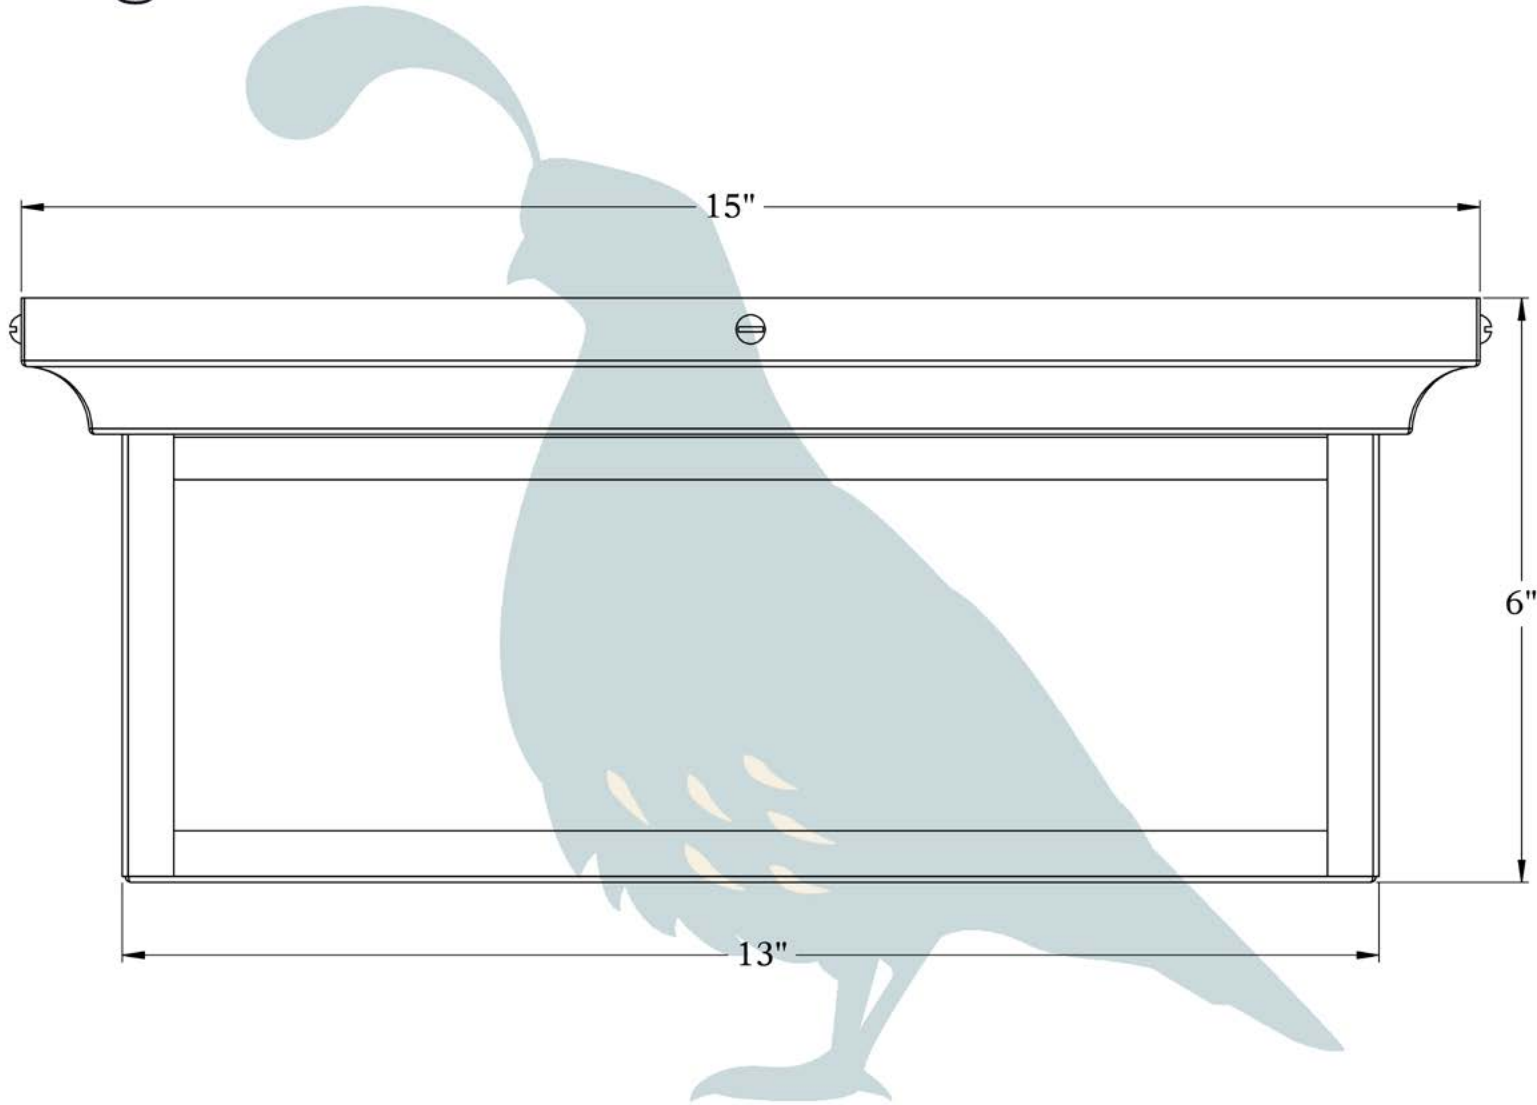

THE SPRING STREET SERIES
Ceiling Light
EXTRA LARGE

OLD CALIFORNIA
FINE LIGHTING &
HOME GOODS

X Large

DIMENSIONS

Height	6"
Width	15"
Body Width	13"
Mounting Plate	15"

OVERLAYS AVAILABLE IN THIS SERIES

Trellis

Lattice

Cross

Trellis with Ivy

Lattice with Ivy

Glass Only

ELECTRICAL SPECS

UL Rating	Damp
Voltage	120V
Socket Type	Medium Base - E26
Number of Light Bulbs	2
Max Wattage per Bulb	75W
LED Bulb	Supplied
Dimmable	Yes