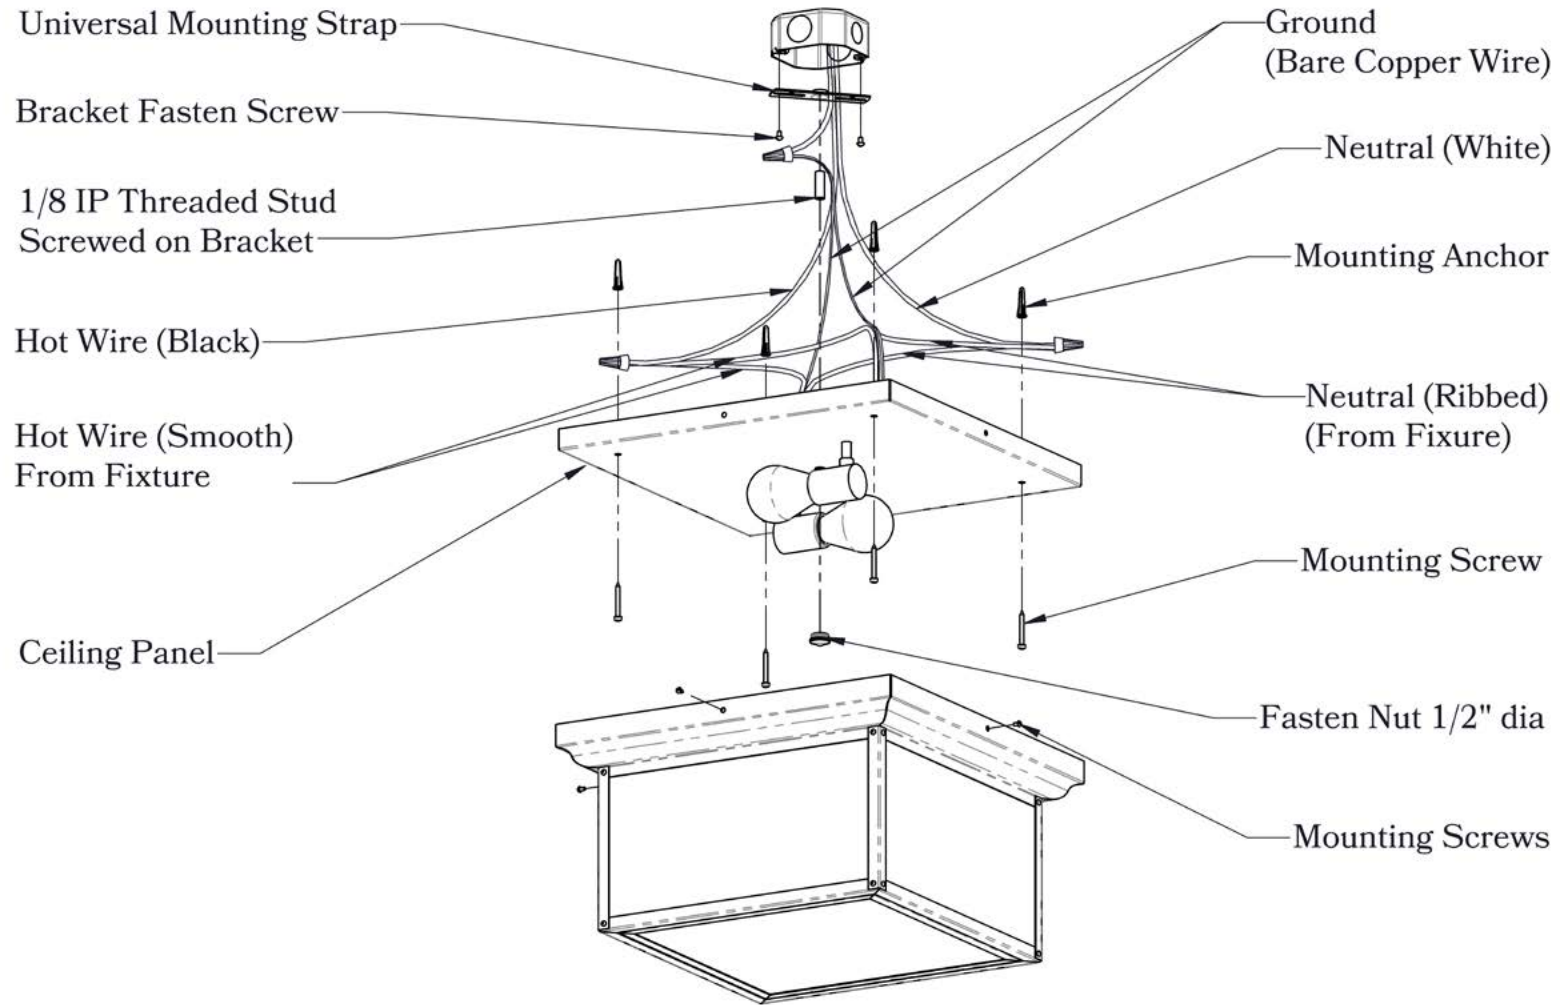

Lattice

Cross

Trellis with Ivy

Lattice with Ivy

Glass Only

ELECTRICAL SPECS

UL Rating	Damp
Voltage	120V
Socket Type	Medium Base - E26
Number of Light Bulbs	2
Max Wattage per Bulb	75W
LED Bulb	Supplied
Dimmable	Yes

ADDITIONAL INFORMATION

Manufacturer	Old California
Mounting Location	Interior and Exterior
Material	Brass
Multiple Overlay Options	Yes
Bottom Glass Panels	Included

MOUNTING INSTRUCTIONS • Standard Ceiling Mount with Hinge Door**CAUTION—DISCONNECT POWER**