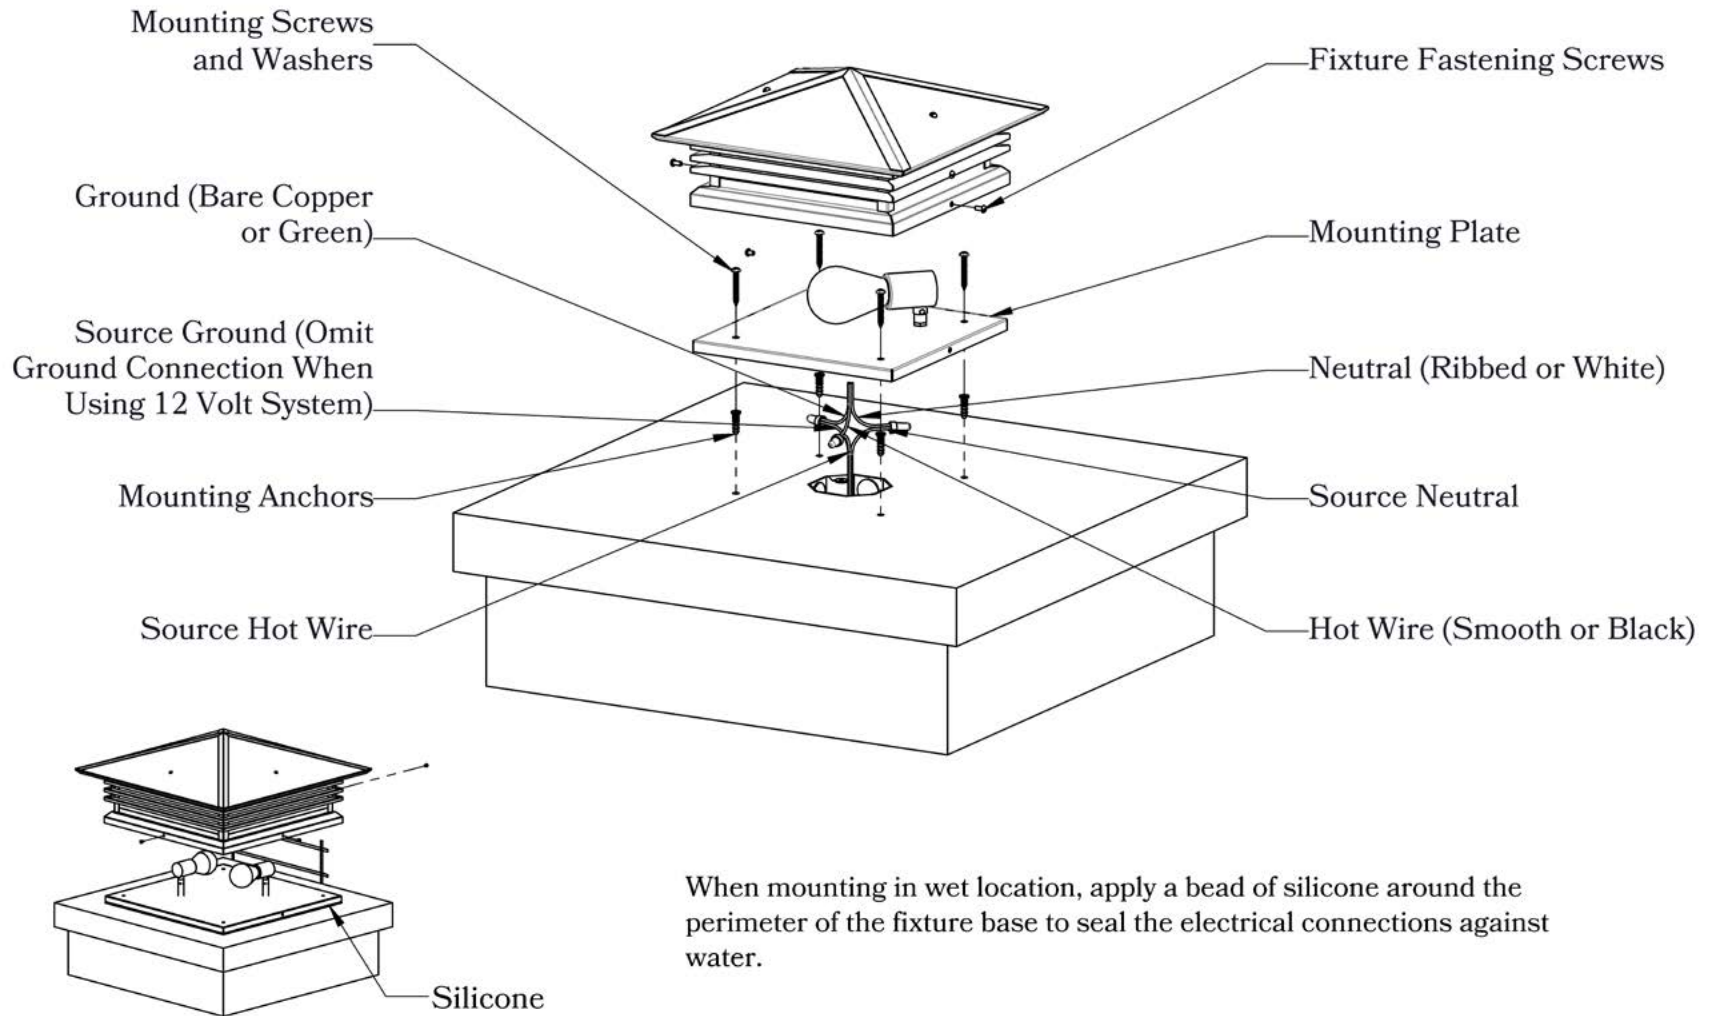

Glass Only

ELECTRICAL SPECS

UL Rating Wet
 Voltage 12V or 120V
 Socket Type Medium Base - E26
 Number of Light Bulbs 1
 Max Wattage per Bulb 100W
 LED Bulb Supplied

ADDITIONAL INFORMATION

Manufacturer Old California
 Mounting Location Exterior Only
 Material Brass
 Multiple Overlay Options Yes

MOUNTING INSTRUCTIONS • Column Light Version One

When mounting in wet location, apply a bead of silicone around the perimeter of the fixture base to seal the electrical connections against water.

CAUTION—DISCONNECT POWER