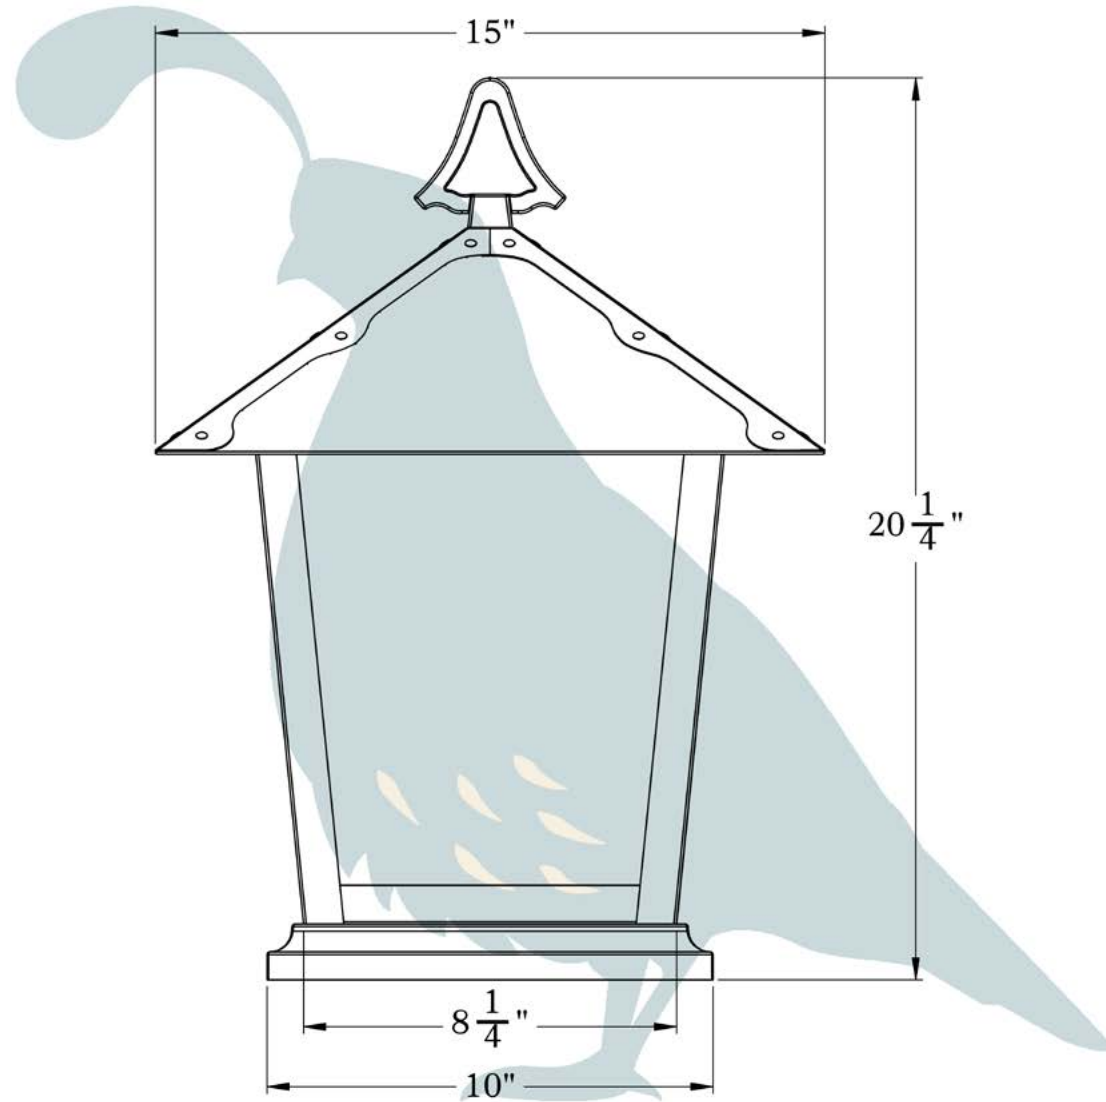

THE SPRING STREET SERIES
Column Mount Lantern

EXTRA LARGE

OLD CALIFORNIA
FINE LIGHTING &
HOME GOODS

X Large

975 N ENTERPRISE ST • ORANGE, CA 92867

PRODUCT No.	1025-6	LAMP BASE	Medium Base (E26)
TITLE	Spring Street	MAX WATTAGE	100W
UL RATING	Wet	VOLTAGE	12V or 120V

DIMENSIONS

Roof Width 15"
 Body Width 8 1/4"
 Height 20 1/4"
 Mounting Base 10"

OVERLAYS AVAILABLE IN THIS SERIES

Trellis

Lattice

Cross

Trellis with Ivy

Lattice with Ivy

Glass Only

ELECTRICAL SPECS

UL Rating Wet
 Voltage 12V or 120V
 Socket Type Medium Base - E26
 Number of Light Bulbs 1
 Max Wattage per Bulb 100W
 LED Bulb Supplied

ADDITIONAL INFORMATION

Manufacturer Old California
 Mounting Location Exterior Only
 Material Brass
 Multiple Overlay Options Yes

MOUNTING INSTRUCTIONS • Column Light Version One

When mounting in wet location, apply a bead of silicone around the perimeter of the fixture base to seal the electrical connections against water.

CAUTION—DISCONNECT POWER