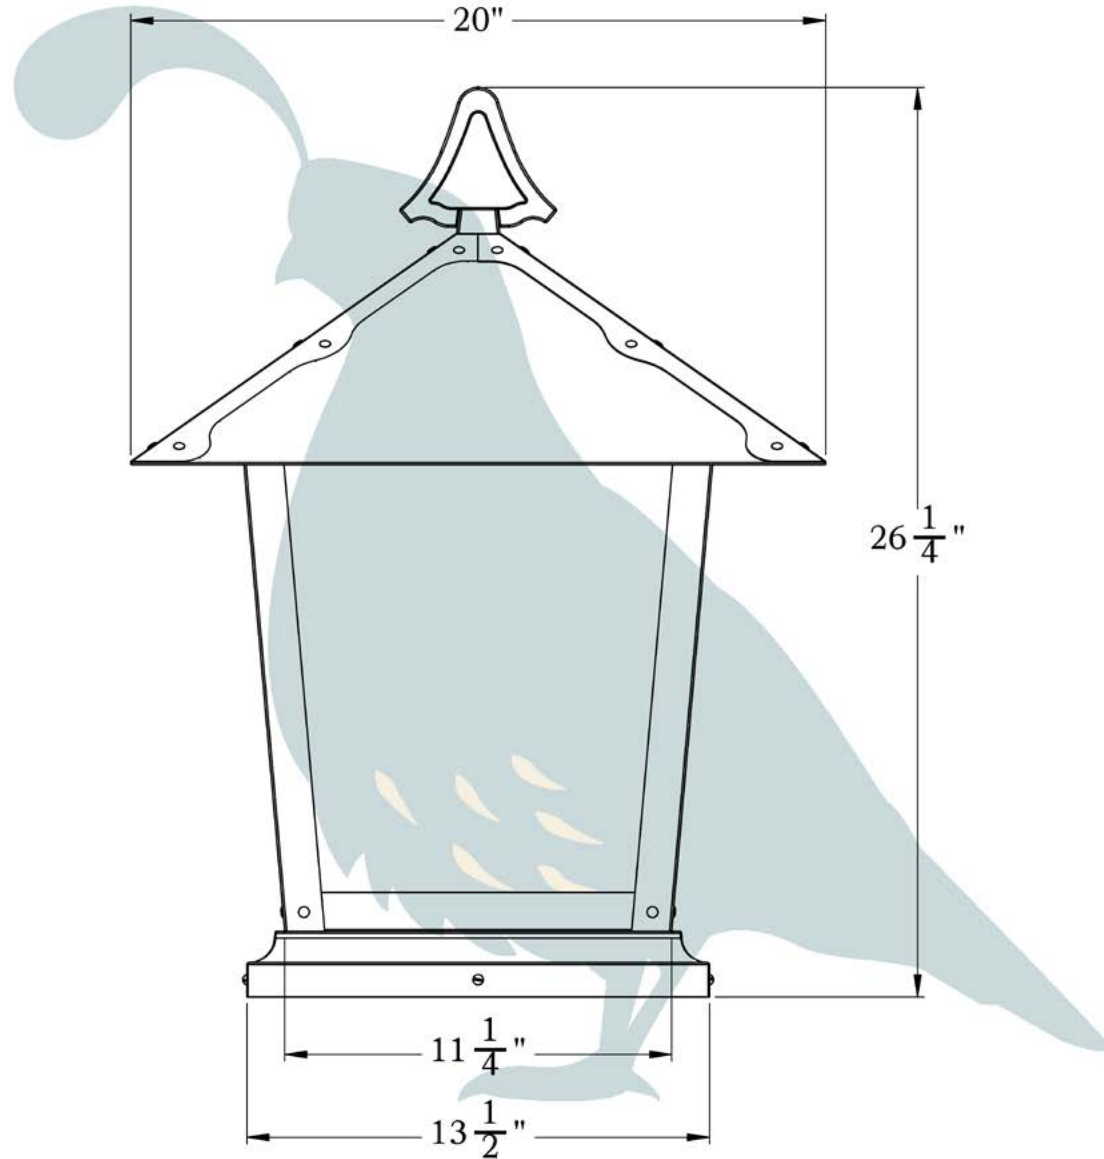

THE SPRING STREET SERIES
Column Mount Lantern

2XL

OLD CALIFORNIA
FINE LIGHTING &
HOME GOODS

2X Large

OLD CALIFORNIA
 975 N ENTERPRISE ST • ORANGE, CA 92867

PRODUCT No.	1026-6	LAMP BASE	Medium Base (E26)
TITLE	Spring Street	MAX WATTAGE	100W
UL RATING	Wet	VOLTAGE	12V or 120V

DIMENSIONS

Roof Width 20"
 Body Width 11 1/4"
 Height 26 1/4"
 Mounting Base 13 1/2"

OVERLAYS AVAILABLE IN THIS SERIES

Trellis

Lattice

Cross

Trellis with Ivy

Lattice with Ivy

Glass Only

ELECTRICAL SPECS

UL Rating Wet
 Voltage 12V or 120V
 Socket Type Medium Base - E26
 Number of Light Bulbs 1
 Max Wattage per Bulb 100W
 LED Bulb Supplied

ADDITIONAL INFORMATION

Manufacturer Old California
 Mounting Location Exterior Only
 Material Brass
 Multiple Overlay Options Yes