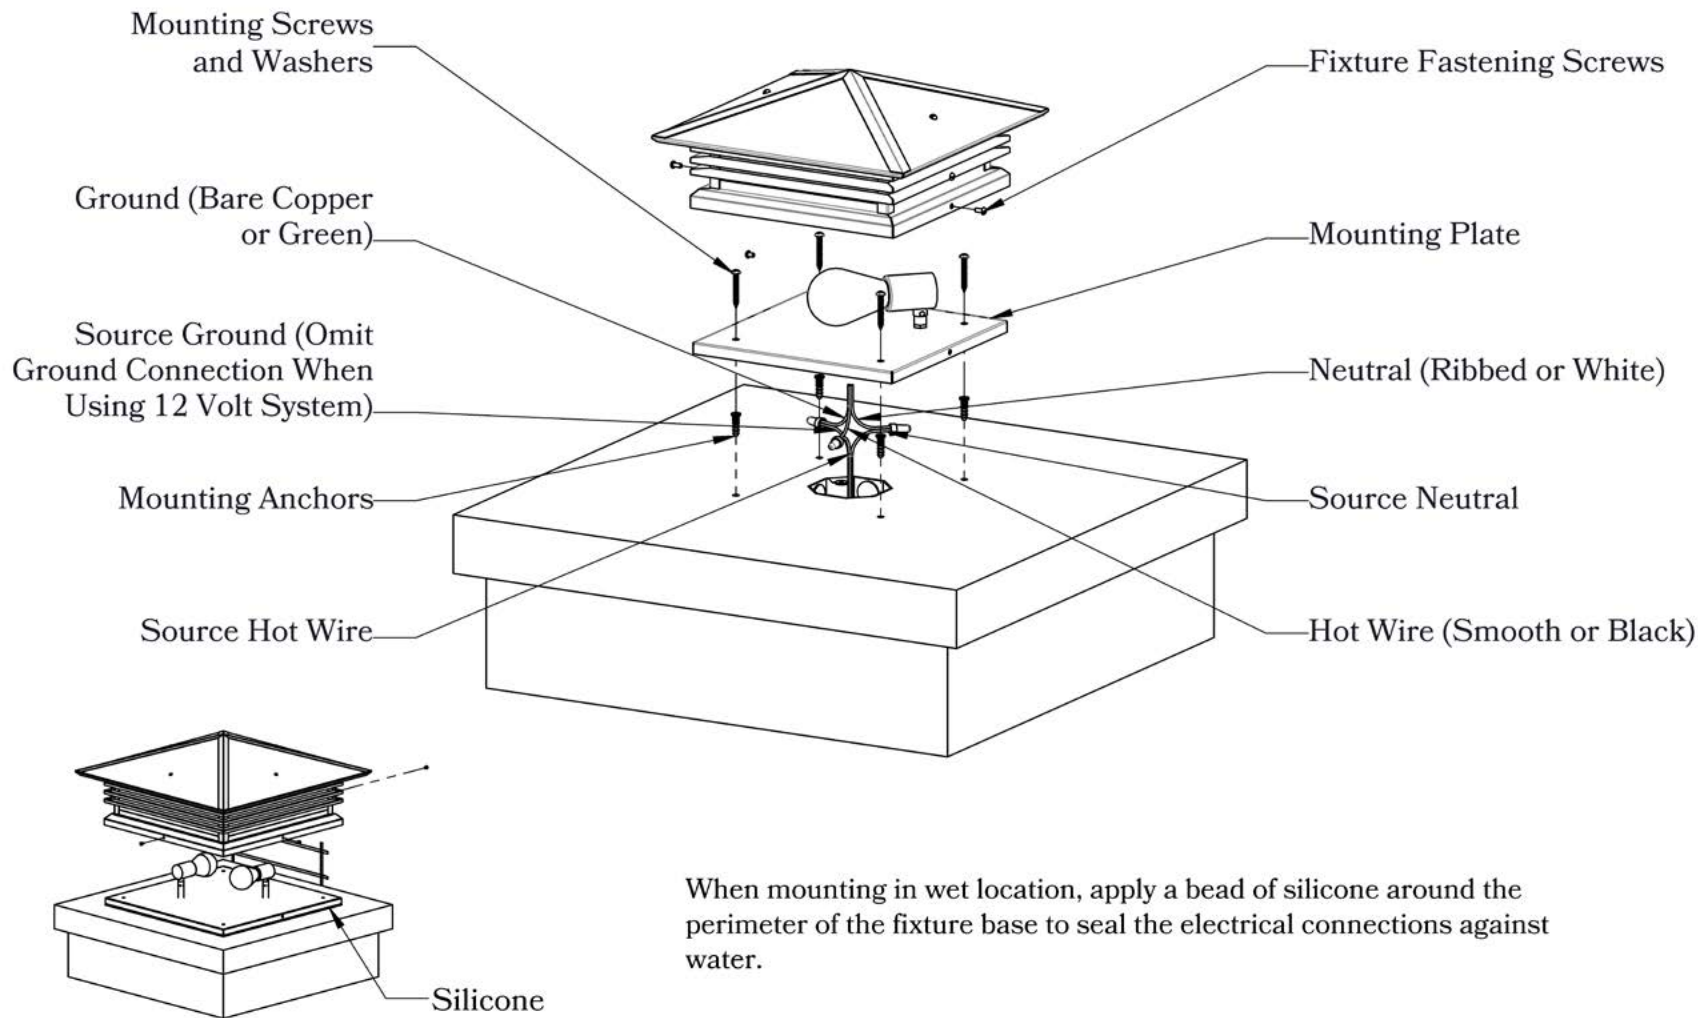

Glass Only

ELECTRICAL SPECS

UL Rating Wet
 Voltage 12V or 120V
 Socket Type Medium Base - E26
 Number of Light Bulbs 1
 Max Wattage per Bulb 100W
 LED Bulb Supplied

ADDITIONAL INFORMATION

Manufacturer Old California
 Mounting Location Exterior Only
 Material Brass
 Multiple Overlay Options Yes

MOUNTING INSTRUCTIONS • Column Light Version One

CAUTION—DISCONNECT POWER

Always shut off power when installing or repairing this (or any other) electrical appliance. Failure to do so may result in severe injury or death. This product must be installed in accordance with applicable installation codes by a person familiar with the construction and operation of the product, and the hazards involved.