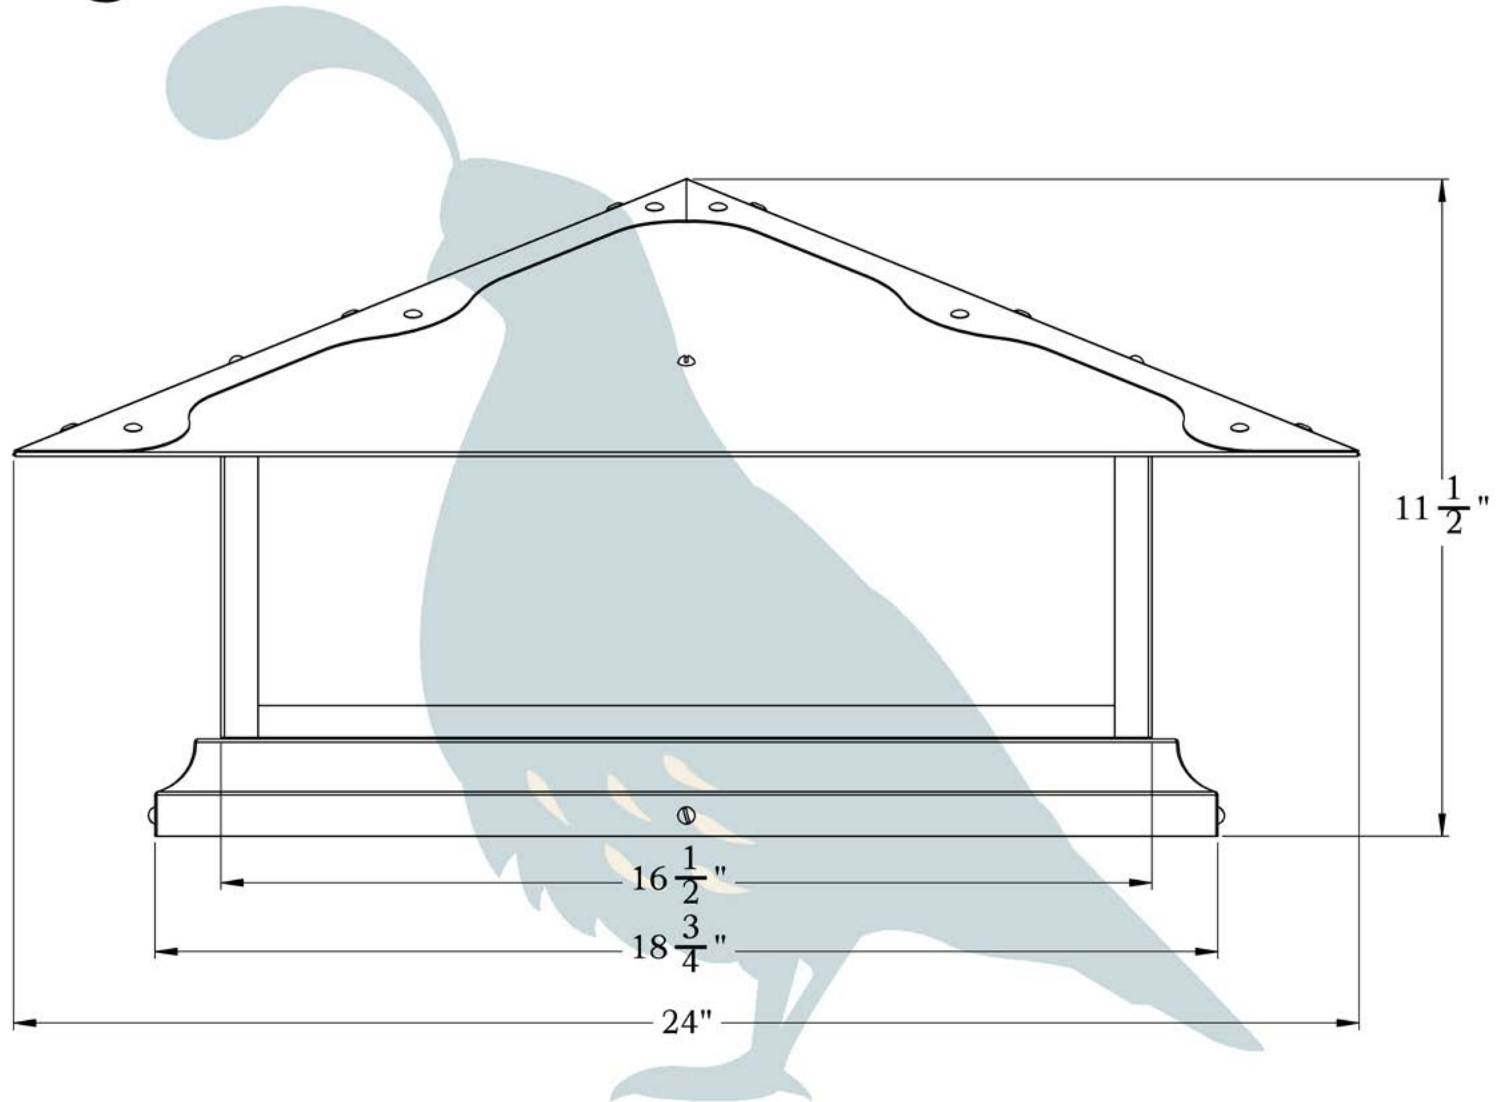

THE SPRING STREET SERIES  
**Shallow Column  
Mount Lantern**

3XL

**OLD  
CALIFORNIA**  
FINE LIGHTING &  
HOME GOODS

# 3X Large

PRODUCT No.	1027-61	LAMP BASE	Medium Base (E26)
TITLE	Spring Street	MAX WATTAGE	4-60W
UL RATING	Wet	VOLTAGE	12V or 120V

**PROPRIETARY AND CONFIDENTIAL**  
The information contained in this drawing is the sole property of Old California. Any reproduction in part or as a whole without written permission from Old California is prohibited.

### DIMENSIONS

Roof Width 24"  
 Body Width 16 1/2"  
 Height 11 1/2"  
 Mounting Base 18 3/4"