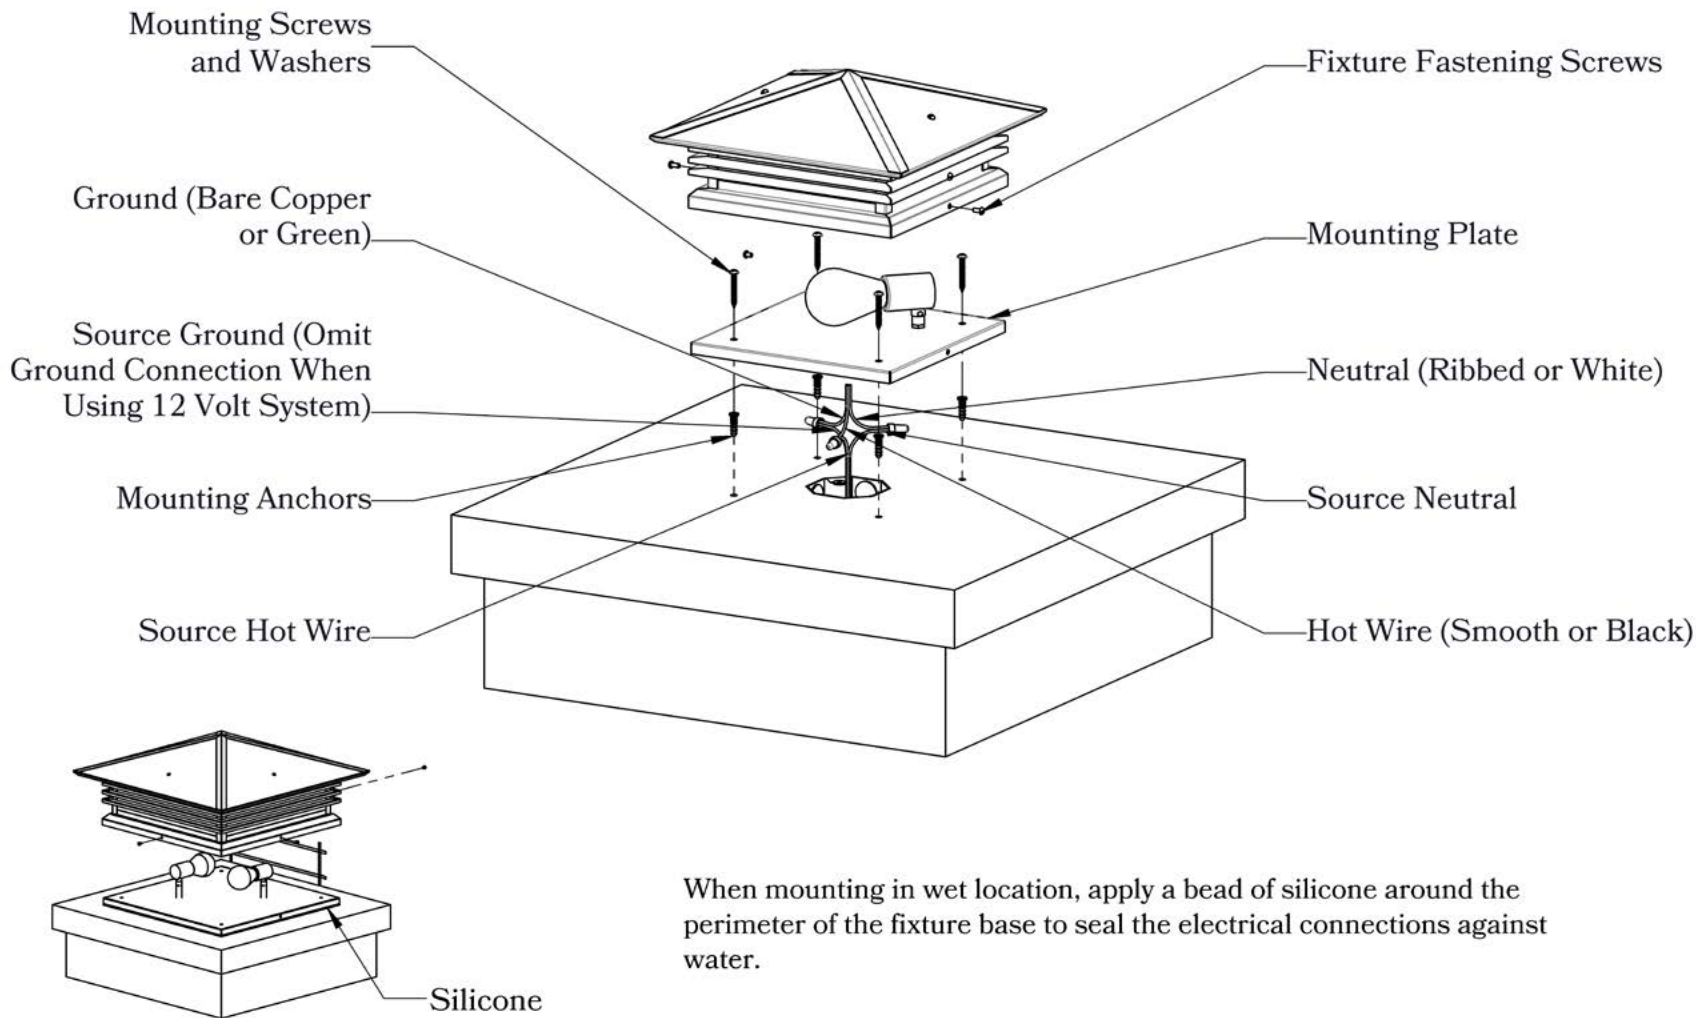

### ADDITIONAL INFORMATION

Manufacturer Old California  
 Mounting Location Exterior Only  
 Material Brass  
 Multiple Overlay Options Yes

**MOUNTING INSTRUCTIONS • Column Light Version One**

When mounting in wet location, apply a bead of silicone around the perimeter of the fixture base to seal the electrical connections against water.