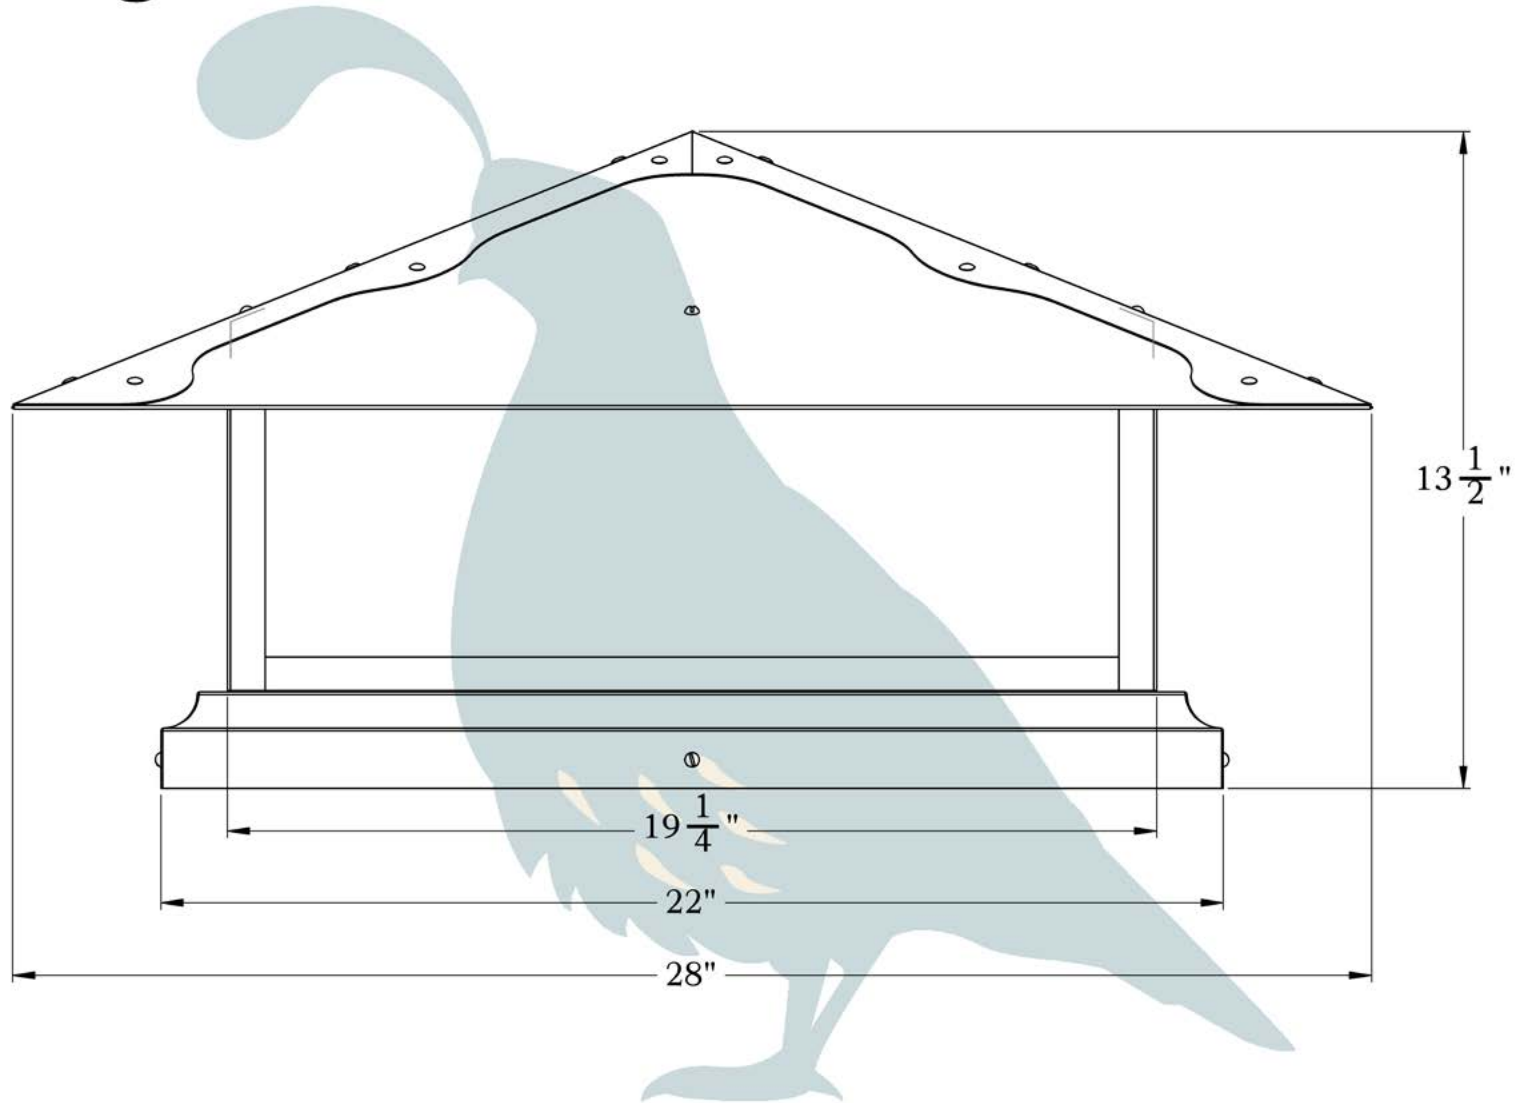

THE SPRING STREET SERIES
**Shallow Column
Mount Lantern**
4XL

OLD CALIFORNIA
FINE LIGHTING &
HOME GOODS

4X Large

975 N ENTERPRISE ST • ORANGE, CA 92867

PRODUCT No.	1028-61	LAMP BASE	Medium Base (E26)
TITLE	Spring Street	MAX WATTAGE	4-60W
UL RATING	Wet	VOLTAGE	12V or 120V

DIMENSIONS

Roof Width 28"
 Body Width 19 1/4"
 Height 13 1/2"
 Mounting Base 22"

OVERLAYS AVAILABLE IN THIS SERIES

Trellis

Lattice

Cross

Trellis with Ivy

Lattice with Ivy

Glass Only

ELECTRICAL SPECS

UL Rating Wet
 Voltage 12V or 120V
 Socket Type Medium Base - E26
 Number of Light Bulbs 4
 Max Wattage per Bulb 60W
 LED Bulb Supplied

ADDITIONAL INFORMATION

Manufacturer Old California
 Mounting Location Exterior Only
 Material Brass
 Multiple Overlay Options Yes