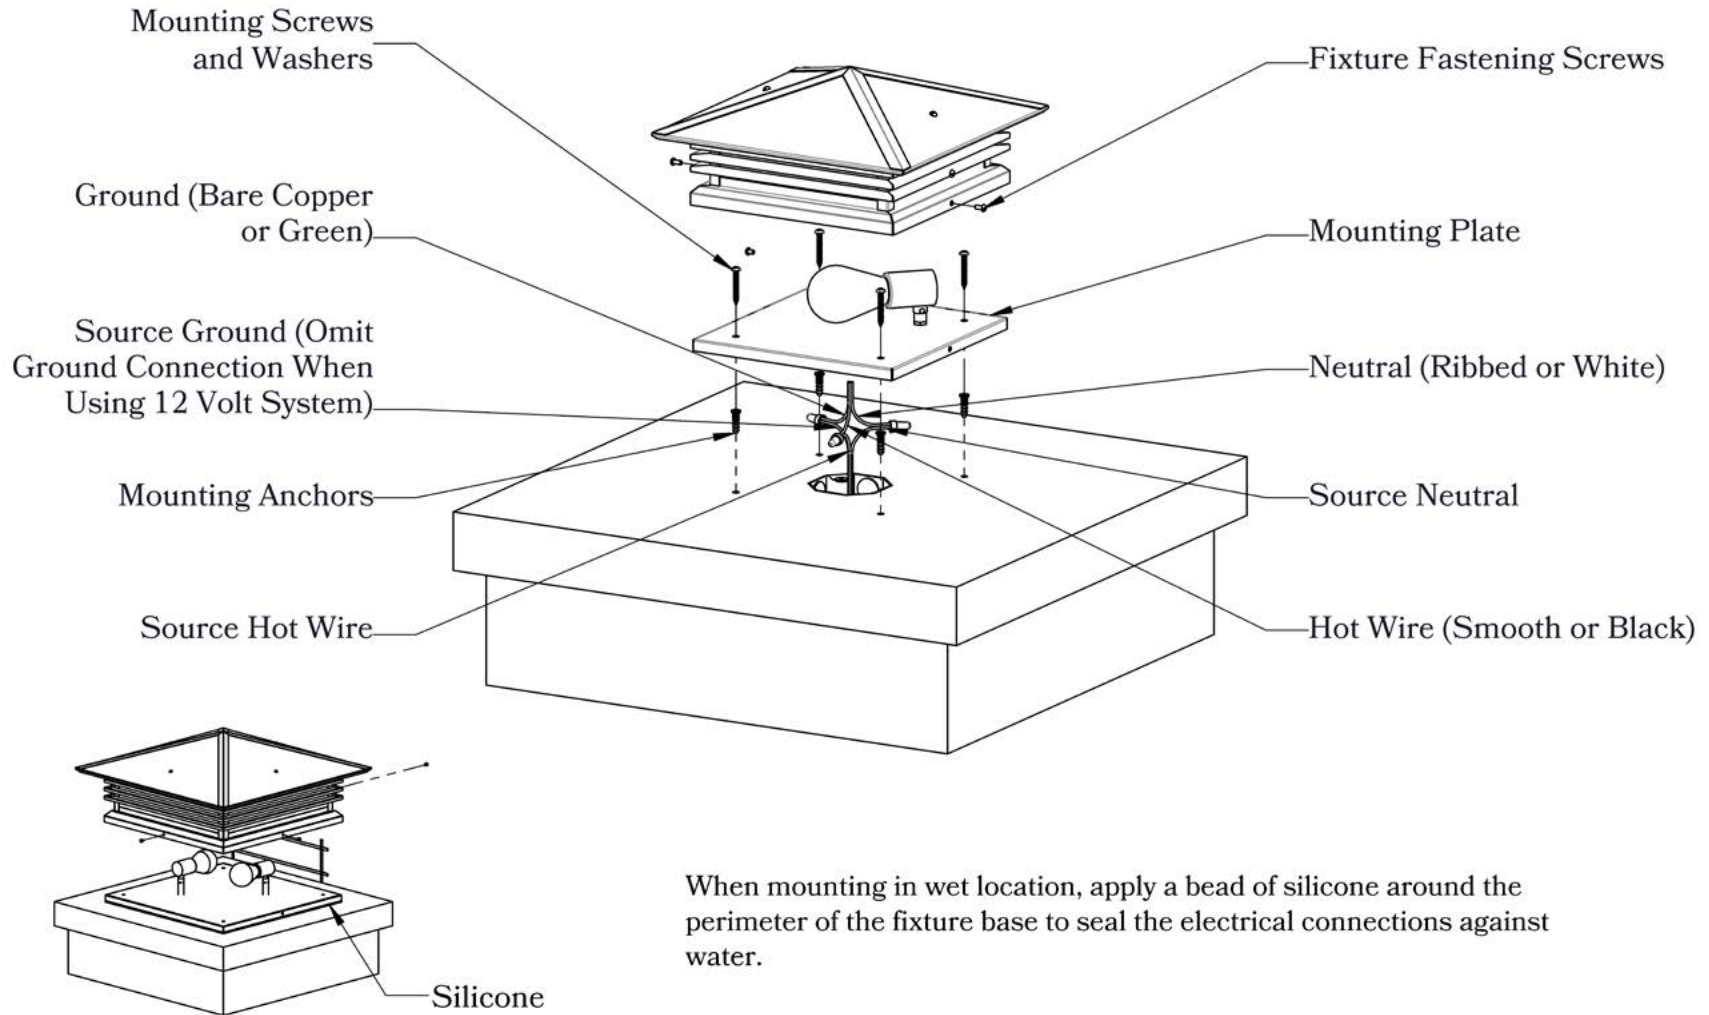

Glass Only

ELECTRICAL SPECS

UL Rating Wet
 Voltage 12V or 120V
 Socket Type Medium Base - E26
 Number of Light Bulbs 4
 Max Wattage per Bulb 60W
 LED Bulb Supplied

ADDITIONAL INFORMATION

Manufacturer Old California
 Mounting Location Exterior Only
 Material Brass
 Multiple Overlay Options Yes

MOUNTING INSTRUCTIONS • Column Light Version One

When mounting in wet location, apply a bead of silicone around the perimeter of the fixture base to seal the electrical connections against water.

CAUTION—DISCONNECT POWER