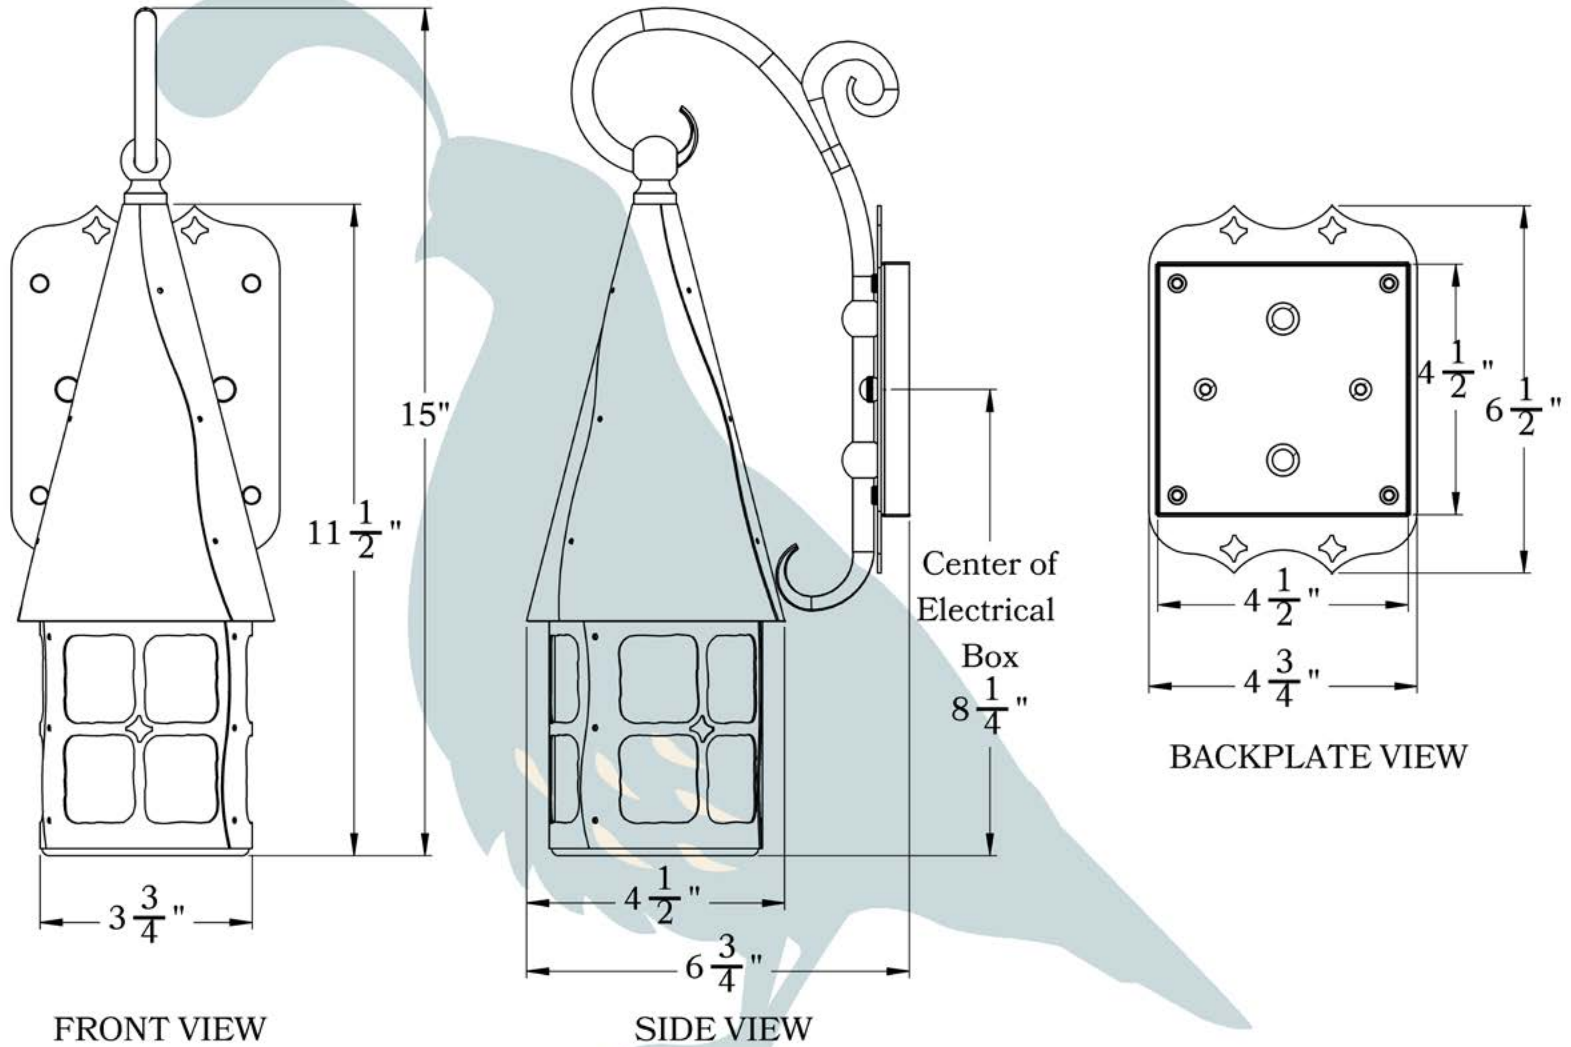

THE BRINLEY SERIES  
**Scroll Arm Sconce**  
SMALL

**OLD CALIFORNIA**  
FINE LIGHTING & HOME GOODS

# Small

## DIMENSIONS

|                |                 |
|----------------|-----------------|
| Roof Width     | 4 1/2"          |
| Body Width     | 3 3/4"          |
| Lantern Height | 11 1/2"         |
| Height         | 15"             |
| Projection     | 6 3/4"          |
| Mounting Plate | 4 3/4" x 6 1/2" |