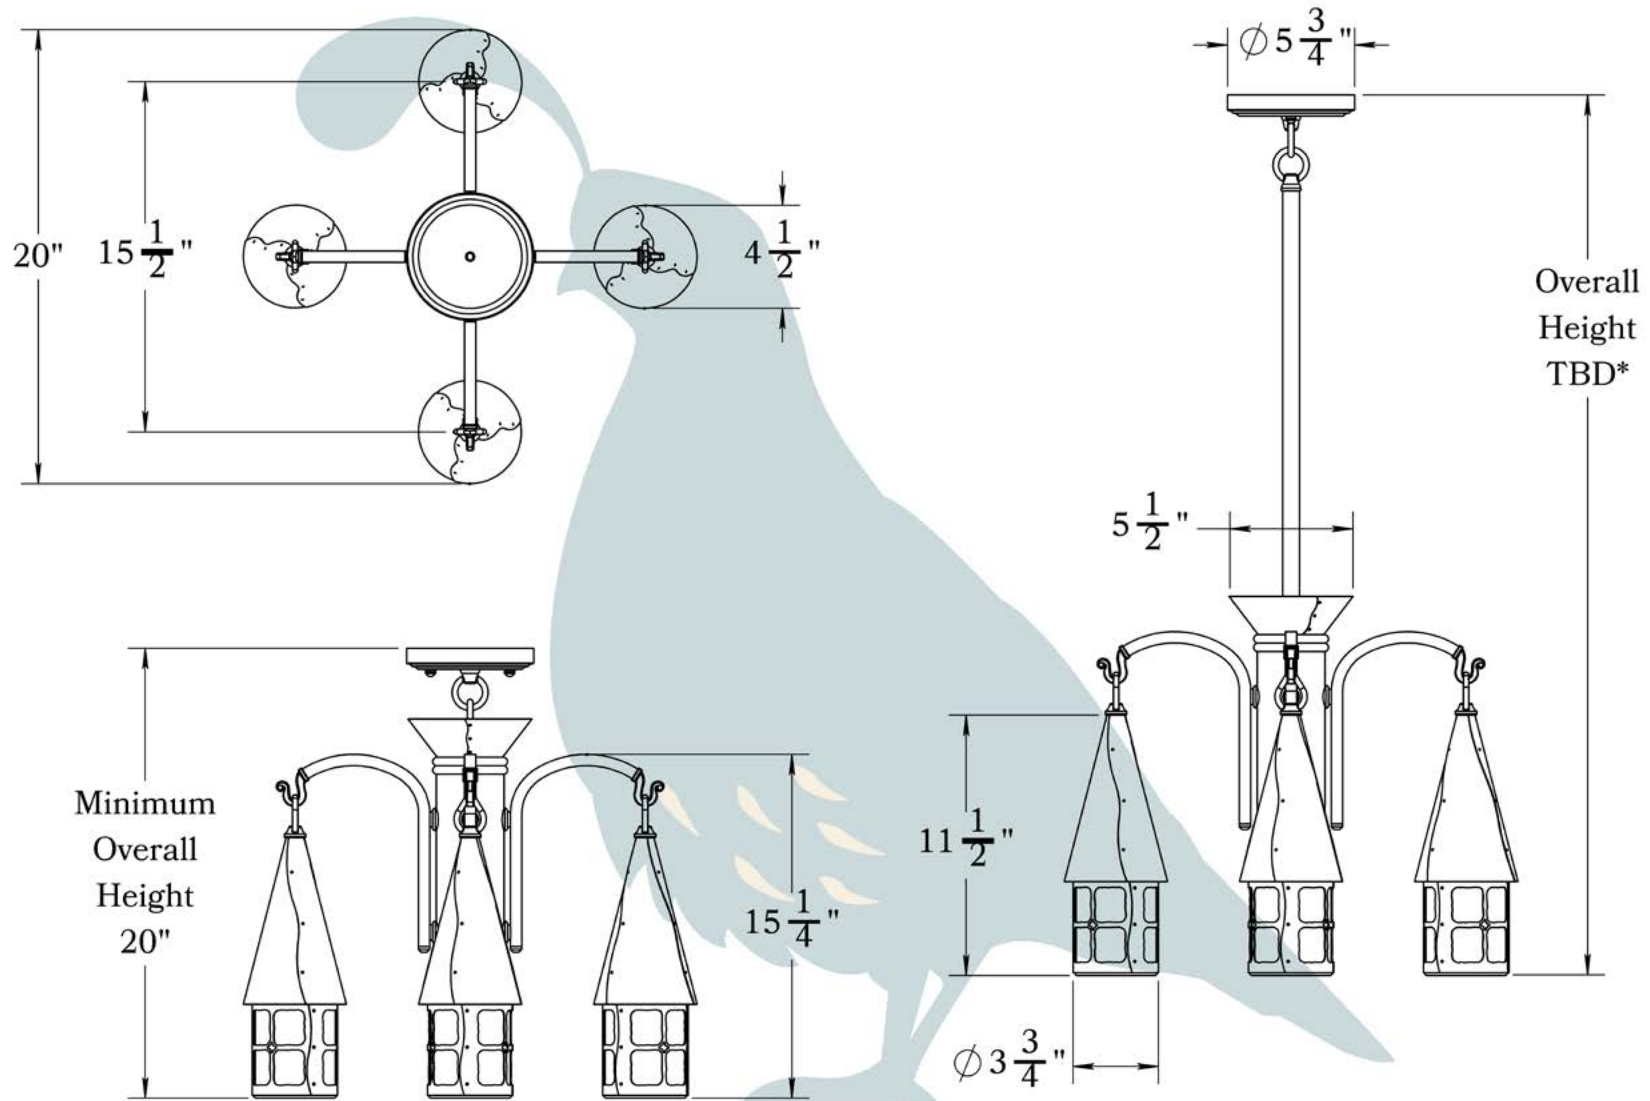

PRODUCT NO. 1032-34

THE BRINLEY SERIES
Chandelier
FOUR LANTERNS

OLD CALIFORNIA
FINE LIGHTING &
HOME GOODS

*TBD: To Be Determined

OLD CALIFORNIA
 975 N ENTERPRISE ST • ORANGE, CA 92867

PRODUCT No. | 1032-34
 TITLE | Brinley
 UL RATING | Damp

LAMP BASE | Medium Base (E26)
 MAX WATTAGE | 4-60W
 VOLTAGE | 120V

PROPRIETARY AND CONFIDENTIAL
 The information contained in this drawing is the sole property of Old California. Any reproduction in part or as a whole without written permission from Old California is prohibited.

DIMENSIONS

Chandelier Width	20"
Minimum Height	20"
Lantern Roof Width	4 1/2"
Lantern Body Width	3 3/4"
Lantern Height	11 1/2"
Ceiling Mounting Plate	5 3/4"

ELECTRICAL SPECS

UL Rating	Damp
Voltage	120V
Socket Type	Medium Base - E26
Number of Light Bulbs	4
Max Wattage per Bulb	60W
LED Bulb	Supplied
Dimmable	Yes

ADDITIONAL INFORMATION

Manufacturer	Old California
Mounting Location	Interior and Exterior
Material	Brass
Multiple Overlay Options	No
Bottom Glass Panels	Not Available

MOUNTING INSTRUCTIONS • Ceiling Mount with Sliding Canopy