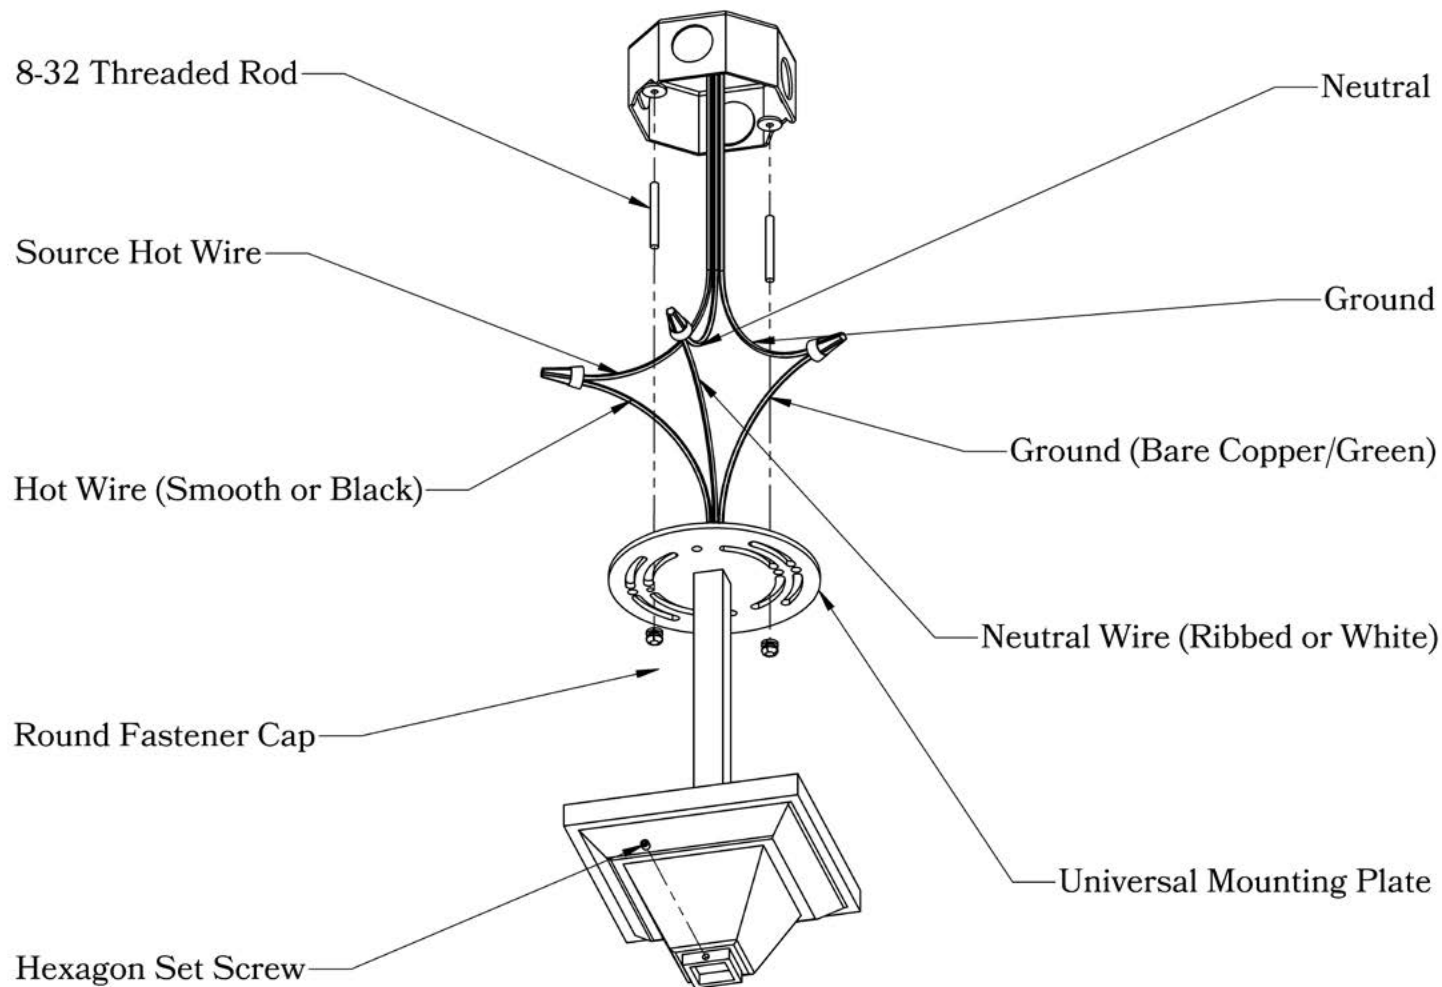

DIMENSIONS

Chandelier Width	20"
Minimum Height	20"
Lantern Roof Width	4 1/2"
Lantern Body Width	3 3/4"
Lantern Height	11 1/2"
Ceiling Mounting Plate	5 3/4"

ELECTRICAL SPECS

UL Rating	Damp
Voltage	120V
Socket Type	Medium Base - E26
Number of Light Bulbs	4
Max Wattage per Bulb	60W
LED Bulb	Supplied
Dimmable	Yes

ADDITIONAL INFORMATION

Manufacturer	Old California
Mounting Location	Interior and Exterior
Material	Brass
Multiple Overlay Options	No
Bottom Glass Panels	Not Available

MOUNTING INSTRUCTIONS • Ceiling Mount with Sliding Canopy