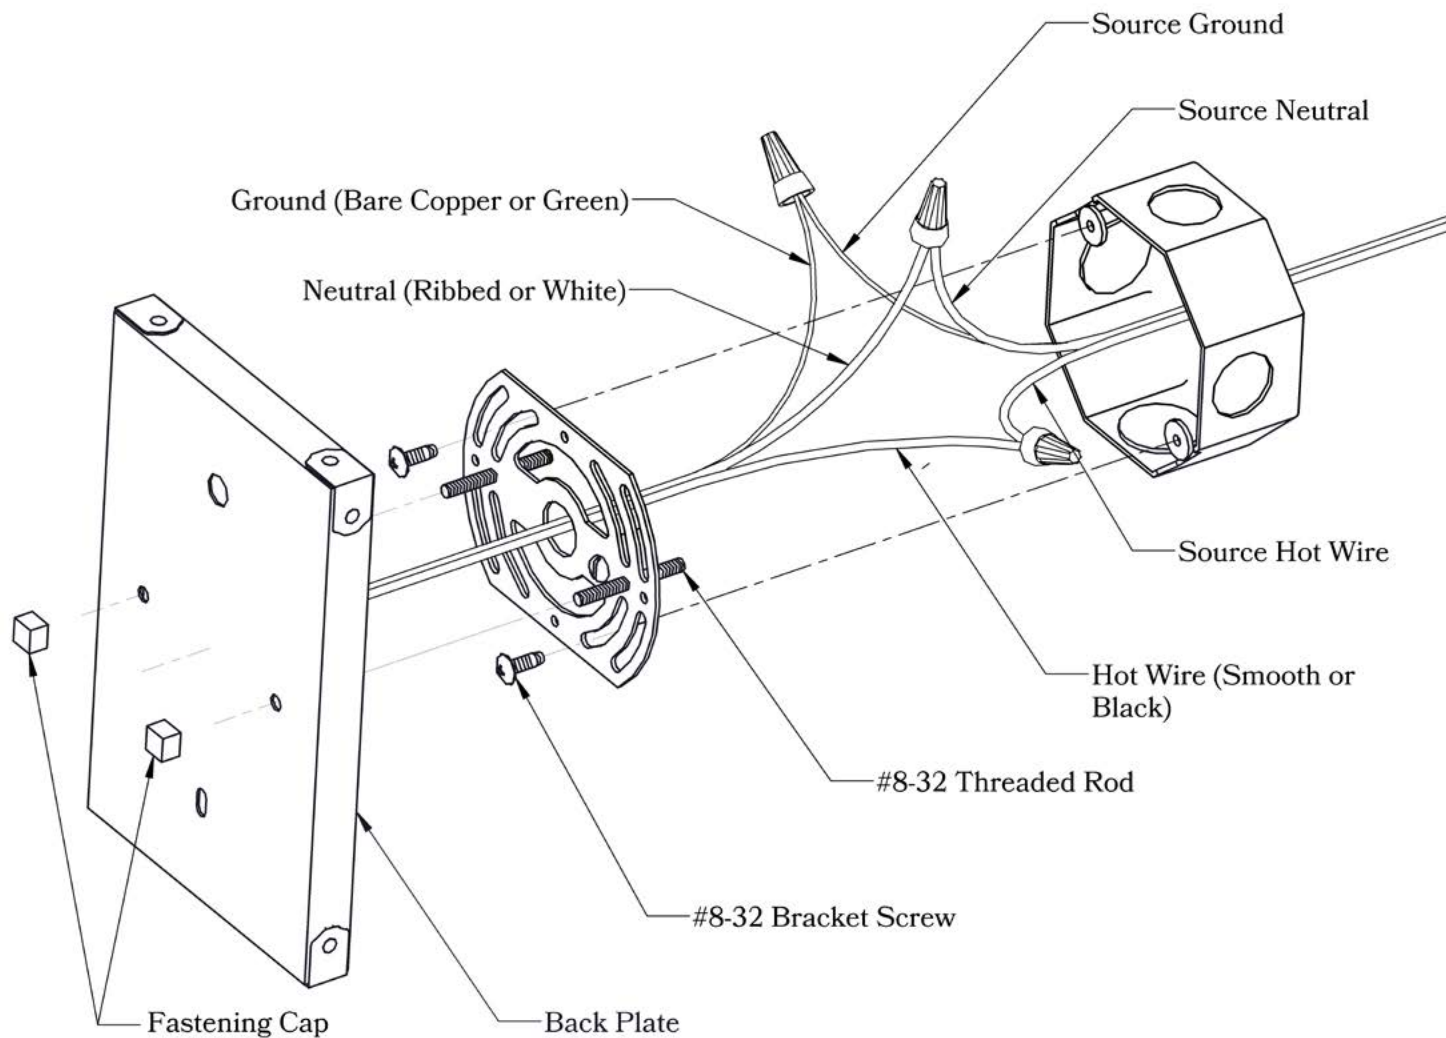

DIMENSIONS

Roof Width	6"
Body Width	4 3/4"
Lantern Height	15 1/2"
Height	19 3/4"
Projection	9"
Mounting Plate	4 3/4" x 7 1/2"

ELECTRICAL SPECS

UL Rating	Wet
Voltage	120V
Socket Type	Medium Base - E26
Number of Light Bulbs	1
Max Wattage per Bulb	100W
LED Bulb	Supplied
Dimmable	Yes

ADDITIONAL INFORMATION

Manufacturer	Old California
Mounting Location	Interior and Exterior
Material	Brass
Multiple Overlay Options	No
Bottom Glass Panels	No

MOUNTING INSTRUCTIONS • Wall Mount With Caps**CAUTION—DISCONNECT POWER**