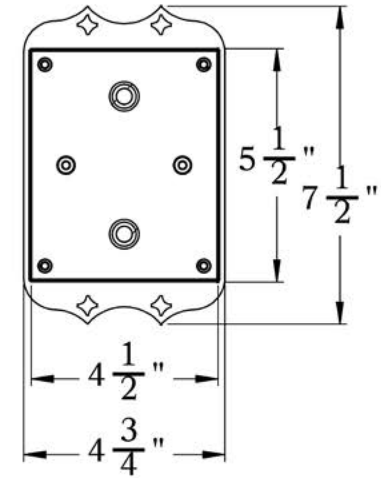

THE BRINLEY SERIES
Scroll Arm Sconce
MEDIUM

OLD CALIFORNIA
FINE LIGHTING & HOME GOODS

Medium

FRONT VIEW

SIDE VIEW

BACKPLATE VIEW

975 N ENTERPRISE ST • ORANGE, CA 92867

PRODUCT No. | 1033-1
TITLE | Brinley
UL RATING | Wet

LAMP BASE | Medium Base (E26)
MAX WATTAGE | 100W
VOLTAGE | 120V

PROPRIETARY AND CONFIDENTIAL
The information contained in this drawing is the sole property of Old California. Any reproduction in part or as a whole without written permission from Old California is prohibited.

DIMENSIONS

Roof Width	6"
Body Width	4 3/4"
Lantern Height	15 1/2"
Height	19 3/4"
Projection	9"
Mounting Plate	4 3/4" x 7 1/2"

ELECTRICAL SPECS

UL Rating	Wet
Voltage	120V
Socket Type	Medium Base - E26
Number of Light Bulbs	1
Max Wattage per Bulb	100W
LED Bulb	Supplied
Dimmable	Yes