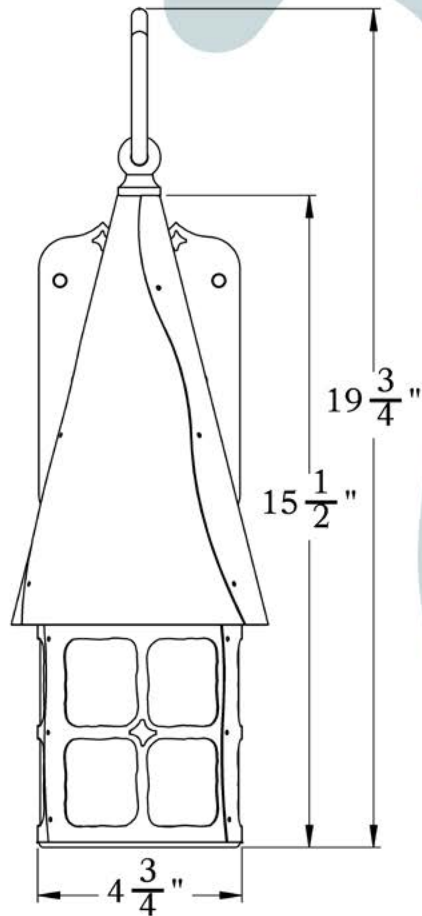

THE BRINLEY SERIES
Scroll Arm Sconce
MEDIUM

OLD CALIFORNIA
FINE LIGHTING & HOME GOODS

Medium

FRONT VIEW

SIDE VIEW

BACKPLATE VIEW

975 N ENTERPRISE ST • ORANGE, CA 92867

PRODUCT No. | 1033-1
TITLE | Brinley
UL RATING | Wet

LAMP BASE | Medium Base (E26)
MAX WATTAGE | 100W
VOLTAGE | 120V

PROPRIETARY AND CONFIDENTIAL
The information contained in this drawing is the sole property of Old California. Any reproduction in part or as a whole without written permission from Old California is prohibited.

DIMENSIONS

Roof Width	6"
Body Width	4 3/4"
Lantern Height	15 1/2"
Height	19 3/4"
Projection	9"
Mounting Plate	4 3/4" x 7 1/2"

ELECTRICAL SPECS

UL Rating	Wet
Voltage	120V
Socket Type	Medium Base - E26
Number of Light Bulbs	1
Max Wattage per Bulb	100W
LED Bulb	Supplied
Dimmable	Yes