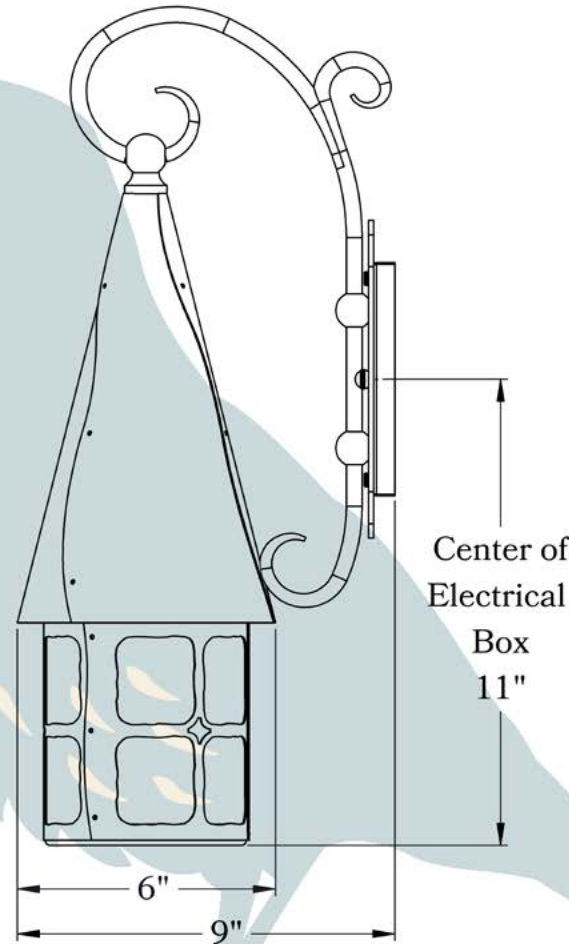

THE BRINLEY SERIES
Scroll Arm Sconce
MEDIUM

OLD CALIFORNIA
FINE LIGHTING & HOME GOODS

Medium

FRONT VIEW

SIDE VIEW

BACKPLATE VIEW

975 N ENTERPRISE ST • ORANGE, CA 92867

PRODUCT No. | 1033-1
TITLE | Brinley
UL RATING | Wet

LAMP BASE | Medium Base (E26)
MAX WATTAGE | 100W
VOLTAGE | 120V

PROPRIETARY AND CONFIDENTIAL
The information contained in this drawing is the sole property of Old California. Any reproduction in part or as a whole without written permission from Old California is prohibited.

DIMENSIONS

Roof Width	6"
Body Width	4 3/4"
Lantern Height	15 1/2"
Height	19 3/4"
Projection	9"
Mounting Plate	4 3/4" x 7 1/2"

ELECTRICAL SPECS

UL Rating	Wet
Voltage	120V
Socket Type	Medium Base - E26
Number of Light Bulbs	1
Max Wattage per Bulb	100W
LED Bulb	Supplied
Dimmable	Yes

ADDITIONAL INFORMATION

Manufacturer	Old California
Mounting Location	Interior and Exterior
Material	Brass
Multiple Overlay Options	No
Bottom Glass Panels	No

MOUNTING INSTRUCTIONS • Wall Mount With Caps**CAUTION—DISCONNECT POWER**