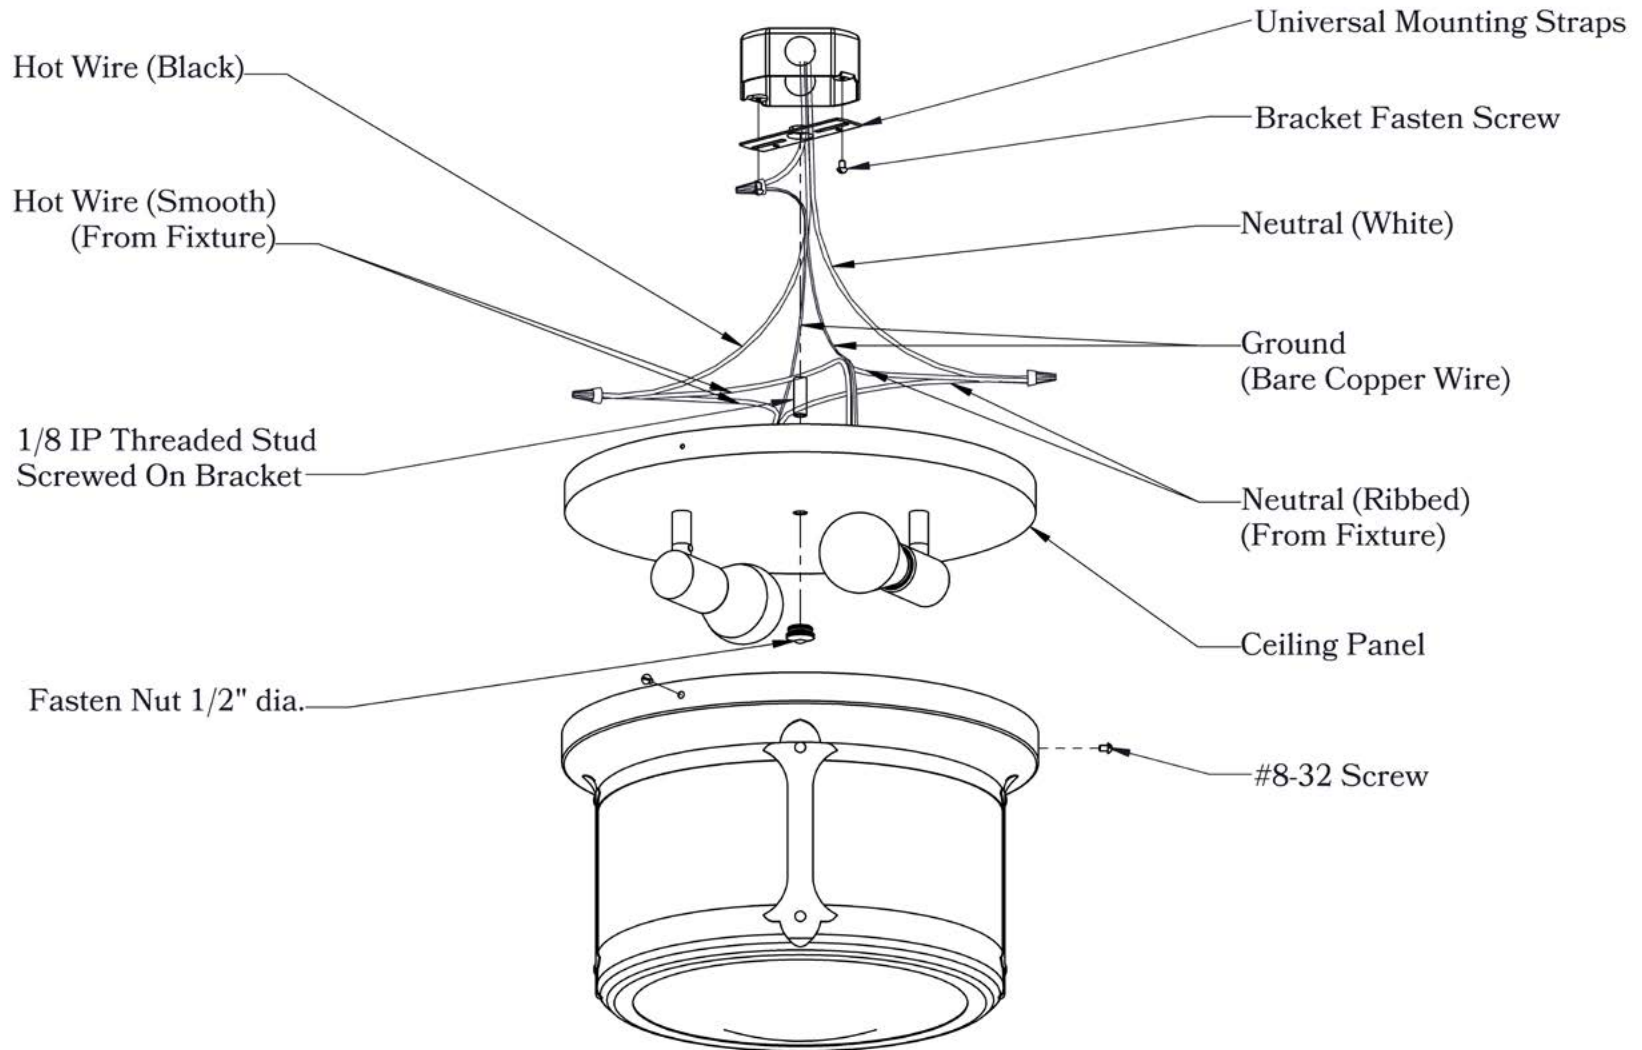

PRODUCT NO. 1033-5

THE BRINLEY SERIES
Ceiling Light
MEDIUM

OLD CALIFORNIA
FINE LIGHTING &
HOME GOODS

Medium

PRODUCT No. | 1033-5
TITLE | Brinley
UL RATING | Damp

LAMP BASE | Medium Base (E26)
MAX WATTAGE | 100W
VOLTAGE | 120V

DIMENSIONS

Height	7 1/2"
Width	12"
Body Width	10 1/2"
Mounting Plate	12"

ELECTRICAL SPECS

UL Rating	Damp
Voltage	120V
Socket Type	Medium Base - E26
Number of Light Bulbs	1
Max Wattage per Bulb	100W
LED Bulb	Supplied
Dimmable	Yes

ADDITIONAL INFORMATION

Manufacturer	Old California
Mounting Location	Interior and Exterior
Material	Brass
Multiple Overlay Options	No
Bottom Glass Panels	Included

MOUNTING INSTRUCTIONS • Round Ceiling Mount**CAUTION—DISCONNECT POWER**