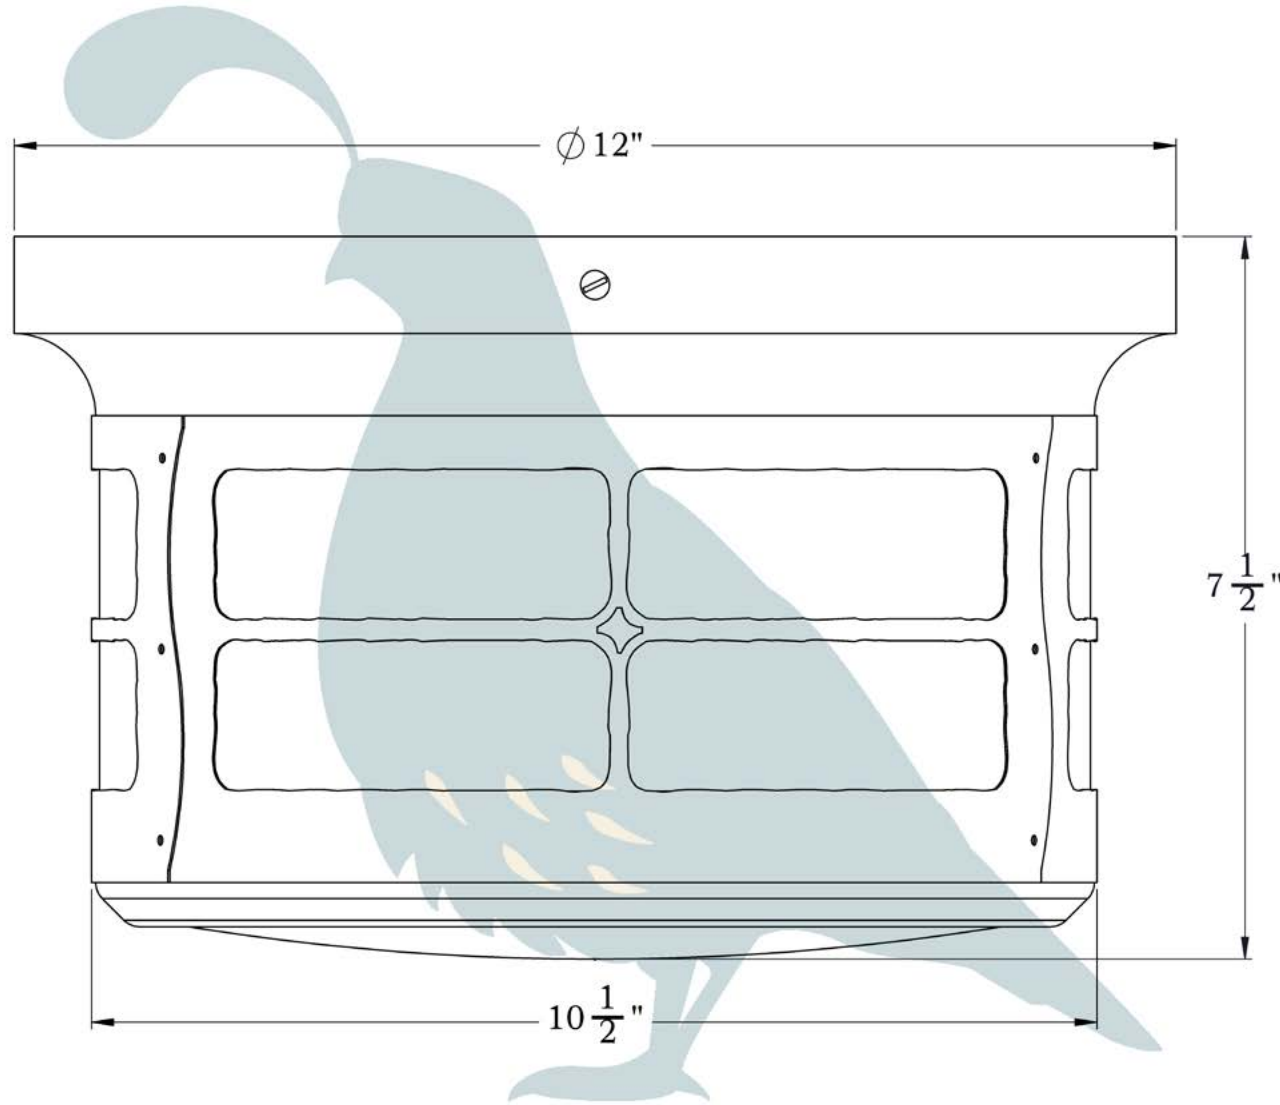

PRODUCT NO. 1033-5

THE BRINLEY SERIES
Ceiling Light
MEDIUM

OLD CALIFORNIA
FINE LIGHTING &
HOME GOODS

Medium

PRODUCT No. | 1033-5
TITLE | Brinley
UL RATING | Damp

LAMP BASE | Medium Base (E26)
MAX WATTAGE | 100W
VOLTAGE | 120V

DIMENSIONS

Height	7 1/2"
Width	12"
Body Width	10 1/2"
Mounting Plate	12"

ELECTRICAL SPECS

UL Rating	Damp
Voltage	120V
Socket Type	Medium Base - E26
Number of Light Bulbs	1
Max Wattage per Bulb	100W
LED Bulb	Supplied
Dimmable	Yes