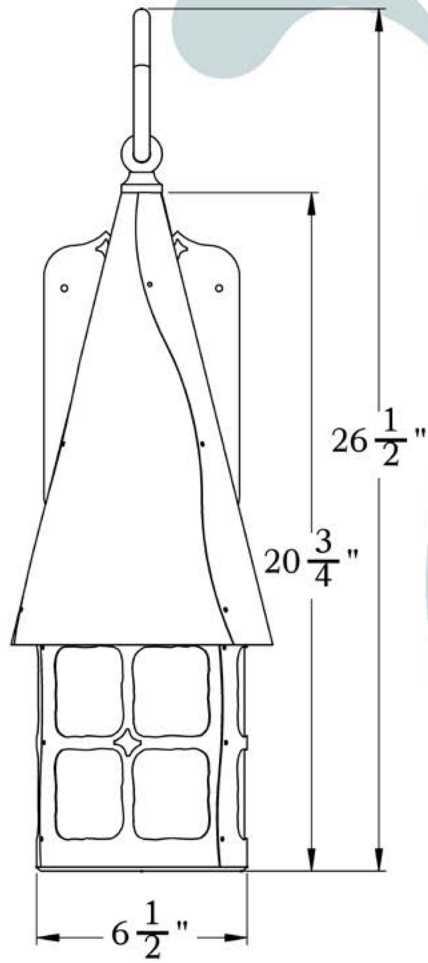

# Large

FRONT VIEW

SIDE VIEW

BACKPLATE VIEW

975 N ENTERPRISE ST • ORANGE, CA 92867

PRODUCT No. | 1034-1  
TITLE | Brinley  
UL RATING | Wet

LAMP BASE | Medium Base (E26)  
MAX WATTAGE | 100W  
VOLTAGE | 120V

## DIMENSIONS

Roof Width	8"
Body Width	6 1/2"
Lantern Height	20 3/4"
Height	20 3/4"
Projection	12"
Mounting Plate	6" x 9 1/2"