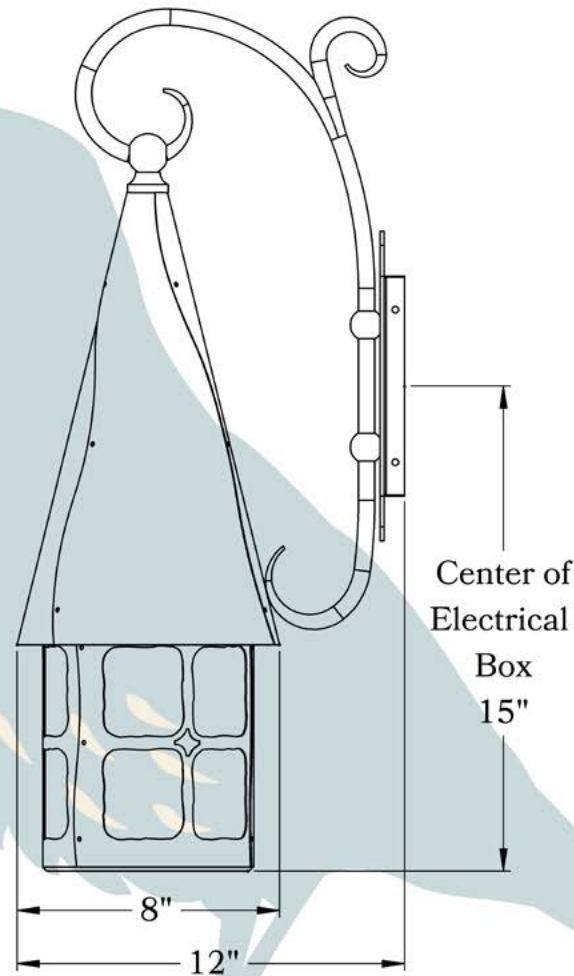

THE BRINLEY SERIES  
**Scroll Arm Sconce**  
LARGE

**OLD CALIFORNIA**  
FINE LIGHTING &  
HOME GOODS

# Large

FRONT VIEW

SIDE VIEW

BACKPLATE VIEW

975 N ENTERPRISE ST • ORANGE, CA 92867

PRODUCT No. | 1034-1  
TITLE | Brinley  
UL RATING | Wet

LAMP BASE | Medium Base (E26)  
MAX WATTAGE | 100W  
VOLTAGE | 120V

## DIMENSIONS

Roof Width	8"
Body Width	6 1/2"
Lantern Height	20 3/4"
Height	20 3/4"
Projection	12"
Mounting Plate	6" x 9 1/2"