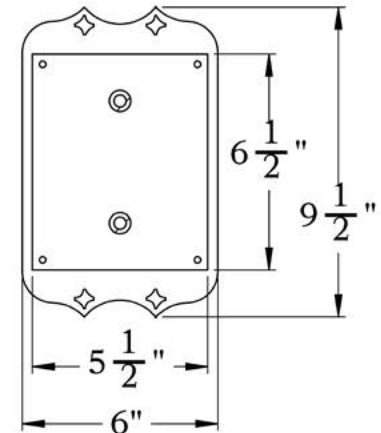

# Large

FRONT VIEW

SIDE VIEW

BACKPLATE VIEW

975 N ENTERPRISE ST • ORANGE, CA 92867

PRODUCT No. | 1034-1  
TITLE | Brinley  
UL RATING | Wet

LAMP BASE | Medium Base (E26)  
MAX WATTAGE | 100W  
VOLTAGE | 120V

## DIMENSIONS

Roof Width	8"
Body Width	6 1/2"
Lantern Height	20 3/4"
Height	20 3/4"
Projection	12"
Mounting Plate	6" x 9 1/2"