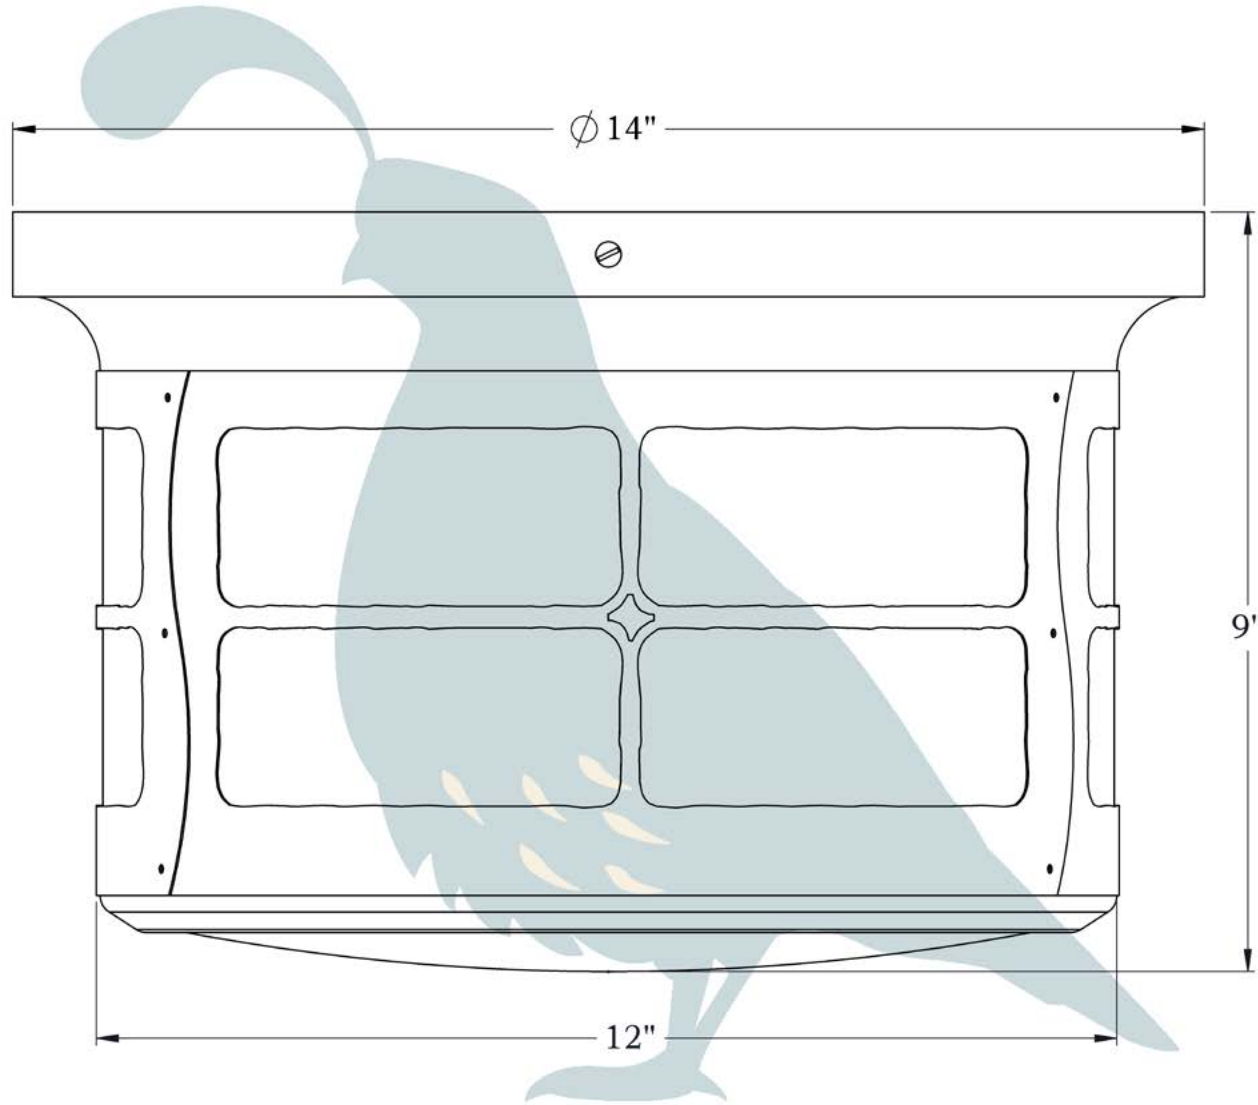

THE BRINLEY SERIES
Ceiling Light
LARGE

OLD CALIFORNIA
FINE LIGHTING &
HOME GOODS

Large

DIMENSIONS

Height	9"
Width	14"
Body Width	12"
Mounting Plate	14"

ELECTRICAL SPECS

UL Rating	Damp
Voltage	120V
Socket Type	Medium Base - E26
Number of Light Bulbs	1
Max Wattage per Bulb	100W
LED Bulb	Supplied
Dimmable	Yes

ADDITIONAL INFORMATION

Manufacturer	Old California
Mounting Location	Interior and Exterior
Material	Brass
Multiple Overlay Options	No
Bottom Glass Panels	Included

MOUNTING INSTRUCTIONS • Round Ceiling Mount**CAUTION—DISCONNECT POWER**