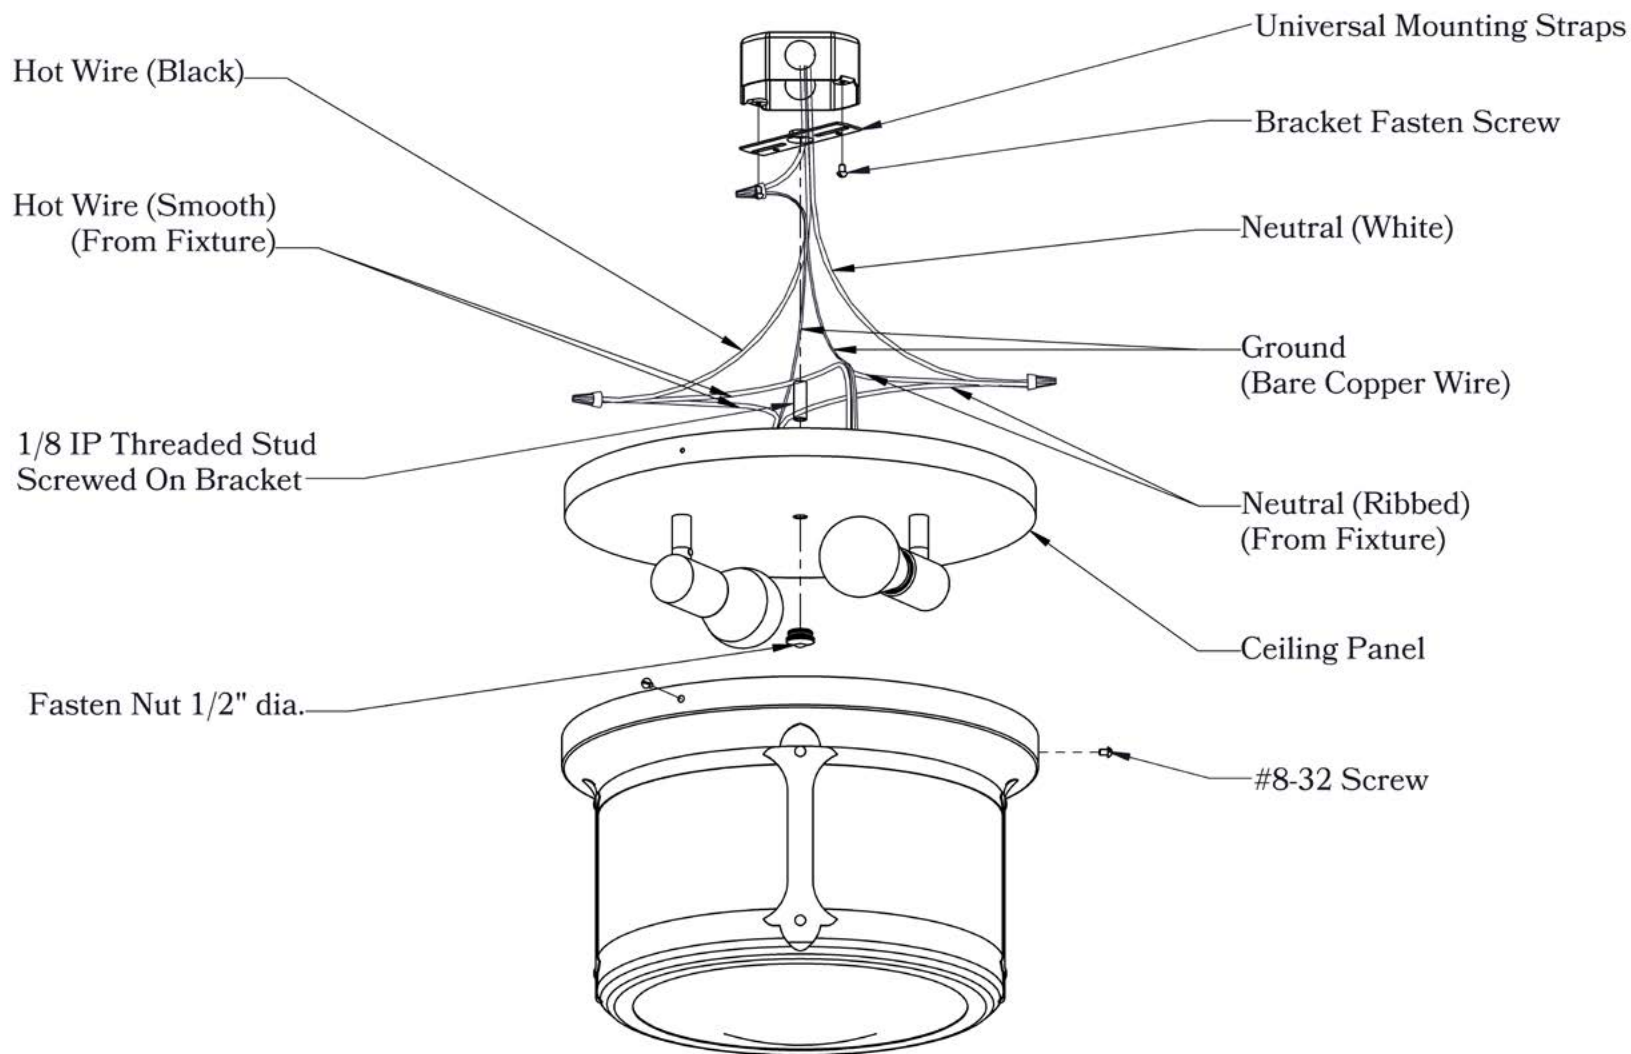

THE BRINLEY SERIES
Ceiling Light
LARGE

OLD CALIFORNIA
FINE LIGHTING &
HOME GOODS

Large

DIMENSIONS

Height	9"
Width	14"
Body Width	12"
Mounting Plate	14"

ELECTRICAL SPECS

UL Rating	Damp
Voltage	120V
Socket Type	Medium Base - E26
Number of Light Bulbs	1
Max Wattage per Bulb	100W
LED Bulb	Supplied
Dimmable	Yes

ADDITIONAL INFORMATION

Manufacturer	Old California
Mounting Location	Interior and Exterior
Material	Brass
Multiple Overlay Options	No
Bottom Glass Panels	Included

MOUNTING INSTRUCTIONS • Round Ceiling Mount**CAUTION—DISCONNECT POWER**