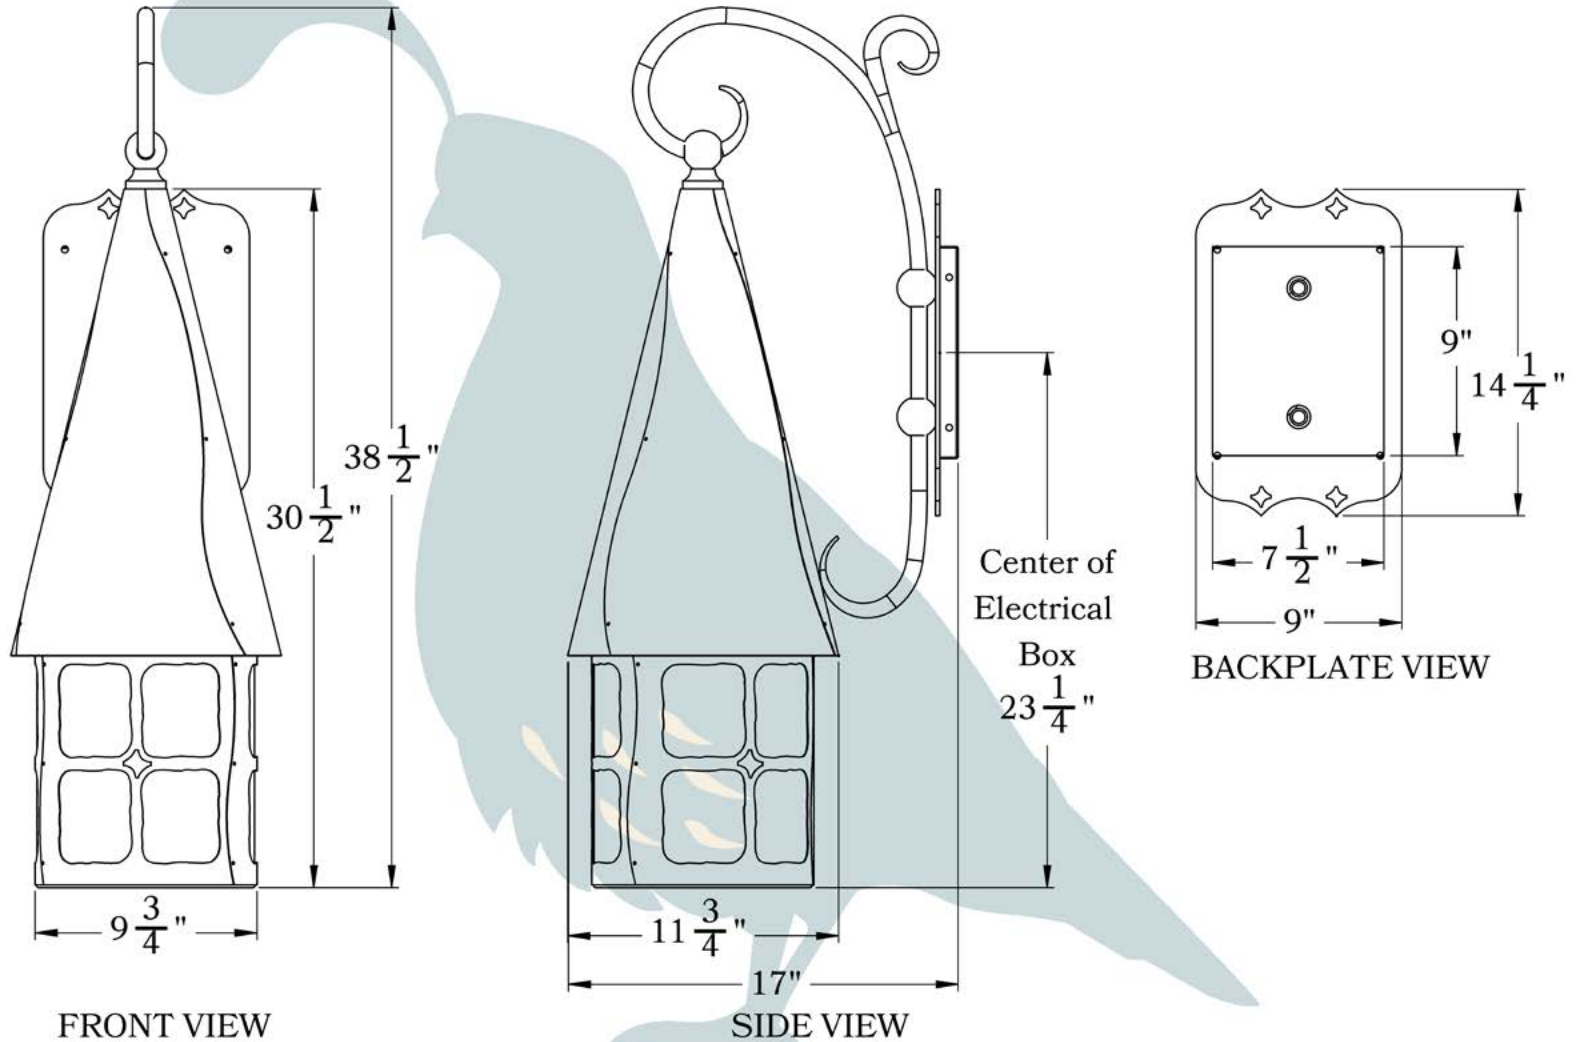

THE BRINLEY SERIES  
**Scroll Arm Sconce**  
EXTRA LARGE

**OLD CALIFORNIA**  
FINE LIGHTING &  
HOME GOODS

# X Large

PRODUCT No. | 1035-1  
 TITLE | Brinley  
 UL RATING | Wet

LAMP BASE | Medium Base (E26)  
 MAX WATTAGE | 100W  
 VOLTAGE | 120V

**PROPRIETARY AND CONFIDENTIAL**  
 The information contained in this drawing is the sole property of Old California. Any reproduction in part or as a whole without written permission from Old California is prohibited.

## DIMENSIONS

Roof Width	11 3/4"
Body Width	9 3/4"
Lantern Height	30 1/2"
Height	38 1/2"
Projection	17"
Mounting Plate	9" x 14 1/4"