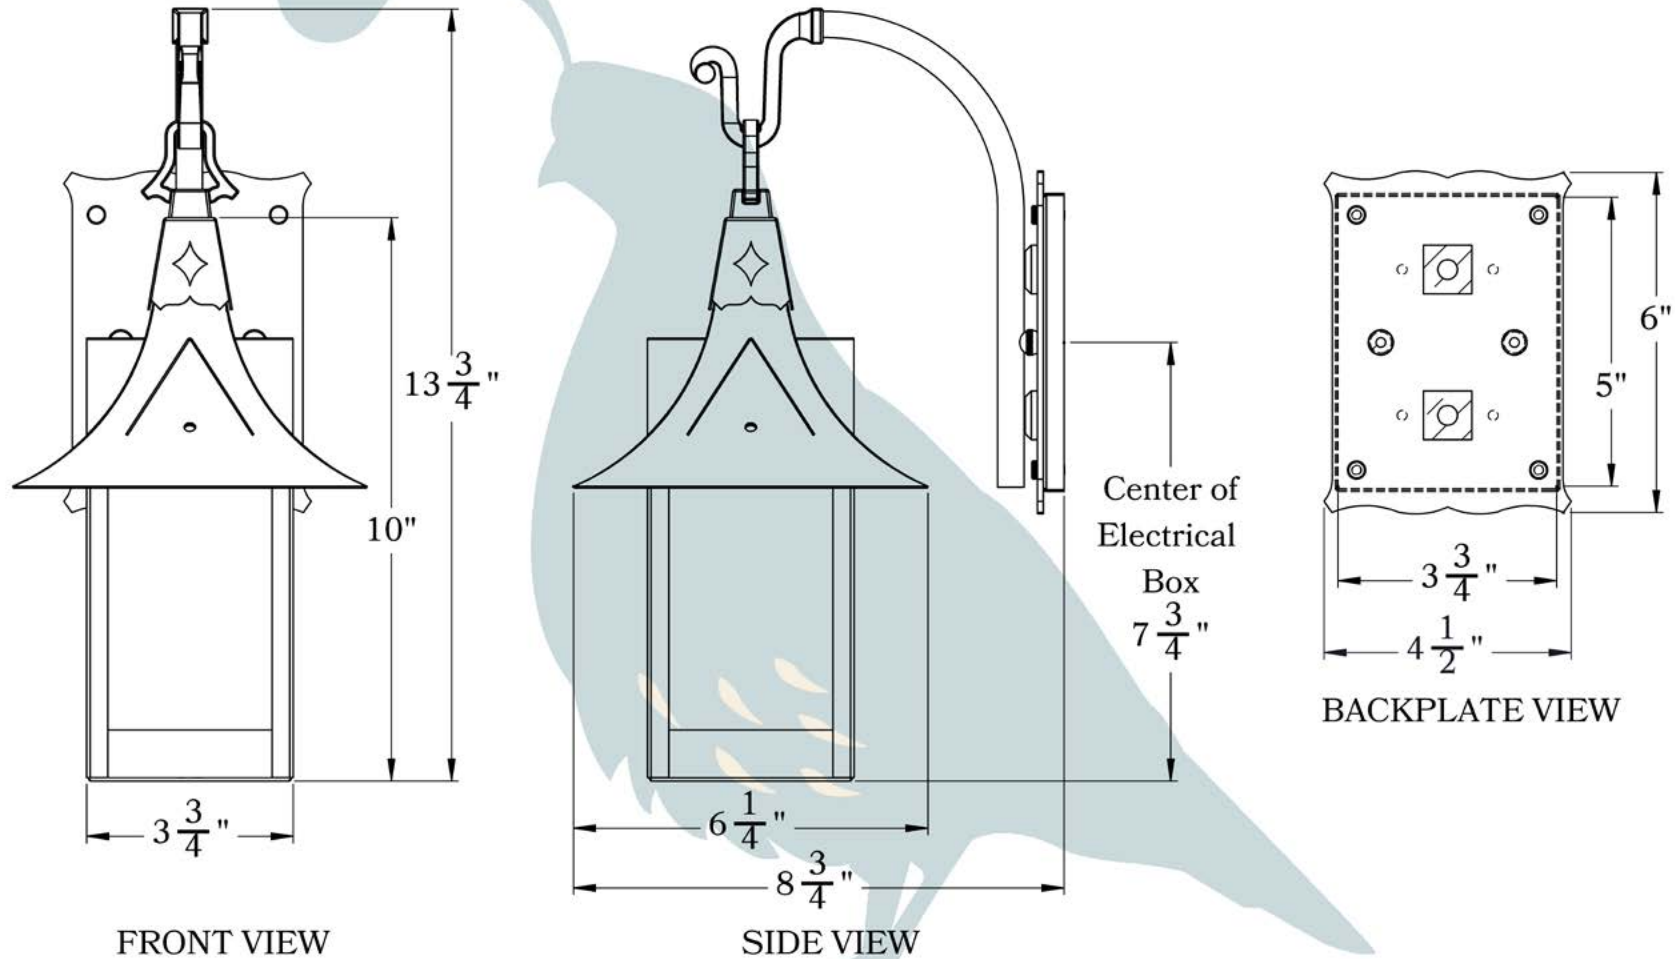

# Small

PRODUCT No.	1042-1	LAMP BASE	Medium Base (E26)
TITLE	Bridgeview	MAX WATTAGE	60W
UL RATING	Damp	VOLTAGE	120V

**PROPRIETARY AND CONFIDENTIAL**  
 The information contained in this drawing is the sole property of Old California. Any reproduction in part or as a whole without written permission from Old California is prohibited.

## DIMENSIONS

Roof Width	6 1/4"
Body Width	3 3/4"
Lantern Height	10"
Height	13 3/4"
Projection	8 3/4"
Mounting Plate	4 1/2" x 6"