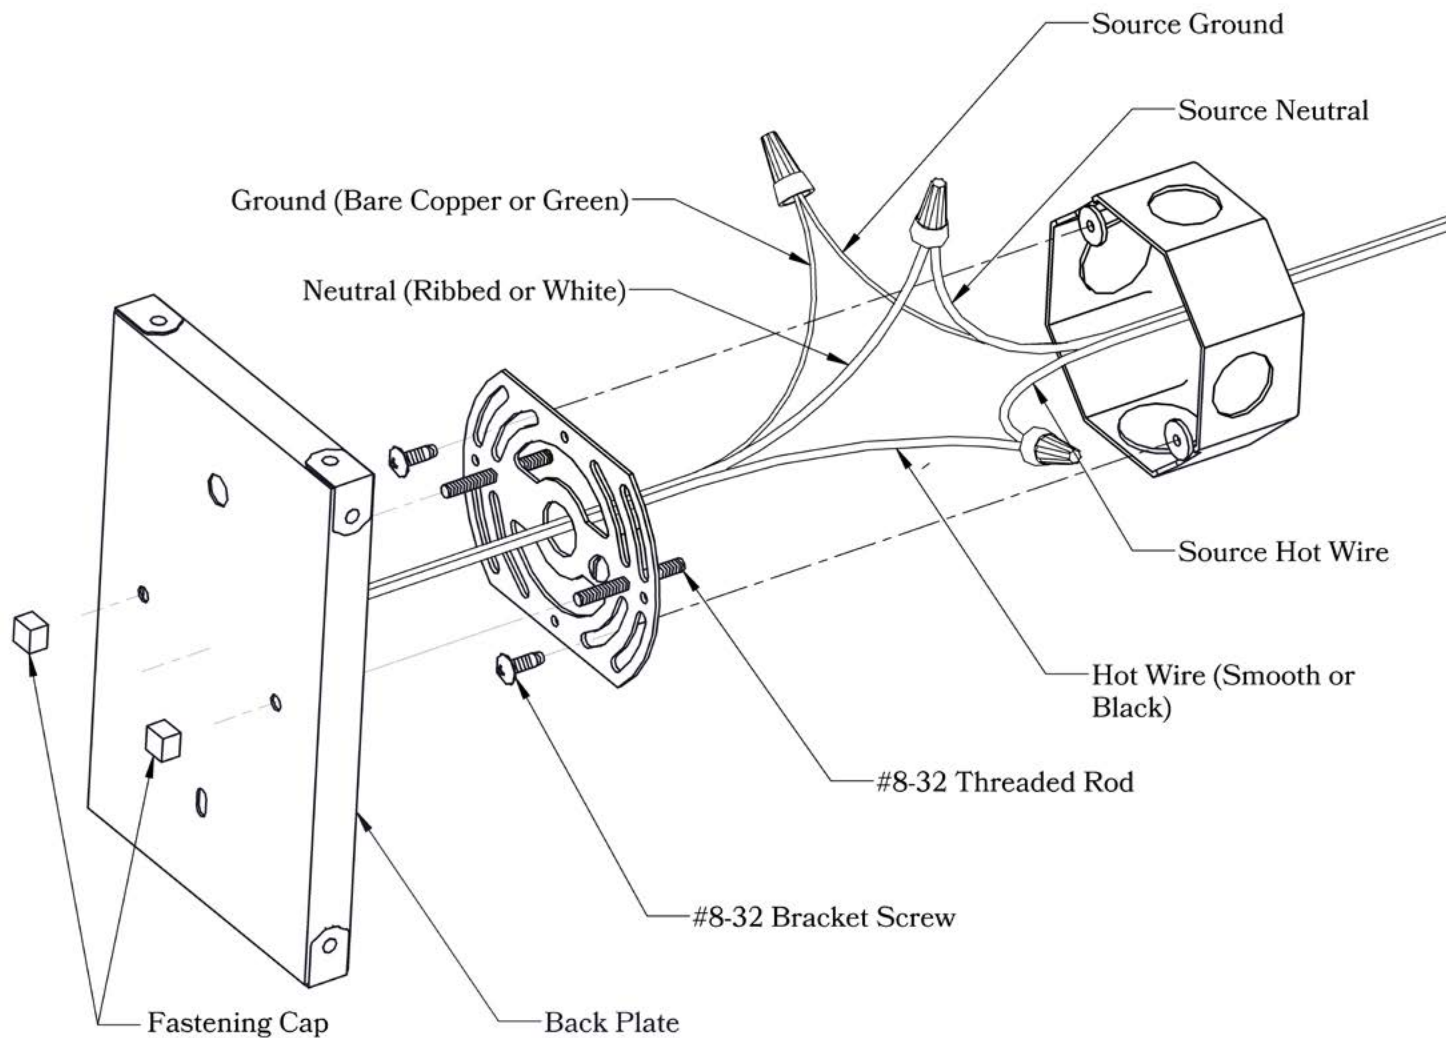

## ADDITIONAL INFORMATION

Manufacturer	Old California
Mounting Location	Interior and Exterior
Material	Brass
Multiple Overlay Options	Yes
Bottom Glass Panels	Included

## OVERLAYS AVAILABLE IN THIS SERIES

Cathedral

Gothic

Cross

Vaulted

Glass Only

**MOUNTING INSTRUCTIONS • Wall Mount With Caps****CAUTION—DISCONNECT POWER**

Always shut off power when installing or repairing this (or any other) electrical appliance. Failure to do so may result in severe injury or death. This product must be installed in accordance with applicable installation codes by a person familiar with the construction and operation of the product, and the hazards involved.