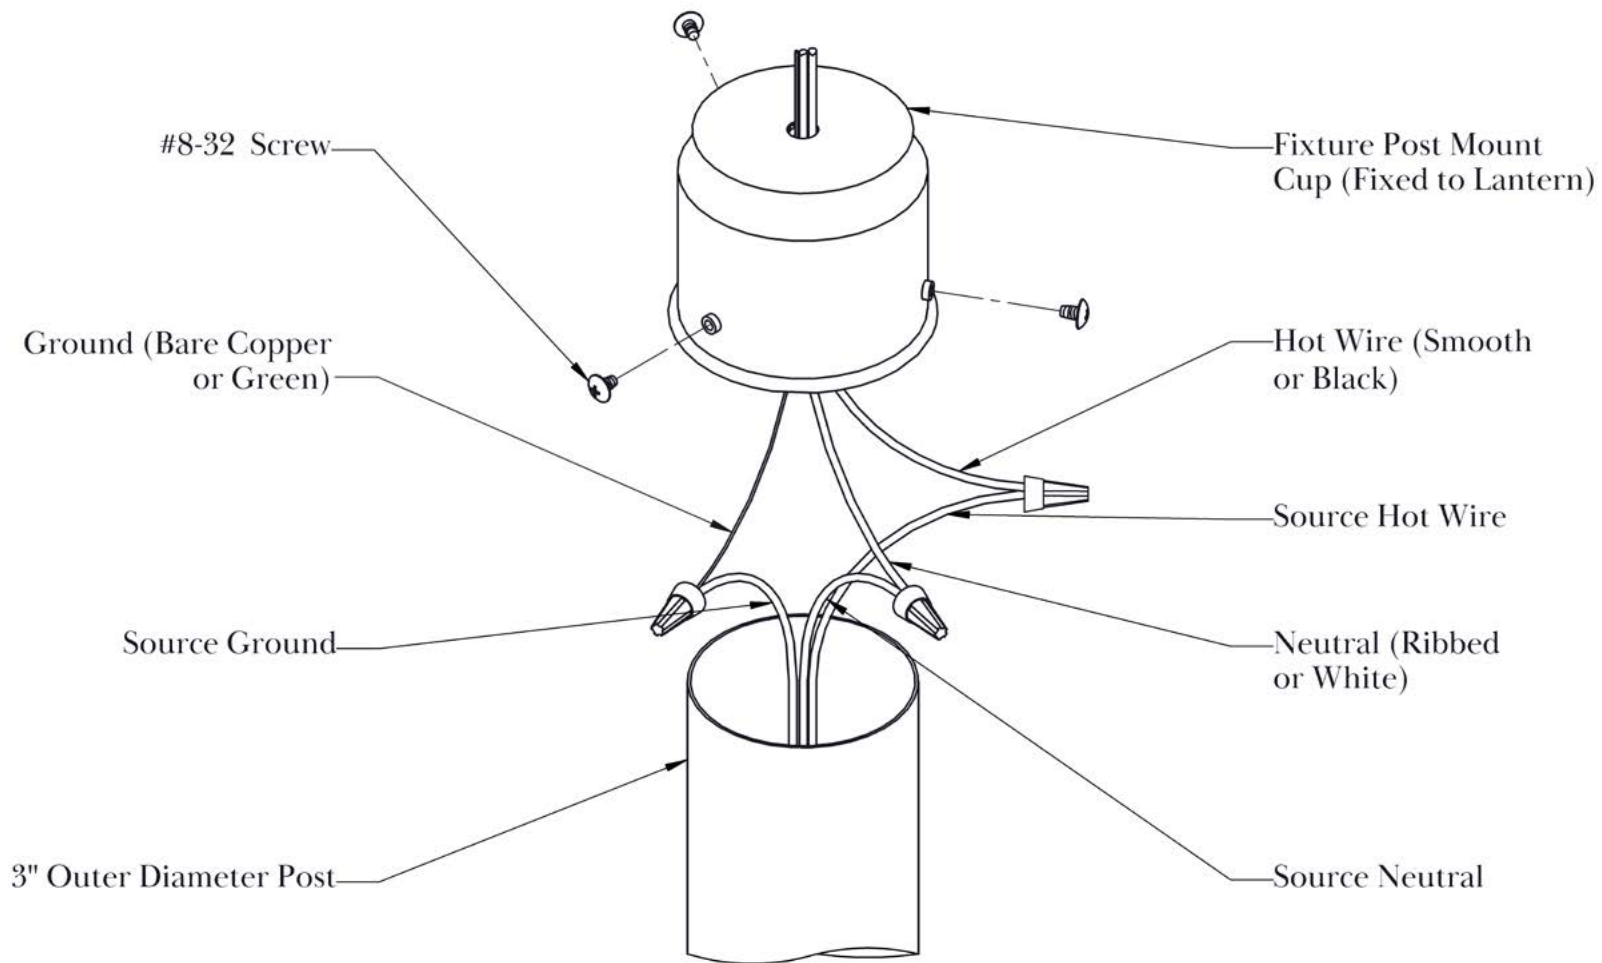

DIMENSIONS

Roof Width	6 1/4"
Body Width	3 3/4"
Lantern Height	11 3/4"
Height	14 3/4"
Mounts To	3" Diameter Post

ELECTRICAL SPECS

UL Rating	Wet
Voltage	12V or 120V
Socket Type	Medium Base - E26
Number of Light Bulbs	1
Max Wattage per Bulb	60W
LED Bulb	Supplied

Cross

Vaulted

Glass Only

MOUNTING INSTRUCTIONS • 3-inch Metal Post

CAUTION—DISCONNECT POWER

Always shut off power when installing or repairing this (or any other) electrical appliance. Failure to do so may result in severe injury or death. This product must be installed in accordance with applicable installation codes by a person familiar with the construction and operation of the product, and the hazards involved.