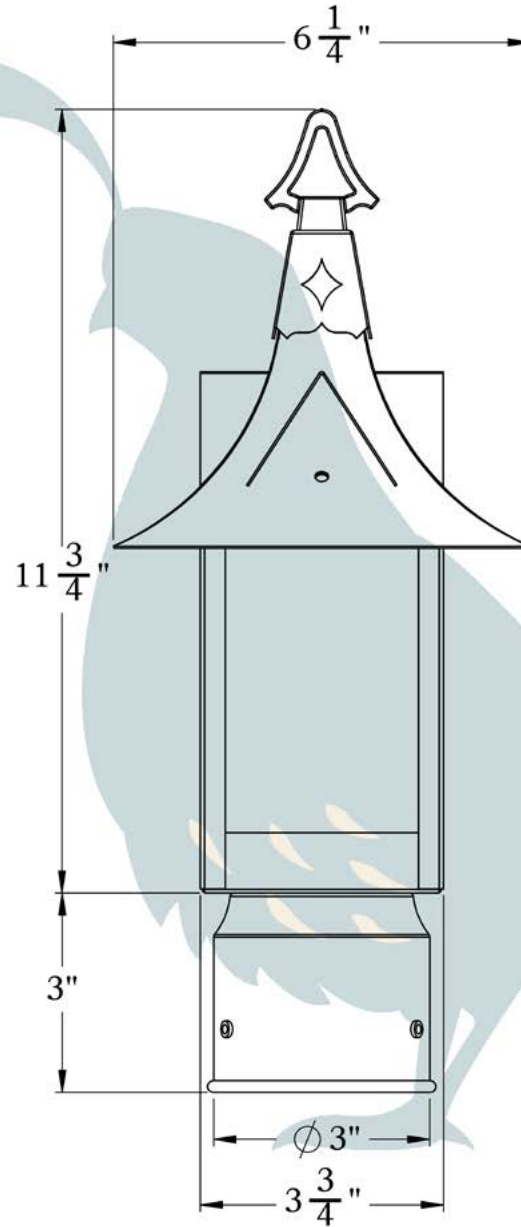

THE BRIDGEVIEW SERIES
Post Mount Lantern
SMALL

OLD CALIFORNIA
FINE LIGHTING & HOME GOODS

Small

OLD CALIFORNIA
 975 N ENTERPRISE ST • ORANGE, CA 92867

PRODUCT No.	1042-3	LAMP BASE	Medium Base (E26)
TITLE	Bridgeview	MAX WATTAGE	60W
UL RATING	Wet	VOLTAGE	12V or 120V

DIMENSIONS

Roof Width	6 1/4"
Body Width	3 3/4"
Lantern Height	11 3/4"
Height	14 3/4"
Mounts To	3" Diameter Post

ELECTRICAL SPECS

UL Rating	Wet
Voltage	12V or 120V
Socket Type	Medium Base - E26
Number of Light Bulbs	1
Max Wattage per Bulb	60W
LED Bulb	Supplied