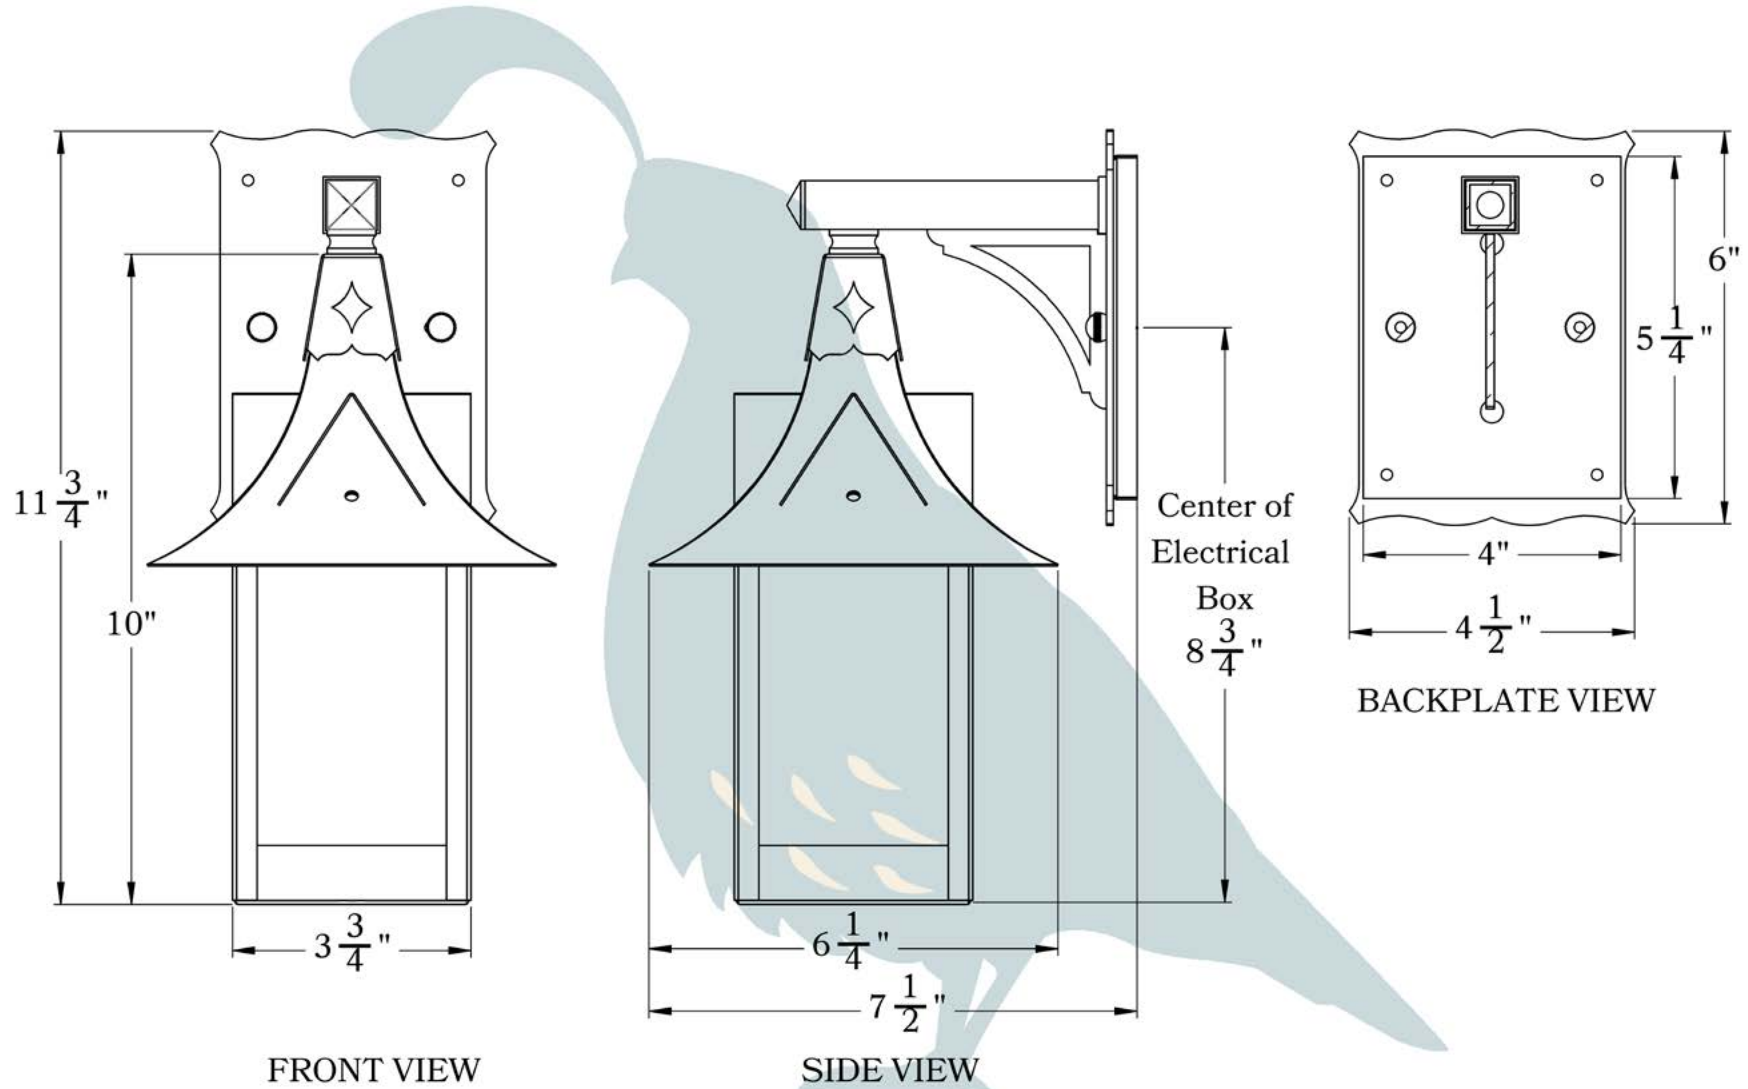

THE BRIDGEVIEW SERIES  
**Straight Arm Sconce**  
SMALL

**OLD CALIFORNIA**  
FINE LIGHTING &  
HOME GOODS

# Small

PRODUCT No.	1042-8	LAMP BASE	Medium Base (E26)
TITLE	Bridgeview	MAX WATTAGE	60W
UL RATING	Wet	VOLTAGE	120V

**PROPRIETARY AND CONFIDENTIAL**  
 The information contained in this drawing is the sole property of Old California. Any reproduction in part or as a whole without written permission from Old California is prohibited.

## DIMENSIONS

Roof Width	6 1/4"
Body Width	3 3/4"
Lantern Height	10"
Height	11 3/4"
Projection	7 1/2"
Mounting Plate	4 1/2" x 6"