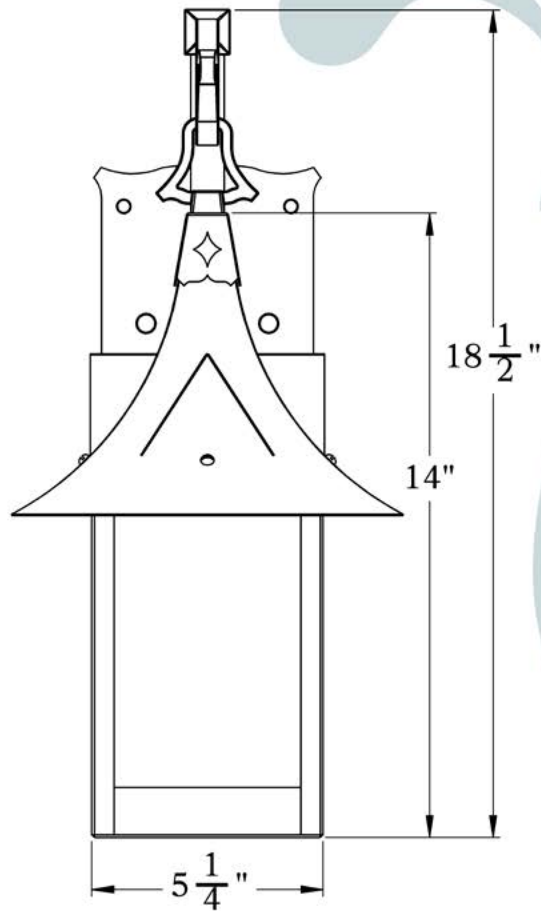

PRODUCT NO. 1043-I-CC

THE BRIDGEVIEW SERIES  
**Hook Arm Sconce  
with Candle Cluster**  
MEDIUM

**OLD CALIFORNIA**  
FINE LIGHTING &  
HOME GOODS

# Medium

FRONT VIEW

SIDE VIEW

BACKPLATE VIEW

975 N ENTERPRISE ST • ORANGE, CA 92867

PRODUCT No. | 1043-I-CC  
 TITLE | Bridgeview  
 UL RATING | Damp

LAMP BASE | Candelabra Base (E12)  
 MAX WATTAGE | 2-40W  
 VOLTAGE | 120V

## DIMENSIONS

Roof Width	8 3/4"
Body Width	5 1/4"
Lantern Height	14"
Height	18 1/2"
Projection	11 1/2"
Mounting Plate	5" x 7"