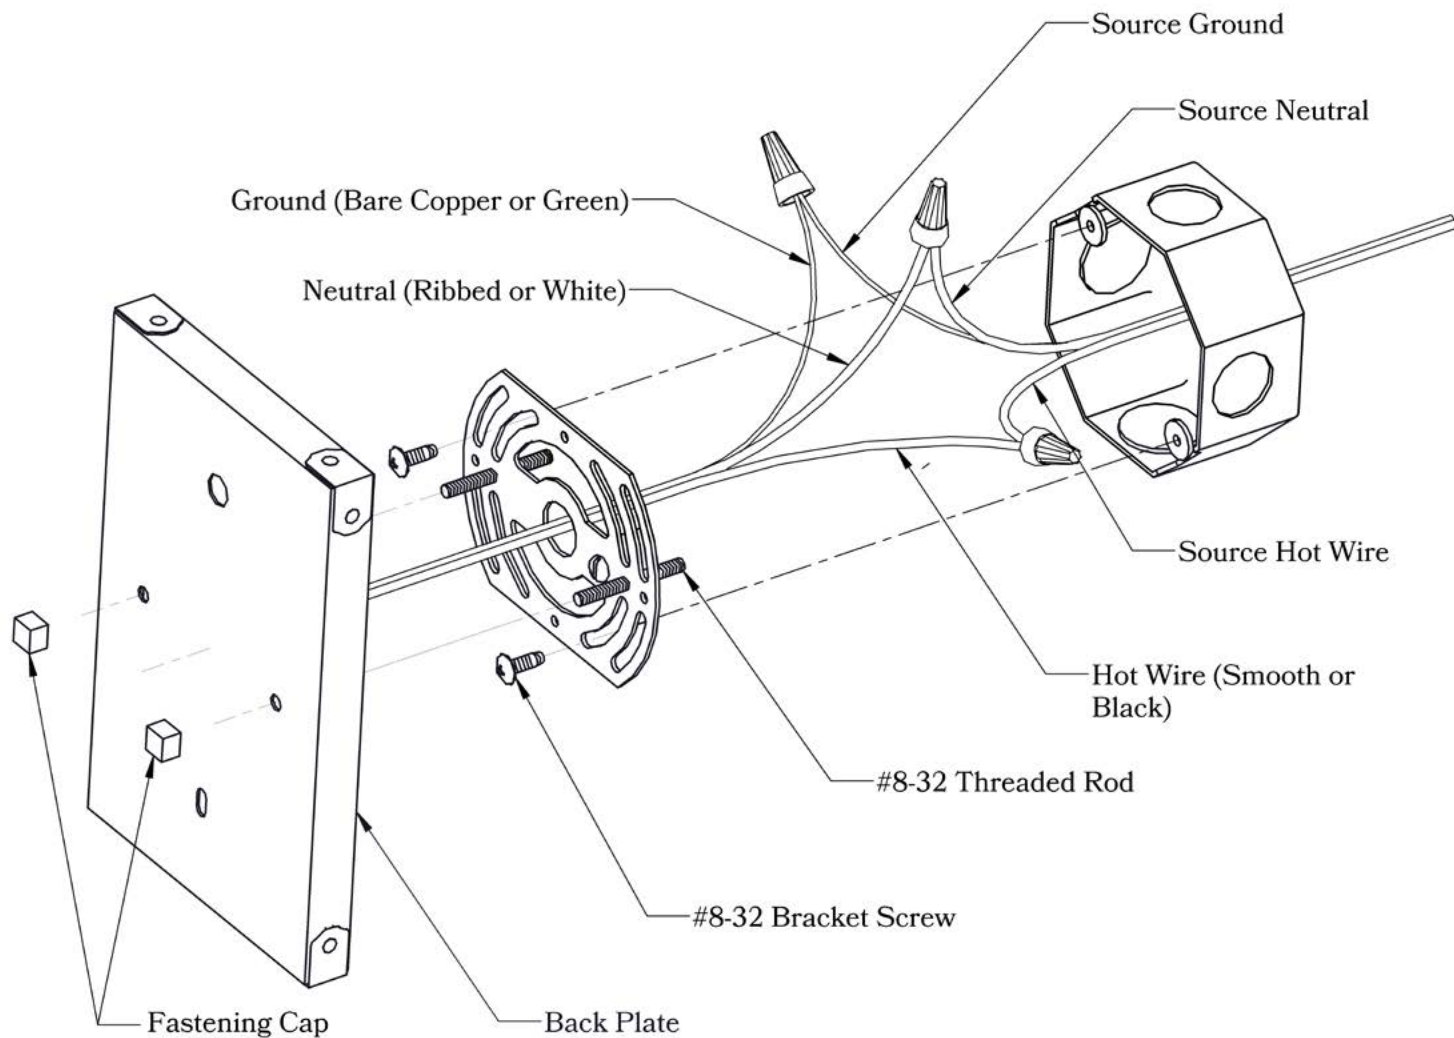

## OVERLAYS AVAILABLE IN THIS SERIES

Cathedral

Gothic

Cross

Vaulted

Glass Only

**MOUNTING INSTRUCTIONS • Wall Mount With Caps****CAUTION—DISCONNECT POWER**

Always shut off power when installing or repairing this (or any other) electrical appliance. Failure to do so may result in severe injury or death. This product must be installed in accordance with applicable installation codes by a person familiar with the construction and operation of the product, and the hazards involved.