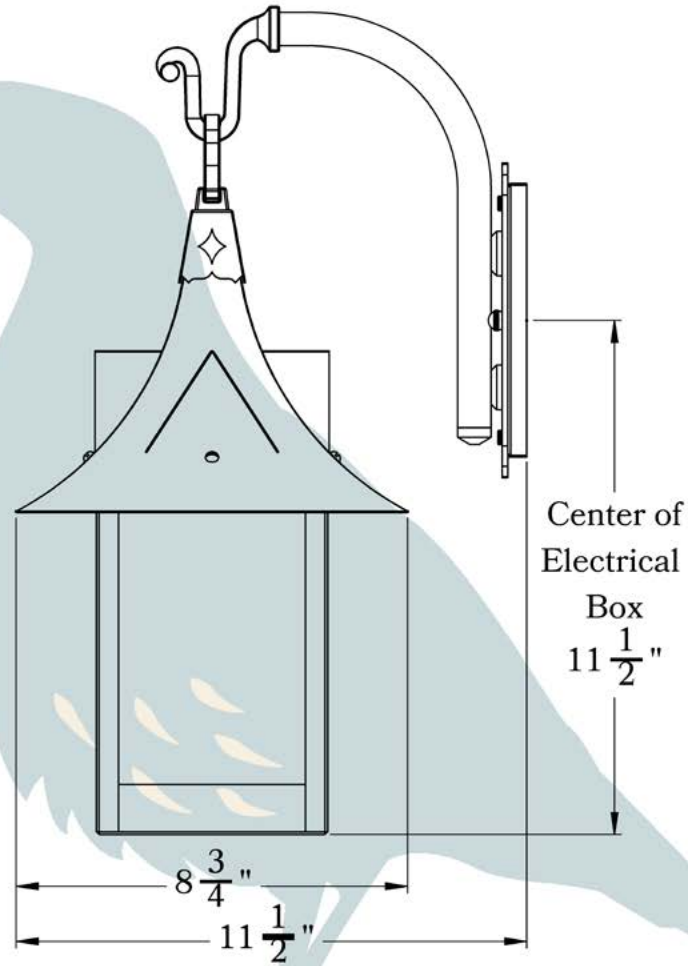

PRODUCT NO. 1043-I-CC

THE BRIDGEVIEW SERIES  
**Hook Arm Sconce  
with Candle Cluster**  
MEDIUM

**OLD CALIFORNIA**  
FINE LIGHTING &  
HOME GOODS

# Medium

FRONT VIEW

SIDE VIEW

BACKPLATE VIEW

975 N ENTERPRISE ST • ORANGE, CA 92867

PRODUCT No. | 1043-I-CC  
 TITLE | Bridgeview  
 UL RATING | Damp

LAMP BASE | Candelabra Base (E12)  
 MAX WATTAGE | 2-40W  
 VOLTAGE | 120V

## DIMENSIONS

Roof Width	8 3/4"
Body Width	5 1/4"
Lantern Height	14"
Height	18 1/2"
Projection	11 1/2"
Mounting Plate	5" x 7"