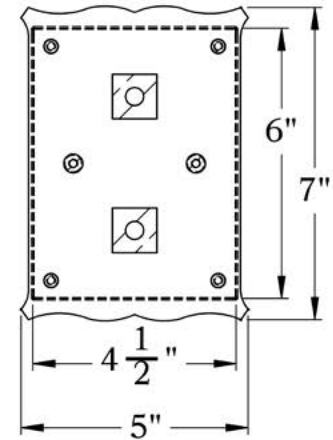

BACKPLATE VIEW

975 N ENTERPRISE ST • ORANGE, CA 92867

PRODUCT No. | 1043-I-CC
TITLE | Bridgeview
UL RATING | Damp

LAMP BASE | Candelabra Base (E12)
MAX WATTAGE | 2-40W
VOLTAGE | 120V

PROPRIETARY AND CONFIDENTIAL
The information contained in this drawing is the sole property of Old California. Any reproduction in part or as a whole without written permission from Old California is prohibited.