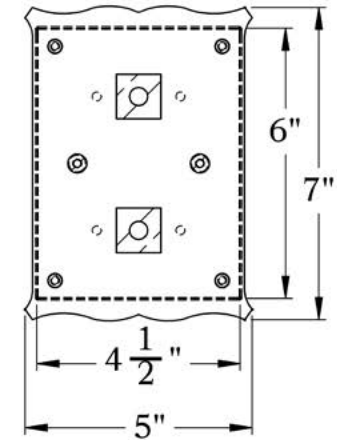

BACKPLATE VIEW

975 N ENTERPRISE ST • ORANGE, CA 92867

PRODUCT No. | 1043-1
TITLE | Bridgeview
UL RATING | Damp

LAMP BASE | Medium Base (E26)
MAX WATTAGE | 100W
VOLTAGE | 120V

PROPRIETARY AND CONFIDENTIAL
The information contained in this drawing is the sole property of Old California. Any reproduction in part or as a whole without written permission from Old California is prohibited.