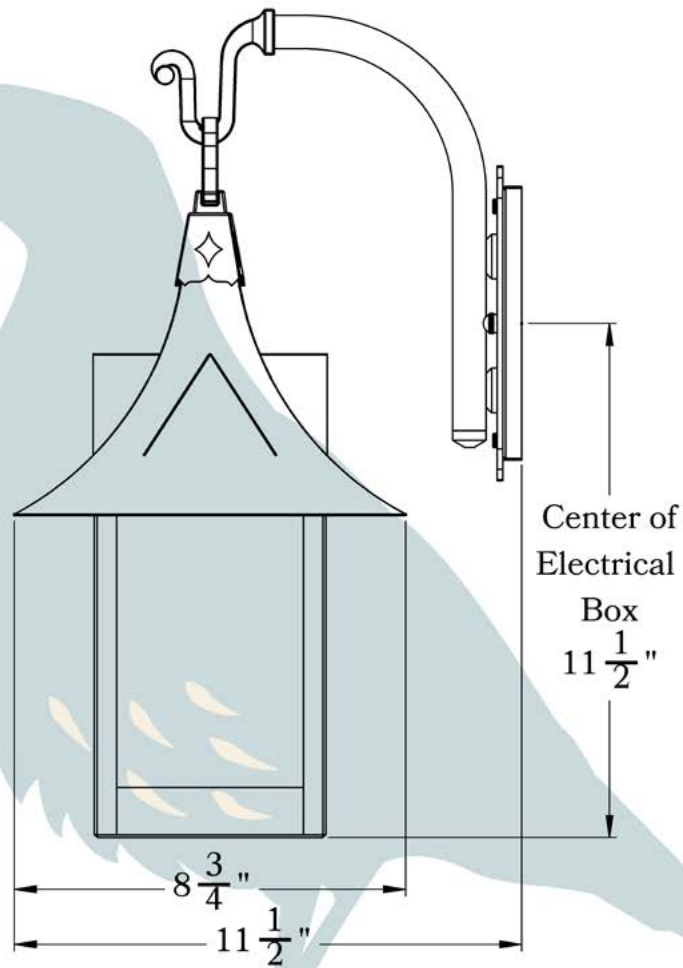

THE BRIDGEVIEW SERIES
Hook Arm Sconce
MEDIUM

OLD CALIFORNIA
FINE LIGHTING &
HOME GOODS

Medium

FRONT VIEW

SIDE VIEW

BACKPLATE VIEW

975 N ENTERPRISE ST • ORANGE, CA 92867

PRODUCT No. | 1043-1
 TITLE | Bridgeview
 UL RATING | Damp

LAMP BASE | Medium Base (E26)
 MAX WATTAGE | 100W
 VOLTAGE | 120V

PROPRIETARY AND CONFIDENTIAL
 The information contained in this drawing is the sole property of Old California. Any reproduction in part or as a whole without written permission from Old California is prohibited.

DIMENSIONS

Roof Width	8 3/4"
Body Width	5 1/4"
Lantern Height	14"
Height	18 1/2"
Projection	11 1/2"
Mounting Plate	5" x 7"

ELECTRICAL SPECS

UL Rating	Damp
Voltage	120V
Socket Type	Medium Base - E26
Number of Light Bulbs	1
Max Wattage per Bulb	100W
LED Bulb	Supplied
Dimmable	Yes