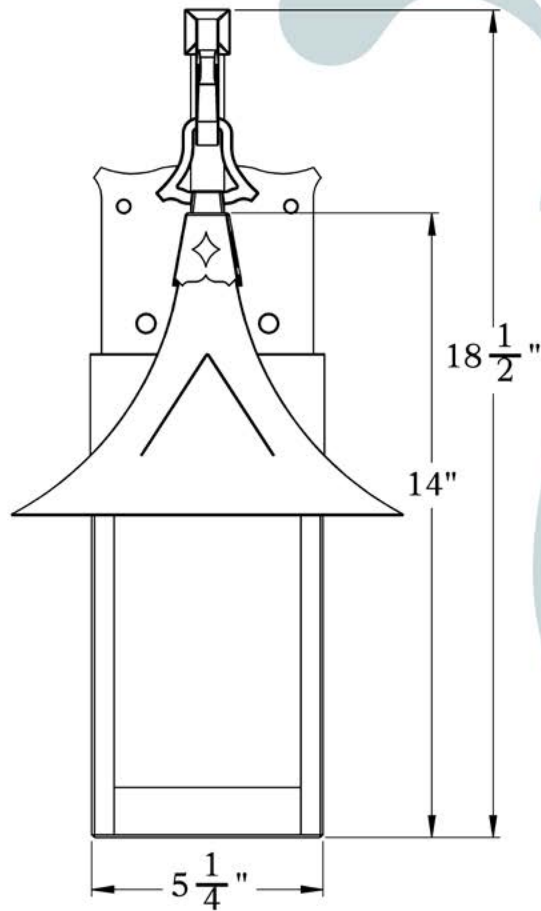

THE BRIDGEVIEW SERIES
Hook Arm Sconce
MEDIUM

OLD CALIFORNIA
FINE LIGHTING &
HOME GOODS

Medium

FRONT VIEW

SIDE VIEW

BACKPLATE VIEW

975 N ENTERPRISE ST • ORANGE, CA 92867

PRODUCT No. | 1043-1
 TITLE | Bridgeview
 UL RATING | Damp

LAMP BASE | Medium Base (E26)
 MAX WATTAGE | 100W
 VOLTAGE | 120V

PROPRIETARY AND CONFIDENTIAL
 The information contained in this drawing is the sole property of Old California. Any reproduction in part or as a whole without written permission from Old California is prohibited.

DIMENSIONS

Roof Width	8 3/4"
Body Width	5 1/4"
Lantern Height	14"
Height	18 1/2"
Projection	11 1/2"
Mounting Plate	5" x 7"

ELECTRICAL SPECS

UL Rating	Damp
Voltage	120V
Socket Type	Medium Base - E26
Number of Light Bulbs	1
Max Wattage per Bulb	100W
LED Bulb	Supplied
Dimmable	Yes