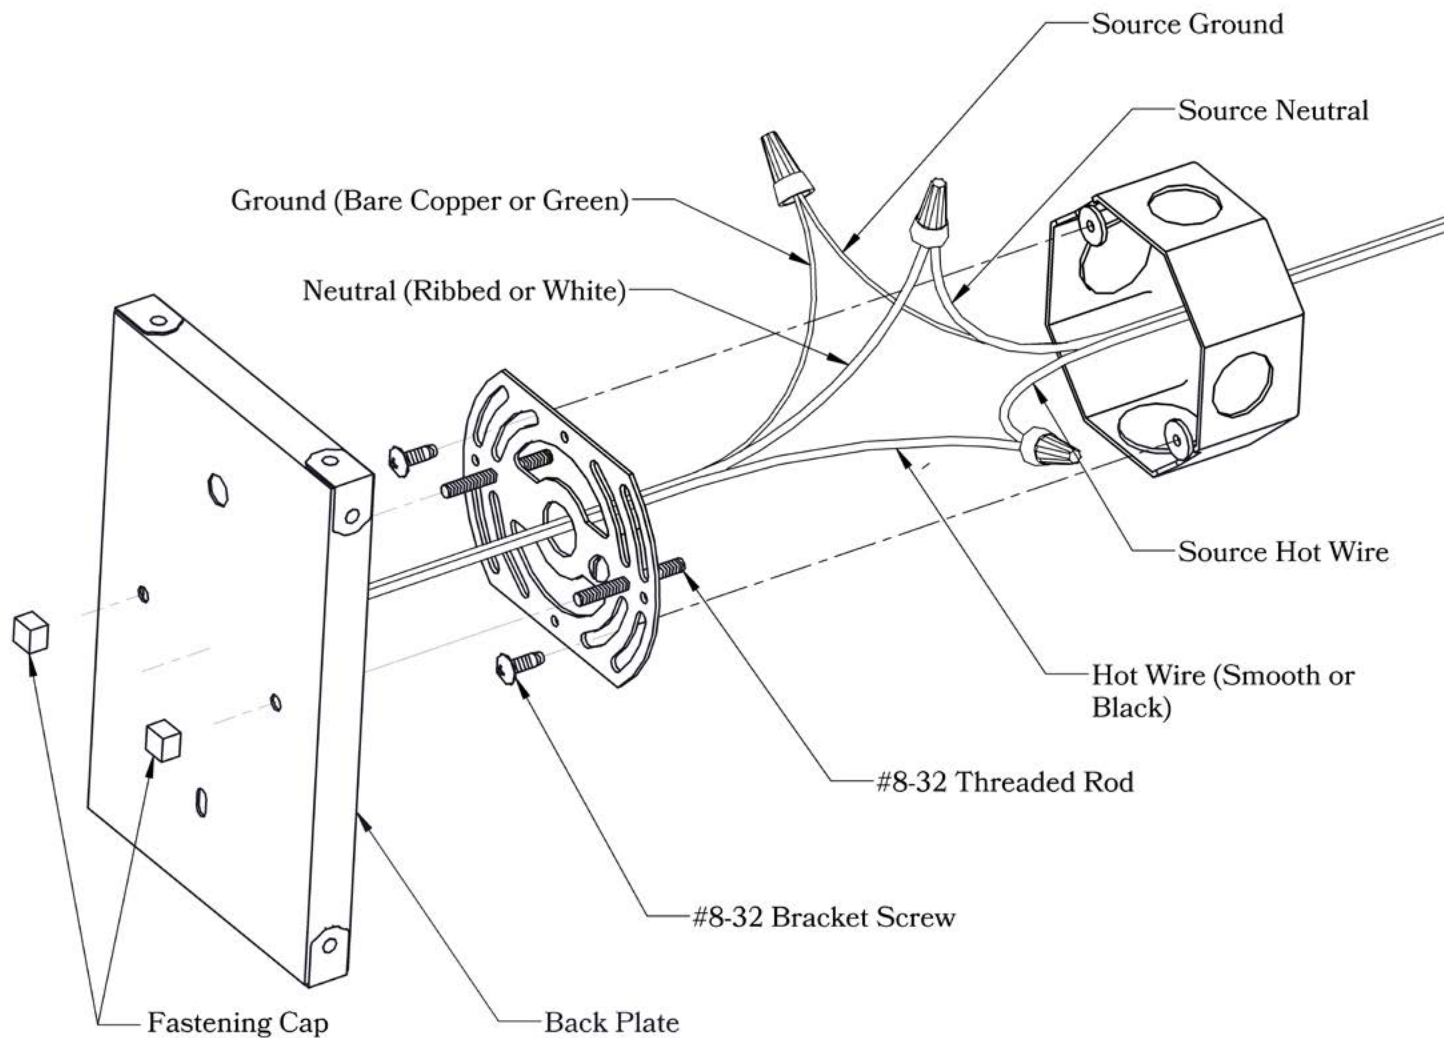

DIMENSIONS

Roof Width	8 3/4"
Body Width	5 1/4"
Lantern Height	14"
Height	18 1/2"
Projection	11 1/2"
Mounting Plate	5" x 7"

ELECTRICAL SPECS

UL Rating	Damp
Voltage	120V
Socket Type	Medium Base - E26
Number of Light Bulbs	1
Max Wattage per Bulb	100W
LED Bulb	Supplied
Dimmable	Yes

Gothic

Cross

Vaulted

Glass Only

MOUNTING INSTRUCTIONS • Wall Mount With Caps**CAUTION—DISCONNECT POWER**

Always shut off power when installing or repairing this (or any other) electrical appliance. Failure to do so may result in severe injury or death. This product must be installed in accordance with applicable installation codes by a person familiar with the construction and operation of the product, and the hazards involved.