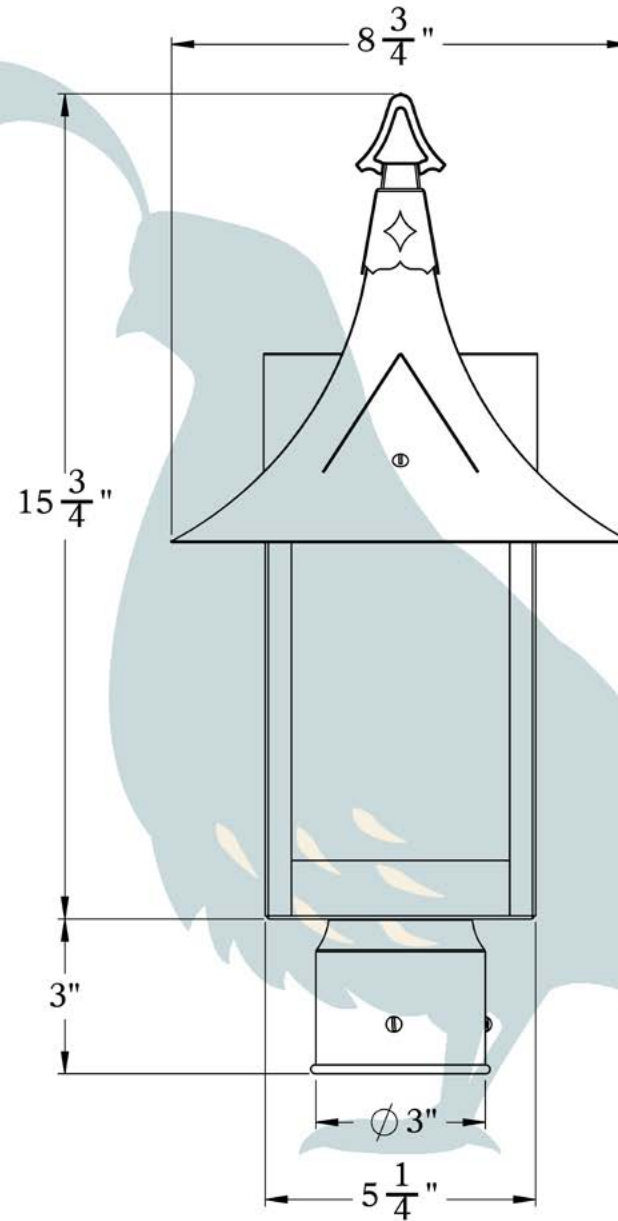

# Medium

**OLD CALIFORNIA**  
 975 N ENTERPRISE ST • ORANGE, CA 92867

PRODUCT No.	1043-3	LAMP BASE	Medium Base (E26)
TITLE	Bridgeview	MAX WATTAGE	100W
UL RATING	Wet	VOLTAGE	12V or 120V

**PROPRIETARY AND CONFIDENTIAL**  
 The information contained in this drawing is the sole property of Old California. Any reproduction in part or as a whole without written permission from Old California is prohibited.

## DIMENSIONS

Roof Width	8 3/4"
Body Width	5 1/4"
Lantern Height	15 3/4"
Height	18 3/4"
Mounts To	3" Diameter Post

## OVERLAYS AVAILABLE IN THIS SERIES

Cathedral

Gothic

Cross

Vaulted

Glass Only

**MOUNTING INSTRUCTIONS • 3-inch Metal Post (12 Volts)**

**CAUTION—DISCONNECT POWER**