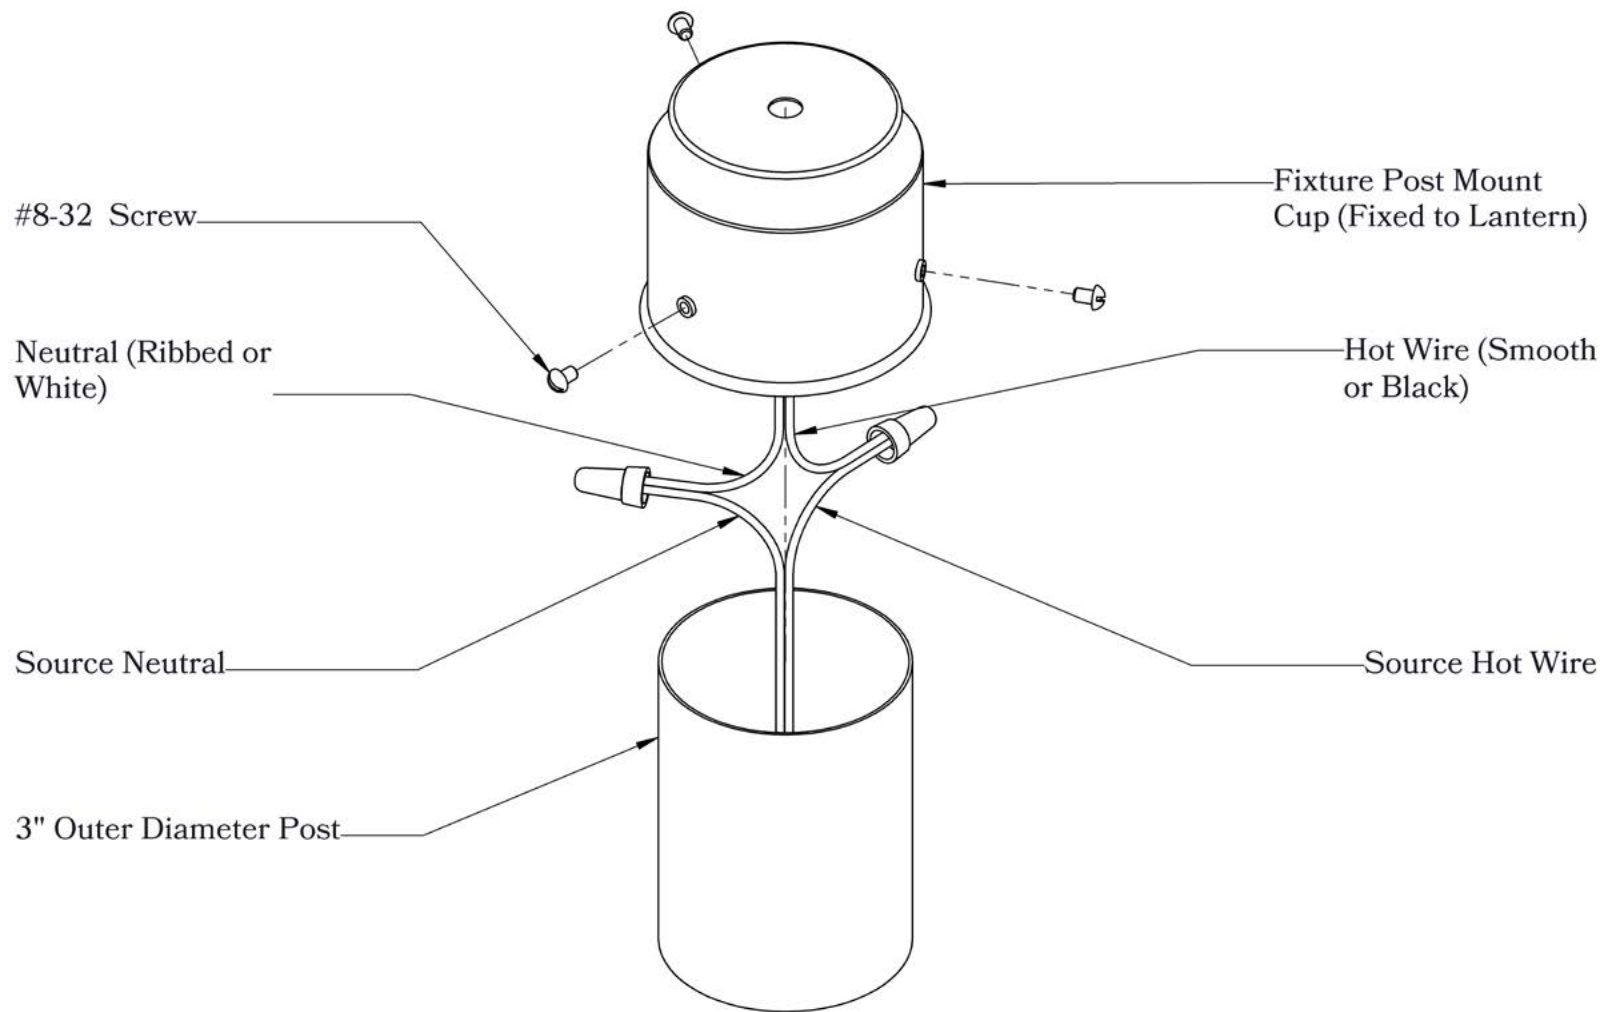

## DIMENSIONS

Roof Width	8 3/4"
Body Width	5 1/4"
Lantern Height	15 3/4"
Height	18 3/4"
Mounts To	3" Diameter Post

## OVERLAYS AVAILABLE IN THIS SERIES

Cathedral

Gothic

Cross

Vaulted

Glass Only

**MOUNTING INSTRUCTIONS • 3-inch Metal Post (12 Volts)**

**CAUTION—DISCONNECT POWER**