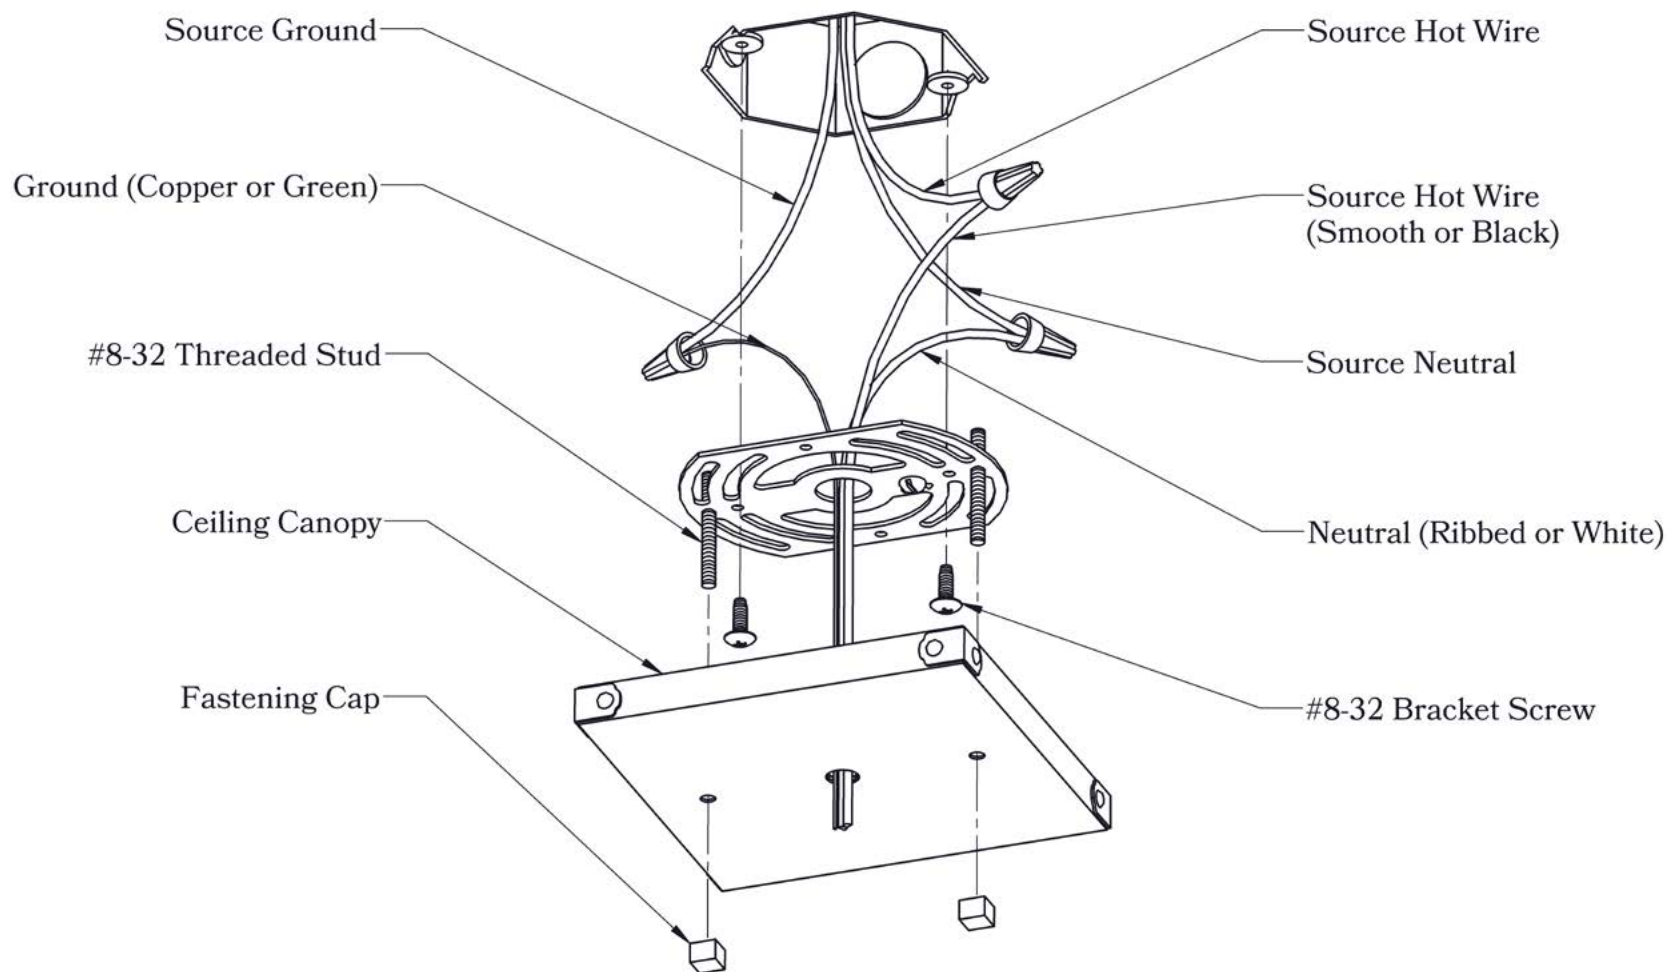

DIMENSIONS

Roof Width	8 3/4"
Body Width	5 1/2"
Lantern Height	14 1/4"
Minimum Height	19"
Canopy	5"

ELECTRICAL SPECS

UL Rating	Damp
Voltage	120V
Socket Type	Candelabra Base - E12
Number of Light Bulbs	2
Max Wattage per Bulb	40W
LED Bulb	Supplied
Dimmable	Yes

Gothic

Cross

Vaulted

Glass Only

MOUNTING INSTRUCTIONS • Chain Mount Without Fire Pan**CAUTION—DISCONNECT POWER**

Always shut off power when installing or repairing this (or any other) electrical appliance. Failure to do so may result in severe injury or death. This product must be installed in accordance with applicable installation codes by a person familiar with the construction and operation of the product, and the hazards involved.