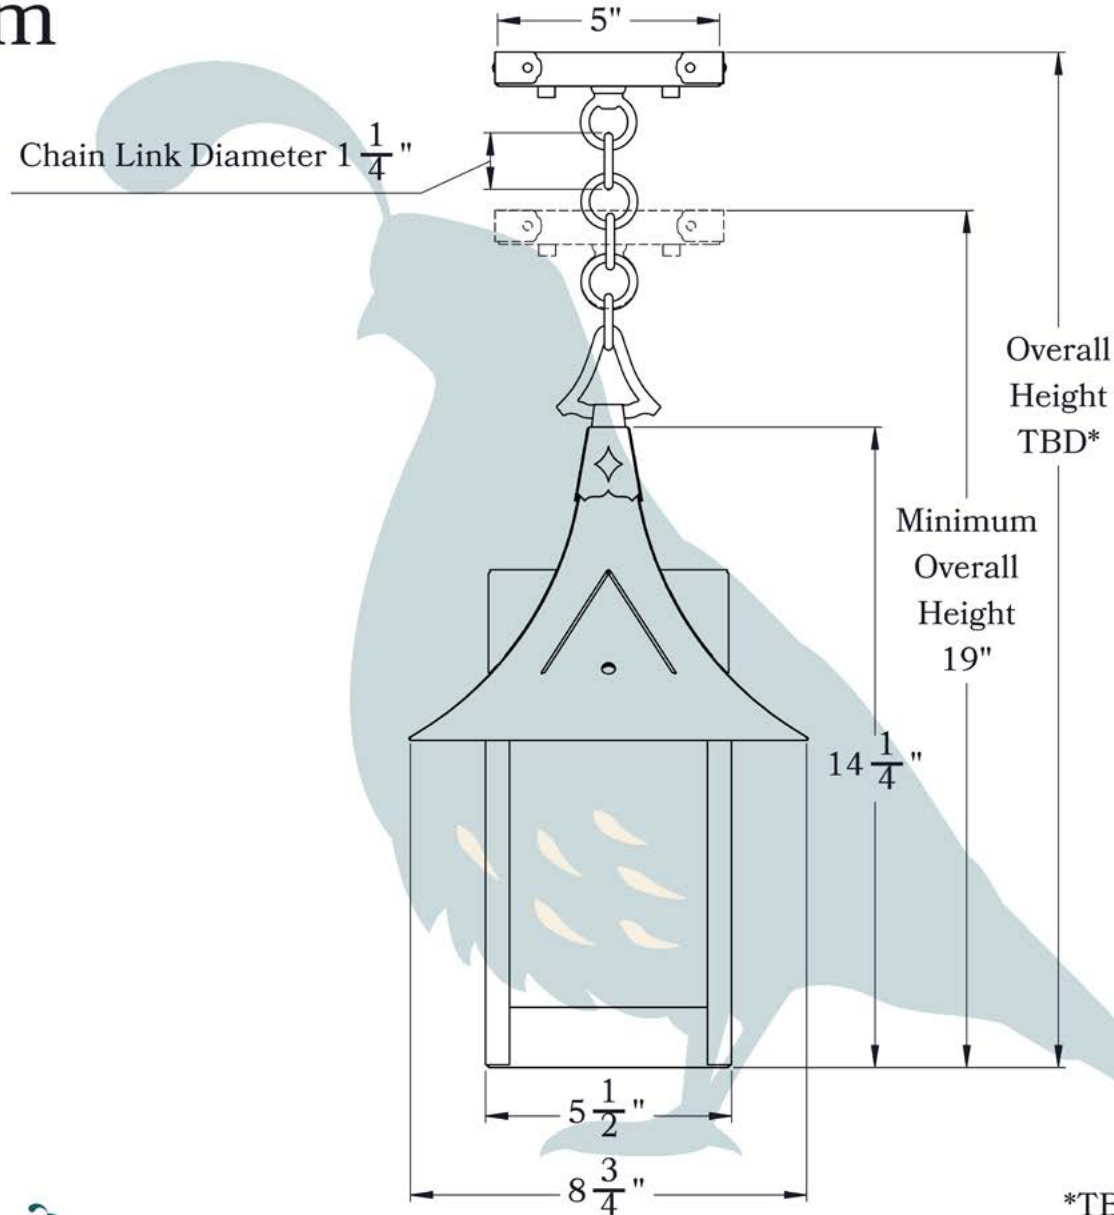

THE BRIDGEVIEW SERIES
**Chain Pendant Lantern
with Candle Cluster**

MEDIUM

OLD CALIFORNIA
FINE LIGHTING &
HOME GOODS

Medium

*TBD: To Be Determined

PROPRIETARY AND CONFIDENTIAL

The information contained in this drawing is the sole property of Old California. Any reproduction in part or as a whole without written permission from Old California is prohibited.

DIMENSIONS

Roof Width	8 3/4"
Body Width	5 1/2"
Lantern Height	14 1/4"
Minimum Height	19"
Canopy	5"

ELECTRICAL SPECS

UL Rating	Damp
Voltage	120V
Socket Type	Candelabra Base - E12
Number of Light Bulbs	2
Max Wattage per Bulb	40W
LED Bulb	Supplied
Dimmable	Yes

ADDITIONAL INFORMATION

Manufacturer	Old California
Mounting Location	Interior and Exterior
Material	Brass
Multiple Overlay Options	Yes
Bottom Glass Panels	Included

OVERLAYS AVAILABLE IN THIS SERIES

Cathedral