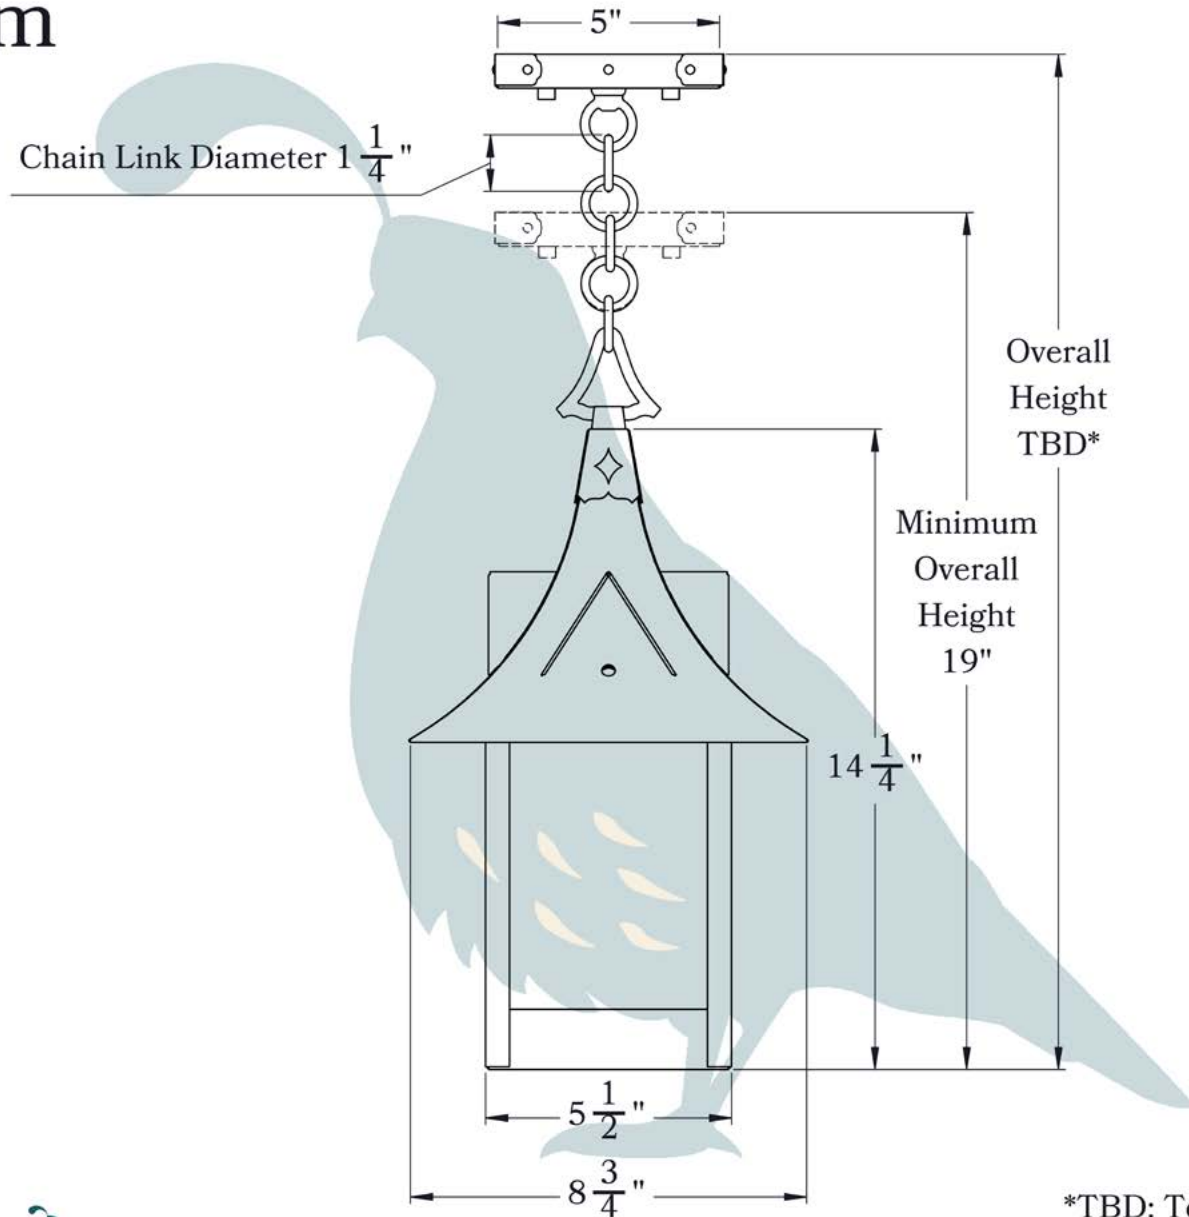

THE BRIDGEVIEW SERIES
Chain Pendant Lantern
MEDIUM

OLD CALIFORNIA
FINE LIGHTING &
HOME GOODS

Medium

*TBD: To Be Determined

PROPRIETARY AND CONFIDENTIAL

The information contained in this drawing is the sole property of Old California. Any reproduction in part or as a whole without written permission from Old California is prohibited.

DIMENSIONS

Roof Width	8 3/4"
Body Width	5 1/2"
Lantern Height	14 1/4"
Minimum Height	19"
Canopy	5"

ELECTRICAL SPECS

UL Rating	Damp
Voltage	120V
Socket Type	Medium Base - E26
Number of Light Bulbs	1
Max Wattage per Bulb	100W
LED Bulb	Supplied
Dimmable	Yes

ADDITIONAL INFORMATION

Manufacturer	Old California
Mounting Location	Interior and Exterior
Material	Brass
Multiple Overlay Options	Yes
Bottom Glass Panels	Included

OVERLAYS AVAILABLE IN THIS SERIES

Cathedral

Gothic

Cross

Vaulted

Glass Only

MOUNTING INSTRUCTIONS • Chain Mount Without Fire Pan**CAUTION—DISCONNECT POWER**

Always shut off power when installing or repairing this (or any other) electrical appliance. Failure to do so may result in severe injury or death. This product must be installed in accordance with applicable installation codes by a person familiar with the construction and operation of the product, and the hazards involved.