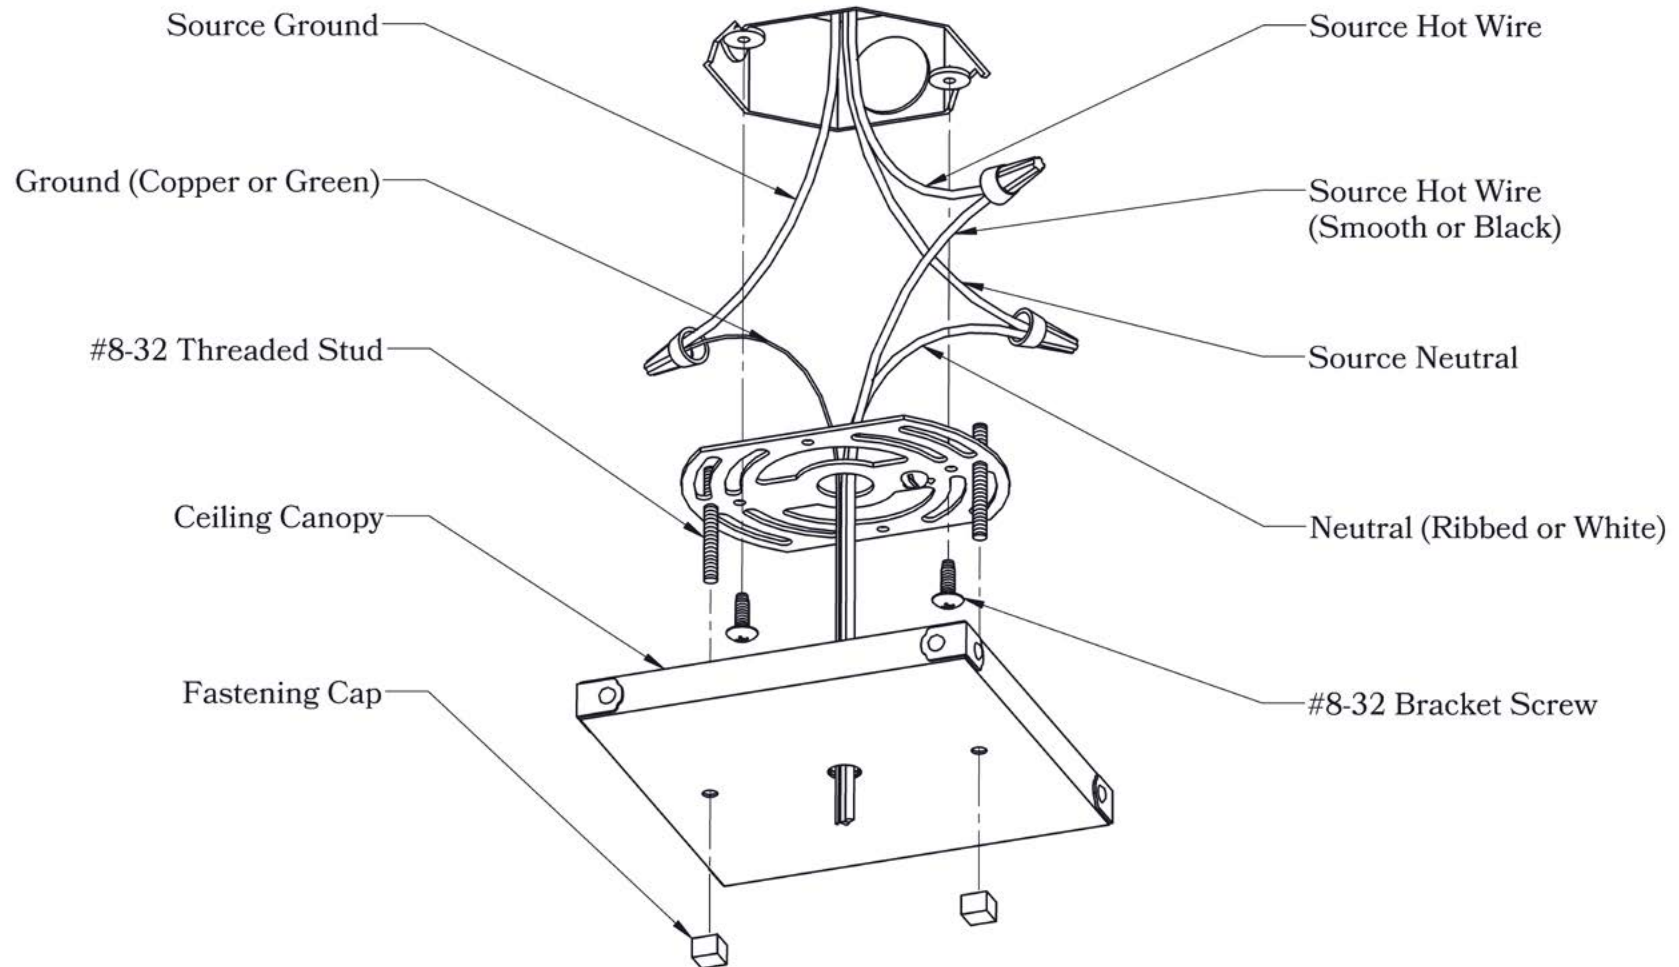

DIMENSIONS

Roof Width	8 3/4"
Body Width	5 1/2"
Lantern Height	14 1/4"
Minimum Height	19"
Canopy	5"

ELECTRICAL SPECS

UL Rating	Damp
Voltage	120V
Socket Type	Medium Base - E26
Number of Light Bulbs	1
Max Wattage per Bulb	100W
LED Bulb	Supplied
Dimmable	Yes

Gothic

Cross

Vaulted

Glass Only

MOUNTING INSTRUCTIONS • Chain Mount Without Fire Pan**CAUTION—DISCONNECT POWER**

Always shut off power when installing or repairing this (or any other) electrical appliance. Failure to do so may result in severe injury or death. This product must be installed in accordance with applicable installation codes by a person familiar with the construction and operation of the product, and the hazards involved.