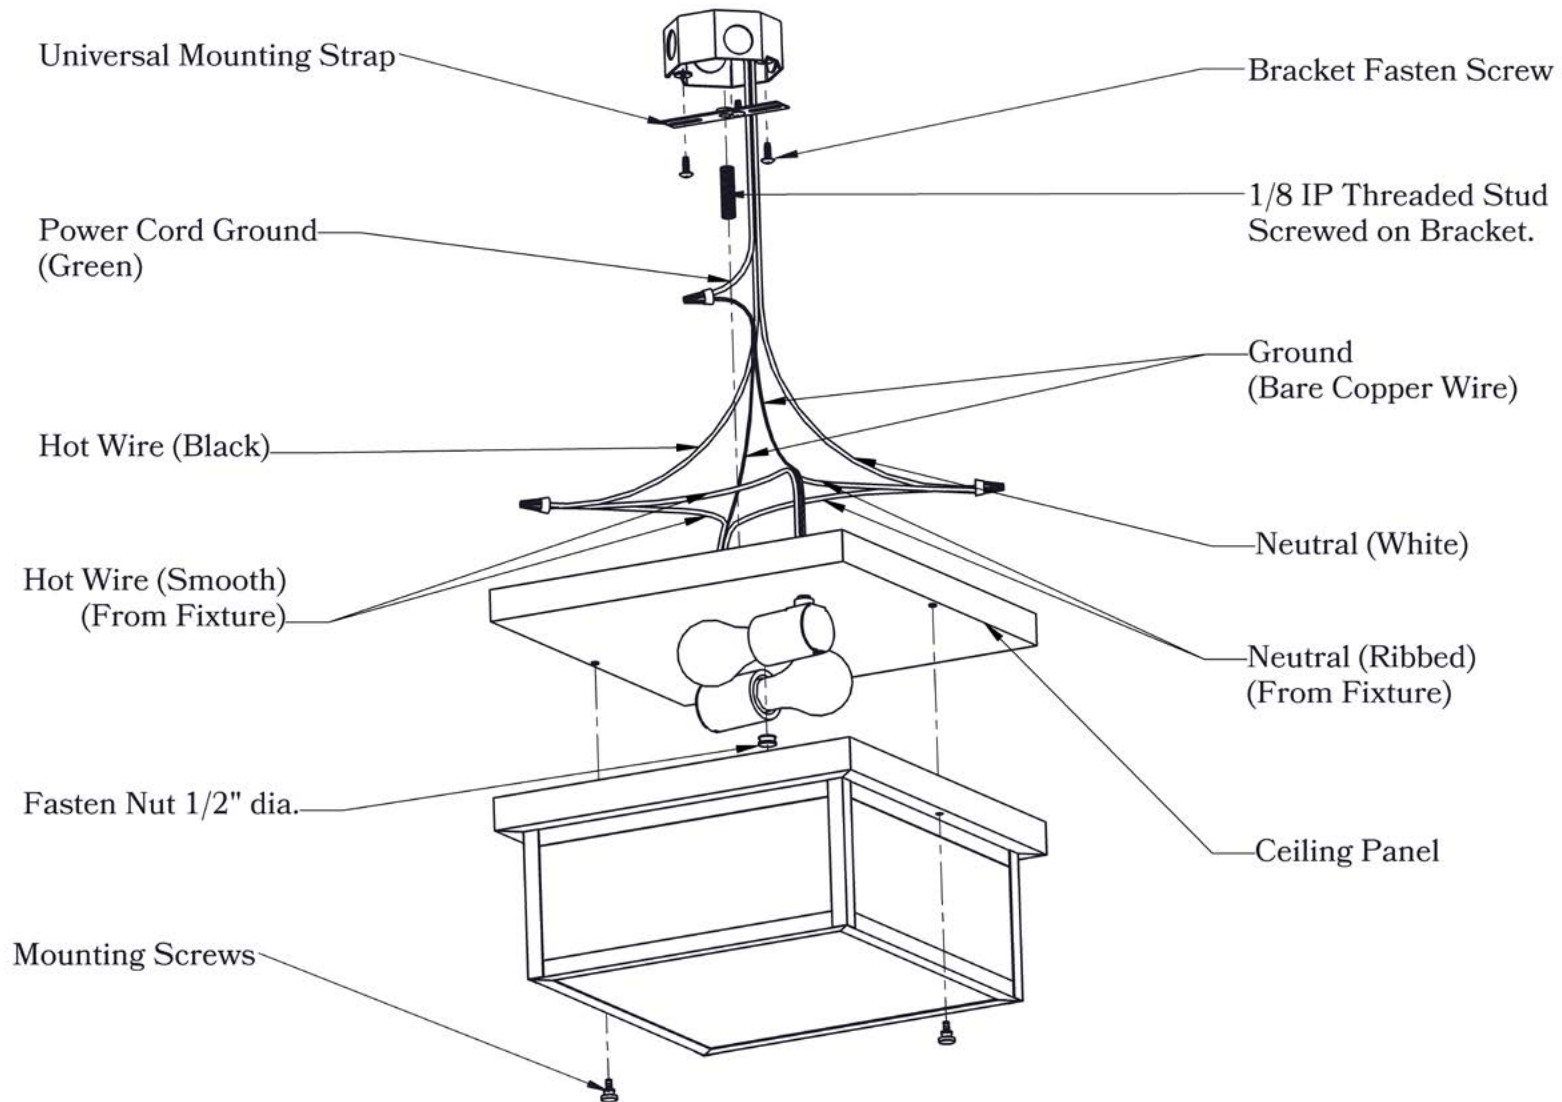

MOUNTING INSTRUCTIONS • Standard Ceiling Mount Version 1

CAUTION—DISCONNECT POWER

Always shut off power when installing or repairing this (or any other) electrical appliance. Failure to do so may result in severe injury or death. This product must be installed in accordance with applicable installation codes by a person familiar with the construction and operation of the product, and the hazards involved.