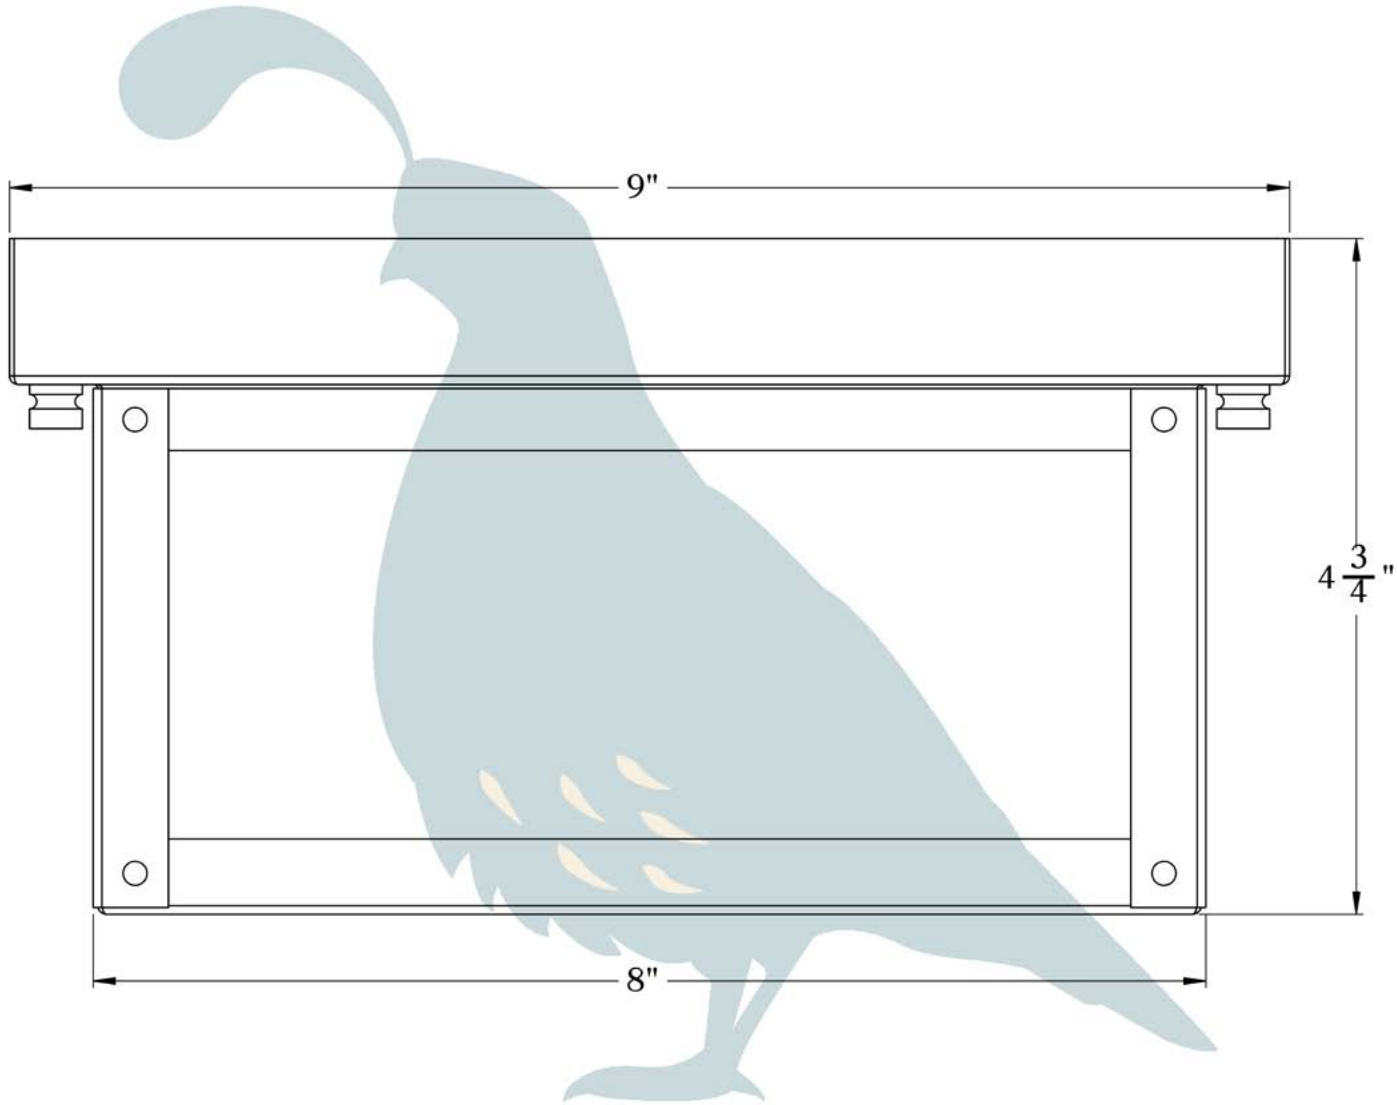

THE BRIDGEVIEW SERIES  
**Ceiling Light**  
MEDIUM

**OLD CALIFORNIA**  
FINE LIGHTING &  
HOME GOODS

## DIMENSIONS

Height	4 3/4"
Width	9"
Body Width	8"
Mounting Plate	9"