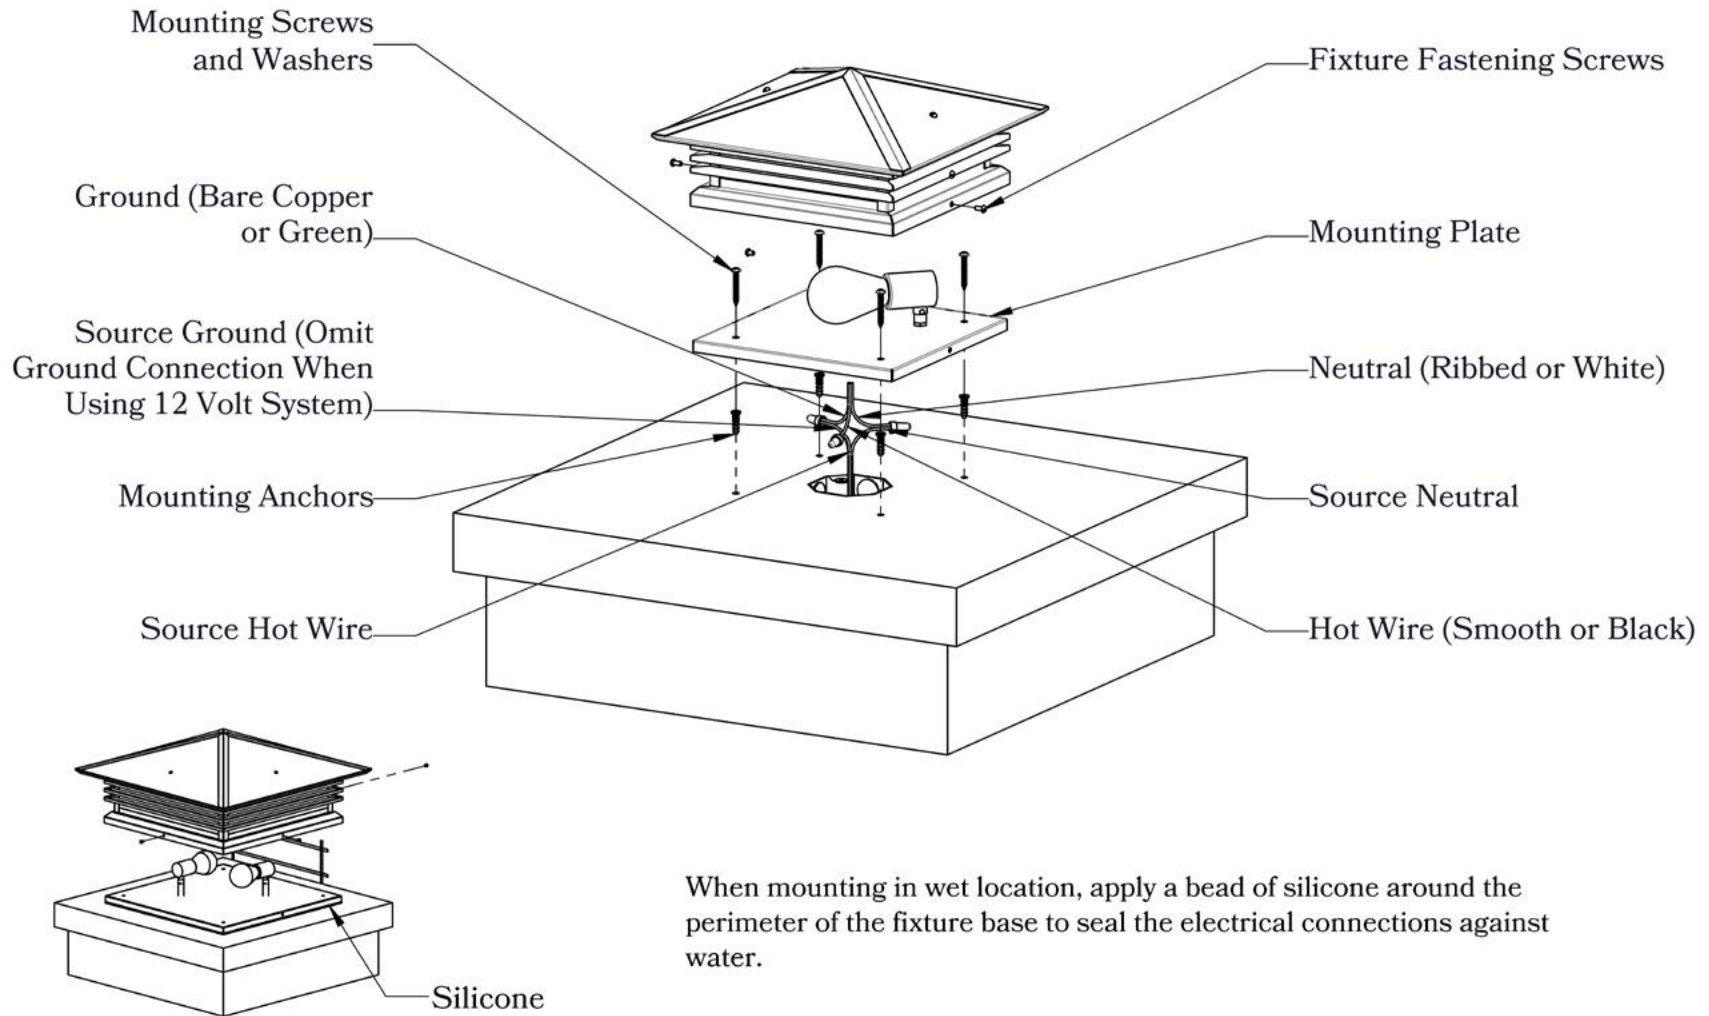

DIMENSIONS

Roof Width	8 3/4"
Body Width	5 1/2"
Height	17 3/4"
Mounting Plate	6 3/4"

ELECTRICAL SPECS

UL Rating	Wet
Voltage	12V or 120V
Socket Type	Medium Base - E26
Number of Light Bulbs	1
Max Wattage per Bulb	100W
LED Bulb	Supplied

MOUNTING INSTRUCTIONS • Column Light Version One**CAUTION—DISCONNECT POWER**

Always shut off power when installing or repairing this (or any other) electrical appliance. Failure to do so may result in severe injury or death. This product must be installed in accordance with applicable installation codes by a person familiar with the construction and operation of the product, and the hazards involved.