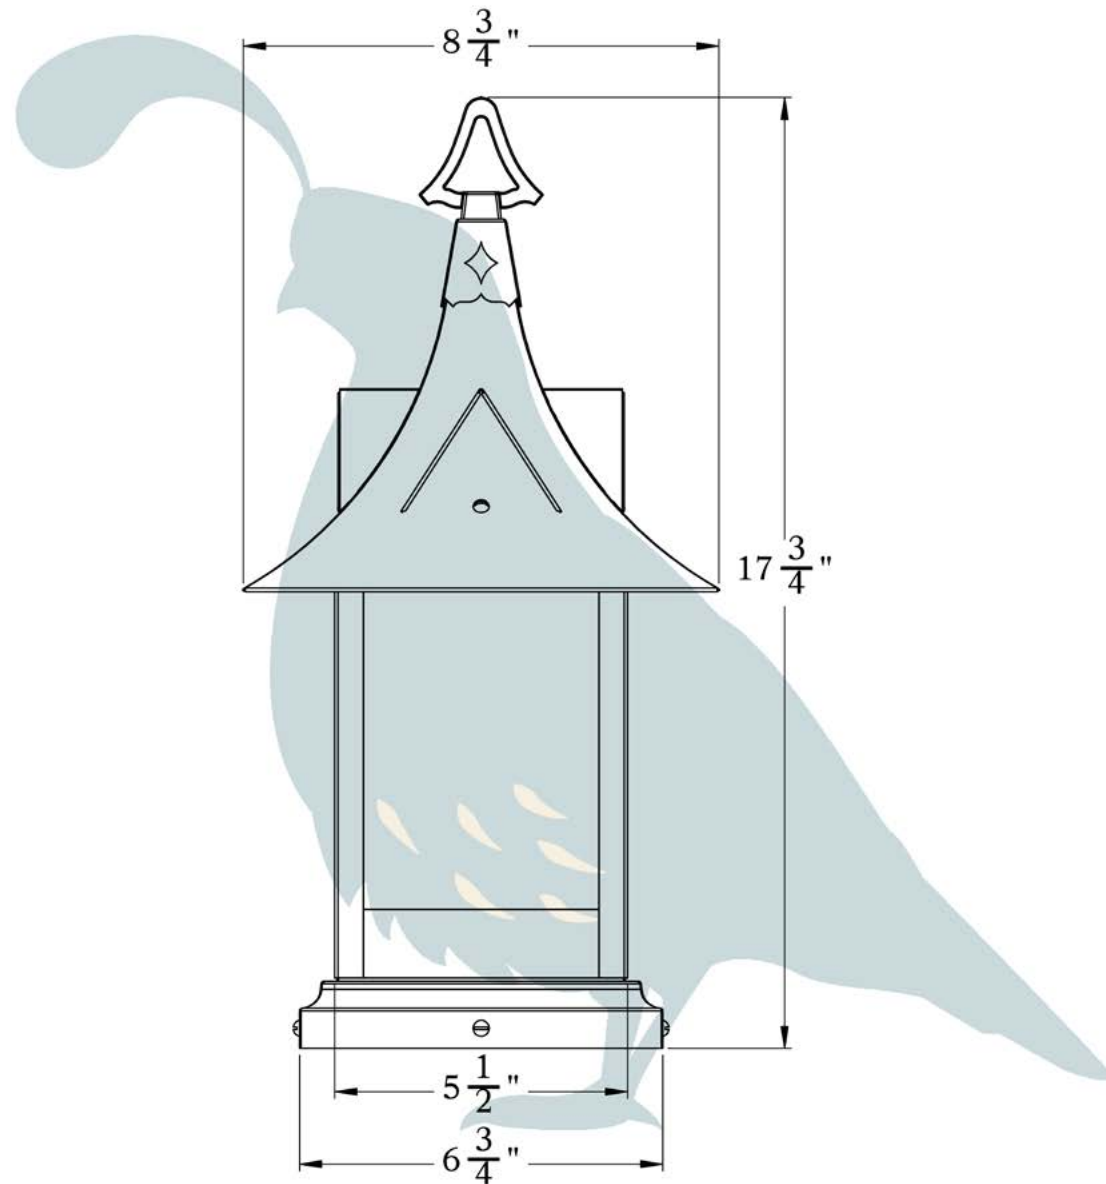

THE BRIDGEVIEW SERIES
Column Mount Lantern
MEDIUM

OLD CALIFORNIA
FINE LIGHTING & HOME GOODS

Medium

OLD CALIFORNIA
 975 N ENTERPRISE ST • ORANGE, CA 92867

PRODUCT No.	1043-6	LAMP BASE	Medium Base (E26)
TITLE	Bridgeview	MAX WATTAGE	100W
UL RATING	Wet	VOLTAGE	12V or 120V

DIMENSIONS

Roof Width	8 3/4"
Body Width	5 1/2"
Height	17 3/4"
Mounting Plate	6 3/4"

ELECTRICAL SPECS

UL Rating	Wet
Voltage	12V or 120V
Socket Type	Medium Base - E26
Number of Light Bulbs	1
Max Wattage per Bulb	100W
LED Bulb	Supplied

ADDITIONAL INFORMATION

Manufacturer	Old California
Mounting Location	Exterior Only
Material	Brass
Multiple Overlay Options	Yes

OVERLAYS AVAILABLE IN THIS SERIES

Cathedral

Gothic

Cross

Vaulted

Glass Only