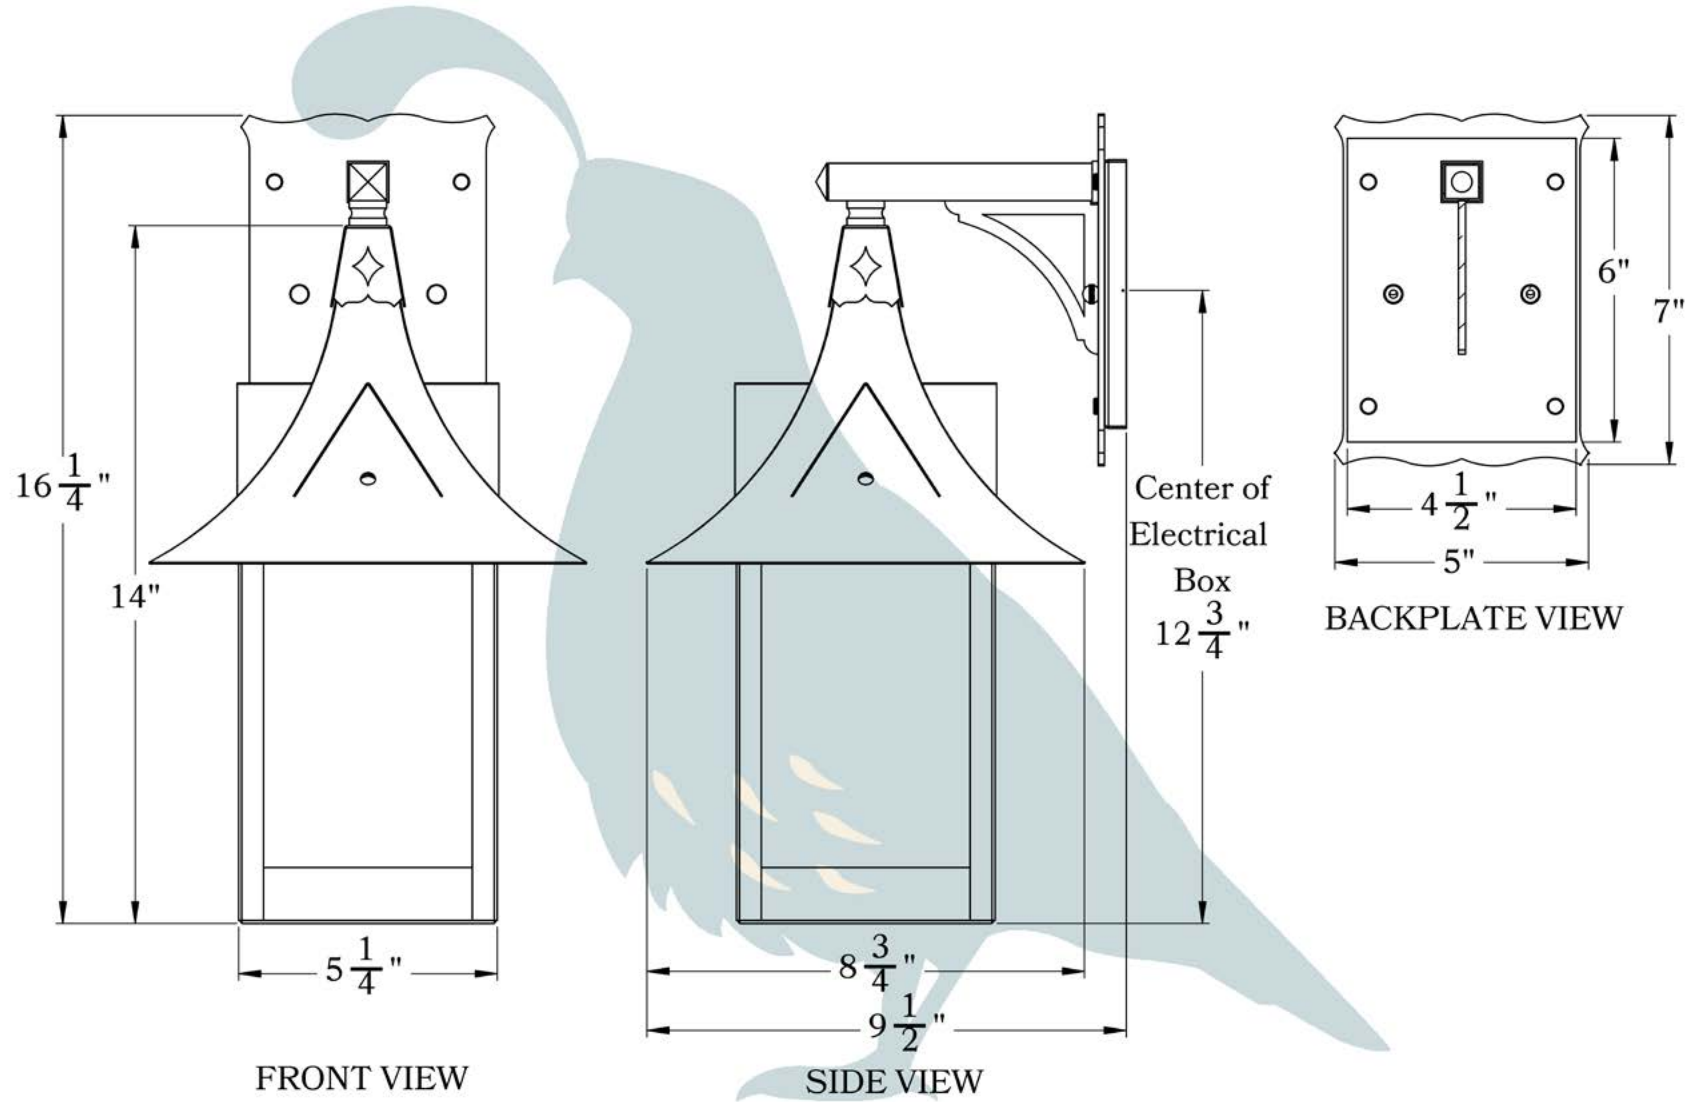

THE BRIDGEVIEW SERIES  
**Column Mount Lantern  
with Candle Cluster**

MEDIUM

**OLD CALIFORNIA**  
FINE LIGHTING &  
HOME GOODS

# Medium

**OLD CALIFORNIA**  
 975 N ENTERPRISE ST • ORANGE, CA 92867

PRODUCT No. | 1043-8-CC  
 TITLE | Bridgeview  
 UL RATING | Wet

LAMP BASE | Candelabra Base (E12)  
 MAX WATTAGE | 2-40W  
 VOLTAGE | 120V

## DIMENSIONS

Roof Width	8 3/4"
Body Width	5 1/4"
Lantern Height	14"
Height	16 1/4"
Projection	9 1/2"
Mounting Plate	5" x 7"

## ELECTRICAL SPECS

UL Rating	Wet
Voltage	120V
Socket Type	Candelabra Base - E12
Number of Light Bulbs	2
Max Wattage per Bulb	40W
LED Bulb	Supplied
Dimmable	Yes