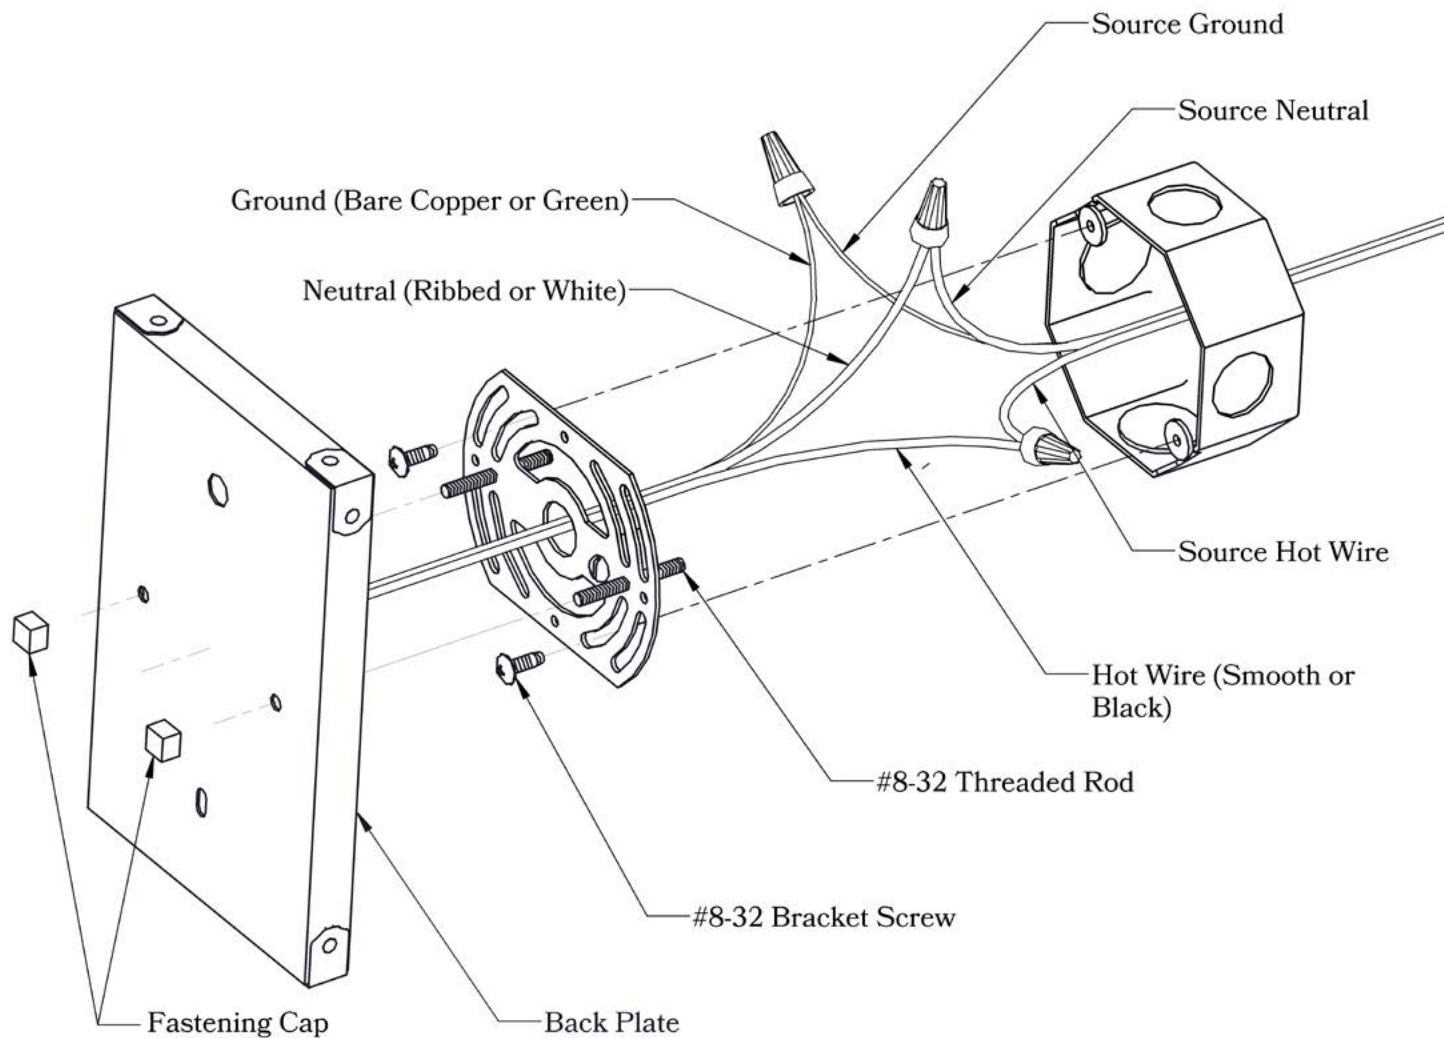

## OVERLAYS AVAILABLE IN THIS SERIES

Cathedral

Gothic

Cross

Vaulted

Glass Only

**MOUNTING INSTRUCTIONS • Wall Mount With Caps****CAUTION—DISCONNECT POWER**

Always shut off power when installing or repairing this (or any other) electrical appliance. Failure to do so may result in severe injury or death. This product must be installed in accordance with applicable installation codes by a person familiar with the construction and operation of the product, and the hazards involved.