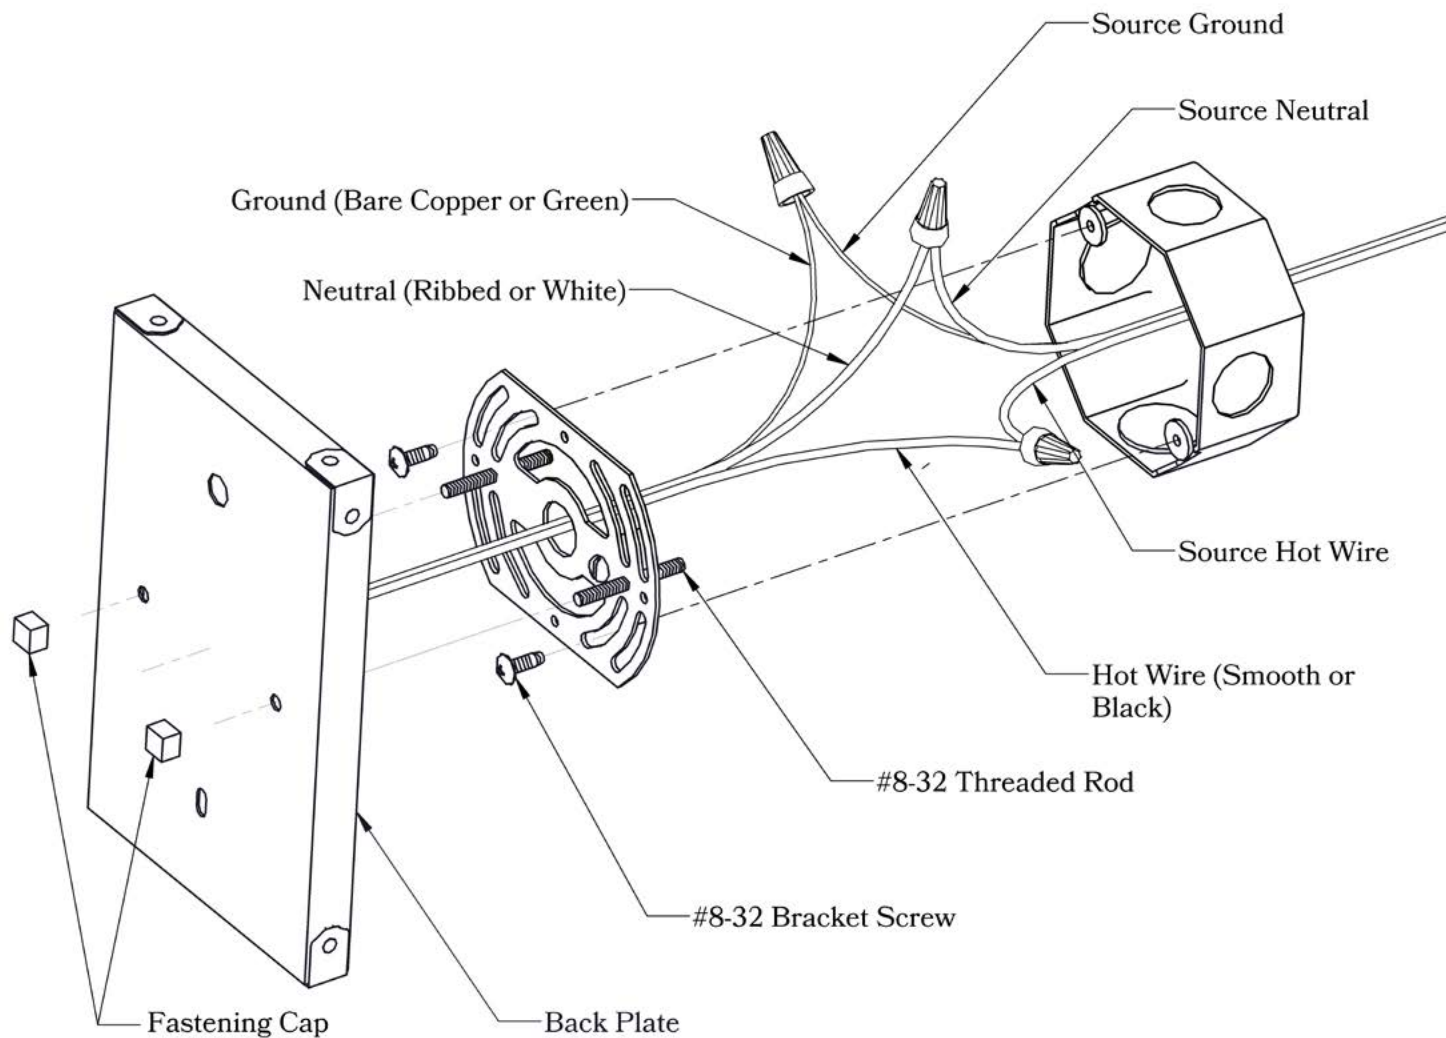

DIMENSIONS

Roof Width	8 3/4"
Body Width	5 1/4"
Lantern Height	14"
Height	16 1/4"
Projection	9 1/2"
Mounting Plate	5" x 7"

ELECTRICAL SPECS

UL Rating	Wet
Voltage	120V
Socket Type	Medium Base - E26
Number of Light Bulbs	1
Max Wattage per Bulb	100W
LED Bulb	Supplied
Dimmable	Yes

Gothic

Cross

Vaulted

Glass Only

MOUNTING INSTRUCTIONS • Wall Mount With Caps**CAUTION—DISCONNECT POWER**

Always shut off power when installing or repairing this (or any other) electrical appliance. Failure to do so may result in severe injury or death. This product must be installed in accordance with applicable installation codes by a person familiar with the construction and operation of the product, and the hazards involved.