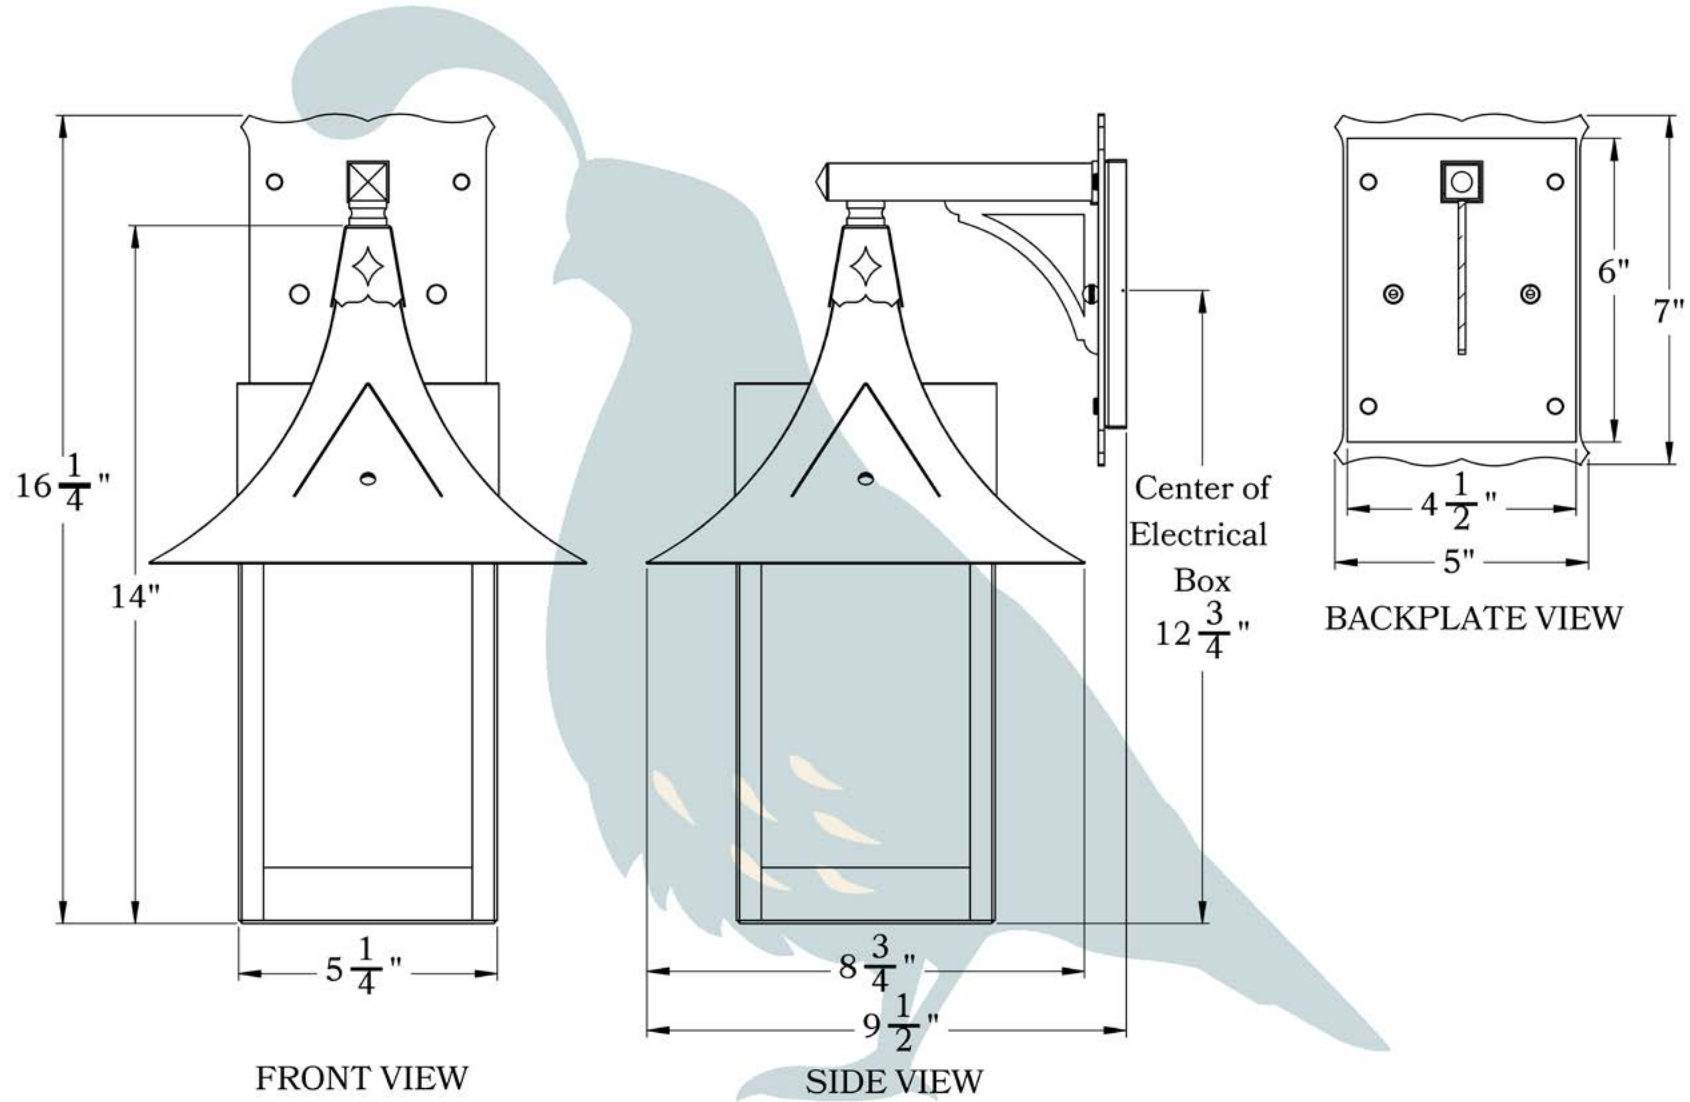

THE BRIDGEVIEW SERIES
Straight Arm Sconce
MEDIUM

OLD CALIFORNIA
FINE LIGHTING & HOME GOODS

Medium

PRODUCT No. | 1043-8
 TITLE | Bridgeview
 UL RATING | Wet

LAMP BASE | Medium Base (E26)
 MAX WATTAGE | 100W
 VOLTAGE | 120V

DIMENSIONS

Roof Width	8 3/4"
Body Width	5 1/4"
Lantern Height	14"
Height	16 1/4"
Projection	9 1/2"
Mounting Plate	5" x 7"

ELECTRICAL SPECS

UL Rating	Wet
Voltage	120V
Socket Type	Medium Base - E26
Number of Light Bulbs	1
Max Wattage per Bulb	100W
LED Bulb	Supplied
Dimmable	Yes