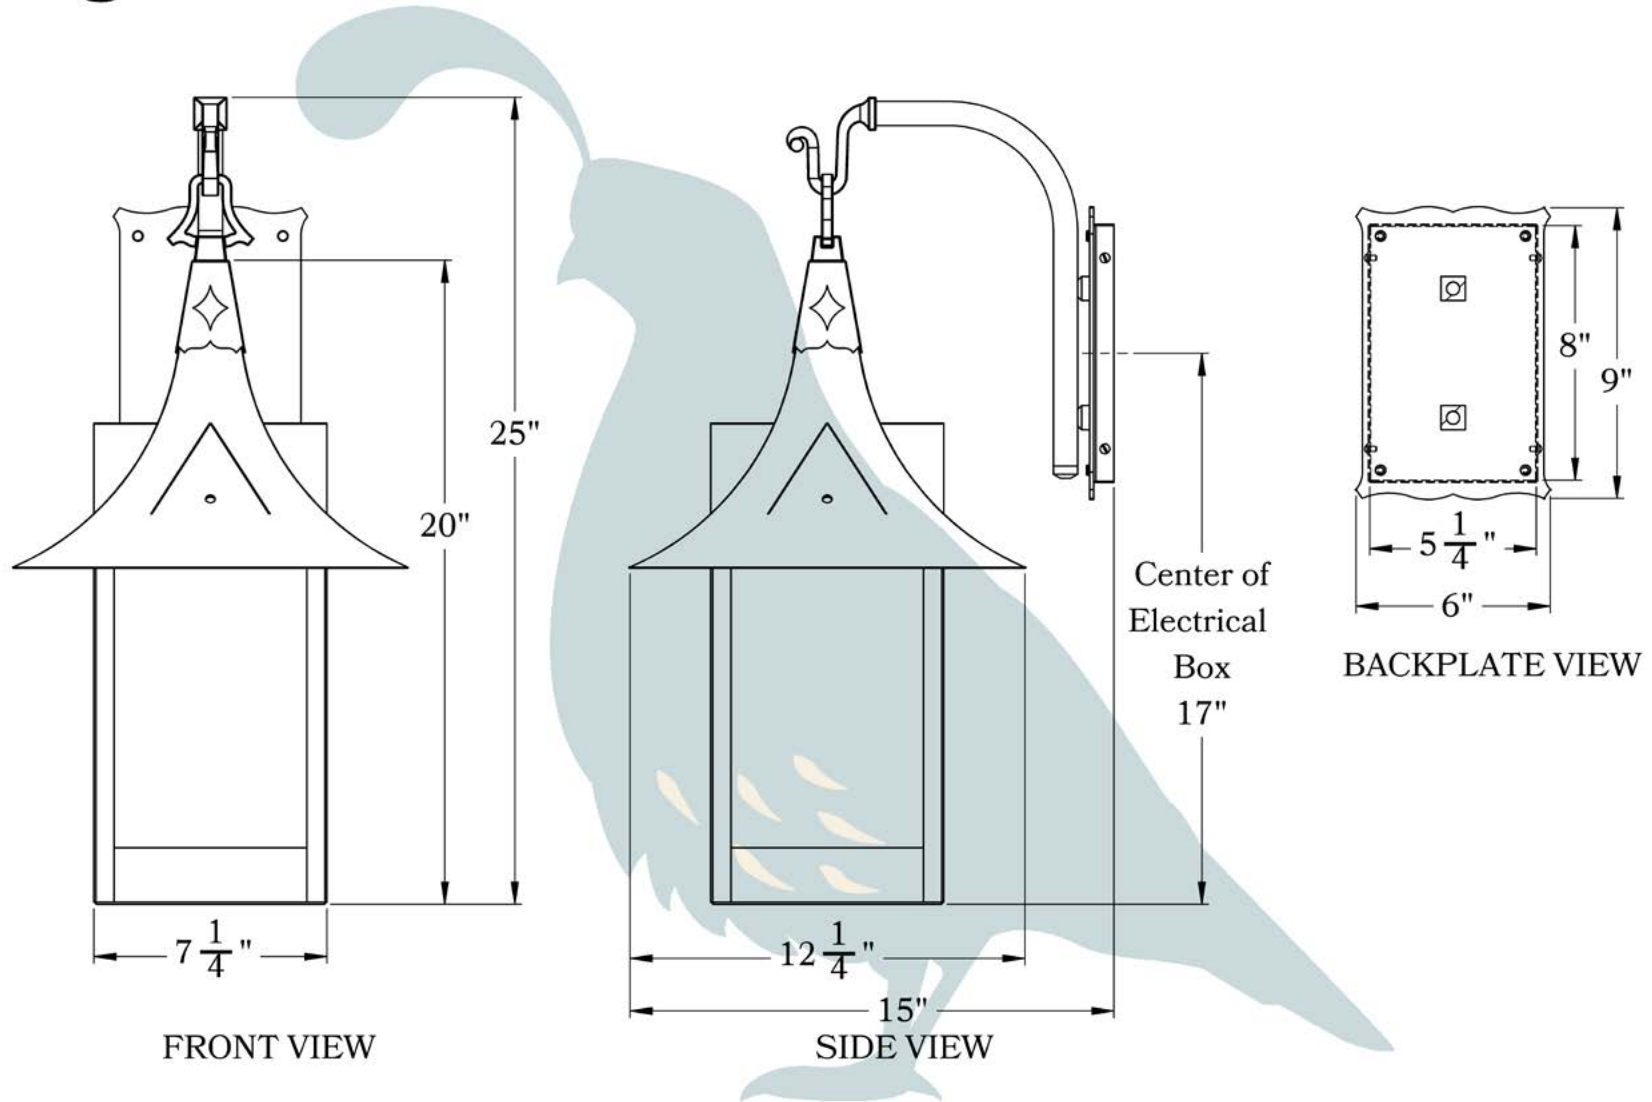

PRODUCT NO. 1044-I-CC

THE BRIDGEVIEW SERIES  
**Hook Arm Sconce  
with Candle Cluster**

LARGE

**OLD CALIFORNIA**  
FINE LIGHTING &  
HOME GOODS

# Large

**OLD CALIFORNIA**  
 975 N ENTERPRISE ST • ORANGE, CA 92867

PRODUCT No.	1044-1	LAMP BASE	Candelabra Base (E12)
TITLE	Bridgeview	MAX WATTAGE	3-40W
UL RATING	Damp	VOLTAGE	120V

**PROPRIETARY AND CONFIDENTIAL**  
 The information contained in this drawing is the sole property of Old California. Any reproduction in part or as a whole without written permission from Old California is prohibited.

## DIMENSIONS

Roof Width	12 1/4"
Body Width	7 1/4"
Lantern Height	14"
Height	20"
Projection	15"
Mounting Plate	6" x 9"

## ELECTRICAL SPECS

UL Rating	Damp
Voltage	120V
Socket Type	Candelabra Base - E12
Number of Light Bulbs	3
Max Wattage per Bulb	40W
LED Bulb	Supplied
Dimmable	Yes