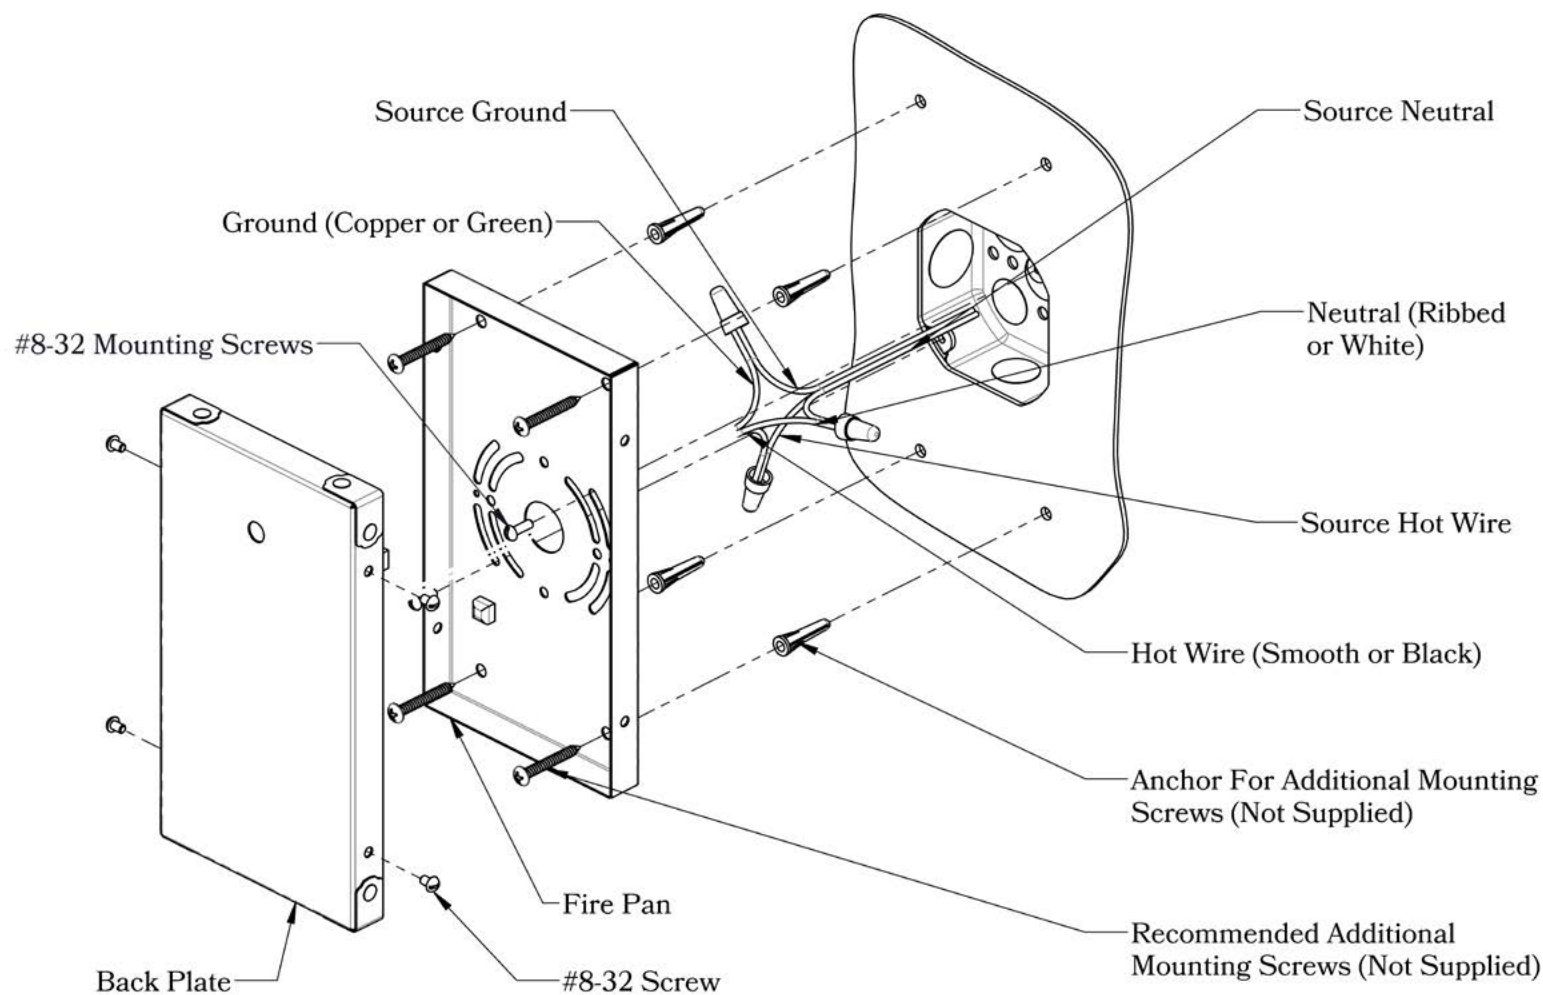

## OVERLAYS AVAILABLE IN THIS SERIES

Cathedral

Gothic

Cross

Vaulted

Glass Only

**MOUNTING INSTRUCTIONS • Wall Mount With Fire Pan****CAUTION—DISCONNECT POWER**

Always shut off power when installing or repairing this (or any other) electrical appliance. Failure to do so may result in severe injury or death. This product must be installed in accordance with applicable installation codes by a person familiar with the construction and operation of the product, and the hazards involved.