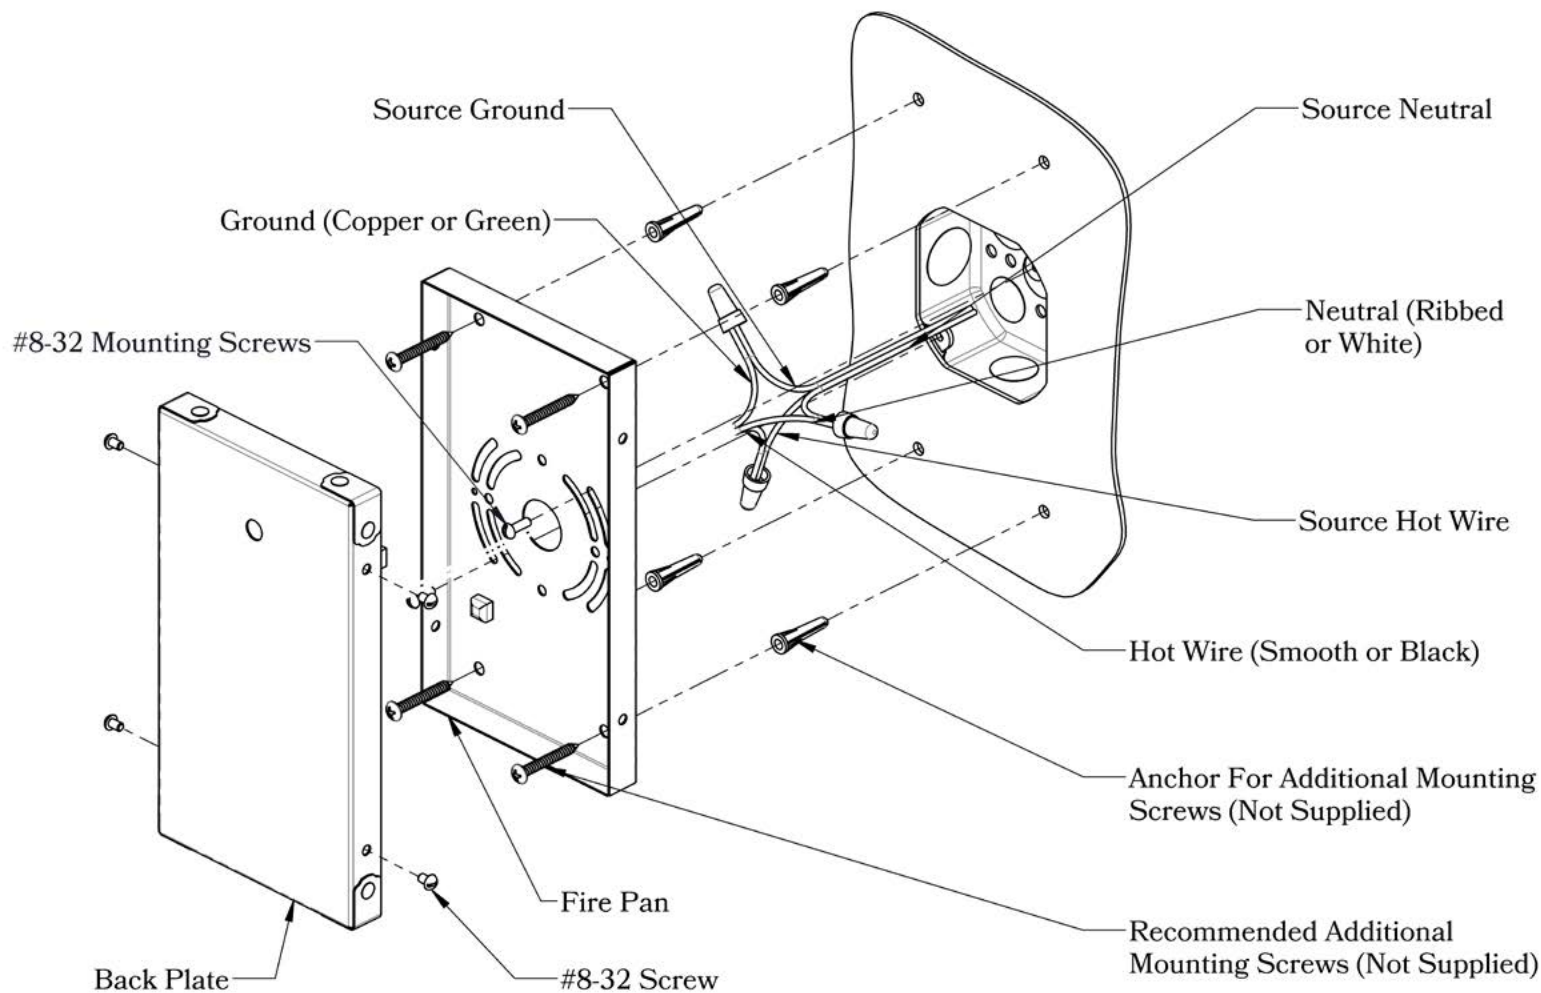

DIMENSIONS

Roof Width	12 1/4"
Body Width	7 1/4"
Lantern Height	20"
Height	25"
Projection	15"
Mounting Plate	6" x 9"

ELECTRICAL SPECS

UL Rating	Damp
Voltage	120V
Socket Type	Medium Base - E26
Number of Light Bulbs	1
Max Wattage per Bulb	100W
LED Bulb	Supplied
Dimmable	Yes

Gothic

Cross

Vaulted

Glass Only

MOUNTING INSTRUCTIONS • Wall Mount With Fire Pan**CAUTION—DISCONNECT POWER**

Always shut off power when installing or repairing this (or any other) electrical appliance. Failure to do so may result in severe injury or death. This product must be installed in accordance with applicable installation codes by a person familiar with the construction and operation of the product, and the hazards involved.