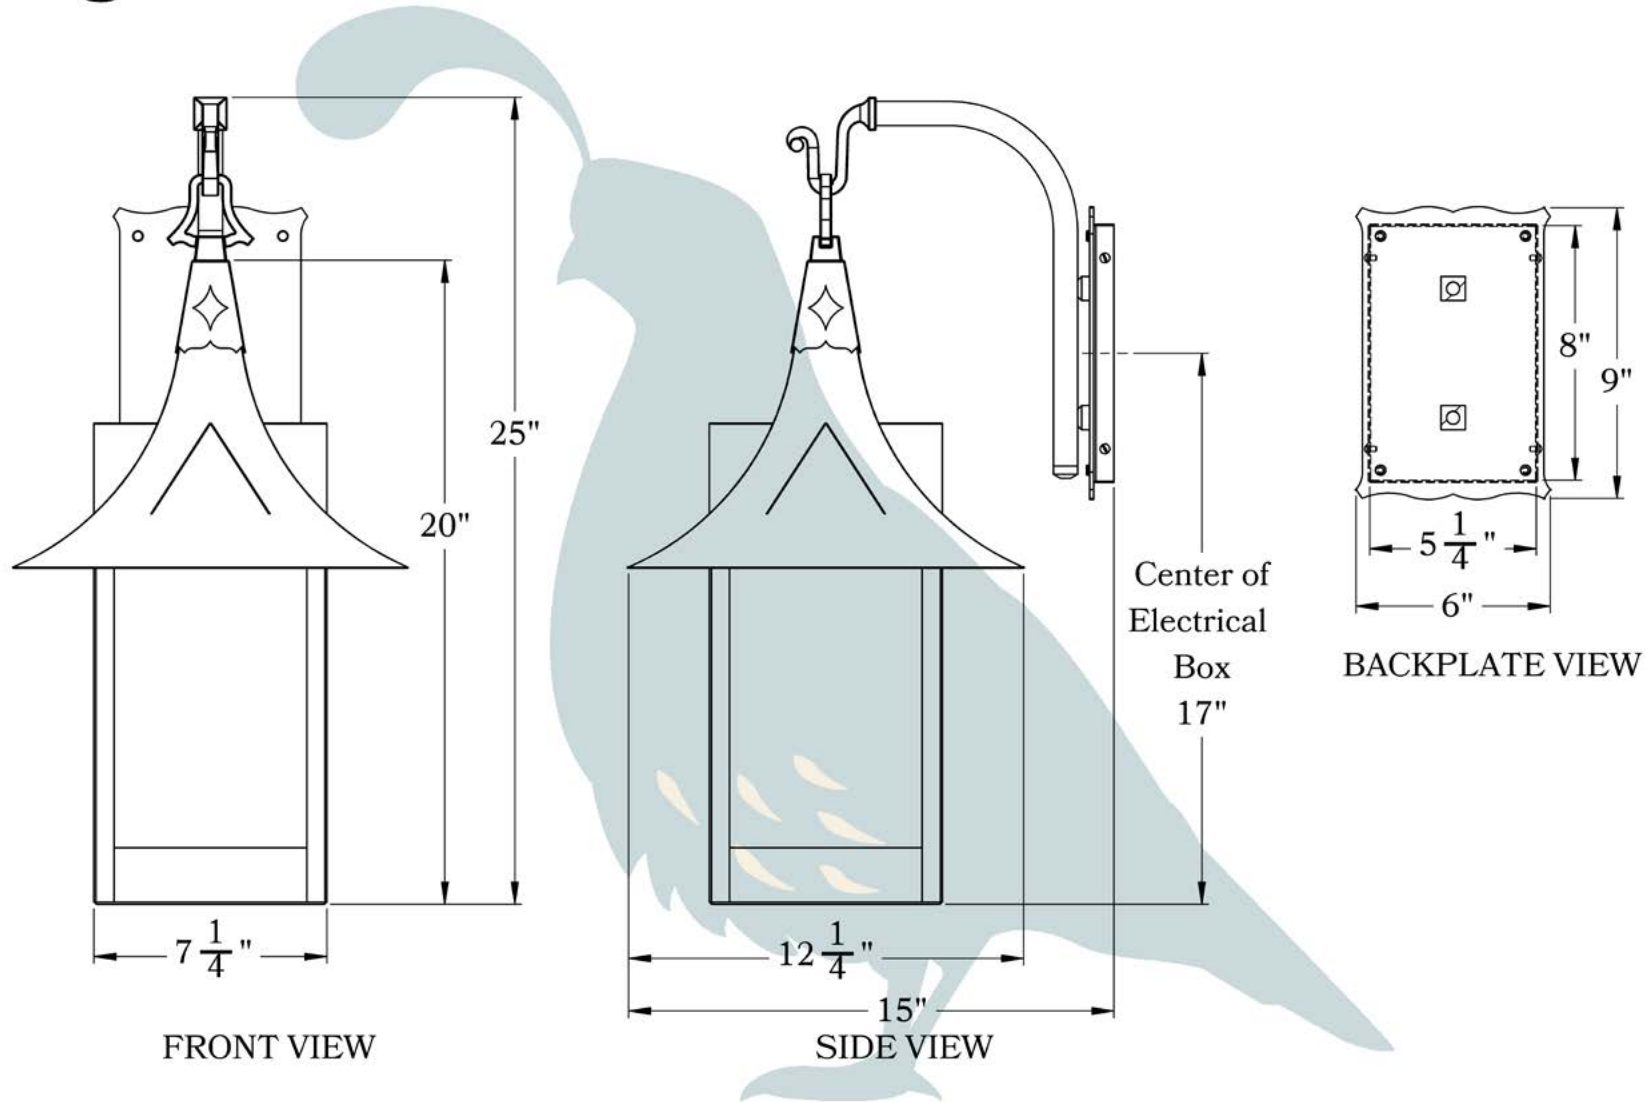

THE BRIDGEVIEW SERIES
Hook Arm Sconce
LARGE

OLD CALIFORNIA
FINE LIGHTING & HOME GOODS

Large

975 N ENTERPRISE ST • ORANGE, CA 92867

PRODUCT No. | 1044-1
 TITLE | Bridgeview
 UL RATING | Damp

LAMP BASE | Medium Base (E26)
 MAX WATTAGE | 100W
 VOLTAGE | 120V

DIMENSIONS

Roof Width	12 1/4"
Body Width	7 1/4"
Lantern Height	20"
Height	25"
Projection	15"
Mounting Plate	6" x 9"

ELECTRICAL SPECS

UL Rating	Damp
Voltage	120V
Socket Type	Medium Base - E26
Number of Light Bulbs	1
Max Wattage per Bulb	100W
LED Bulb	Supplied
Dimmable	Yes