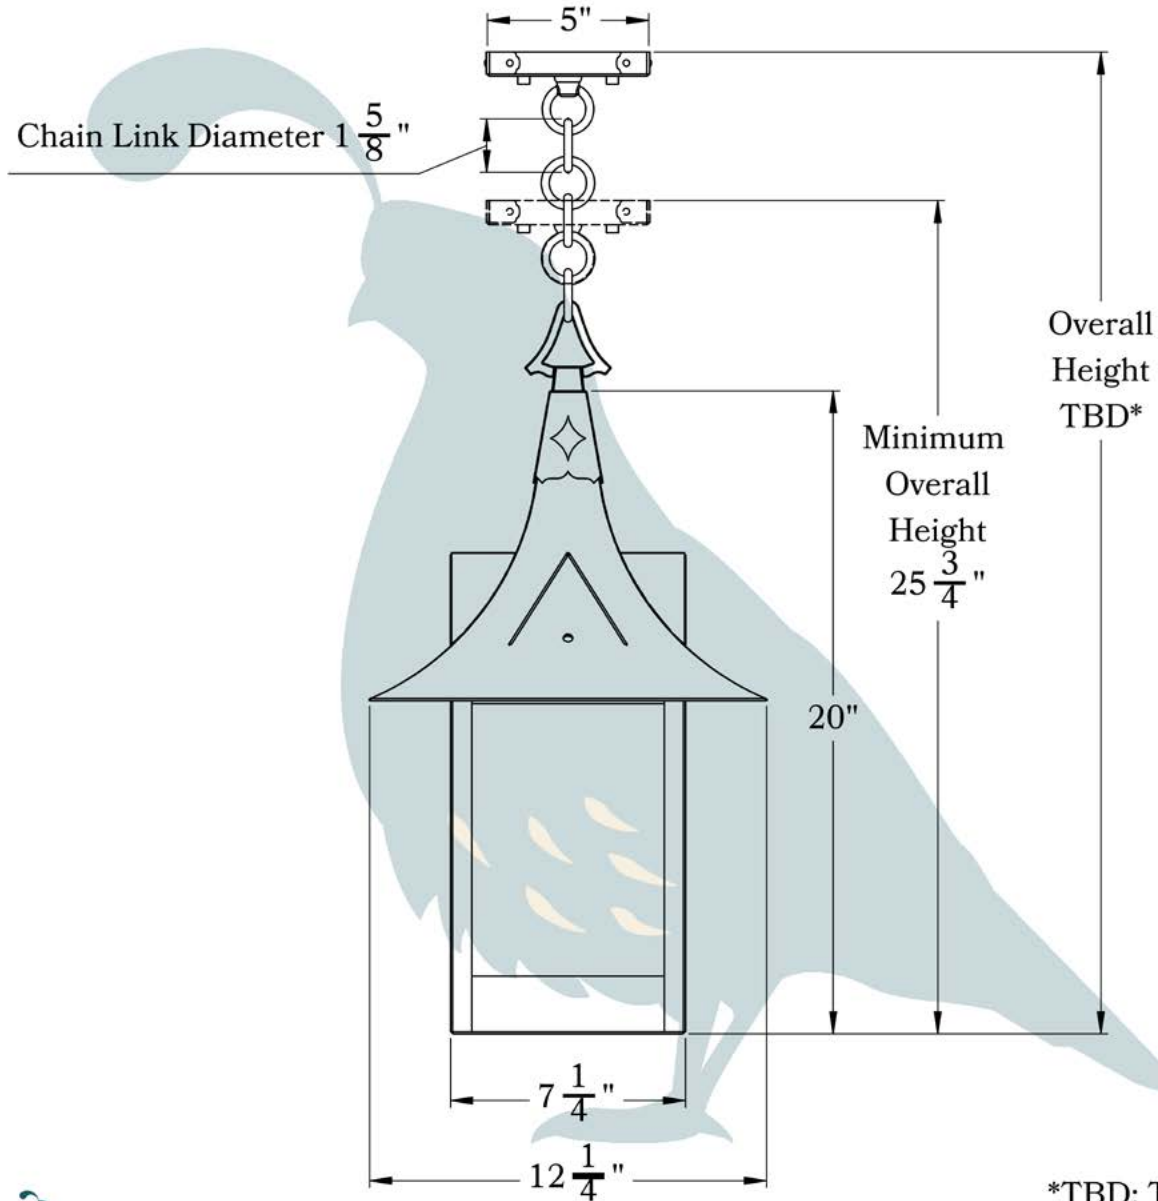

THE BRIDGEVIEW SERIES
**Chain Pendant Lantern
with Candle Cluster**
LARGE

OLD CALIFORNIA
FINE LIGHTING &
HOME GOODS

Large

*TBD: To Be Determined

PROPRIETARY AND CONFIDENTIAL

The information contained in this drawing is the sole property of Old California. Any reproduction in part or as a whole without written permission from Old California is prohibited.

PRODUCT No.	1044-4-CC	LAMP BASE	Candelabra Base (E12)
TITLE	Bridgeview	MAX WATTAGE	3-40W
UL RATING	Damp	VOLTAGE	120V

DIMENSIONS

Roof Width	12 1/4"
Body Width	7 1/4"
Lantern Height	20"
Minimum Height	25 3/4"
Canopy	5"

ELECTRICAL SPECS

UL Rating	Damp
Voltage	120V
Socket Type	Candelabra Base - E12
Number of Light Bulbs	3
Max Wattage per Bulb	40W
LED Bulb	Supplied
Dimmable	Yes

ADDITIONAL INFORMATION

Manufacturer	Old California
Mounting Location	Interior and Exterior
Material	Brass
Multiple Overlay Options	Yes
Bottom Glass Panels	Included

OVERLAYS AVAILABLE IN THIS SERIES

Cathedral

Gothic

Cross

Vaulted

Glass Only

MOUNTING INSTRUCTIONS • Chain Mount Without Fire Pan**CAUTION—DISCONNECT POWER**

Always shut off power when installing or repairing this (or any other) electrical appliance. Failure to do so may result in severe injury or death. This product must be installed in accordance with applicable installation codes by a person familiar with the construction and operation of the product, and the hazards involved.