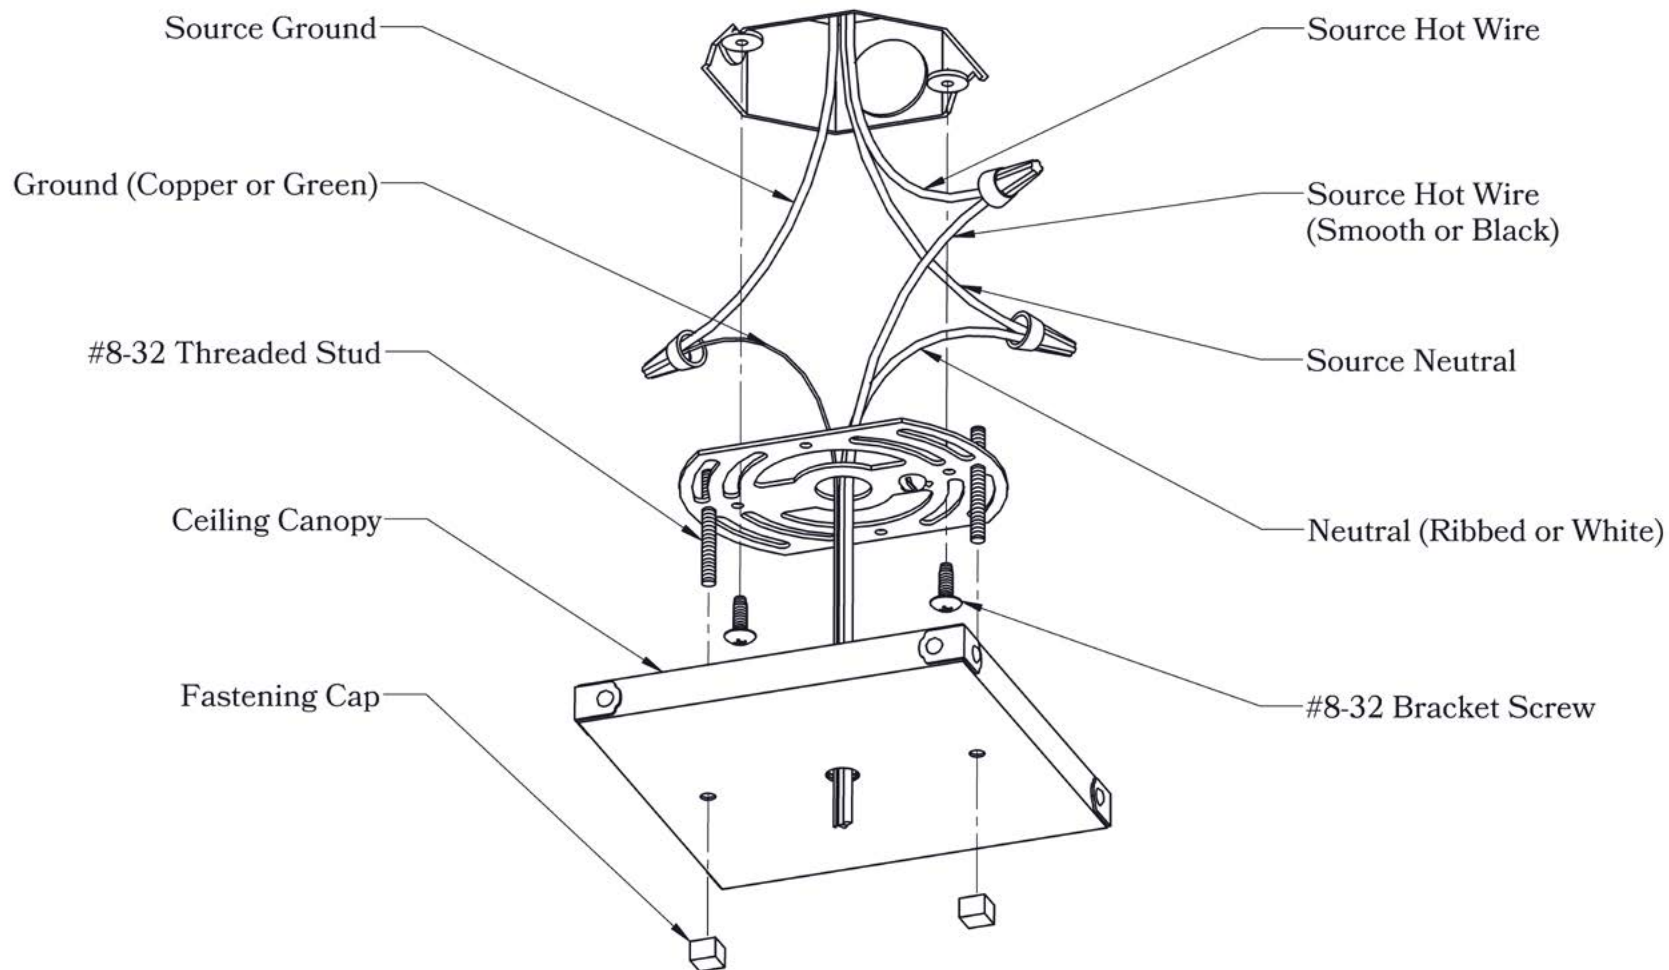

PRODUCT No.	1044-4-CC	LAMP BASE	Candelabra Base (E12)
TITLE	Bridgeview	MAX WATTAGE	3-40W
UL RATING	Damp	VOLTAGE	120V

DIMENSIONS

Roof Width	12 1/4"
Body Width	7 1/4"
Lantern Height	20"
Minimum Height	25 3/4"
Canopy	5"

ELECTRICAL SPECS

UL Rating	Damp
Voltage	120V
Socket Type	Candelabra Base - E12
Number of Light Bulbs	3
Max Wattage per Bulb	40W
LED Bulb	Supplied
Dimmable	Yes

ADDITIONAL INFORMATION

Manufacturer	Old California
Mounting Location	Interior and Exterior
Material	Brass
Multiple Overlay Options	Yes
Bottom Glass Panels	Included

OVERLAYS AVAILABLE IN THIS SERIES

Cathedral

Gothic

Cross

Vaulted

Glass Only

MOUNTING INSTRUCTIONS • Chain Mount Without Fire Pan**CAUTION—DISCONNECT POWER**

Always shut off power when installing or repairing this (or any other) electrical appliance. Failure to do so may result in severe injury or death. This product must be installed in accordance with applicable installation codes by a person familiar with the construction and operation of the product, and the hazards involved.