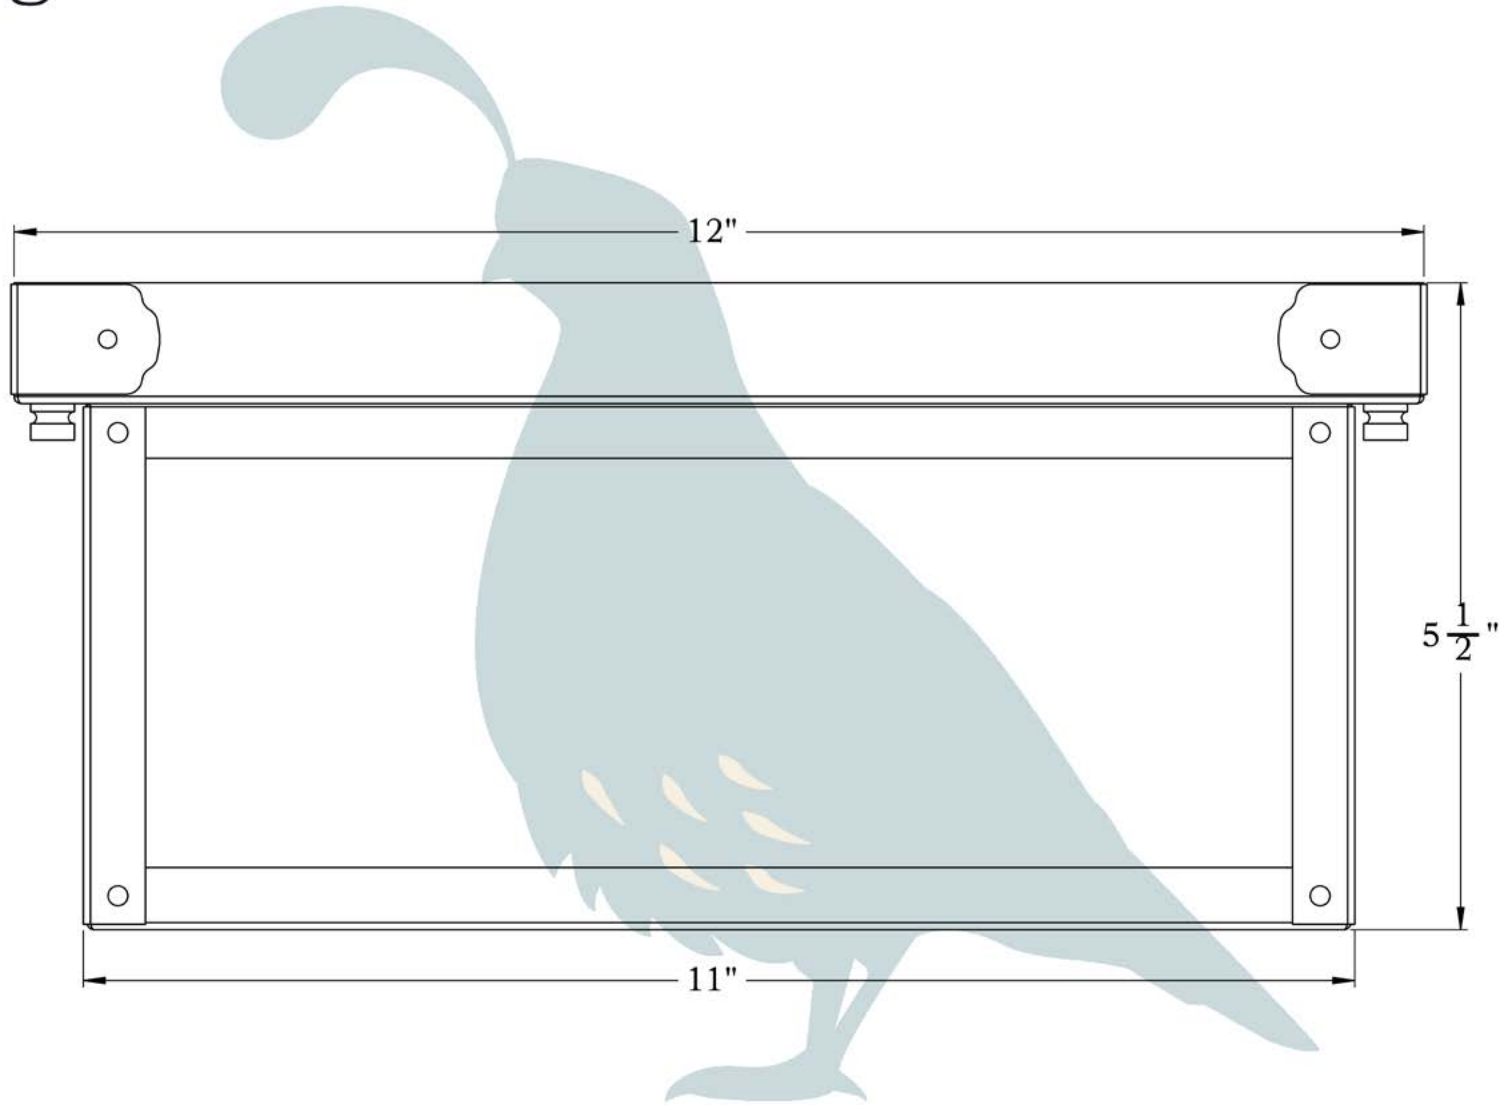

THE BRIDGEVIEW SERIES  
**Ceiling Light**  
LARGE

**OLD CALIFORNIA**  
FINE LIGHTING &  
HOME GOODS

# Large

## DIMENSIONS

Height	5 1/2"
Width	12"
Body Width	11"
Mounting Plate	12"