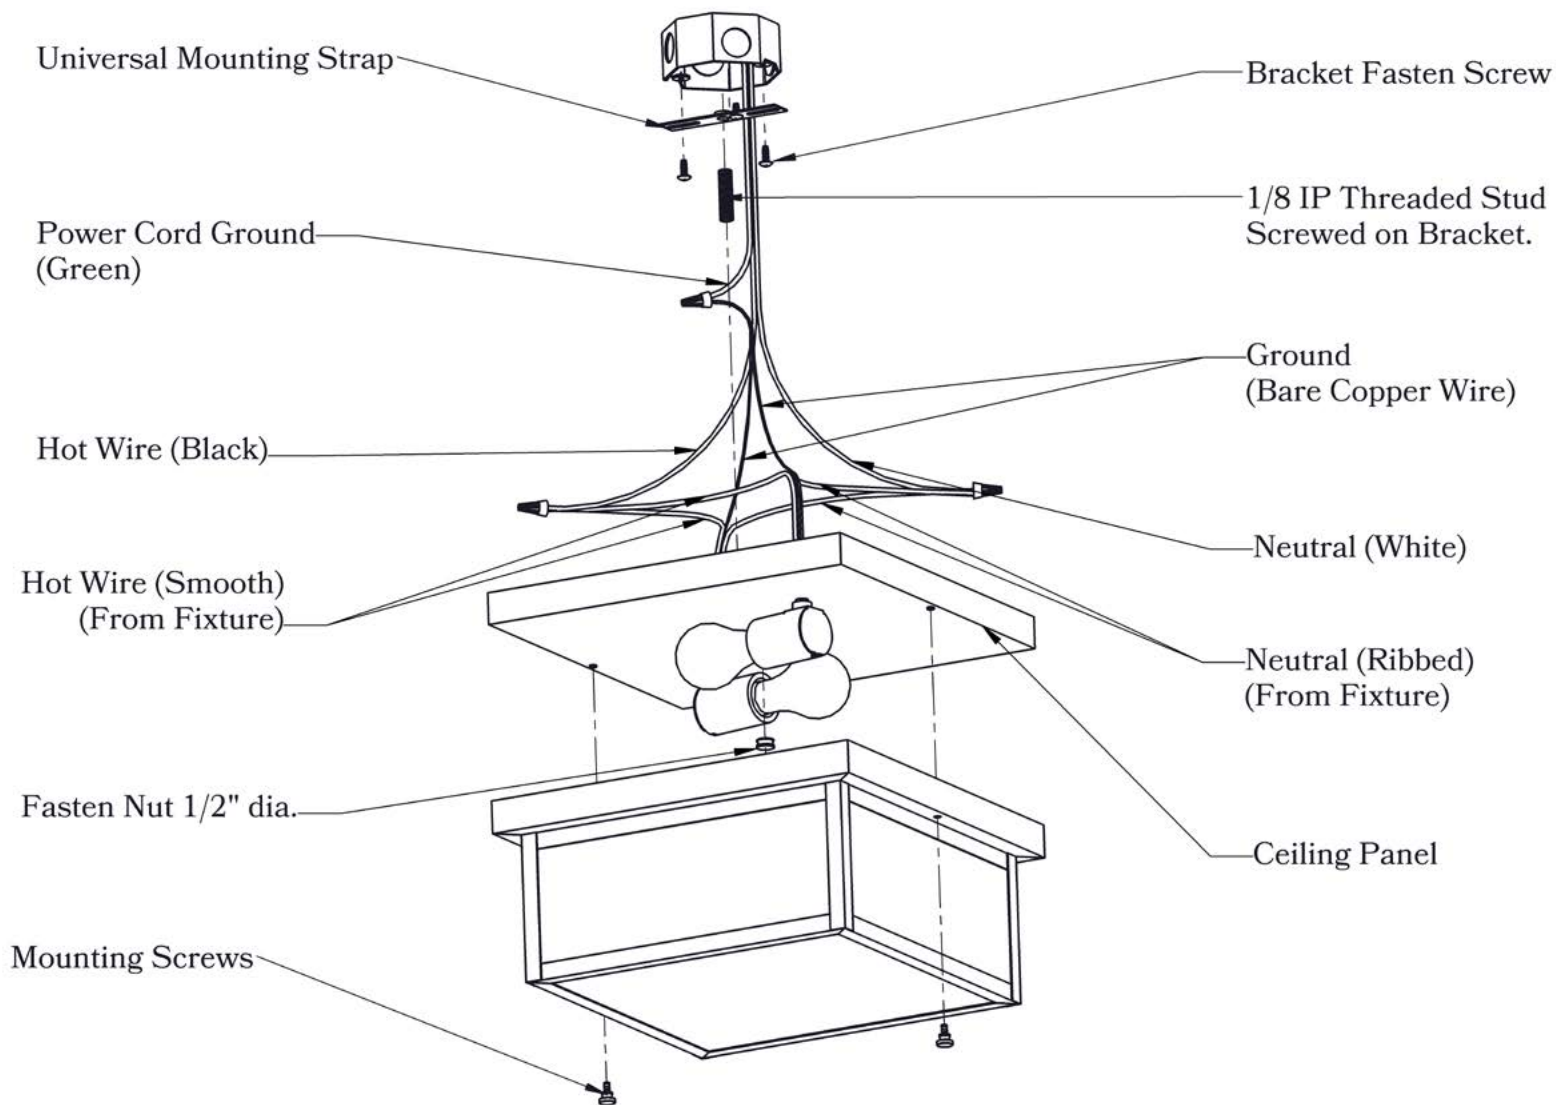

MOUNTING INSTRUCTIONS • Standard Ceiling Mount Version 1

CAUTION—DISCONNECT POWER

Always shut off power when installing or repairing this (or any other) electrical appliance. Failure to do so may result in severe injury or death. This product must be installed in accordance with applicable installation codes by a person familiar with the construction and operation of the product, and the hazards involved.