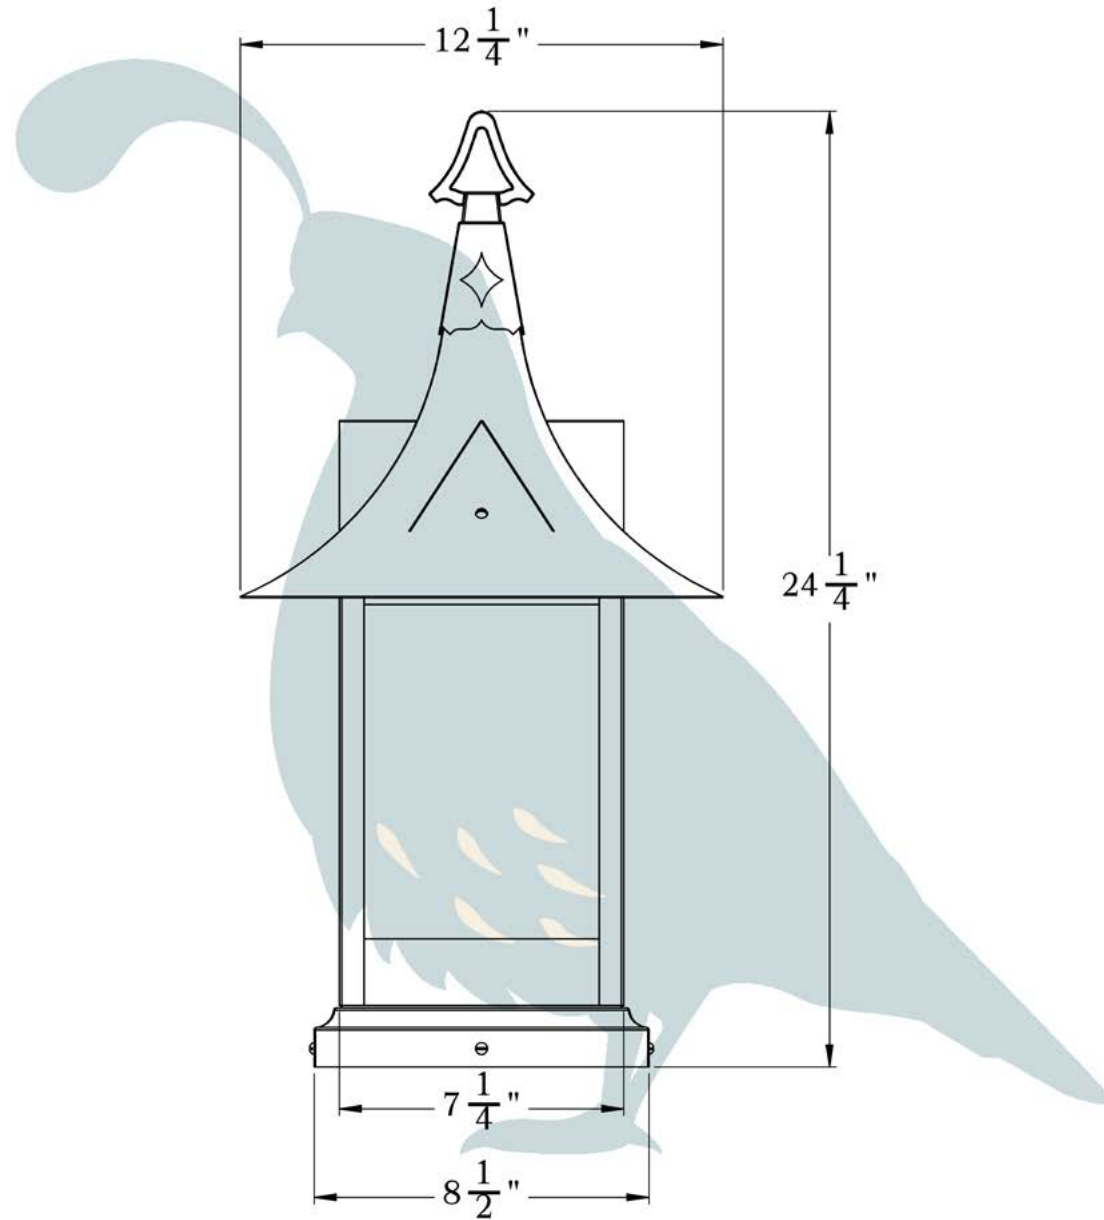

THE BRIDGEVIEW SERIES
Column Mount Lantern

LARGE

OLD CALIFORNIA
FINE LIGHTING & HOME GOODS

Large

OLD CALIFORNIA
 975 N ENTERPRISE ST • ORANGE, CA 92867

PRODUCT No.	1044-6	LAMP BASE	Medium Base (E26)
TITLE	Bridgeview	MAX WATTAGE	100W
UL RATING	Wet	VOLTAGE	12V or 120V

DIMENSIONS

Roof Width	12 1/4"
Body Width	7 1/4"
Height	24 1/4"
Mounting Plate	8 1/2"

OVERLAYS AVAILABLE IN THIS SERIES

Cathedral

Gothic

Cross

Vaulted

Glass Only

ELECTRICAL SPECS

UL Rating	Wet
Voltage	12V or 120V
Socket Type	Medium Base - E26
Number of Light Bulbs	1
Max Wattage per Bulb	100W
LED Bulb	Supplied

ADDITIONAL INFORMATION

Manufacturer	Old California
Mounting Location	Exterior Only
Material	Brass
Multiple Overlay Options	Yes