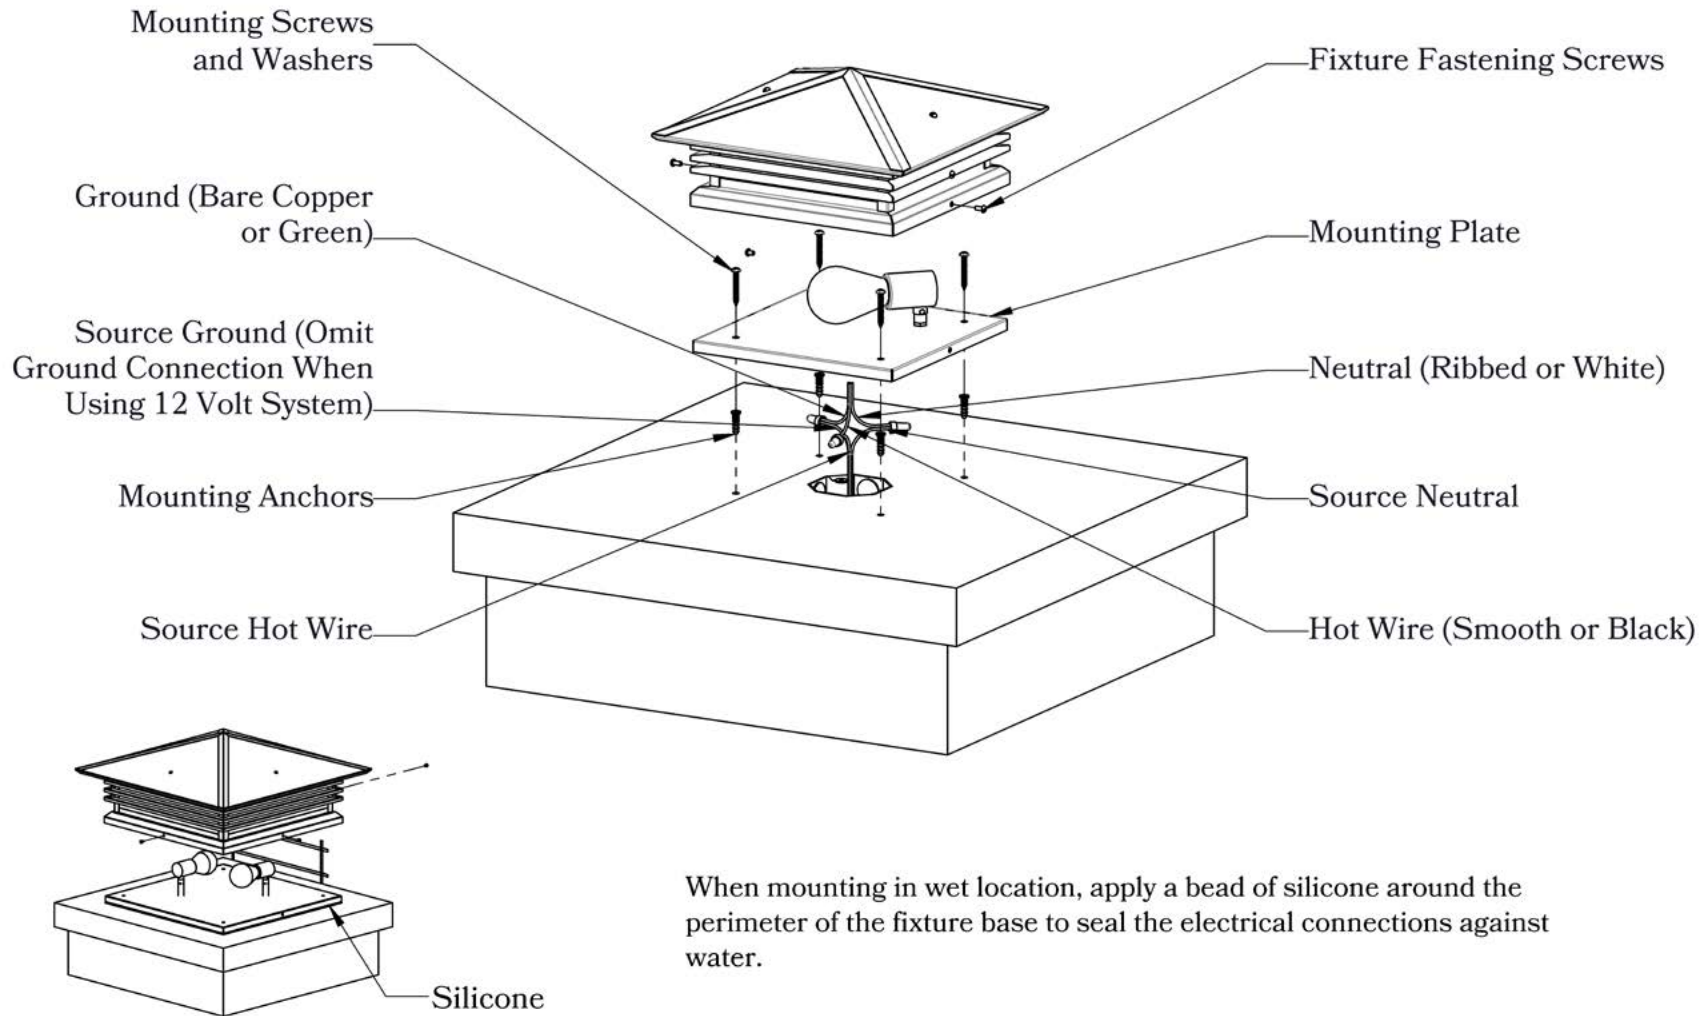

MOUNTING INSTRUCTIONS • Column Light Version One

CAUTION—DISCONNECT POWER

Always shut off power when installing or repairing this (or any other) electrical appliance. Failure to do so may result in severe injury or death. This product must be installed in accordance with applicable installation codes by a person familiar with the construction and operation of the product, and the hazards involved.