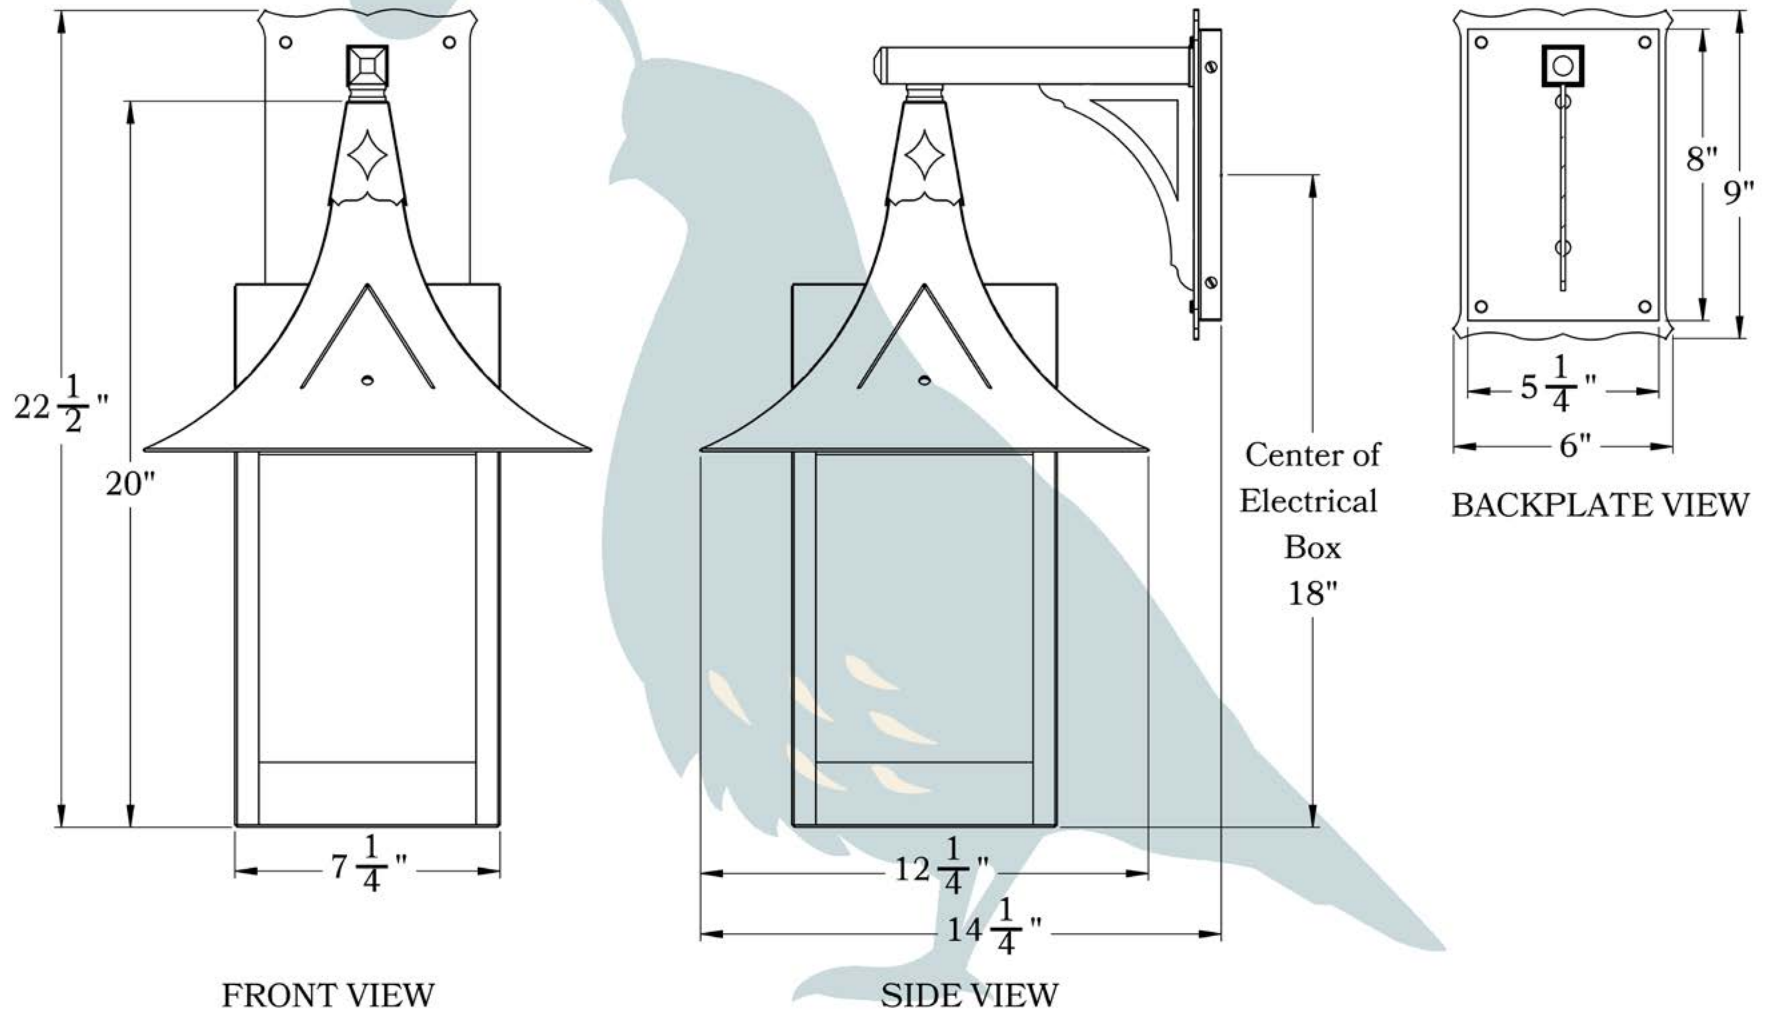

THE BRIDGEVIEW SERIES
**Column Mount Lantern
with Candle Cluster**
LARGE

OLD CALIFORNIA
FINE LIGHTING &
HOME GOODS

Large

PRODUCT No. | 1044-8-CC
 TITLE | Bridgeview
 UL RATING | Wet

LAMP BASE | Candelabra Base (E12)
 MAX WATTAGE | 3-40W
 VOLTAGE | 120V

DIMENSIONS

Roof Width	12 1/4"
Body Width	7 1/4"
Lantern Height	20"
Height	22 1/2"
Projection	14 1/4"
Mounting Plate	6" x 9"

ELECTRICAL SPECS

UL Rating	Wet
Voltage	120V
Socket Type	Candelabra Base - E12
Number of Light Bulbs	3
Max Wattage per Bulb	40W
LED Bulb	Supplied
Dimmable	Yes