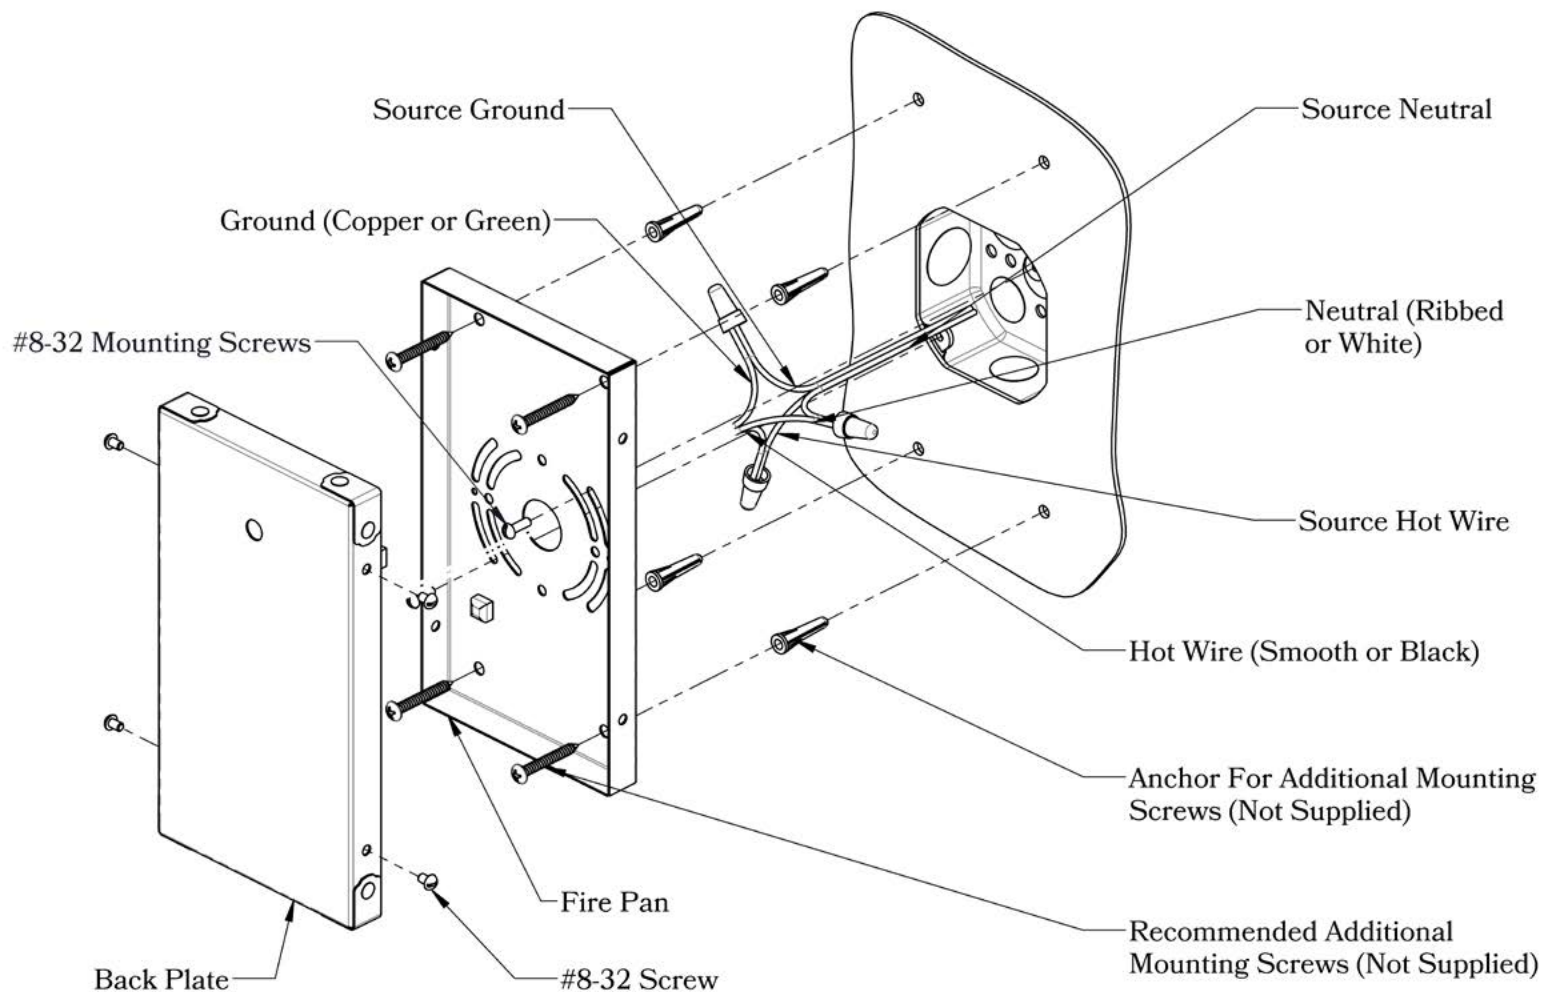

DIMENSIONS

Roof Width	12 1/4"
Body Width	7 1/4"
Lantern Height	20"
Height	22 1/2"
Projection	14 1/4"
Mounting Plate	6" x 9"

ELECTRICAL SPECS

UL Rating	Wet
Voltage	120V
Socket Type	Candelabra Base - E12
Number of Light Bulbs	3
Max Wattage per Bulb	40W
LED Bulb	Supplied
Dimmable	Yes

Gothic

Cross

Vaulted

Glass Only

MOUNTING INSTRUCTIONS • Wall Mount With Fire Pan**CAUTION—DISCONNECT POWER**

Always shut off power when installing or repairing this (or any other) electrical appliance. Failure to do so may result in severe injury or death. This product must be installed in accordance with applicable installation codes by a person familiar with the construction and operation of the product, and the hazards involved.