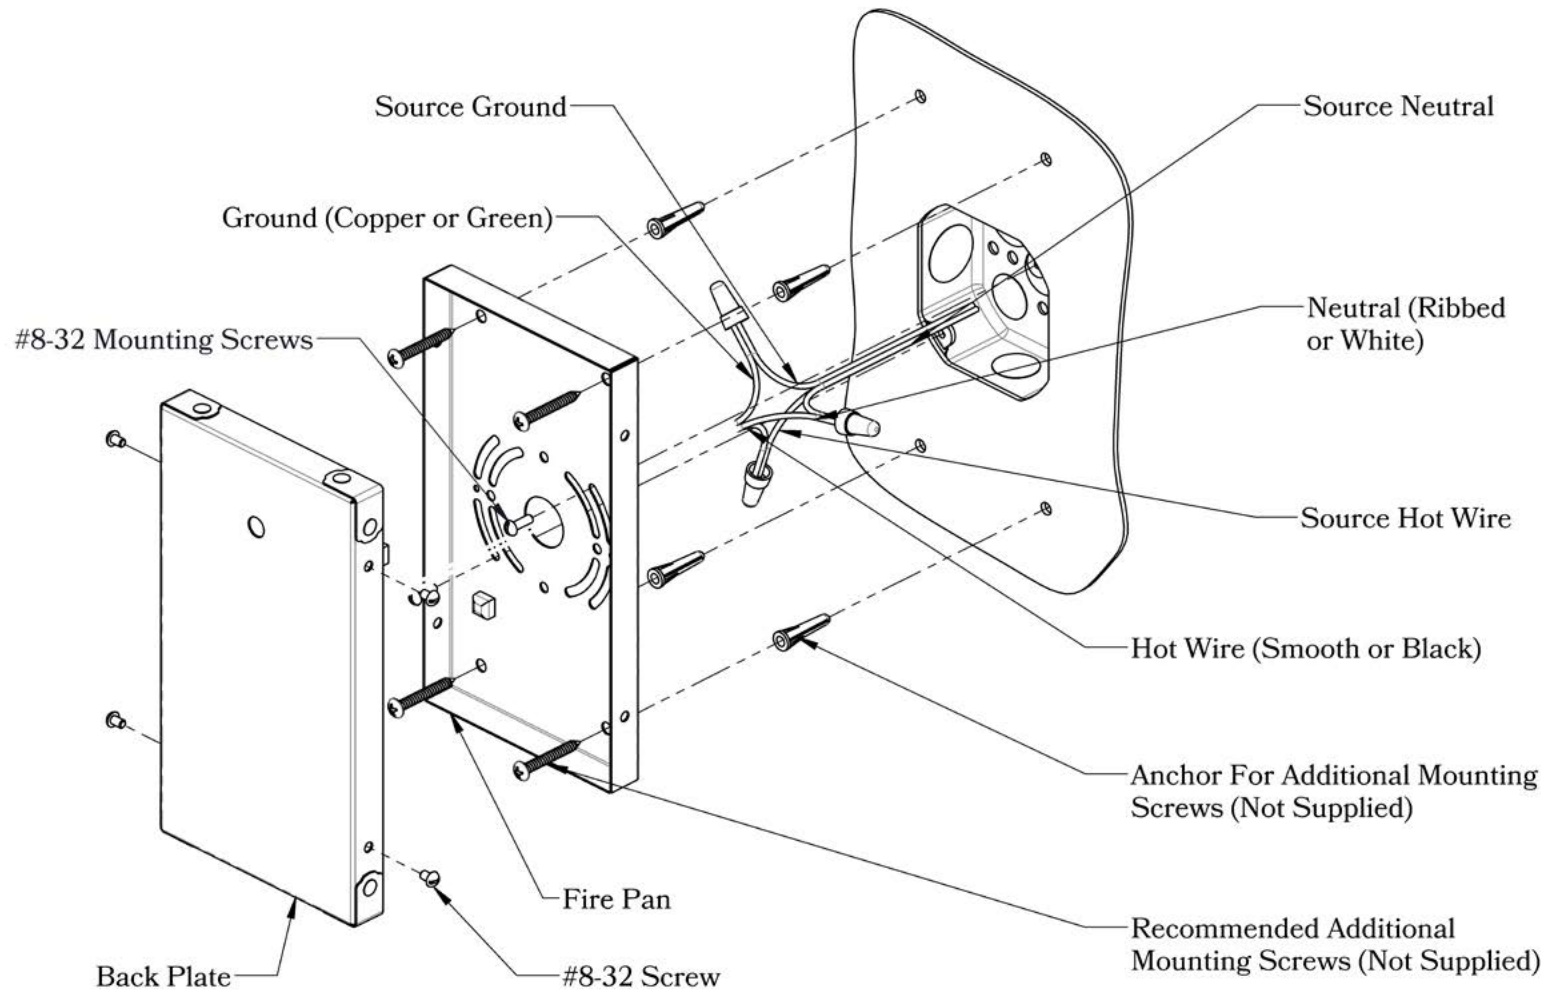

DIMENSIONS

Roof Width	12 1/4"
Body Width	7 1/4"
Lantern Height	20"
Height	22 1/2"
Projection	14 1/4"
Mounting Plate	6" x 9"

ELECTRICAL SPECS

UL Rating	Wet
Voltage	120V
Socket Type	Medium Base - E26
Number of Light Bulbs	1
Max Wattage per Bulb	100W
LED Bulb	Supplied
Dimmable	Yes

Gothic

Cross

Vaulted

Glass Only

MOUNTING INSTRUCTIONS • Wall Mount With Fire Pan**CAUTION—DISCONNECT POWER**

Always shut off power when installing or repairing this (or any other) electrical appliance. Failure to do so may result in severe injury or death. This product must be installed in accordance with applicable installation codes by a person familiar with the construction and operation of the product, and the hazards involved.