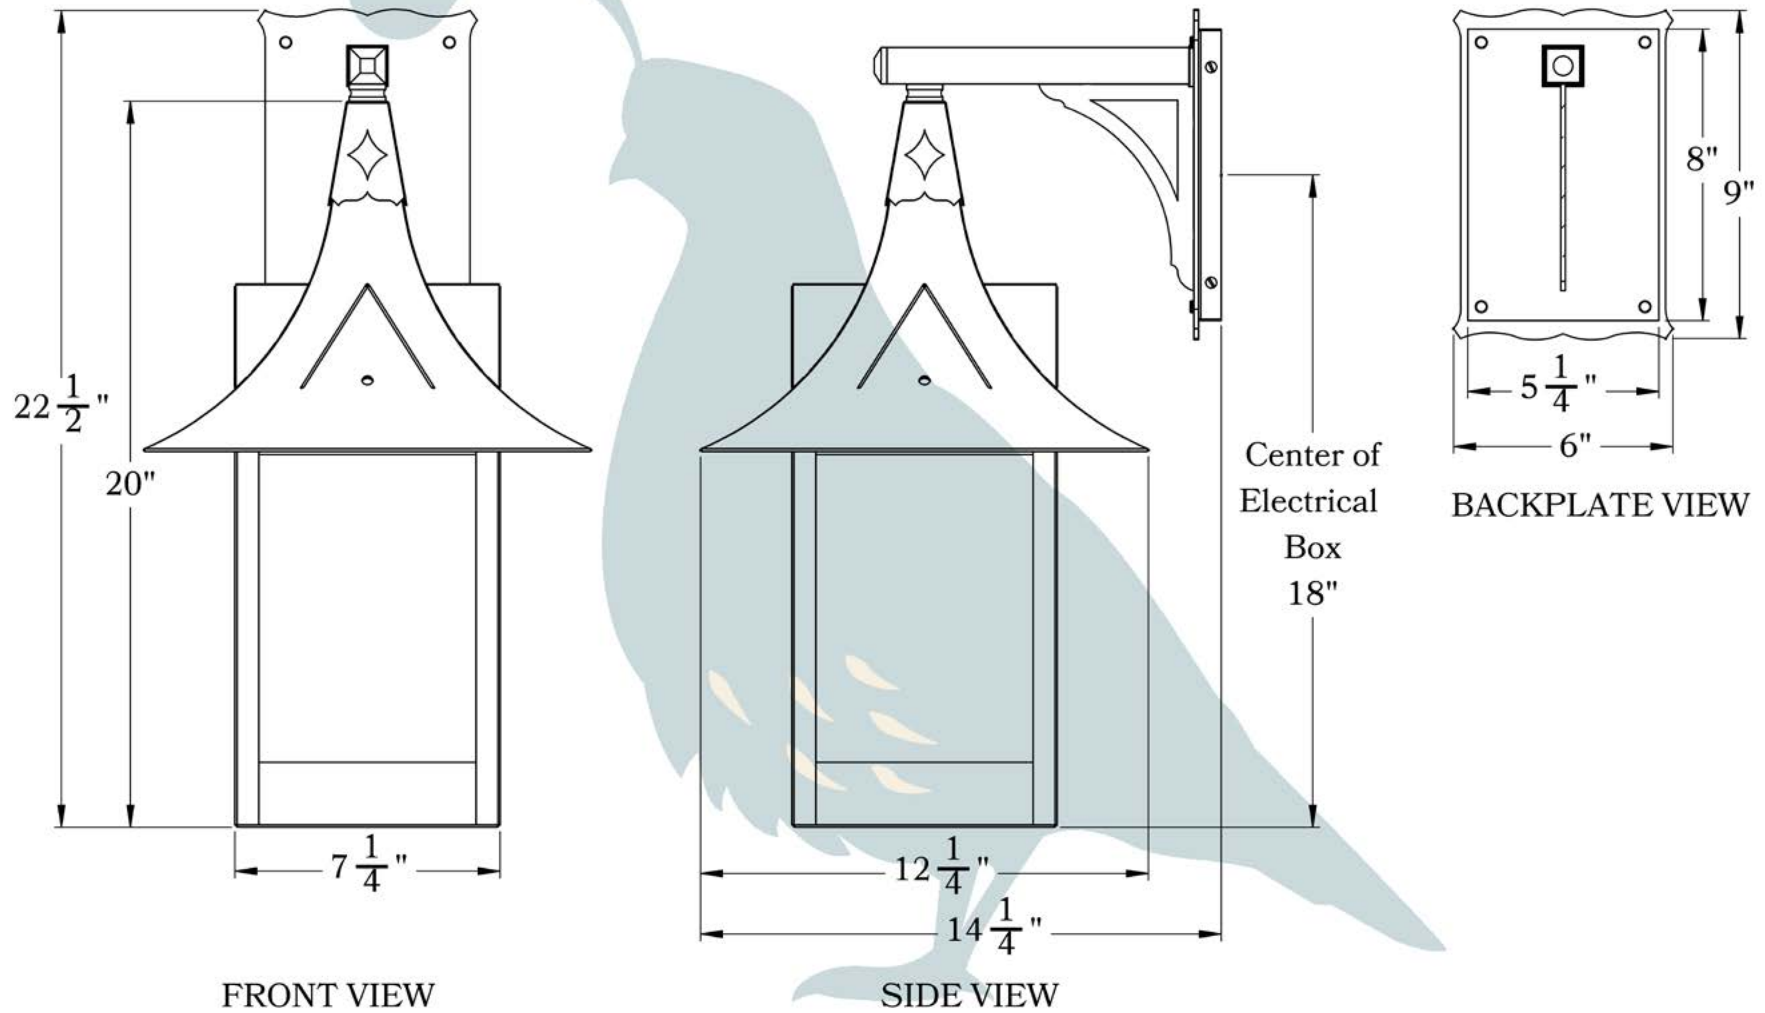

THE BRIDGEVIEW SERIES
Straight Arm Sconce
LARGE

OLD CALIFORNIA
FINE LIGHTING &
HOME GOODS

Large

PRODUCT No. | 1044-8
 TITLE | Bridgeview
 UL RATING | Wet

LAMP BASE | Medium Base (E26)
 MAX WATTAGE | 100W
 VOLTAGE | 120V

DIMENSIONS

Roof Width	12 1/4"
Body Width	7 1/4"
Lantern Height	20"
Height	22 1/2"
Projection	14 1/4"
Mounting Plate	6" x 9"

ELECTRICAL SPECS

UL Rating	Wet
Voltage	120V
Socket Type	Medium Base - E26
Number of Light Bulbs	1
Max Wattage per Bulb	100W
LED Bulb	Supplied
Dimmable	Yes