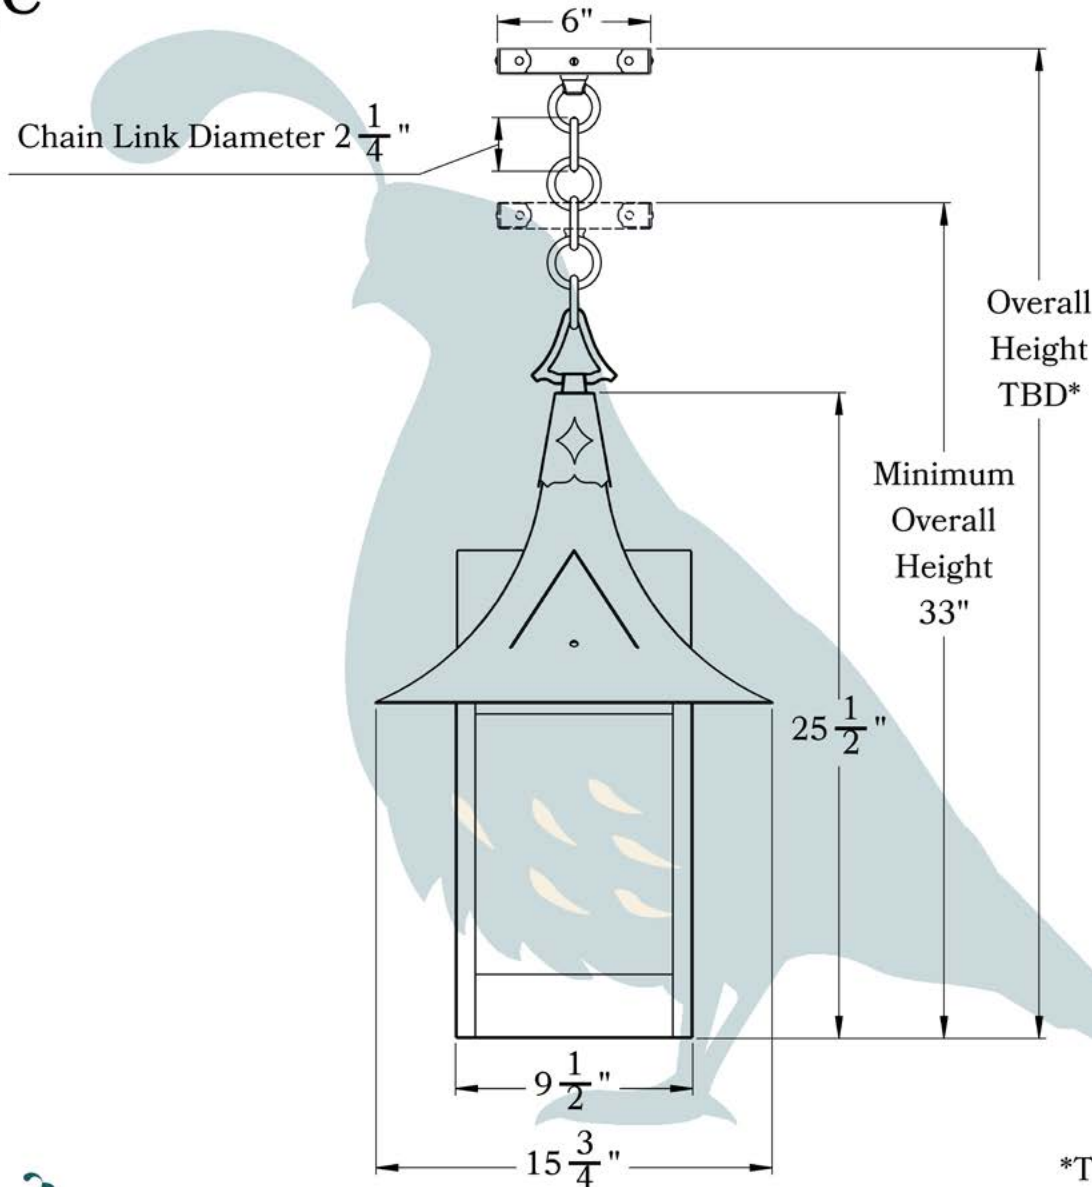

PRODUCT NO. 1045-4-CC

THE BRIDGEVIEW SERIES
**Chain Pendant Lantern
with Candle Cluster**

EXTRA LARGE

**OLD
CALIFORNIA**
FINE LIGHTING &
HOME GOODS

X Large

*TBD: To Be Determined

PRODUCT No.	1045-4-CC	LAMP BASE	Candelabra Base (E12)
TITLE	Bridgeview	MAX WATTAGE	4-40W
UL RATING	Damp	VOLTAGE	120V

DIMENSIONS

Roof Width	15 3/4"
Body Width	9 1/2"
Lantern Height	25 1/2"
Minimum Height	33"
Canopy	6"

ELECTRICAL SPECS

UL Rating	Damp
Voltage	120V
Socket Type	Candelabra Base - E12
Number of Light Bulbs	4
Max Wattage per Bulb	40W
LED Bulb	Supplied
Dimmable	Yes

ADDITIONAL INFORMATION

Manufacturer	Old California
Mounting Location	Interior and Exterior
Material	Brass
Multiple Overlay Options	Yes
Bottom Glass Panels	Included

OVERLAYS AVAILABLE IN THIS SERIES

Cathedral

Gothic

Cross

Vaulted

Glass Only

MOUNTING INSTRUCTIONS • Chain Mount With Fire Pan

**CAUTION—DISCONNECT POWER**

Always shut off power when installing or repairing this (or any other) electrical appliance. Failure to do so may result in severe injury or death. This product must be installed in accordance with applicable installation codes by a person familiar with the construction and operation of the product, and the hazards involved.