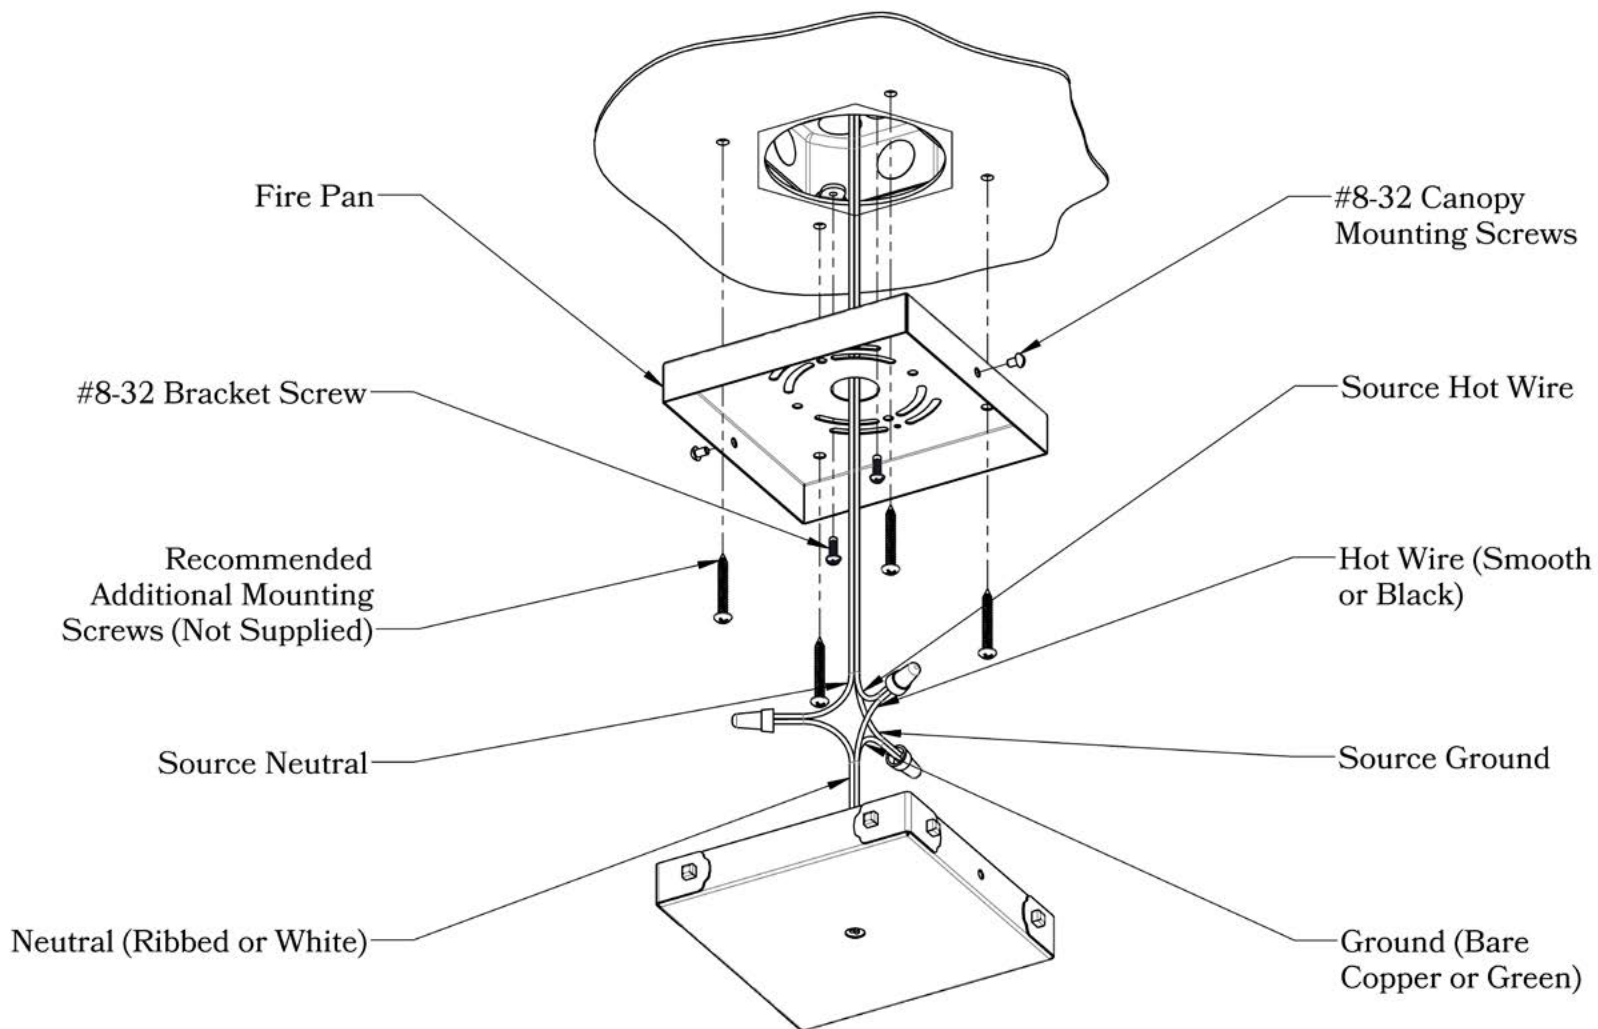

DIMENSIONS

Roof Width	15 3/4"
Body Width	9 1/2"
Lantern Height	25 1/2"
Minimum Height	33"
Canopy	6"

ELECTRICAL SPECS

UL Rating	Damp
Voltage	120V
Socket Type	Candelabra Base - E12
Number of Light Bulbs	4
Max Wattage per Bulb	40W
LED Bulb	Supplied
Dimmable	Yes

Gothic

Cross

Vaulted

Glass Only

MOUNTING INSTRUCTIONS • Chain Mount With Fire Pan

**CAUTION—DISCONNECT POWER**

Always shut off power when installing or repairing this (or any other) electrical appliance. Failure to do so may result in severe injury or death. This product must be installed in accordance with applicable installation codes by a person familiar with the construction and operation of the product, and the hazards involved.