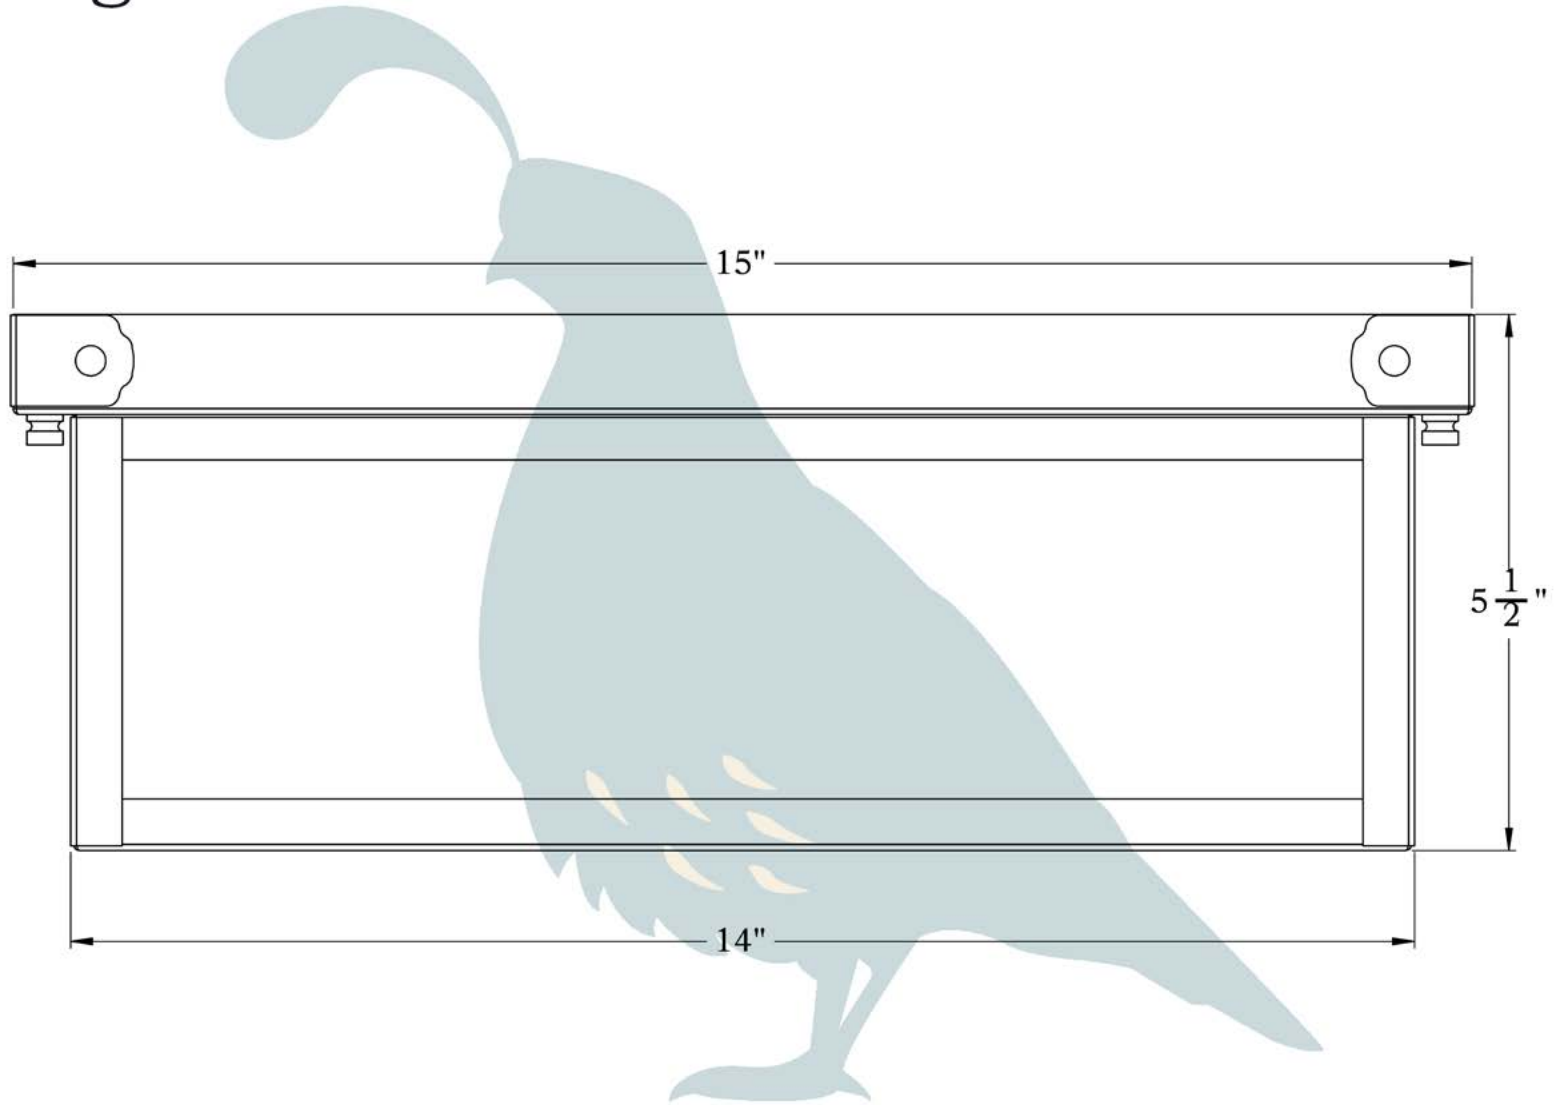

THE BRIDGEVIEW SERIES
Ceiling Light
EXTRA LARGE

OLD CALIFORNIA
FINE LIGHTING &
HOME GOODS

X Large

OLD CALIFORNIA
975 N ENTERPRISE ST • ORANGE, CA 92867

PRODUCT No. | 1045-5
TITLE | Bridgeview
UL RATING | Damp

LAMP BASE | Medium Base (E26)
MAX WATTAGE | 2-75W
VOLTAGE | 120V

PROPRIETARY AND CONFIDENTIAL
The information contained in this drawing is the sole property of Old California. Any reproduction in part or as a whole without written permission from Old California is prohibited.

DIMENSIONS

Height	5 1/2"
Width	15"
Body Width	14"
Mounting Plate	15"

OVERLAYS AVAILABLE IN THIS SERIES

Cathedral

Gothic

Cross

Vaulted

Glass Only

ELECTRICAL SPECS

UL Rating	Damp
Voltage	120V
Socket Type	Medium Base - E26
Number of Light Bulbs	2
Max Wattage per Bulb	75W
LED Bulb	Supplied
Dimmable	Yes

ADDITIONAL INFORMATION

Manufacturer	Old California
Mounting Location	Interior and Exterior
Material	Brass
Multiple Overlay Options	Yes
Bottom Glass Panels	Included