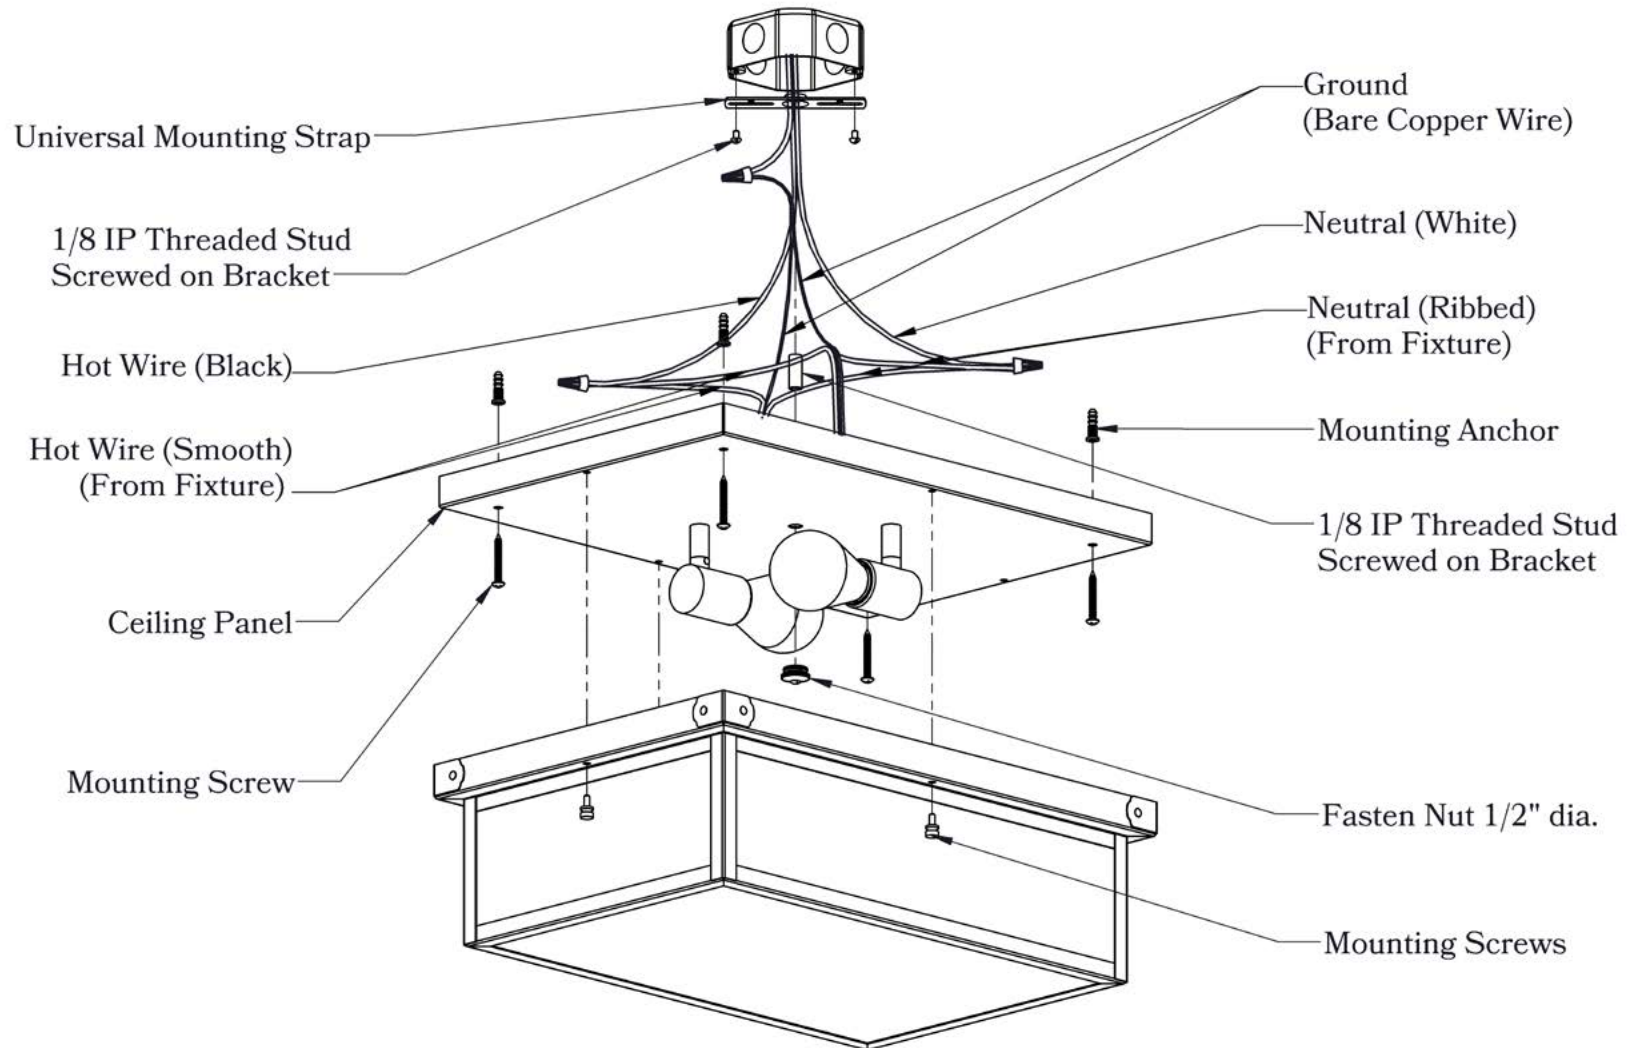

MOUNTING INSTRUCTIONS • Standard Ceiling Mount Version 2

CAUTION—DISCONNECT POWER

Always shut off power when installing or repairing this (or any other) electrical appliance. Failure to do so may result in severe injury or death. This product must be installed in accordance with applicable installation codes by a person familiar with the construction and operation of the product, and the hazards involved.