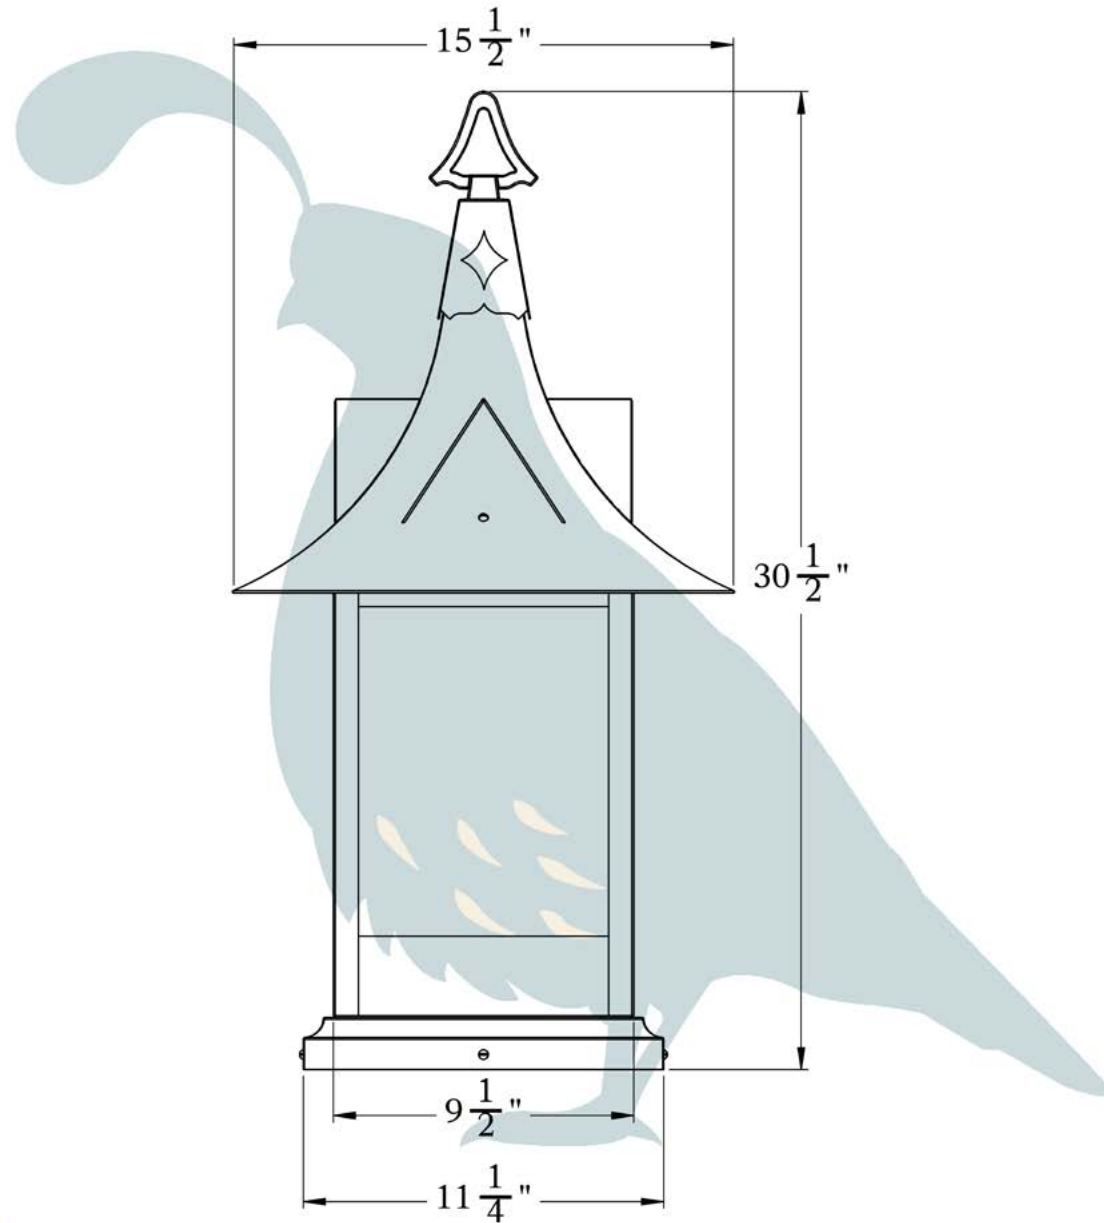

THE BRIDGEVIEW SERIES
Column Mount Lantern
EXTRA LARGE

OLD CALIFORNIA
FINE LIGHTING &
HOME GOODS

X Large

OLD CALIFORNIA
 975 N ENTERPRISE ST • ORANGE, CA 92867

PRODUCT No.	1045-6	LAMP BASE	Medium Base (E26)
TITLE	Bridgeview	MAX WATTAGE	100W
UL RATING	Wet	VOLTAGE	12V or 120V

DIMENSIONS

Roof Width	15 1/2"
Body Width	9 1/2"
Height	30 1/2"
Mounting Plate	11 1/4"

OVERLAYS AVAILABLE IN THIS SERIES

Cathedral

Gothic

Cross

Vaulted

Glass Only

ELECTRICAL SPECS

UL Rating	Wet
Voltage	12V or 120V
Socket Type	Medium Base - E26
Number of Light Bulbs	1
Max Wattage per Bulb	100W
LED Bulb	Supplied

ADDITIONAL INFORMATION

Manufacturer	Old California
Mounting Location	Exterior Only
Material	Brass
Multiple Overlay Options	Yes