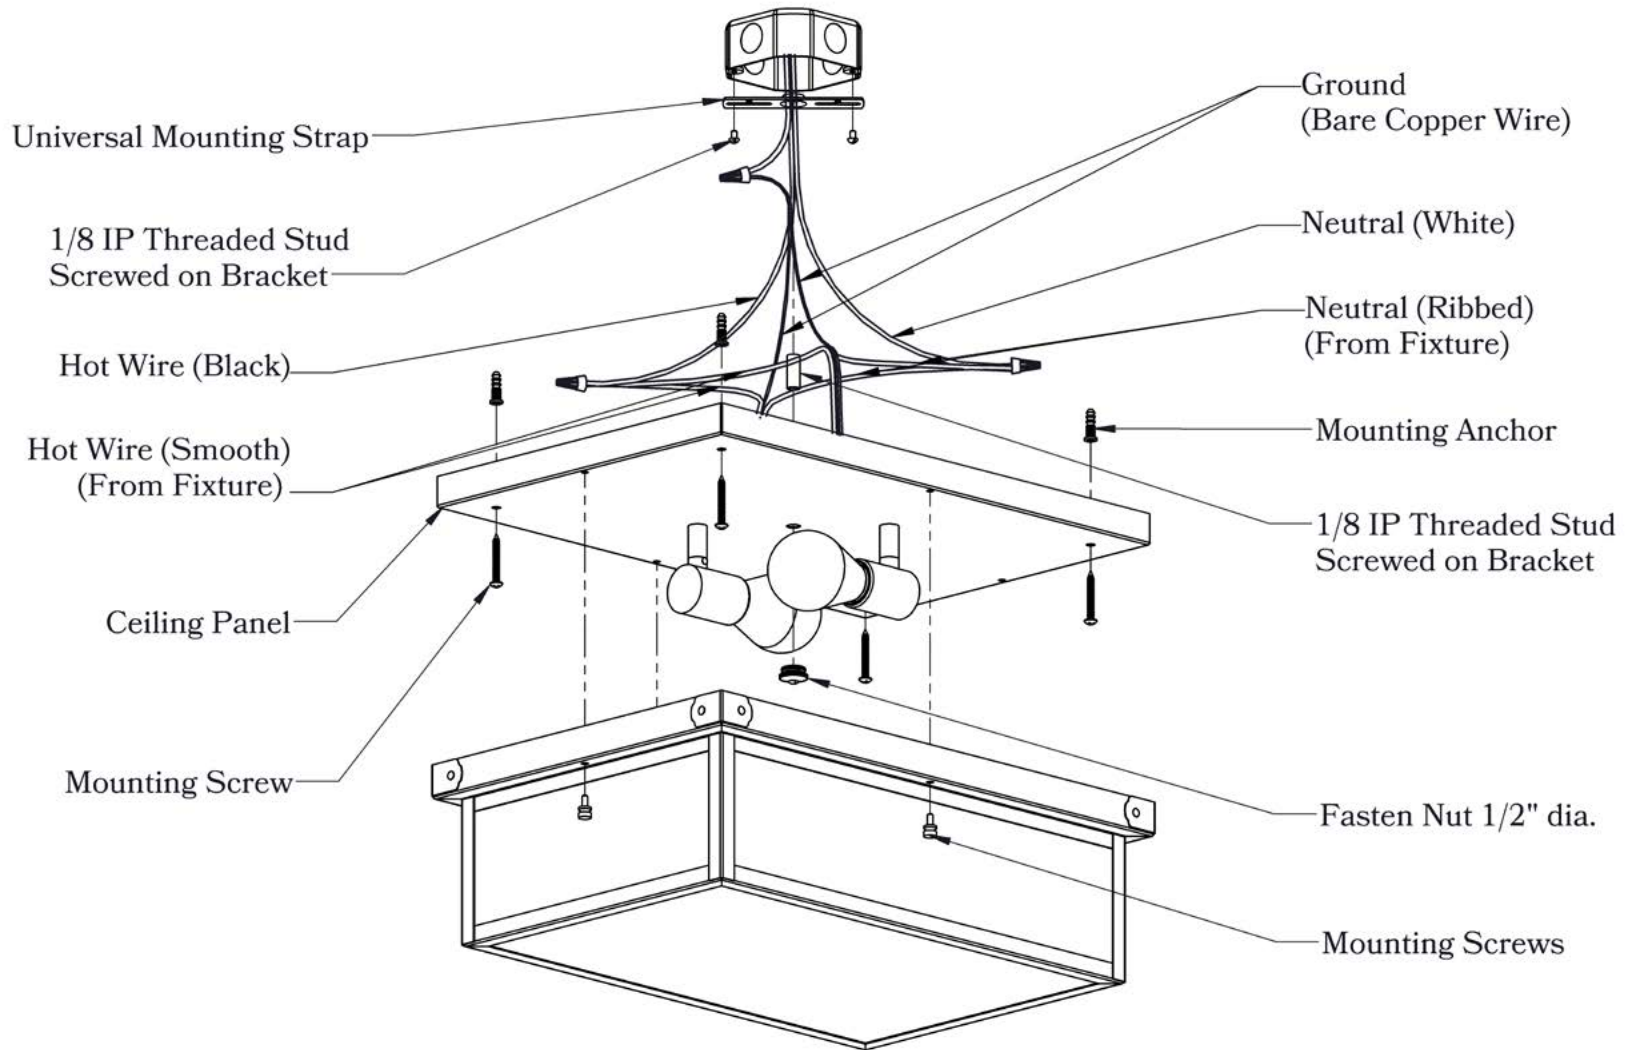

MOUNTING INSTRUCTIONS • Standard Ceiling Mount Version 2

CAUTION—DISCONNECT POWER

Always shut off power when installing or repairing this (or any other) electrical appliance. Failure to do so may result in severe injury or death. This product must be installed in accordance with applicable installation codes by a person familiar with the construction and operation of the product, and the hazards involved.