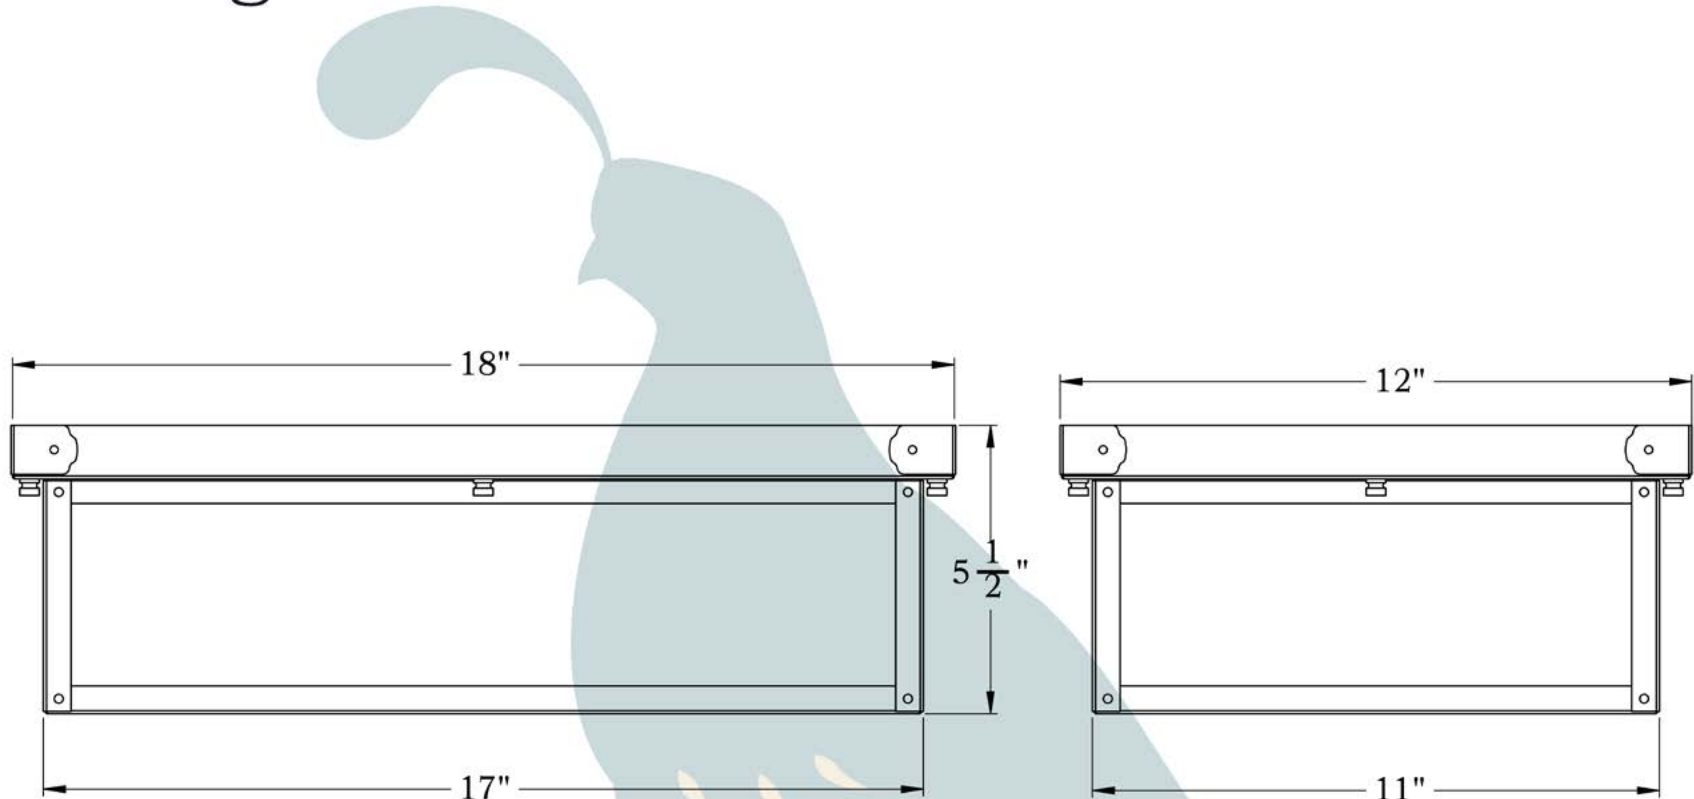

2X Large

FRONT VIEW

SIDE VIEW

975 N ENTERPRISE ST • ORANGE, CA 92867

PRODUCT No.	1046-5
TITLE	Bridgeview
UL RATING	Damp

LAMP BASE	Medium Base (E26)
MAX WATTAGE	2-75W
VOLTAGE	120V

PROPRIETARY AND CONFIDENTIAL
The information contained in this drawing is the sole property of Old California. Any reproduction in part or as a whole without written permission from Old California is prohibited.