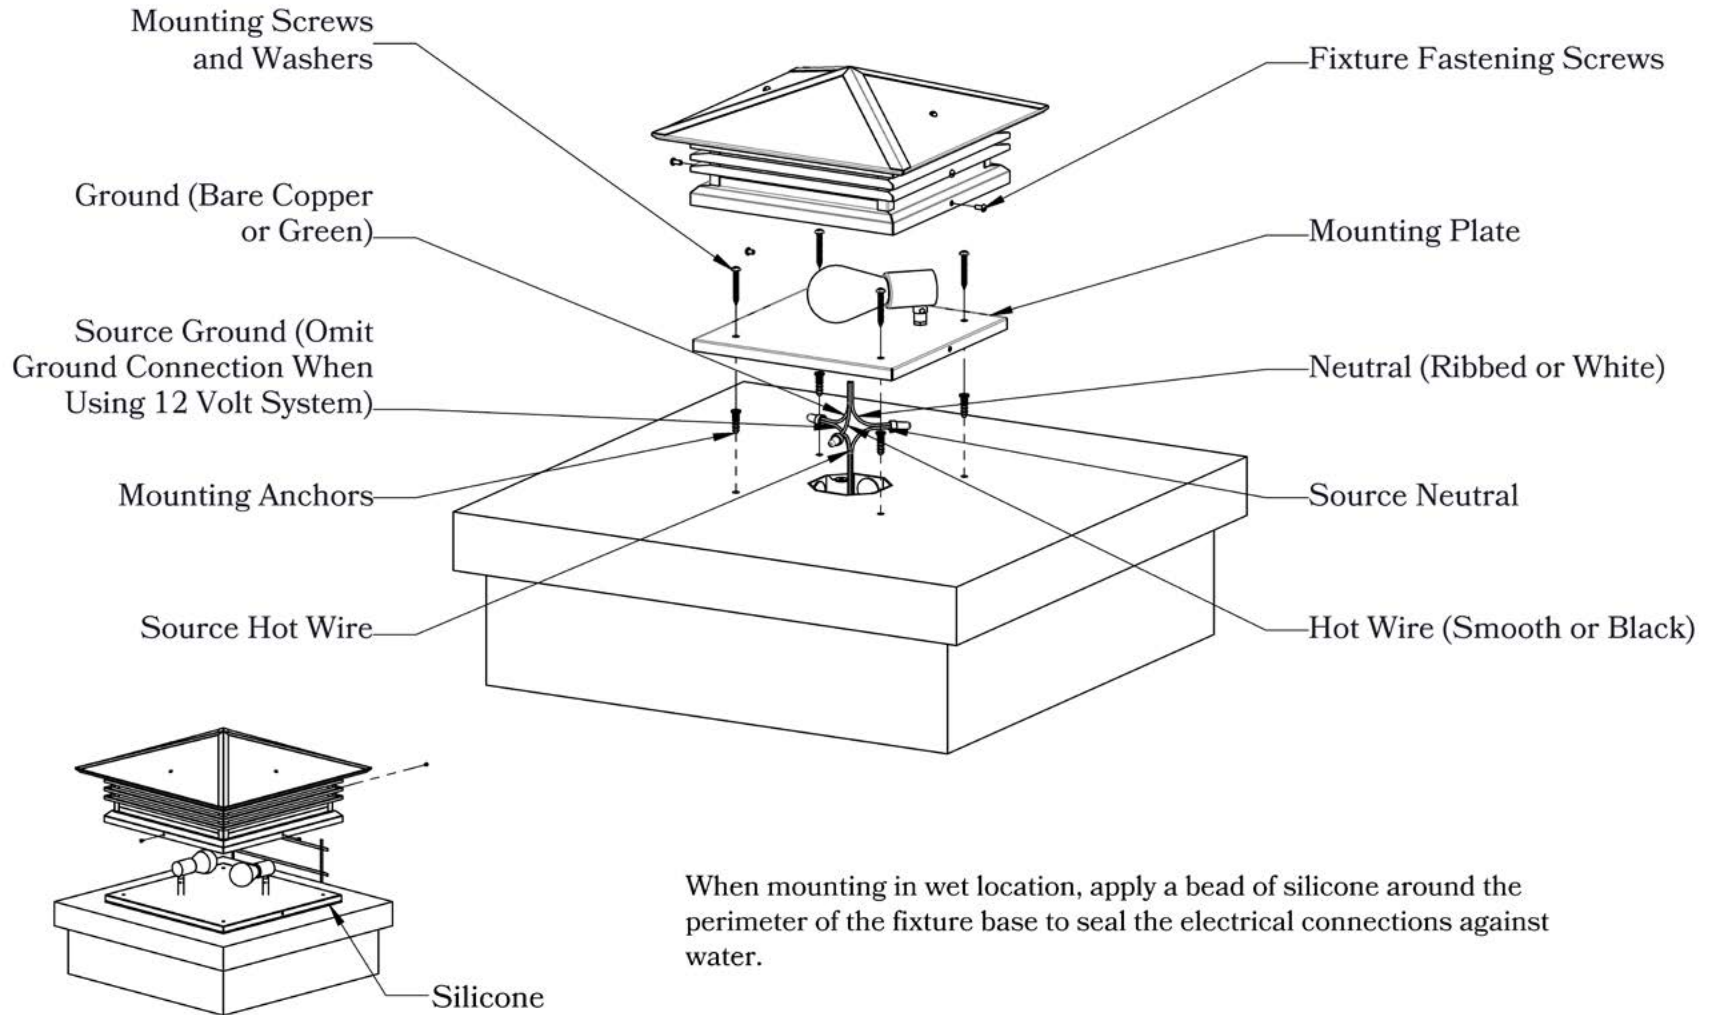

## ADDITIONAL INFORMATION

Manufacturer	Old California
Mounting Location	Exterior Only
Material	Brass
Multiple Overlay Options	Yes

**MOUNTING INSTRUCTIONS • Column Light Version One**

When mounting in wet location, apply a bead of silicone around the perimeter of the fixture base to seal the electrical connections against water.