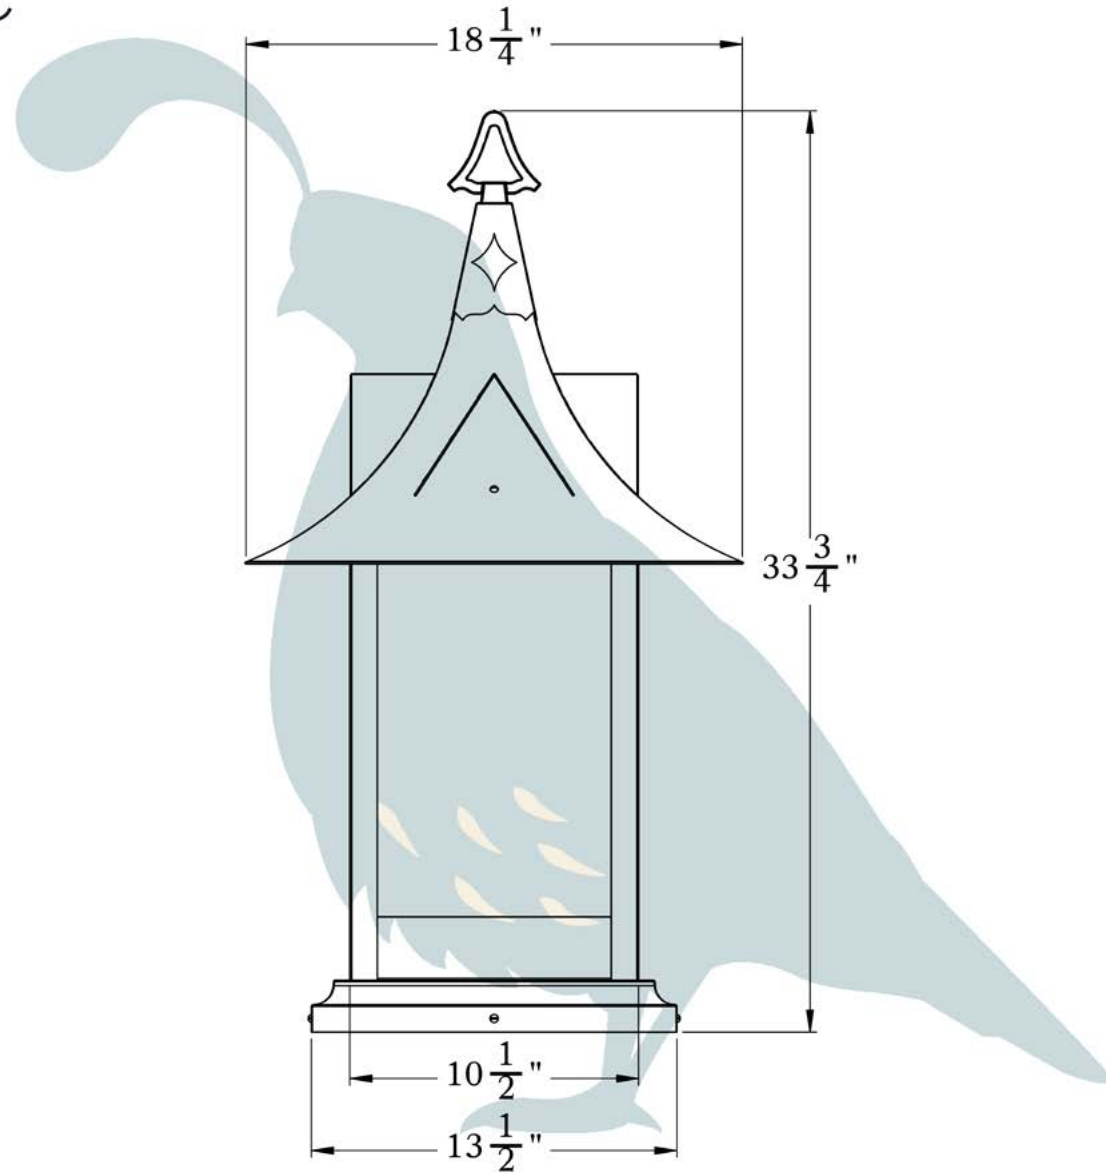

THE BRIDGEVIEW SERIES  
**Column Mount Lantern**

2XL

**OLD CALIFORNIA**  
FINE LIGHTING &  
HOME GOODS

# 2X Large

**OLD CALIFORNIA**  
 975 N ENTERPRISE ST • ORANGE, CA 92867

PRODUCT No.	1046-6	LAMP BASE	Medium Base (E26)
TITLE	Bridgeview	MAX WATTAGE	100W
UL RATING	Wet	VOLTAGE	12V or 120V

**PROPRIETARY AND CONFIDENTIAL**  
 The information contained in this drawing is the sole property of Old California. Any reproduction in part or as a whole without written permission from Old California is prohibited.

## DIMENSIONS

Roof Width	18 1/4"
Body Width	10 1/2"
Height	33 3/4"
Mounting Plate	13 1/2"

## ADDITIONAL INFORMATION

Manufacturer	Old California
Mounting Location	Exterior Only
Material	Brass
Multiple Overlay Options	Yes

**MOUNTING INSTRUCTIONS • Column Light Version One**

When mounting in wet location, apply a bead of silicone around the perimeter of the fixture base to seal the electrical connections against water.