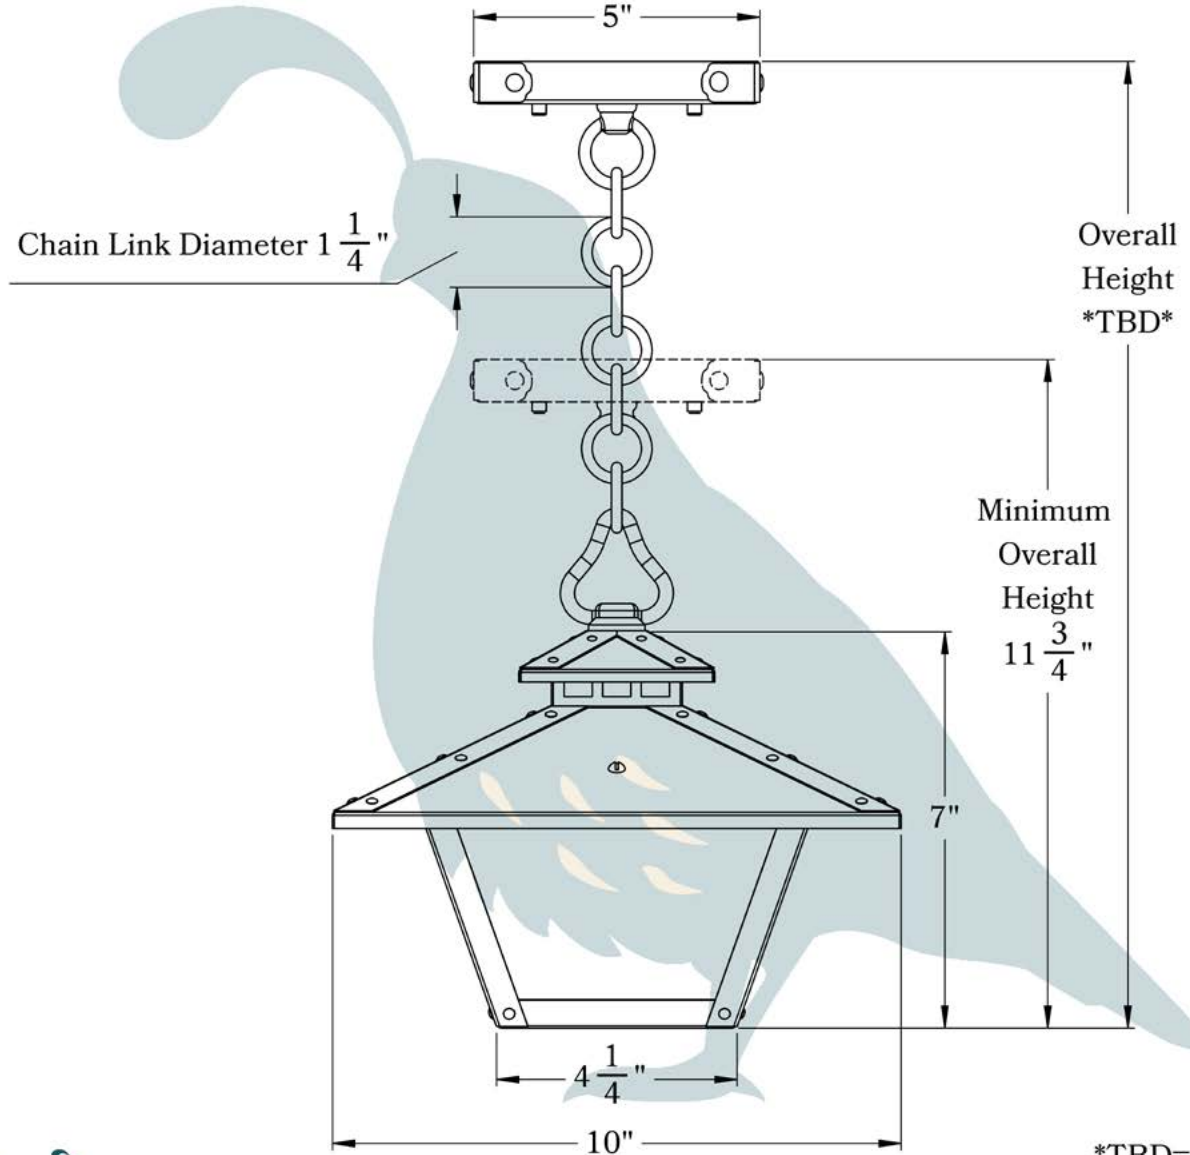

THE WESTMORELAND SERIES
Chain Pendant Lantern

SMALL

OLD CALIFORNIA
FINE LIGHTING &
HOME GOODS

Small

*TBD= To be determined

PROPRIETARY AND CONFIDENTIAL

The information contained in this drawing is the sole property of Old California. Any reproduction in part or as a whole without written permission from Old California is prohibited.

OLD CALIFORNIA
 975 N ENTERPRISE ST • ORANGE, CA 92867

PRODUCT No.	122-4	LAMP BASE	Medium Base (E26)
TITLE	Westmoreland	MAX WATTAGE	60W
UL RATING	Damp	VOLTAGE	120V

DIMENSIONS

Roof Width	10"
Body Width	4 1/4"
Lantern Height	7"
Minimum Height	11 3/4"
Canopy	5"

UL Rating	Damp
Voltage	120V
Socket Type	Medium Base - E26
Number of Light Bulbs	1
Max Wattage per Bulb	60W
LED Bulb	Supplied
Dimmable	Yes

ADDITIONAL INFORMATION

Manufacturer	Old California
Mounting Location	Interior and Exterior
Material	Brass
Multiple Overlay Options	Yes
Bottom Glass Panels	Included