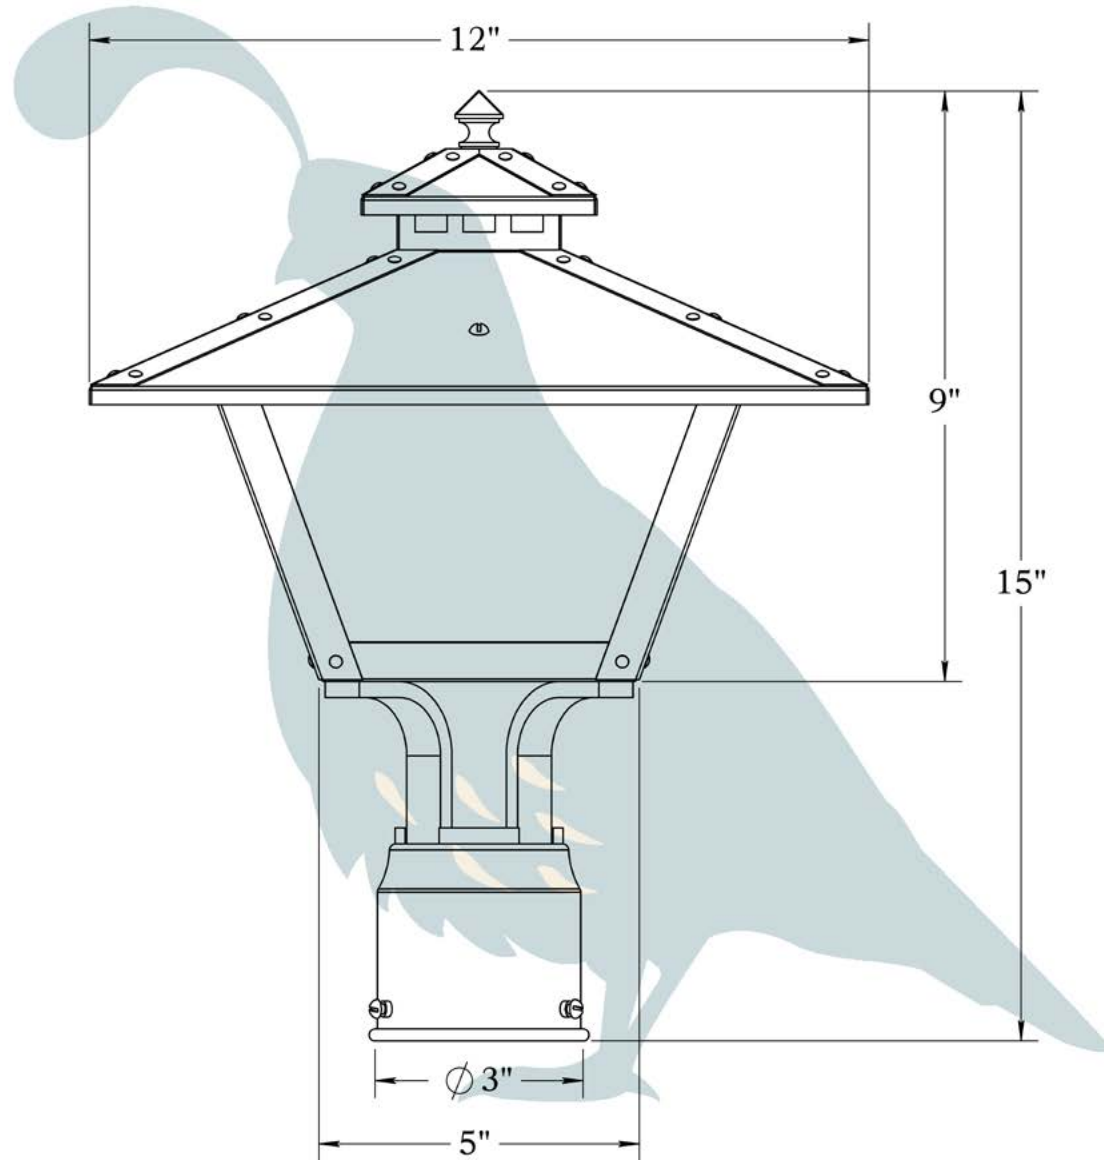

THE WESTMORELAND SERIES  
**Post Mount Lantern**

**OLD CALIFORNIA**  
FINE LIGHTING &  
HOME GOODS

PRODUCT No.	123-31	LAMP BASE	Medium Base (E26)
TITLE	Westmoreland	MAX WATTAGE	100W
UL RATING	Wet	VOLTAGE	12V or 120V

## DIMENSIONS

Roof Width	12"
Body Width	5"
Lantern Height	9"
Height	15"
Mounts To	3" Diameter Post

## ADDITIONAL INFORMATION

Manufacturer	Old California
Mounting Location	Exterior Only
Material	Brass
Multiple Overlay Options	Yes
Option Post Available	Yes

**MOUNTING INSTRUCTIONS • 3-inch Metal Post (12 Volts)****CAUTION—DISCONNECT POWER**