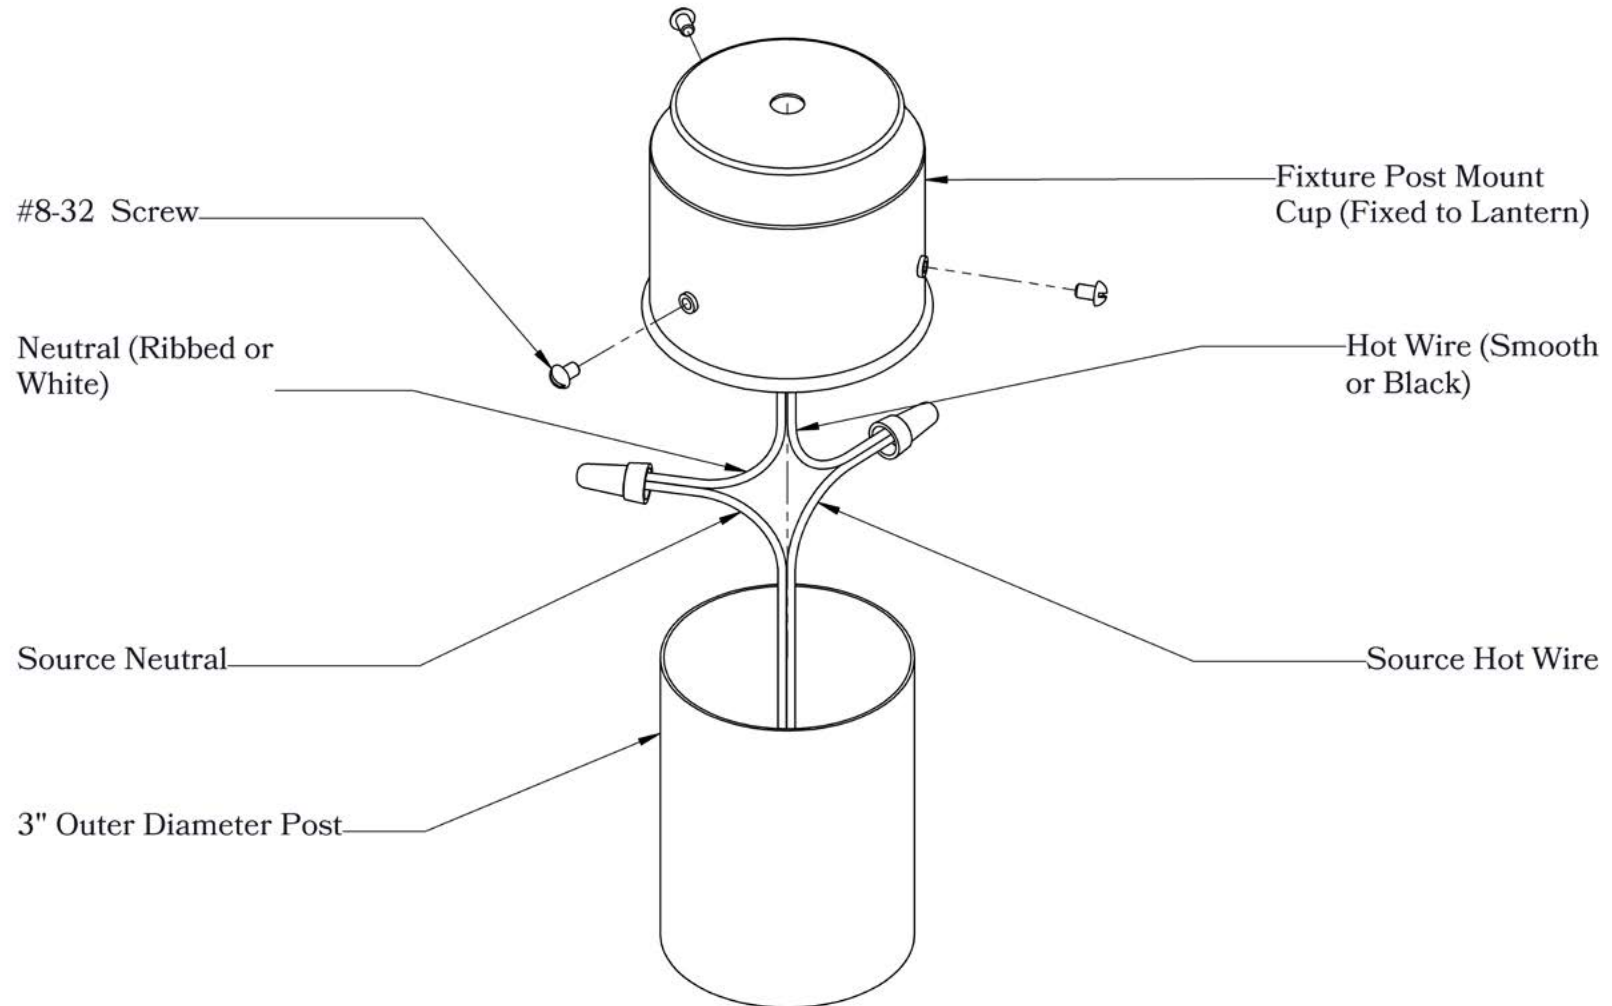

## DIMENSIONS

Roof Width	12"
Body Width	5"
Lantern Height	9"
Height	15"
Mounts To	3" Diameter Post

## ADDITIONAL INFORMATION

Manufacturer	Old California
Mounting Location	Exterior Only
Material	Brass
Multiple Overlay Options	Yes
Option Post Available	Yes

**MOUNTING INSTRUCTIONS • 3-inch Metal Post (12 Volts)****CAUTION—DISCONNECT POWER**