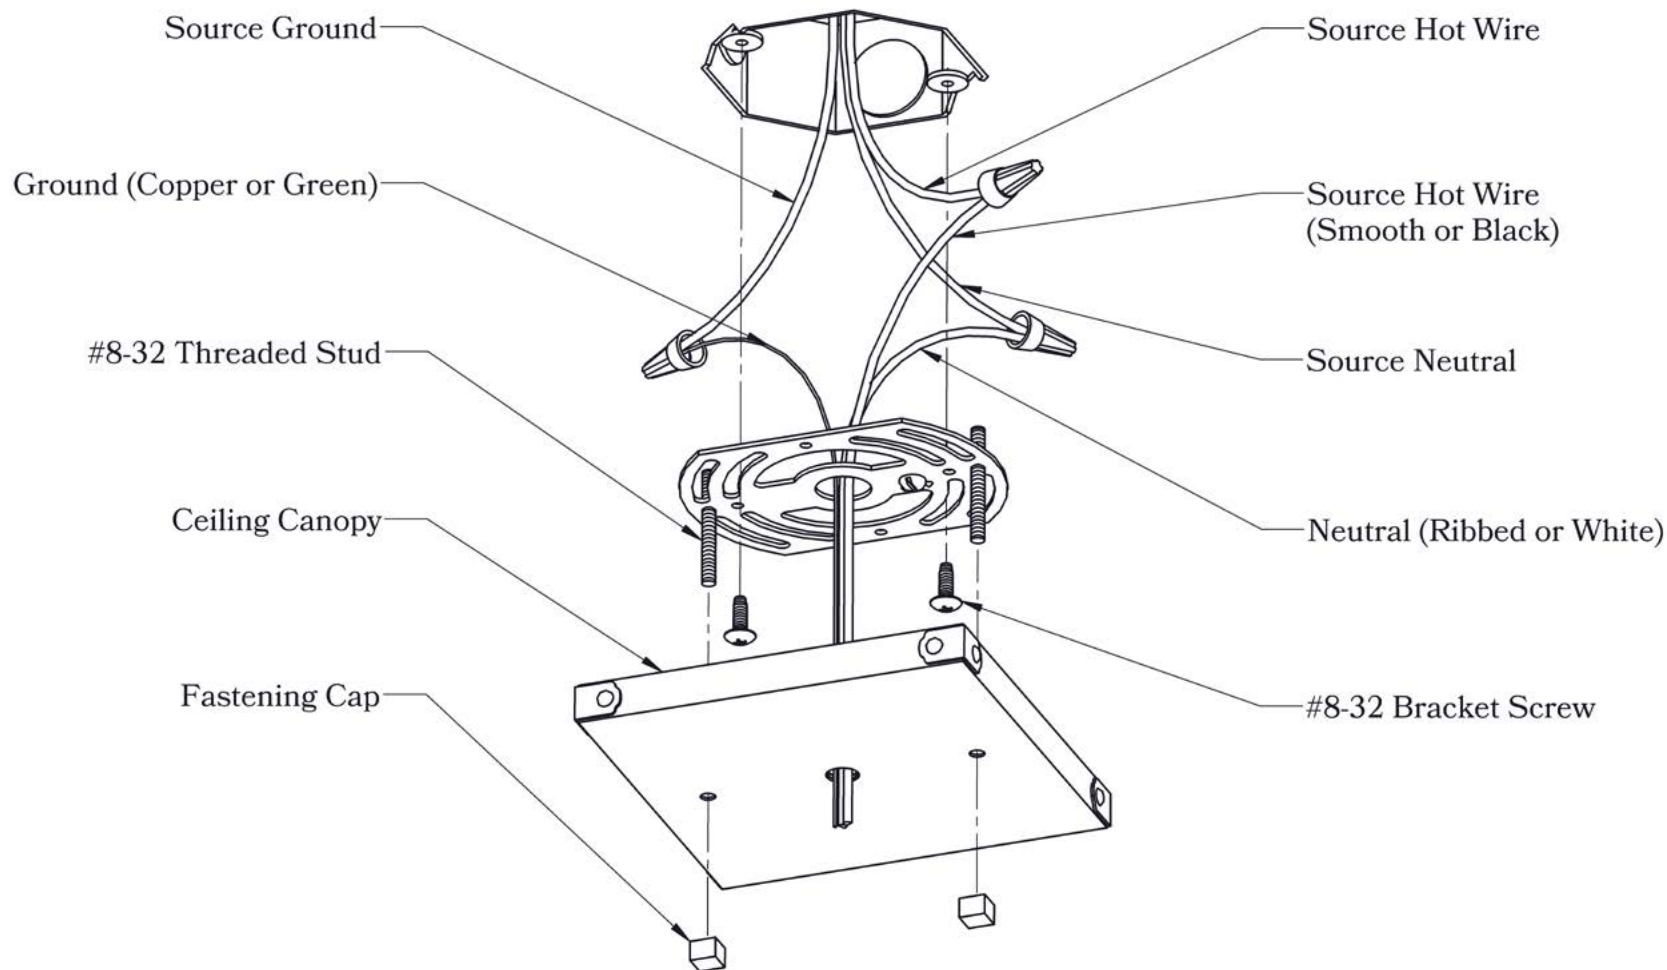

MOUNTING INSTRUCTIONS • Chain Mount Without Fire Pan

CAUTION—DISCONNECT POWER

Always shut off power when installing or repairing this (or any other) electrical appliance. Failure to do so may result in severe injury or death. This product must be installed in accordance with applicable installation codes by a person familiar with the construction and operation of the product, and the hazards involved.