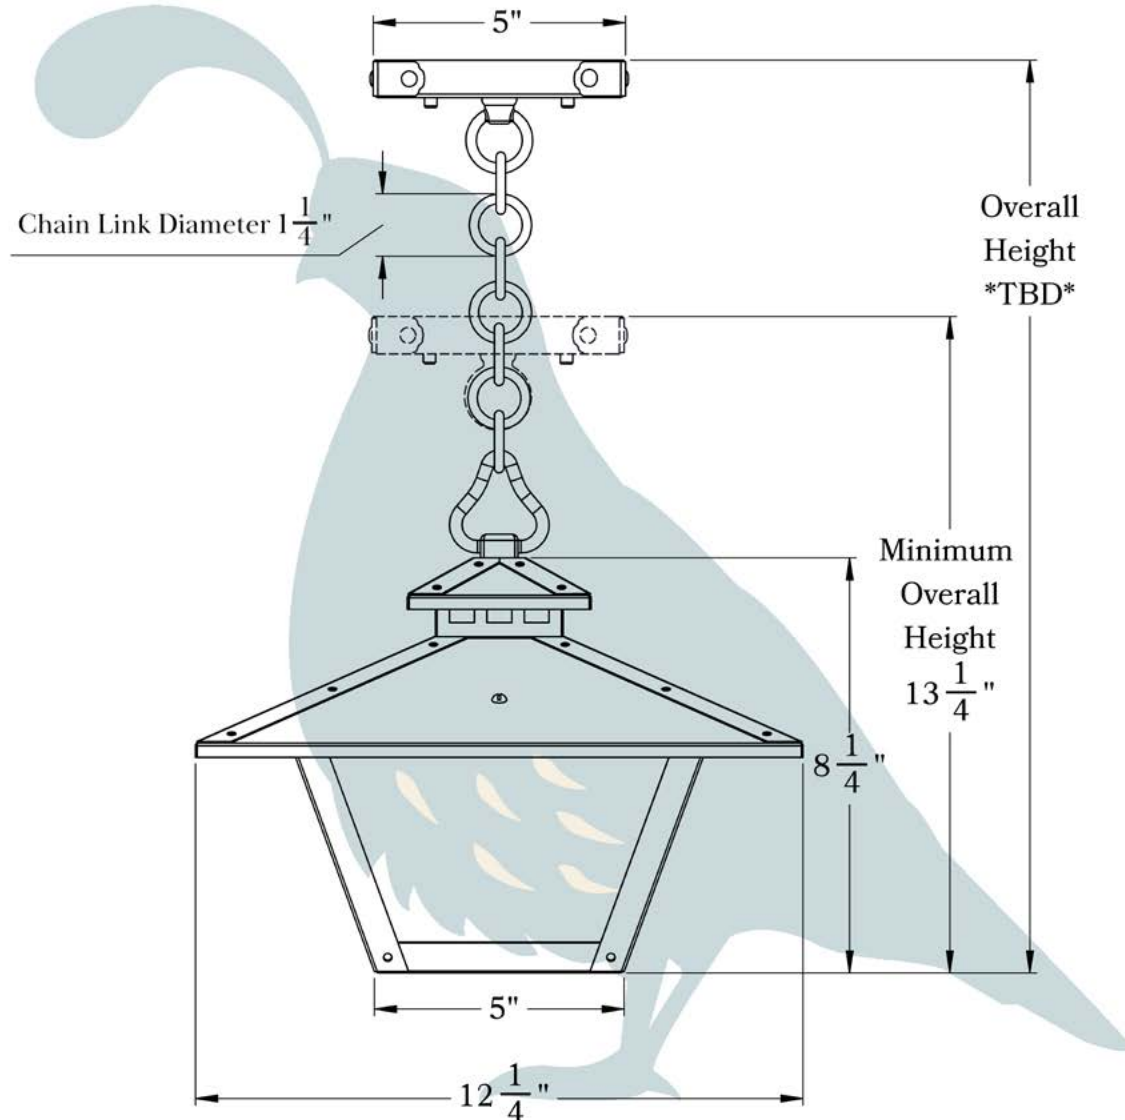

Medium

*TBD= To be determined

PROPRIETARY AND CONFIDENTIAL

The information contained in this drawing is the sole property of Old California. Any reproduction in part or as a whole without written permission from Old California is prohibited.

OLD CALIFORNIA
975 N ENTERPRISE ST • ORANGE, CA 92867

PRODUCT No.	123-4	LAMP BASE	Medium Base (E26)
TITLE	Westmoreland	MAX WATTAGE	100W
UL RATING	Damp	VOLTAGE	120V