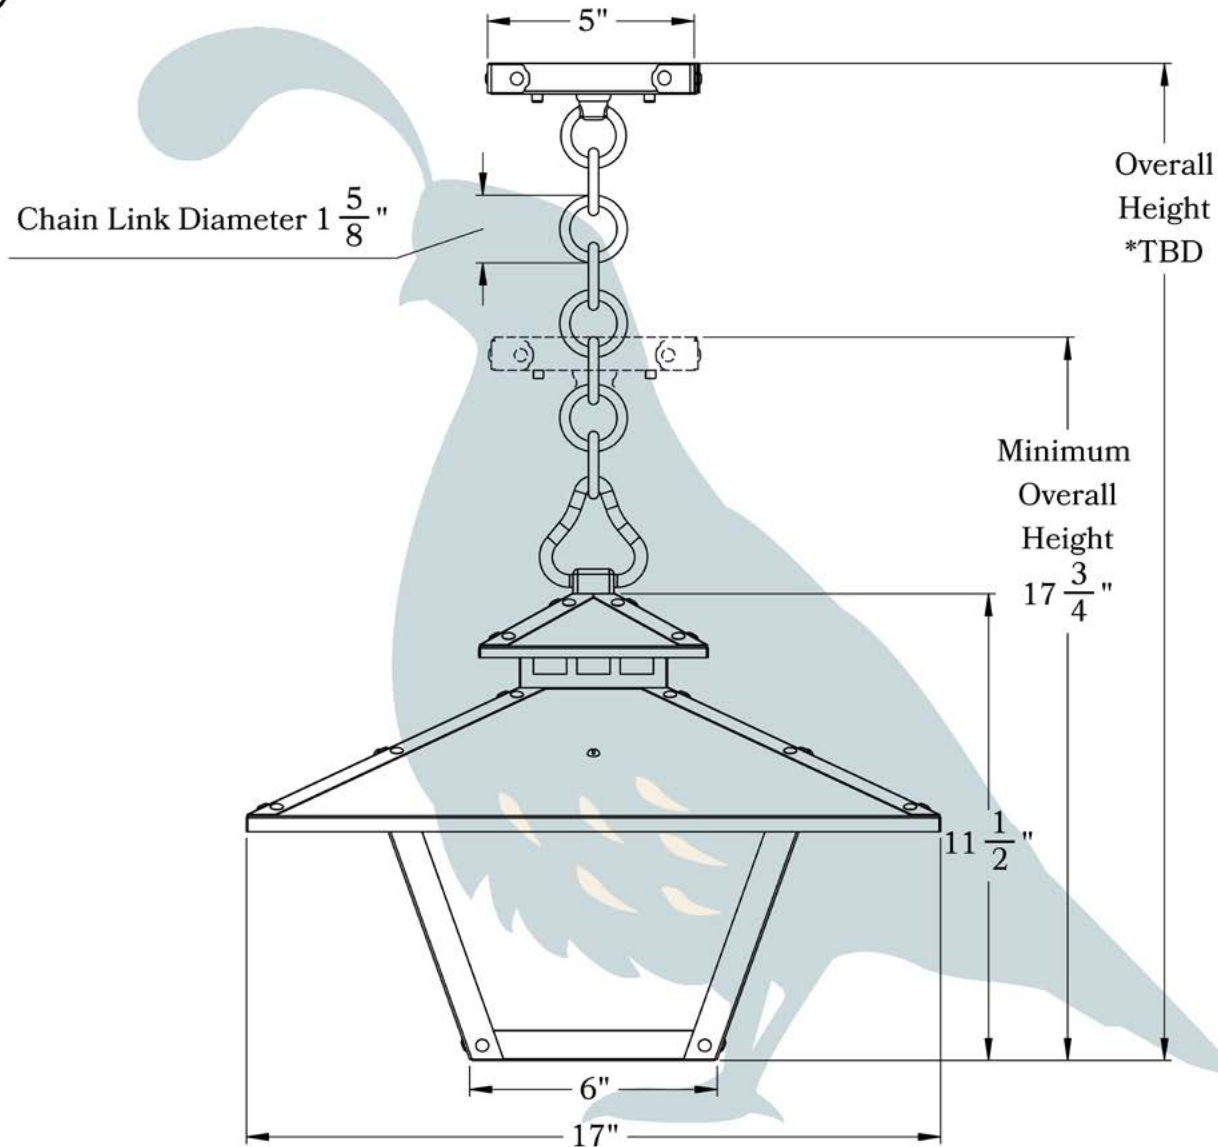

THE WESTMORELAND SERIES
Chain Pendant Lantern

LARGE

OLD CALIFORNIA
FINE LIGHTING &
HOME GOODS

Large

*TBD= To be determined

PROPRIETARY AND CONFIDENTIAL

The information contained in this drawing is the sole property of Old California. Any reproduction in part or as a whole without written permission from Old California is prohibited.

OLD CALIFORNIA
 975 N ENTERPRISE ST • ORANGE, CA 92867

PRODUCT No.	124-4	LAMP BASE	Medium Base (E26)
TITLE	Westmoreland	MAX WATTAGE	100W
UL RATING	Damp	VOLTAGE	120V

DIMENSIONS

Roof Width	17"
Body Width	6"
Lantern Height	11 1/2"
Minimum Height	17 3/4"
Canopy	5"

UL Rating	Damp
Voltage	120V
Socket Type	Medium Base - E26
Number of Light Bulbs	1
Max Wattage per Bulb	100W
LED Bulb	Supplied
Dimmable	Yes

ADDITIONAL INFORMATION

Manufacturer	Old California
Mounting Location	Interior and Exterior
Material	Brass
Multiple Overlay Options	Yes
Bottom Glass Panels	Included