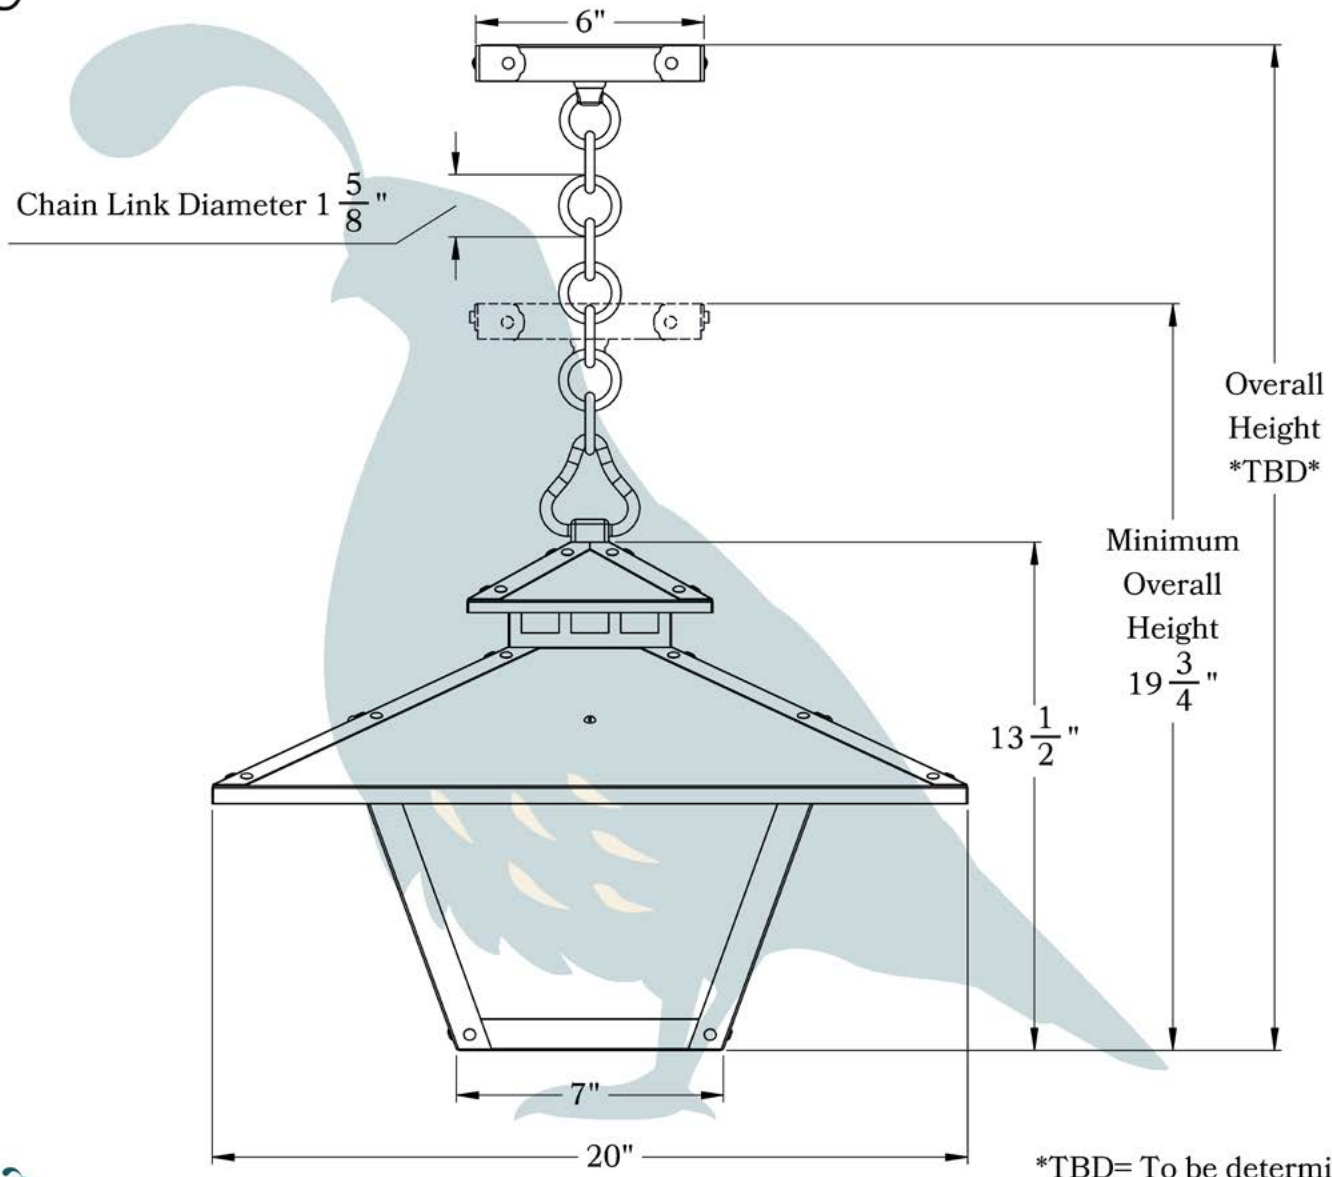

PRODUCT NO. 125-4

THE WESTMORELAND SERIES
Chain Pendant Lantern

EXTRA LARGE

OLD CALIFORNIA
FINE LIGHTING &
HOME GOODS

X Large

*TBD= To be determined

OLD CALIFORNIA
 975 N ENTERPRISE ST • ORANGE, CA 92867

PRODUCT No.	125-4	LAMP BASE	Medium Base (E26)
TITLE	Westmoreland	MAX WATTAGE	100W
UL RATING	Damp	VOLTAGE	120V

DIMENSIONS

Roof Width	20"
Body Width	7"
Lantern Height	13 1/2"
Minimum Height	19 3/4"
Canopy	6"

OVERLAYS AVAILABLE IN THIS SERIES

Gamble

Torrey Pine

Monterey Pine

Monterey Cypress

Wisteria

Glass Only

ELECTRICAL SPECS

UL Rating	Damp
Voltage	120V
Socket Type	Medium Base - E26
Number of Light Bulbs	1
Max Wattage per Bulb	100W
LED Bulb	Supplied
Dimmable	Yes

ADDITIONAL INFORMATION

Manufacturer	Old California
Mounting Location	Interior and Exterior
Material	Brass
Multiple Overlay Options	Yes
Bottom Glass Panels	Included