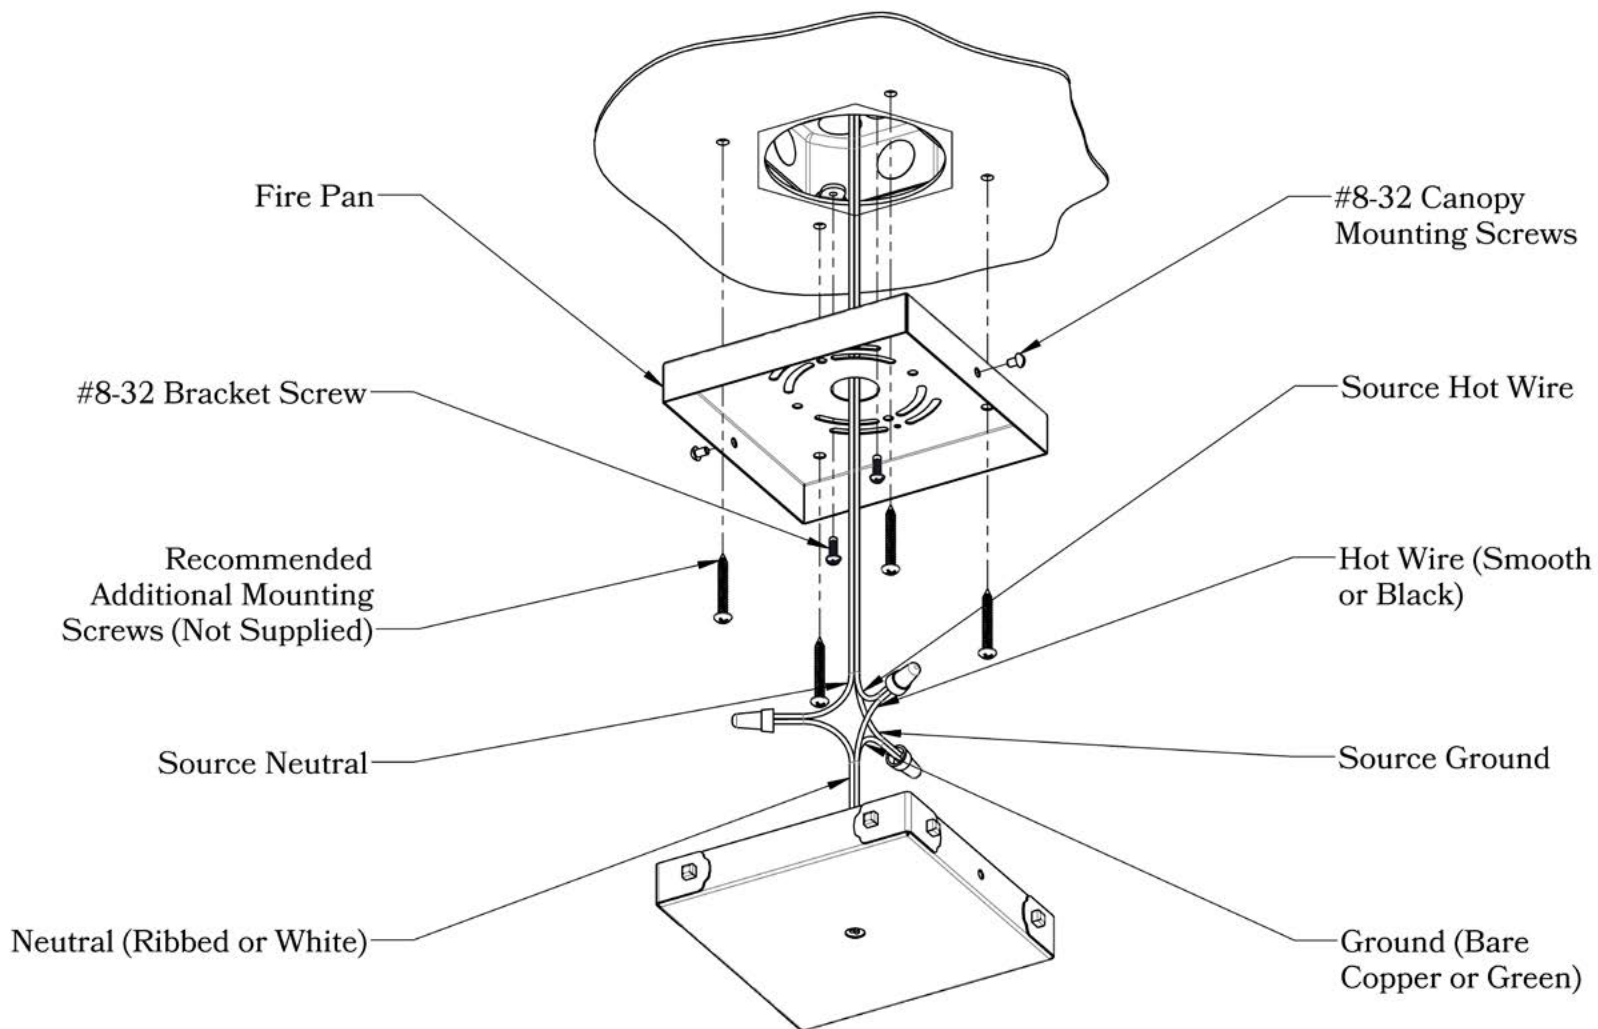

MOUNTING INSTRUCTIONS • Chain Mount With Fire Pan

CAUTION—DISCONNECT POWER

Always shut off power when installing or repairing this (or any other) electrical appliance. Failure to do so may result in severe injury or death. This product must be installed in accordance with applicable installation codes by a person familiar with the construction and operation of the product, and the hazards involved.