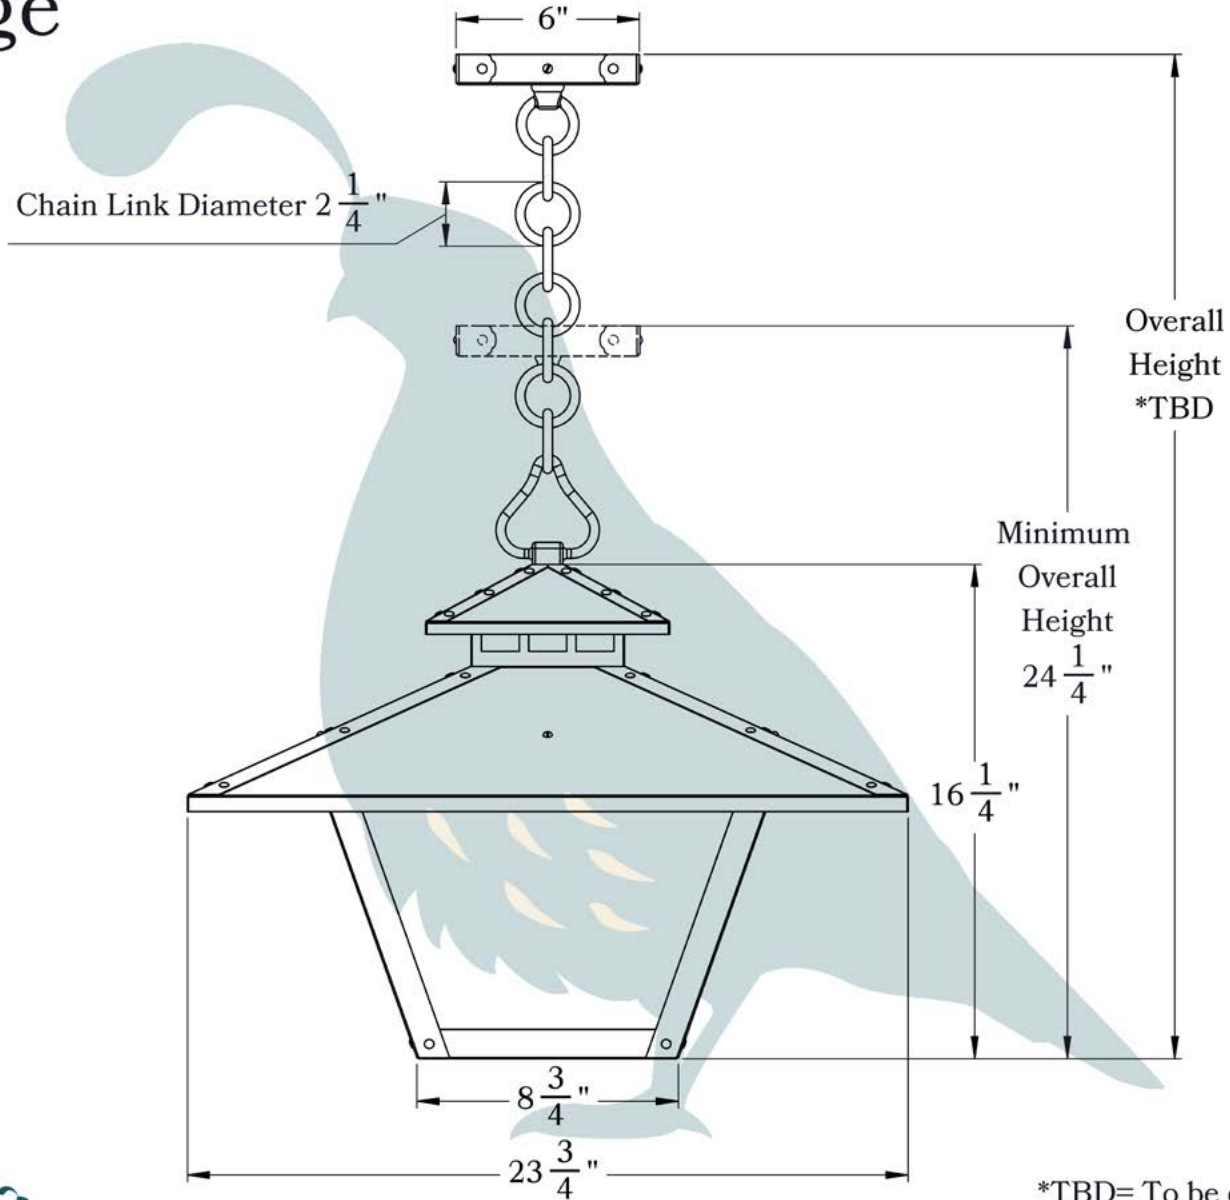

THE WESTMORELAND SERIES
Chain Pendant Lantern

2XL

OLD CALIFORNIA
FINE LIGHTING &
HOME GOODS

2X Large

*TBD= To be determined

PROPRIETARY AND CONFIDENTIAL

The information contained in this drawing is the sole property of Old California. Any reproduction in part or as a whole without written permission from Old California is prohibited.

OLD CALIFORNIA
 975 N ENTERPRISE ST • ORANGE, CA 92867

PRODUCT No.	126-4	LAMP BASE	Medium Base (E26)
TITLE	Westmoreland	MAX WATTAGE	100W
UL RATING	Damp	VOLTAGE	120V

DIMENSIONS

Roof Width	23 3/4"
Body Width	8 3/4"
Lantern Height	16 1/4"
Minimum Height	23 1/2"
Canopy	6"

UL Rating	Damp
Voltage	120V
Socket Type	Medium Base - E26
Number of Light Bulbs	1
Max Wattage per Bulb	100W
LED Bulb	Supplied
Dimmable	Yes

ADDITIONAL INFORMATION

Manufacturer	Old California
Mounting Location	Interior and Exterior
Material	Brass
Multiple Overlay Options	Yes
Bottom Glass Panels	Included