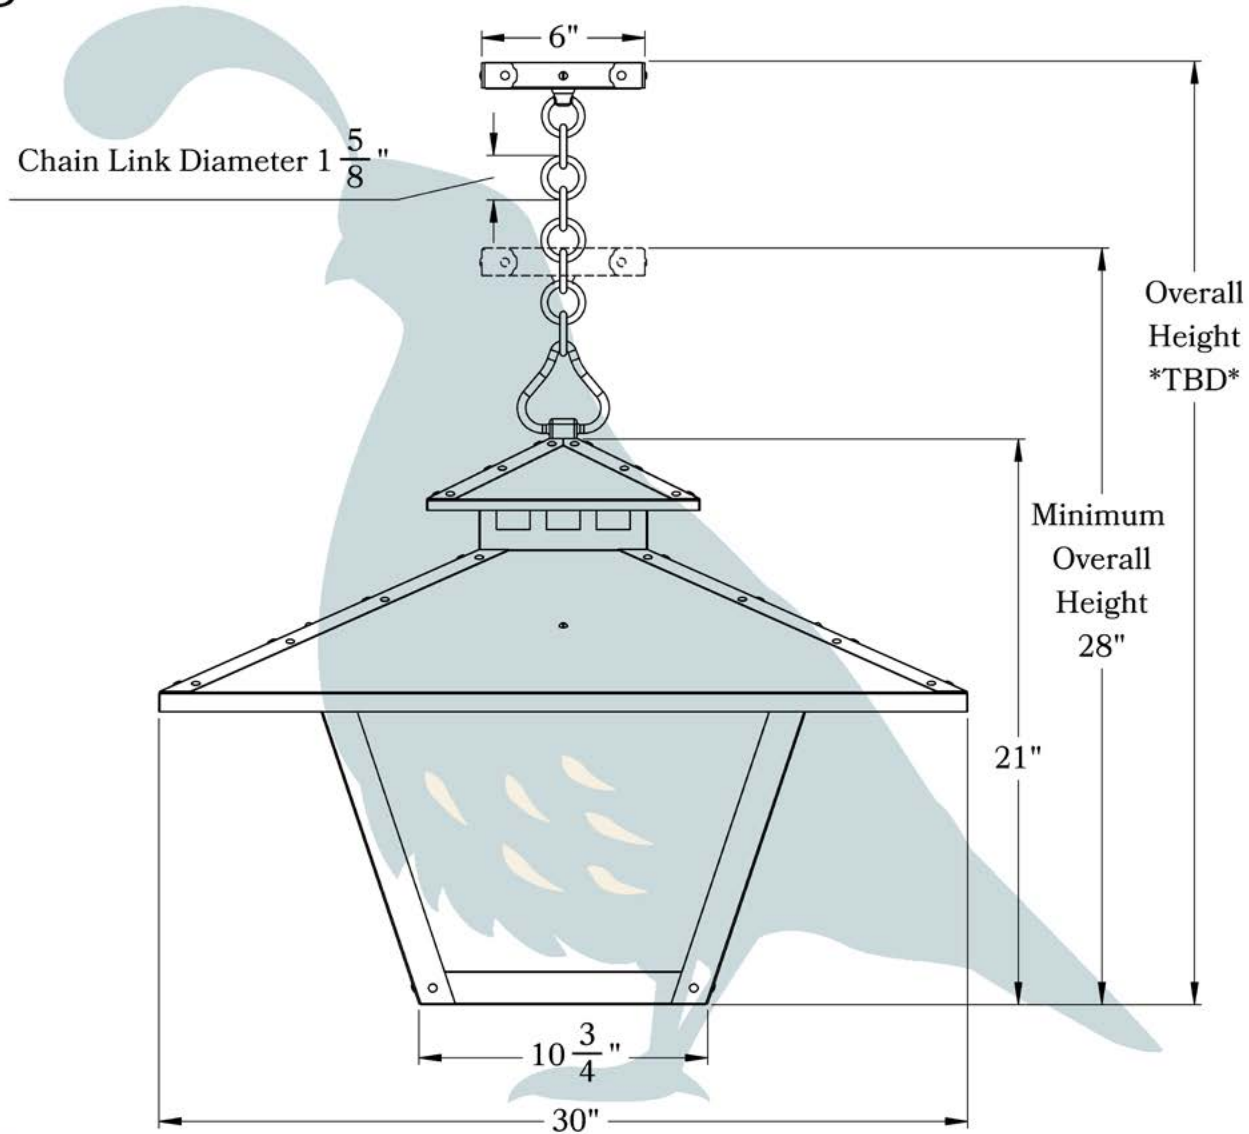

THE WESTMORELAND SERIES
Chain Pendant Lantern

3XL

OLD CALIFORNIA
FINE LIGHTING &
HOME GOODS

3X Large

*TBD= To be determined

PROPRIETARY AND CONFIDENTIAL

The information contained in this drawing is the sole property of Old California. Any reproduction in part or as a whole without written permission from Old California is prohibited.

975 N ENTERPRISE ST • ORANGE, CA 92867

PRODUCT No.	127-4	LAMP BASE	Medium Base (E26)
TITLE	Westmoreland	MAX WATTAGE	100W
UL RATING	Damp	VOLTAGE	120V

DIMENSIONS

Roof Width	30"
Body Width	10 3/4"
Lantern Height	21"
Minimum Height	28"
Canopy	6"

UL Rating	Damp
Voltage	120V
Socket Type	Medium Base - E26
Number of Light Bulbs	1
Max Wattage per Bulb	100W
LED Bulb	Supplied
Dimmable	Yes

ADDITIONAL INFORMATION

Manufacturer	Old California
Mounting Location	Interior and Exterior
Material	Brass
Multiple Overlay Options	Yes
Bottom Glass Panels	Included