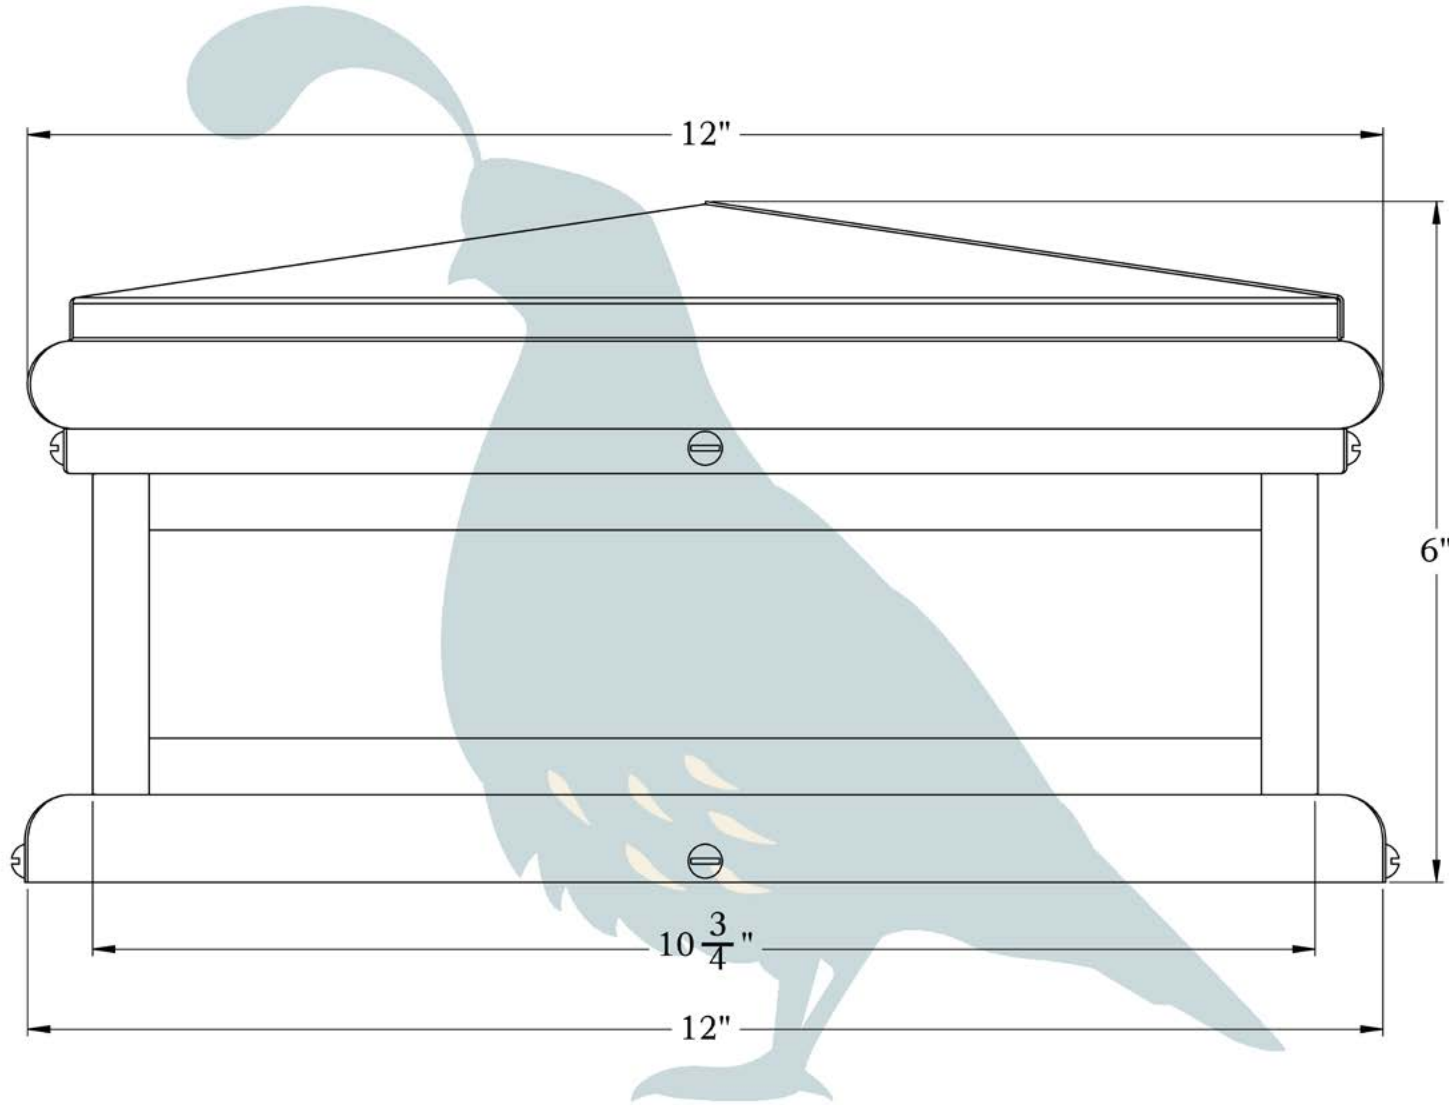

PRODUCT NO. 2103-61-W14

THE MONTECITO SERIES

Shallow Column Mount Lantern with Cross

MEDIUM

OLD CALIFORNIA
FINE LIGHTING & HOME GOODS

Medium

PRODUCT No. | 2103-61
TITLE | Montecito
UL RATING | Wet

LAMP BASE | Medium Base (E26)
MAX WATTAGE | 60W
VOLTAGE | 12V or 120V

DIMENSIONS

Roof Width	12"
Body Width	10 3/4"
Height	6"
Mounting Base	12"

ELECTRICAL SPECS

UL Rating	Wet
Voltage	12V or 120V
Socket Type	Medium Base - E26
Number of Light Bulbs	1
Max Wattage per Bulb	60W
LED Bulb	Supplied

ADDITIONAL INFORMATION

Manufacturer	Old California
Mounting Location	Exterior Only
Material	Brass
Multiple Overlay Options	Yes

DESIGNS AVAILABLE IN THIS SERIES

Cross

Scrollwork Cross

Scrollwork Heart

Glass Only