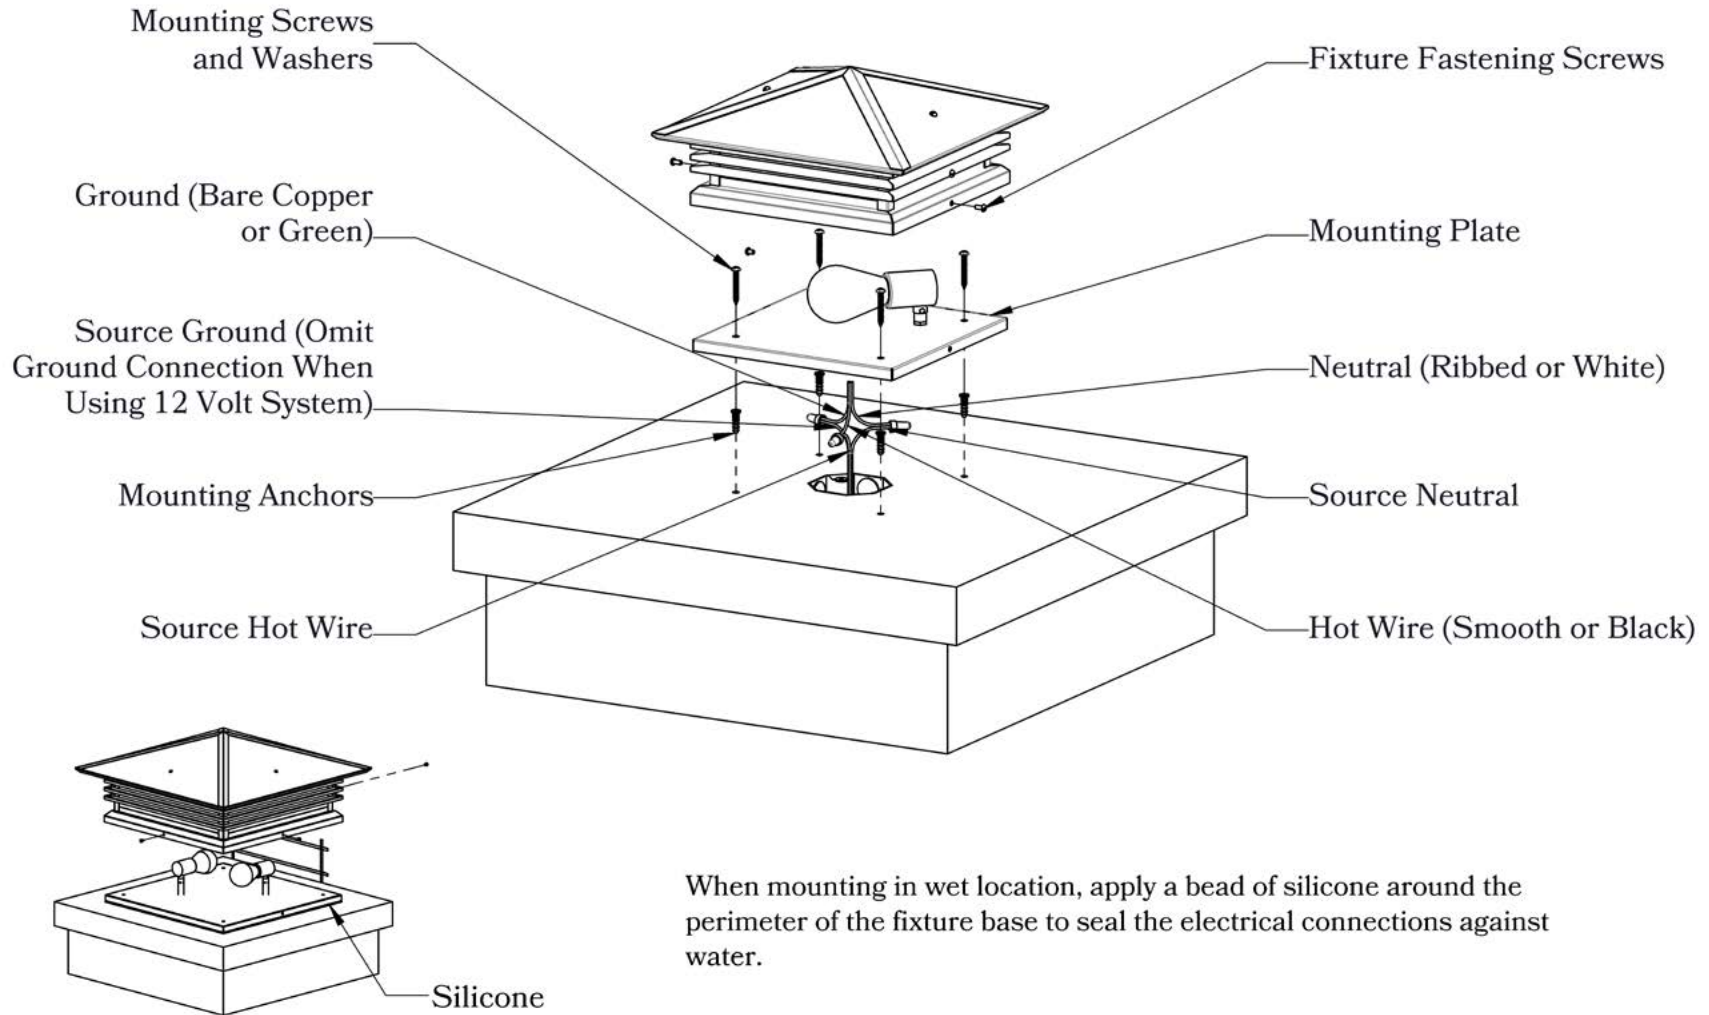

DIMENSIONS

Roof Width	12"
Body Width	10 3/4"
Height	6"
Mounting Base	12"

ELECTRICAL SPECS

UL Rating	Wet
Voltage	12V or 120V
Socket Type	Medium Base - E26
Number of Light Bulbs	1
Max Wattage per Bulb	60W
LED Bulb	Supplied

ADDITIONAL INFORMATION

Manufacturer	Old California
Mounting Location	Exterior Only
Material	Brass
Multiple Overlay Options	Yes

DESIGNS AVAILABLE IN THIS SERIES

Cross

Scrollwork Cross

Scrollwork Heart

Glass Only

MOUNTING INSTRUCTIONS • Column Light Version One**CAUTION—DISCONNECT POWER**

Always shut off power when installing or repairing this (or any other) electrical appliance. Failure to do so may result in severe injury or death. This product must be installed in accordance with applicable installation codes by a person familiar with the construction and operation of the product, and the hazards involved.