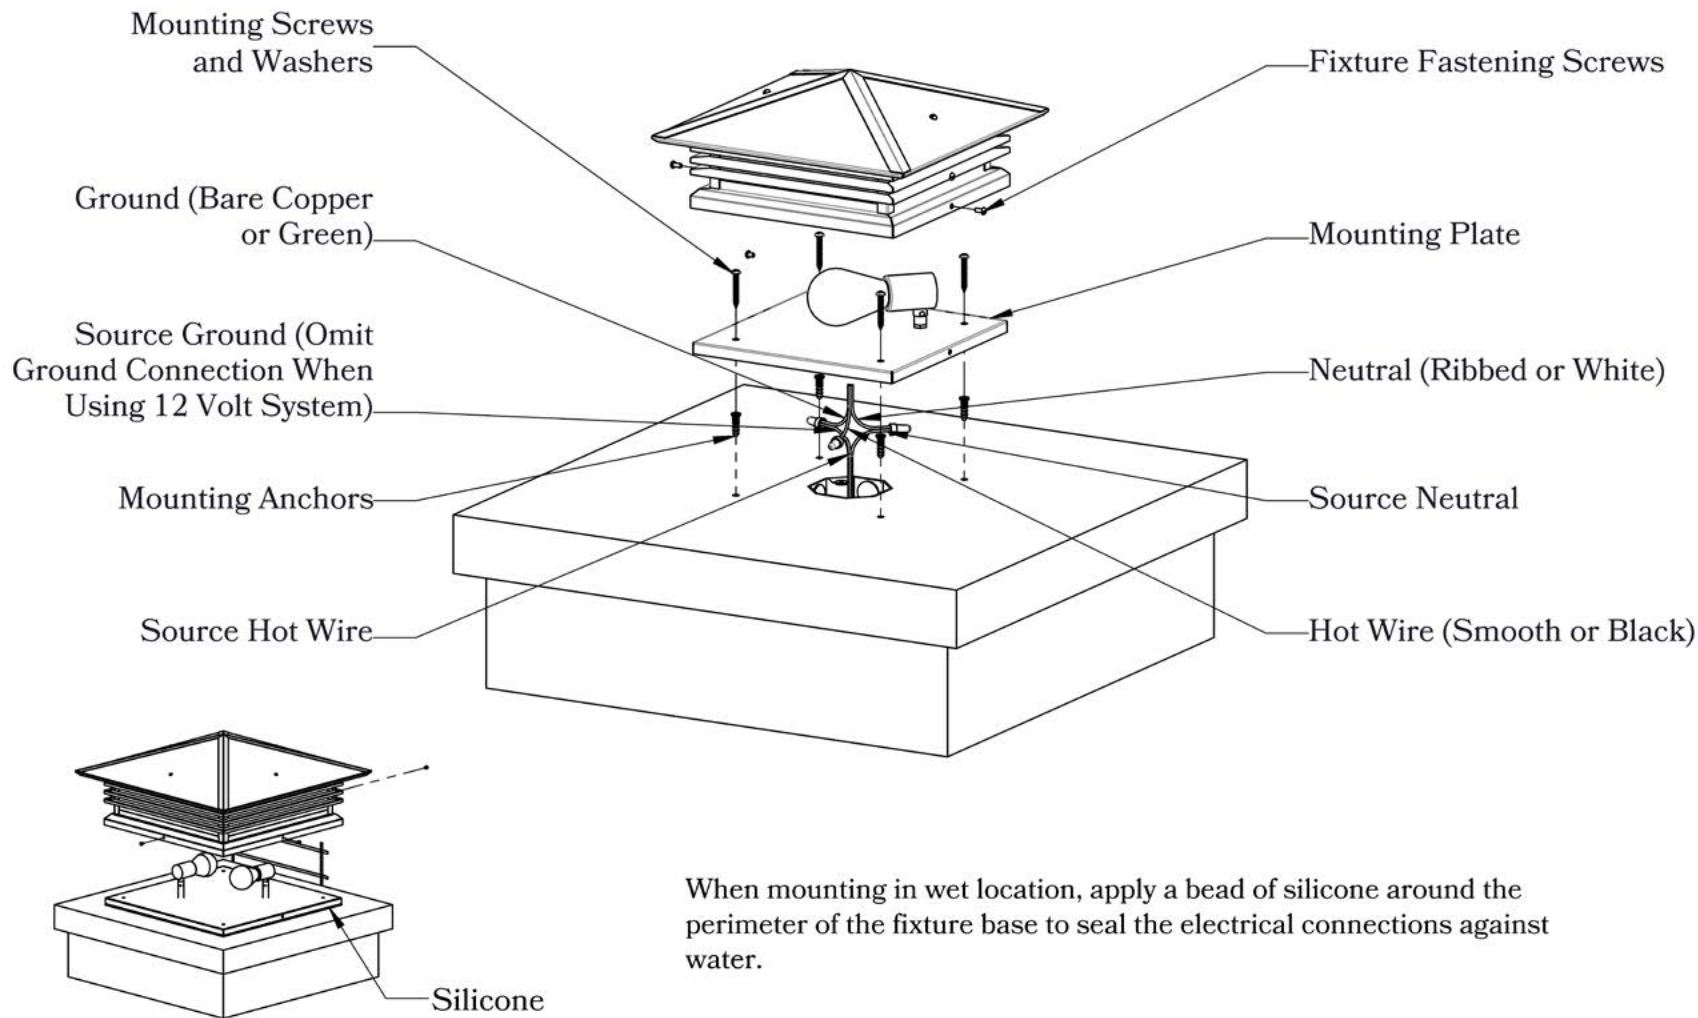

DIMENSIONS

Roof Width	12"
Body Width	10 3/4"
Height	6"
Mounting Base	12"

ELECTRICAL SPECS

UL Rating	Wet
Voltage	12V or 120V
Socket Type	Medium Base - E26
Number of Light Bulbs	1
Max Wattage per Bulb	60W
LED Bulb	Supplied

ADDITIONAL INFORMATION

Manufacturer	Old California
Mounting Location	Exterior Only
Material	Brass
Multiple Overlay Options	Yes

DESIGNS AVAILABLE IN THIS SERIES

Cross

Scrollwork Cross

Scrollwork Heart

Glass Only

MOUNTING INSTRUCTIONS • Column Light Version One

When mounting in wet location, apply a bead of silicone around the perimeter of the fixture base to seal the electrical connections against water.

CAUTION—DISCONNECT POWER