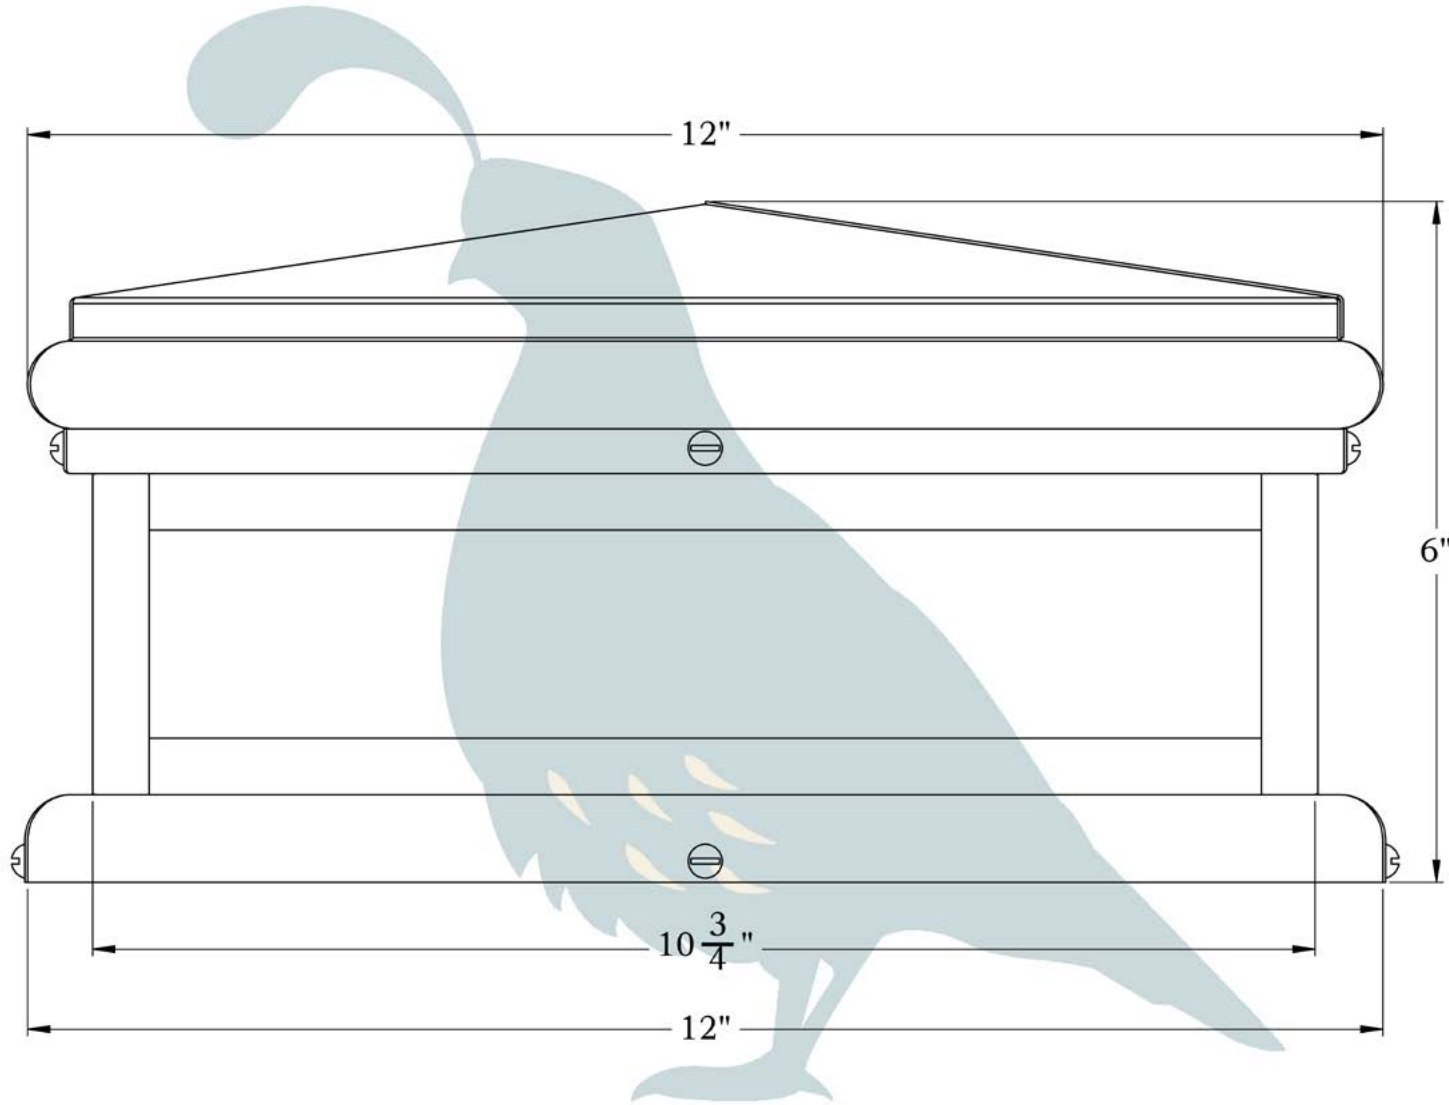

PRODUCT NO. 2103-61-W15

Shallow Column Mount Lantern with Scrollwork Cross

THE MONTECITO SERIES
MEDIUM

OLD CALIFORNIA
FINE LIGHTING & HOME GOODS

Medium

PRODUCT No. | 2103-61
TITLE | Montecito
UL RATING | Wet

LAMP BASE | Medium Base (E26)
MAX WATTAGE | 60W
VOLTAGE | 12V or 120V

PROPRIETARY AND CONFIDENTIAL
The information contained in this drawing is the sole property of Old California. Any reproduction in part or as a whole without written permission from Old California is prohibited.

DIMENSIONS

Roof Width	12"
Body Width	10 3/4"
Height	6"
Mounting Base	12"

ELECTRICAL SPECS

UL Rating	Wet
Voltage	12V or 120V
Socket Type	Medium Base - E26
Number of Light Bulbs	1
Max Wattage per Bulb	60W
LED Bulb	Supplied

ADDITIONAL INFORMATION

Manufacturer	Old California
Mounting Location	Exterior Only
Material	Brass
Multiple Overlay Options	Yes

DESIGNS AVAILABLE IN THIS SERIES

Cross

Scrollwork Cross

Scrollwork Heart

Glass Only