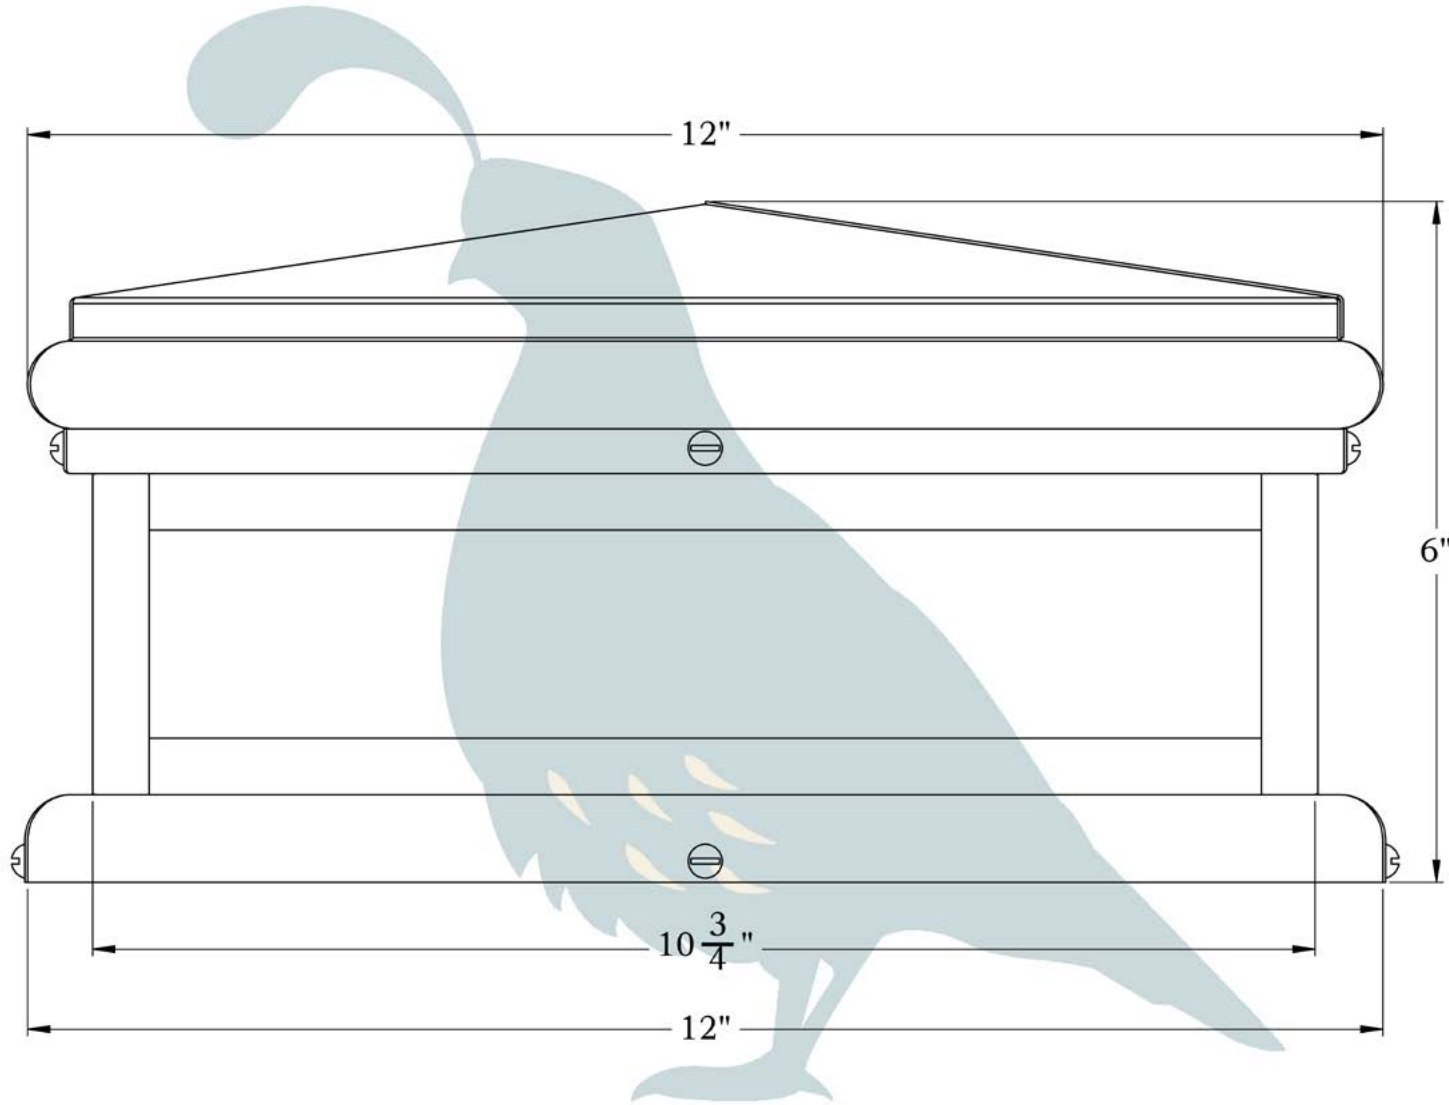

PRODUCT NO. 2103-61-W16

THE MONTECITO SERIES
Shallow Column Mount Lantern with Scrollwork Heart
MEDIUM

OLD CALIFORNIA
FINE LIGHTING & HOME GOODS

Medium

PRODUCT No. | 2103-61
TITLE | Montecito
UL RATING | Wet

LAMP BASE | Medium Base (E26)
MAX WATTAGE | 60W
VOLTAGE | 12V or 120V

PROPRIETARY AND CONFIDENTIAL
The information contained in this drawing is the sole property of Old California. Any reproduction in part or as a whole without written permission from Old California is prohibited.

DIMENSIONS

Roof Width	12"
Body Width	10 3/4"
Height	6"
Mounting Base	12"

ELECTRICAL SPECS

UL Rating	Wet
Voltage	12V or 120V
Socket Type	Medium Base - E26
Number of Light Bulbs	1
Max Wattage per Bulb	60W
LED Bulb	Supplied

ADDITIONAL INFORMATION

Manufacturer	Old California
Mounting Location	Exterior Only
Material	Brass
Multiple Overlay Options	Yes

DESIGNS AVAILABLE IN THIS SERIES

Cross

Scrollwork Cross

Scrollwork Heart

Glass Only