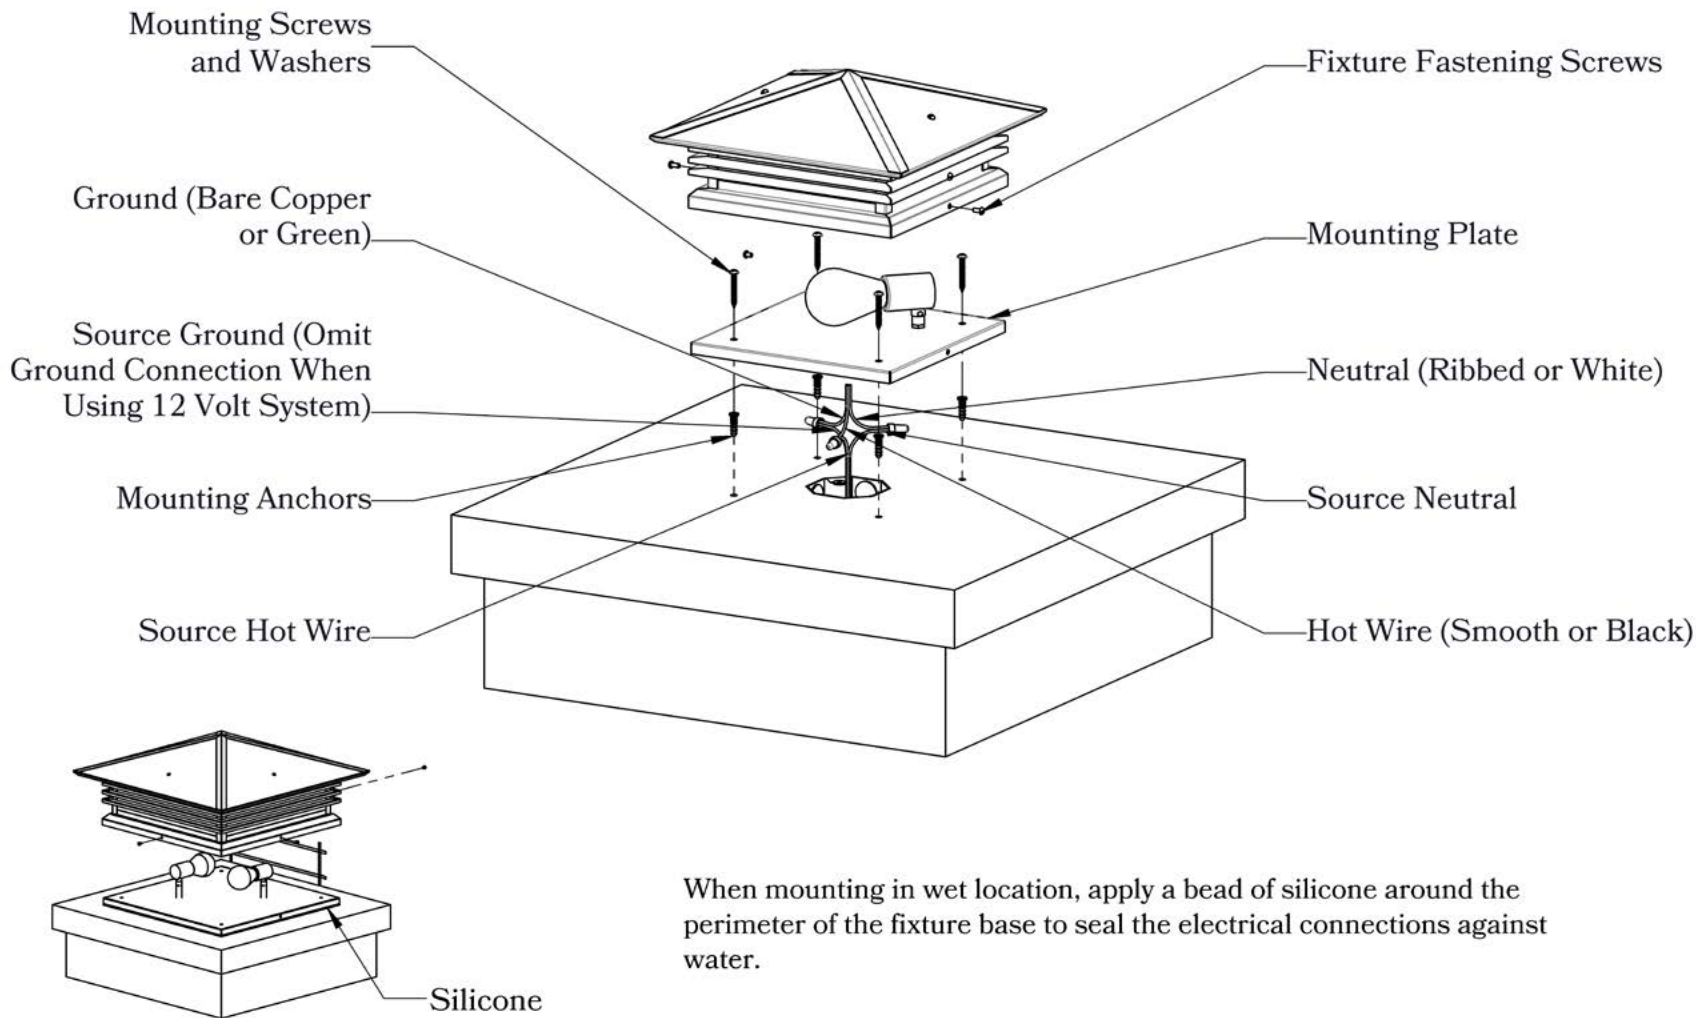

DIMENSIONS

Roof Width	12"
Body Width	10 3/4"
Height	6"
Mounting Base	12"

ELECTRICAL SPECS

UL Rating	Wet
Voltage	12V or 120V
Socket Type	Medium Base - E26
Number of Light Bulbs	1
Max Wattage per Bulb	60W
LED Bulb	Supplied

ADDITIONAL INFORMATION

Manufacturer	Old California
Mounting Location	Exterior Only
Material	Brass
Multiple Overlay Options	Yes

DESIGNS AVAILABLE IN THIS SERIES

Cross

Scrollwork Cross

Scrollwork Heart

Glass Only

MOUNTING INSTRUCTIONS • Column Light Version One

When mounting in wet location, apply a bead of silicone around the perimeter of the fixture base to seal the electrical connections against water.

CAUTION—DISCONNECT POWER