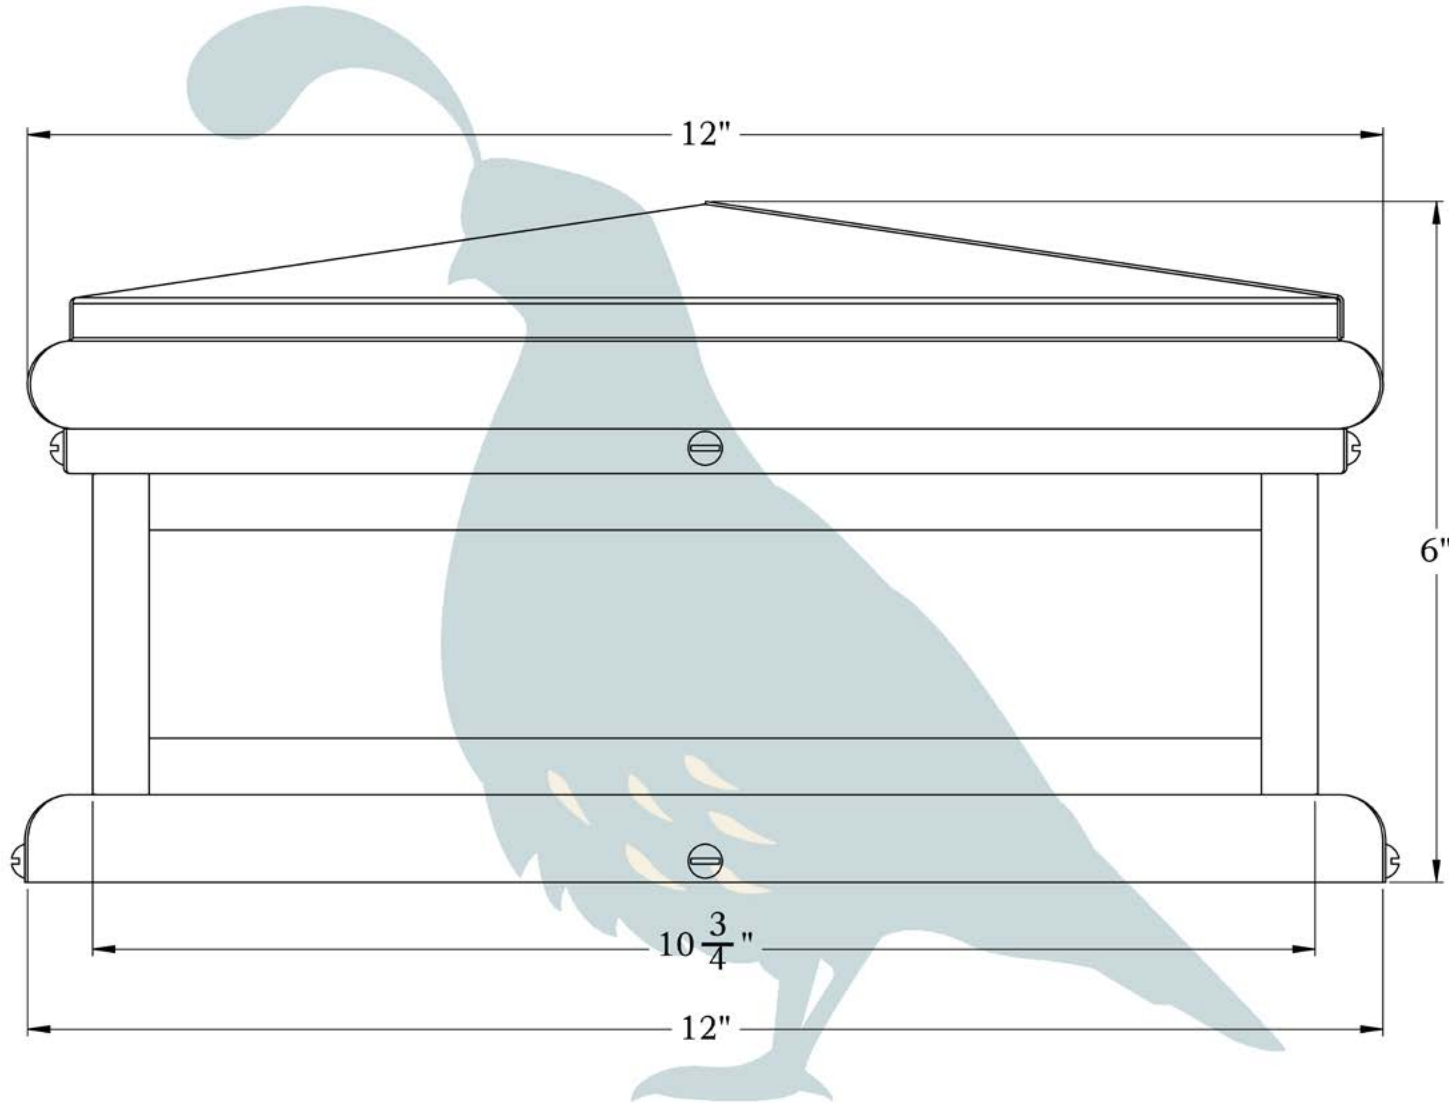

PRODUCT NO. 2103-61-XX

THE MONTECITO SERIES
Shallow Column Mount Lantern
MEDIUM

OLD CALIFORNIA
FINE LIGHTING & HOME GOODS

Medium

PRODUCT No. | 2103-61
TITLE | Montecito
UL RATING | Wet

LAMP BASE | Medium Base (E26)
MAX WATTAGE | 60W
VOLTAGE | 12V or 120V

DIMENSIONS

Roof Width	12"
Body Width	10 3/4"
Height	6"
Mounting Base	12"

ELECTRICAL SPECS

UL Rating	Wet
Voltage	12V or 120V
Socket Type	Medium Base - E26
Number of Light Bulbs	1
Max Wattage per Bulb	60W
LED Bulb	Supplied

ADDITIONAL INFORMATION

Manufacturer	Old California
Mounting Location	Exterior Only
Material	Brass
Multiple Overlay Options	Yes

DESIGNS AVAILABLE IN THIS SERIES

Cross

Scrollwork Cross

Scrollwork Heart

Glass Only