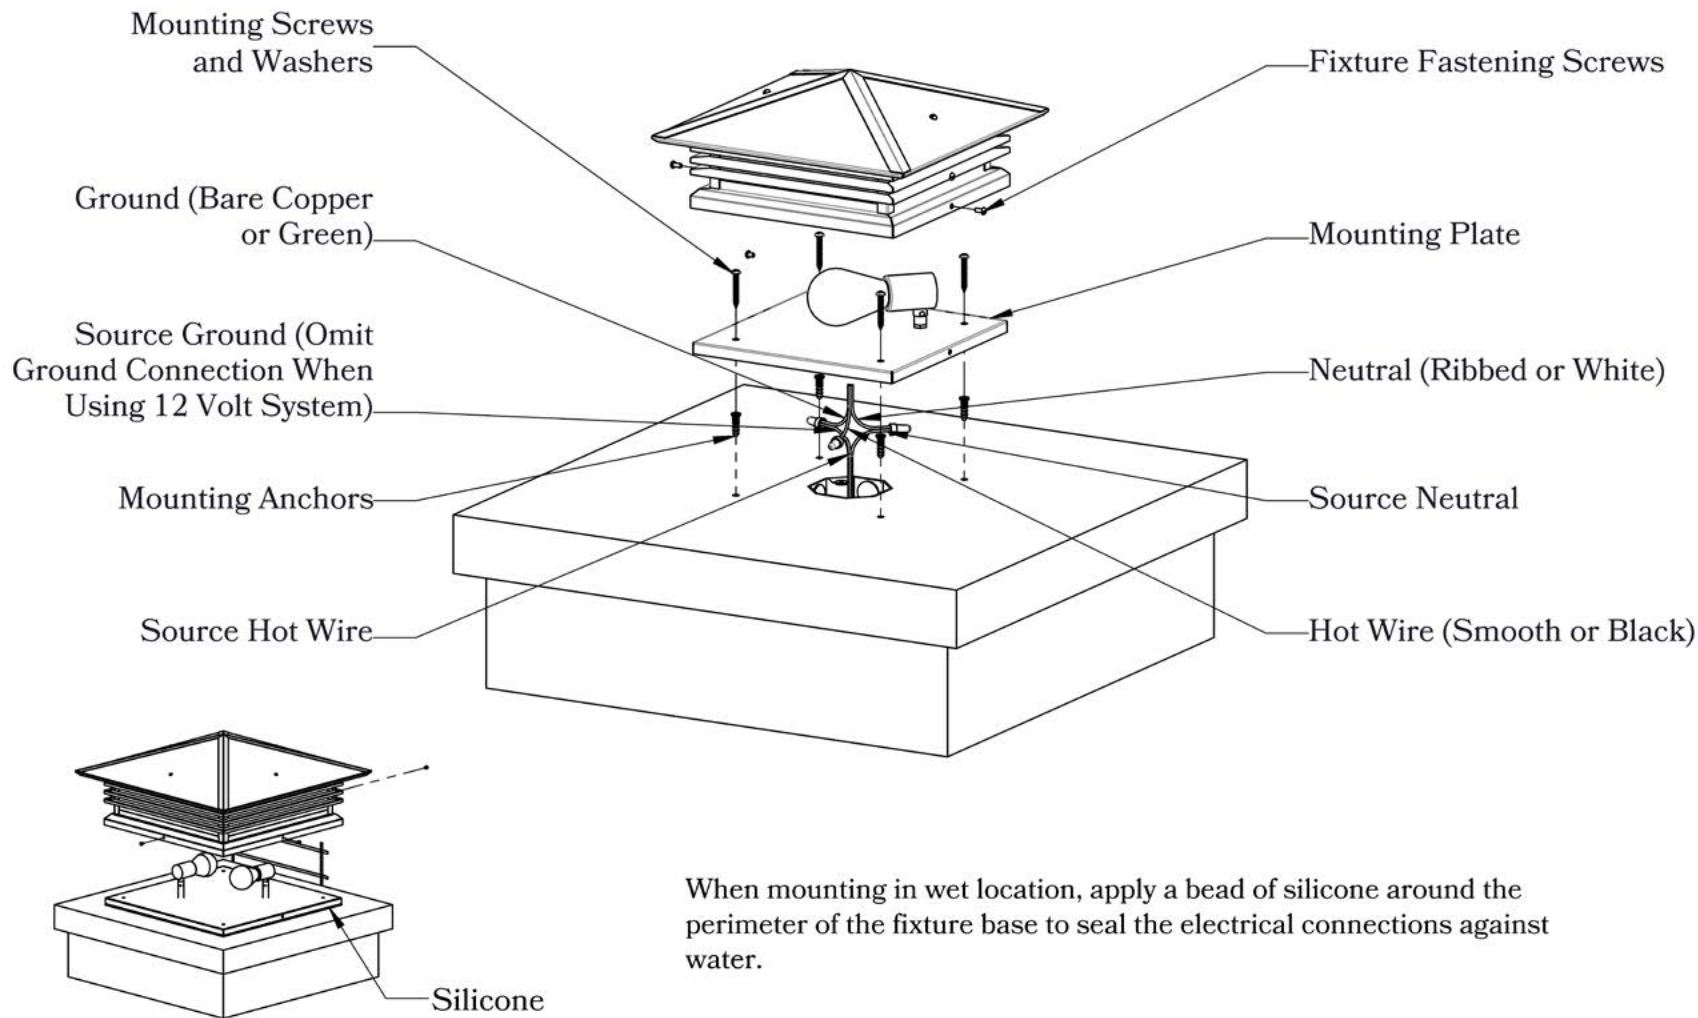

## DESIGNS AVAILABLE IN THIS SERIES

Cross

Scrollwork Cross

Scrollwork Heart

Glass Only

**MOUNTING INSTRUCTIONS • Column Light Version One**

When mounting in wet location, apply a bead of silicone around the perimeter of the fixture base to seal the electrical connections against water.