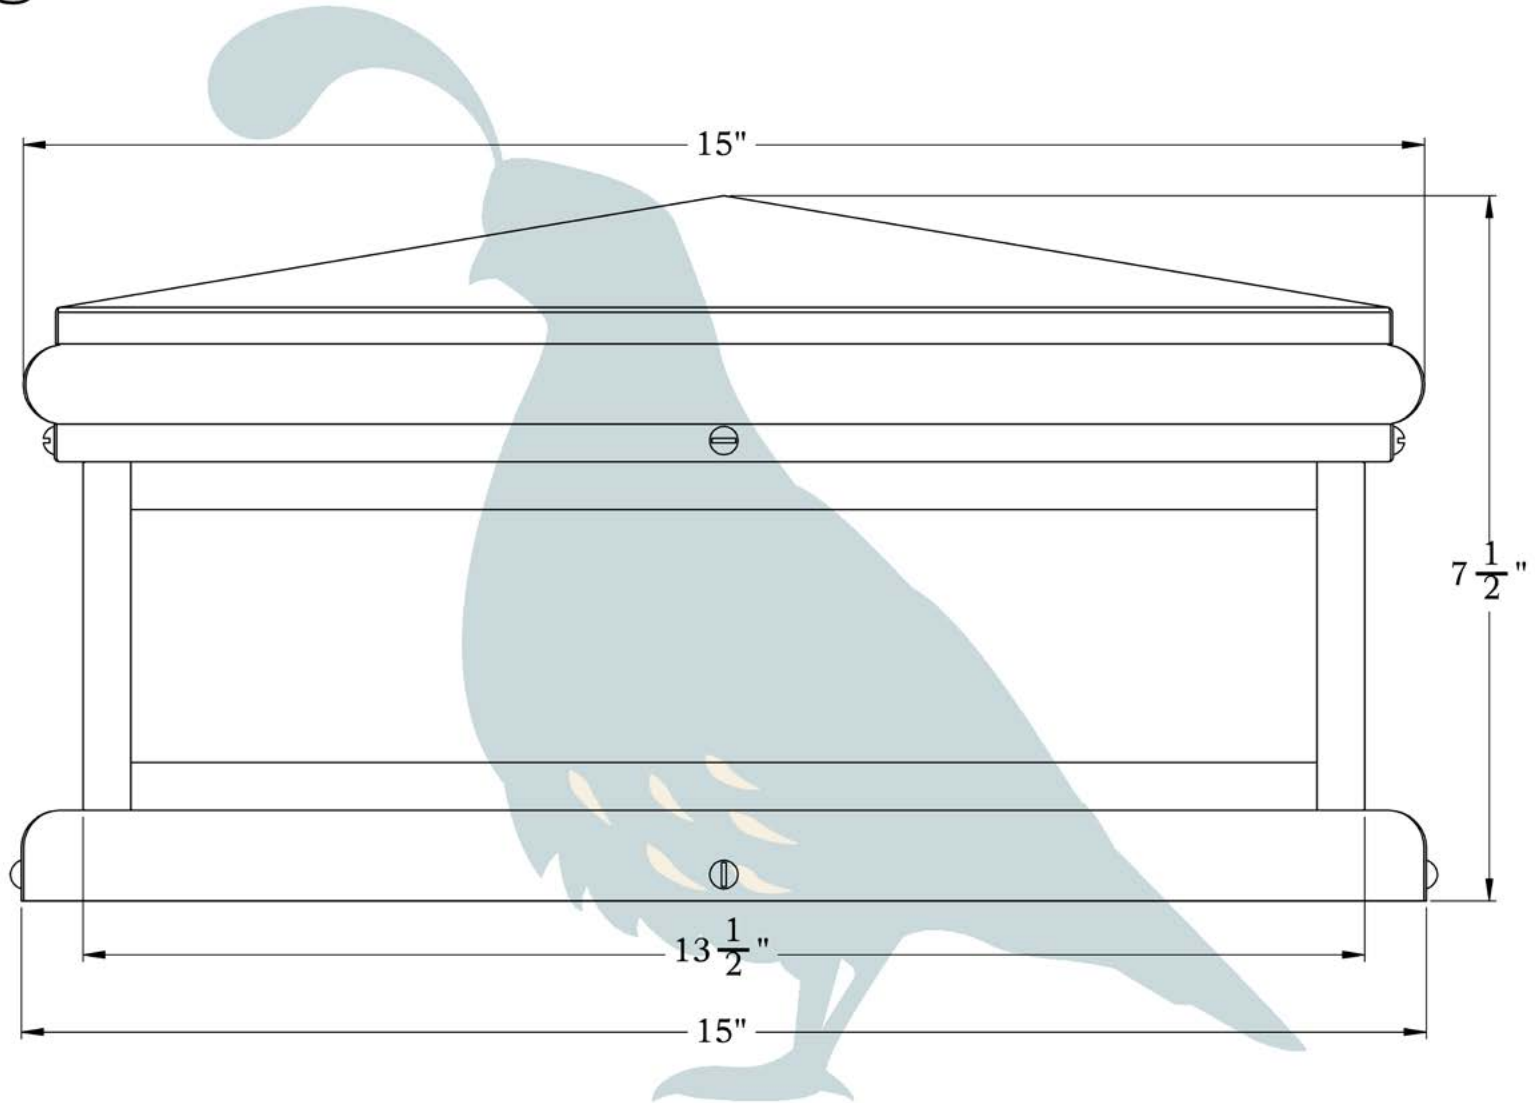

Large

PRODUCT No. | 2104-61
TITLE | Montecito
UL RATING | Wet

LAMP BASE | Medium Base (E26)
MAX WATTAGE | 2 - 60W
VOLTAGE | 12V or 120V

PROPRIETARY AND CONFIDENTIAL
The information contained in this drawing is the sole property of Old California. Any reproduction in part or as a whole without written permission from Old California is prohibited.