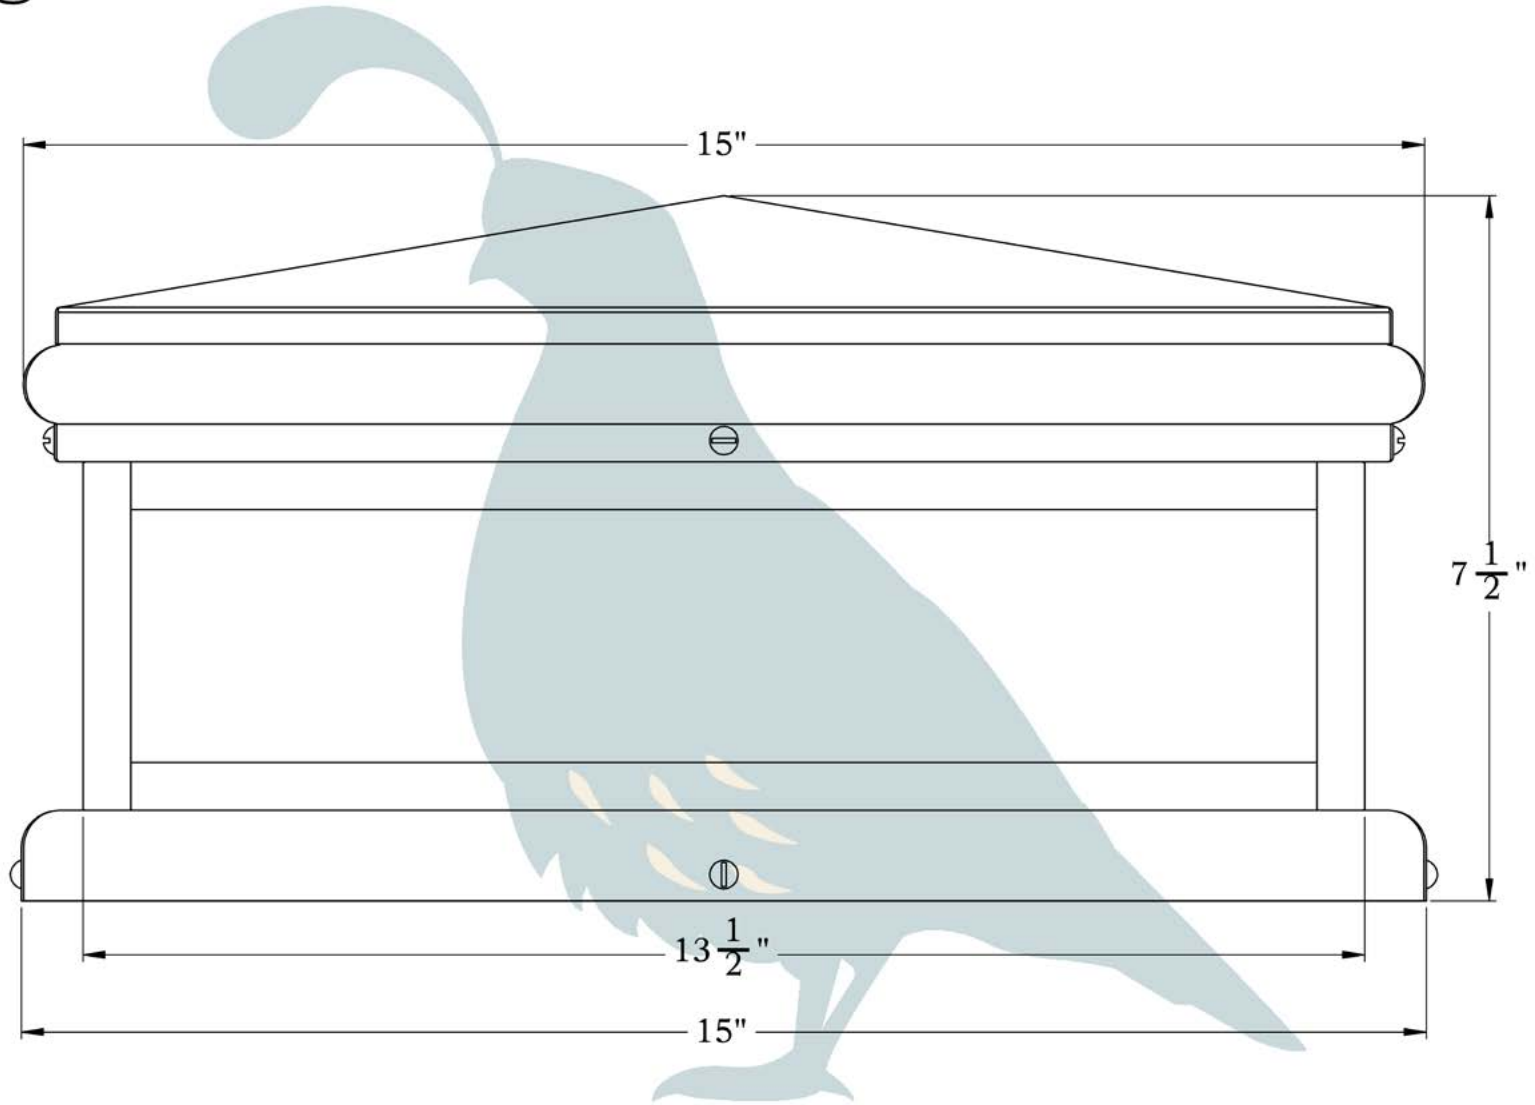

PRODUCT NO. 2104-61-W15

THE MONTECITO SERIES

Shallow Column Mount Lantern with Scrollwork Cross

LARGE

OLD CALIFORNIA
FINE LIGHTING & HOME GOODS

Large

PRODUCT No. | 2104-61
TITLE | Montecito
UL RATING | Wet

LAMP BASE | Medium Base (E26)
MAX WATTAGE | 2 - 60W
VOLTAGE | 12V or 120V

DIMENSIONS

Roof Width	15"
Body Width	13 1/2"
Height	7 1/2"
Mounting Base	15"

ELECTRICAL SPECS

UL Rating	Wet
Voltage	12V or 120V
Socket Type	Medium Base - E26
Number of Light Bulbs	2
Max Wattage per Bulb	60W
LED Bulb	Supplied

ADDITIONAL INFORMATION

Manufacturer	Old California
Mounting Location	Exterior Only
Material	Brass
Multiple Overlay Options	Yes

DESIGNS AVAILABLE IN THIS SERIES

Cross

Scrollwork Cross

Scrollwork Heart

Glass Only