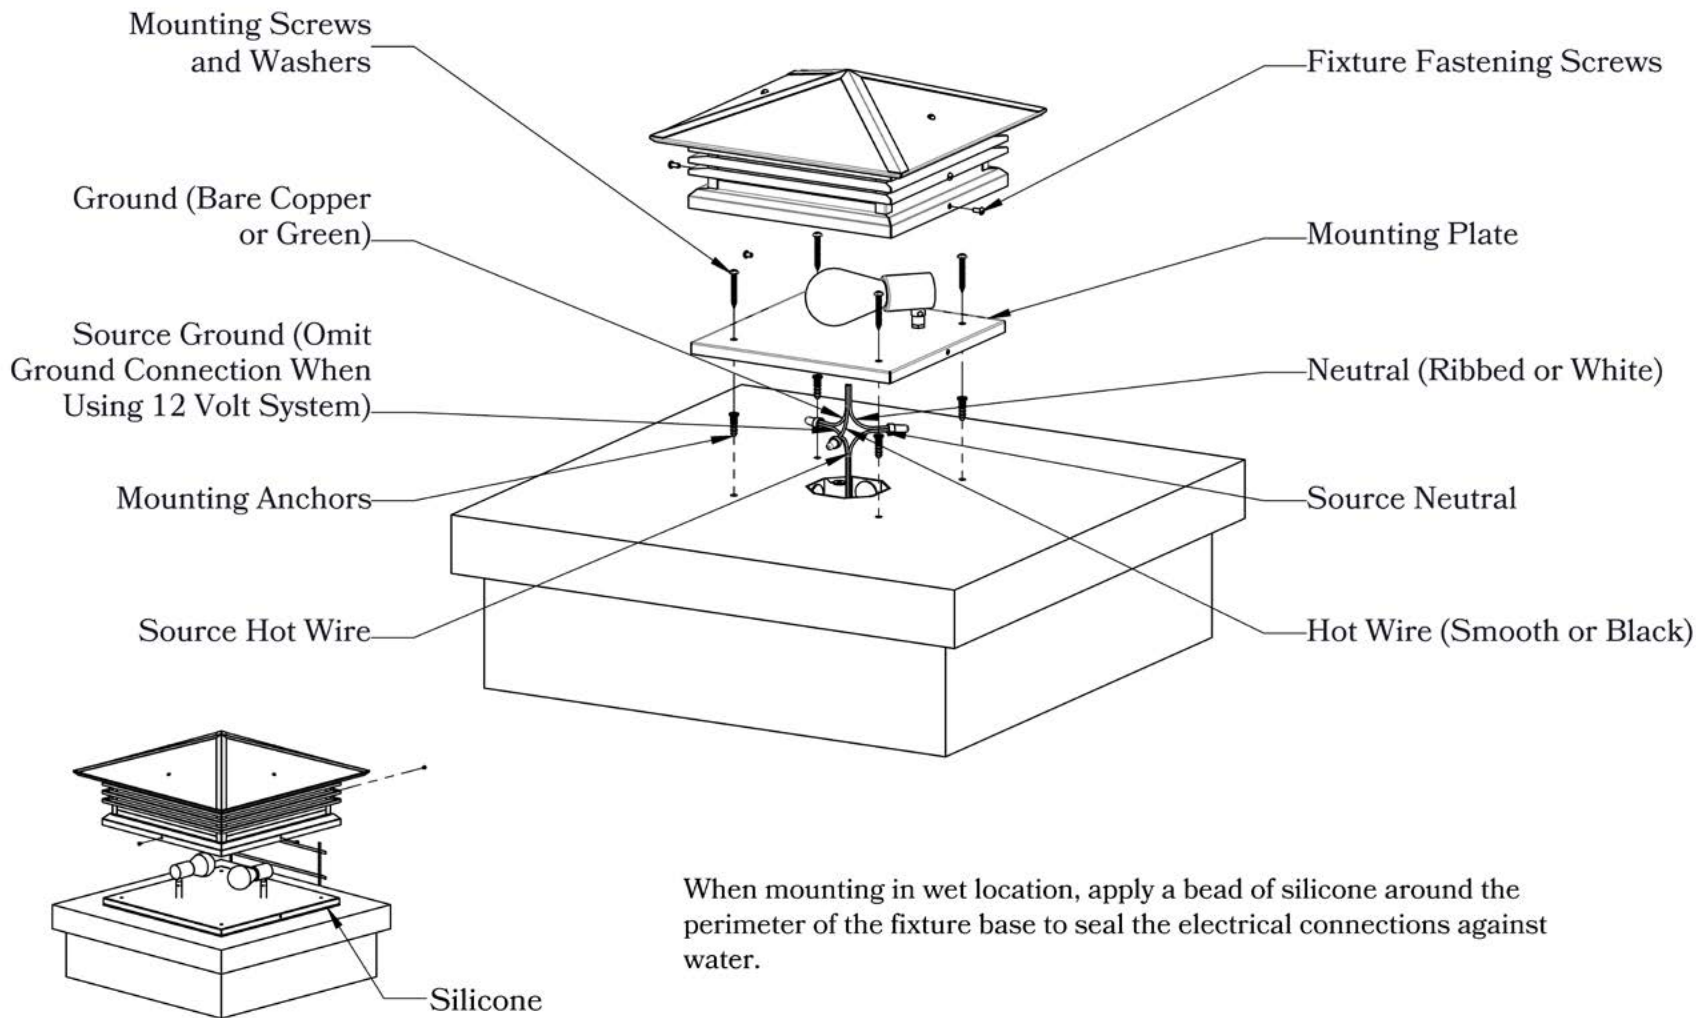

ADDITIONAL INFORMATION

Manufacturer	Old California
Mounting Location	Exterior Only
Material	Brass
Multiple Overlay Options	Yes

DESIGNS AVAILABLE IN THIS SERIES

Cross

Scrollwork Cross

Scrollwork Heart

Glass Only

MOUNTING INSTRUCTIONS • Column Light Version One

When mounting in wet location, apply a bead of silicone around the perimeter of the fixture base to seal the electrical connections against water.

CAUTION—DISCONNECT POWER