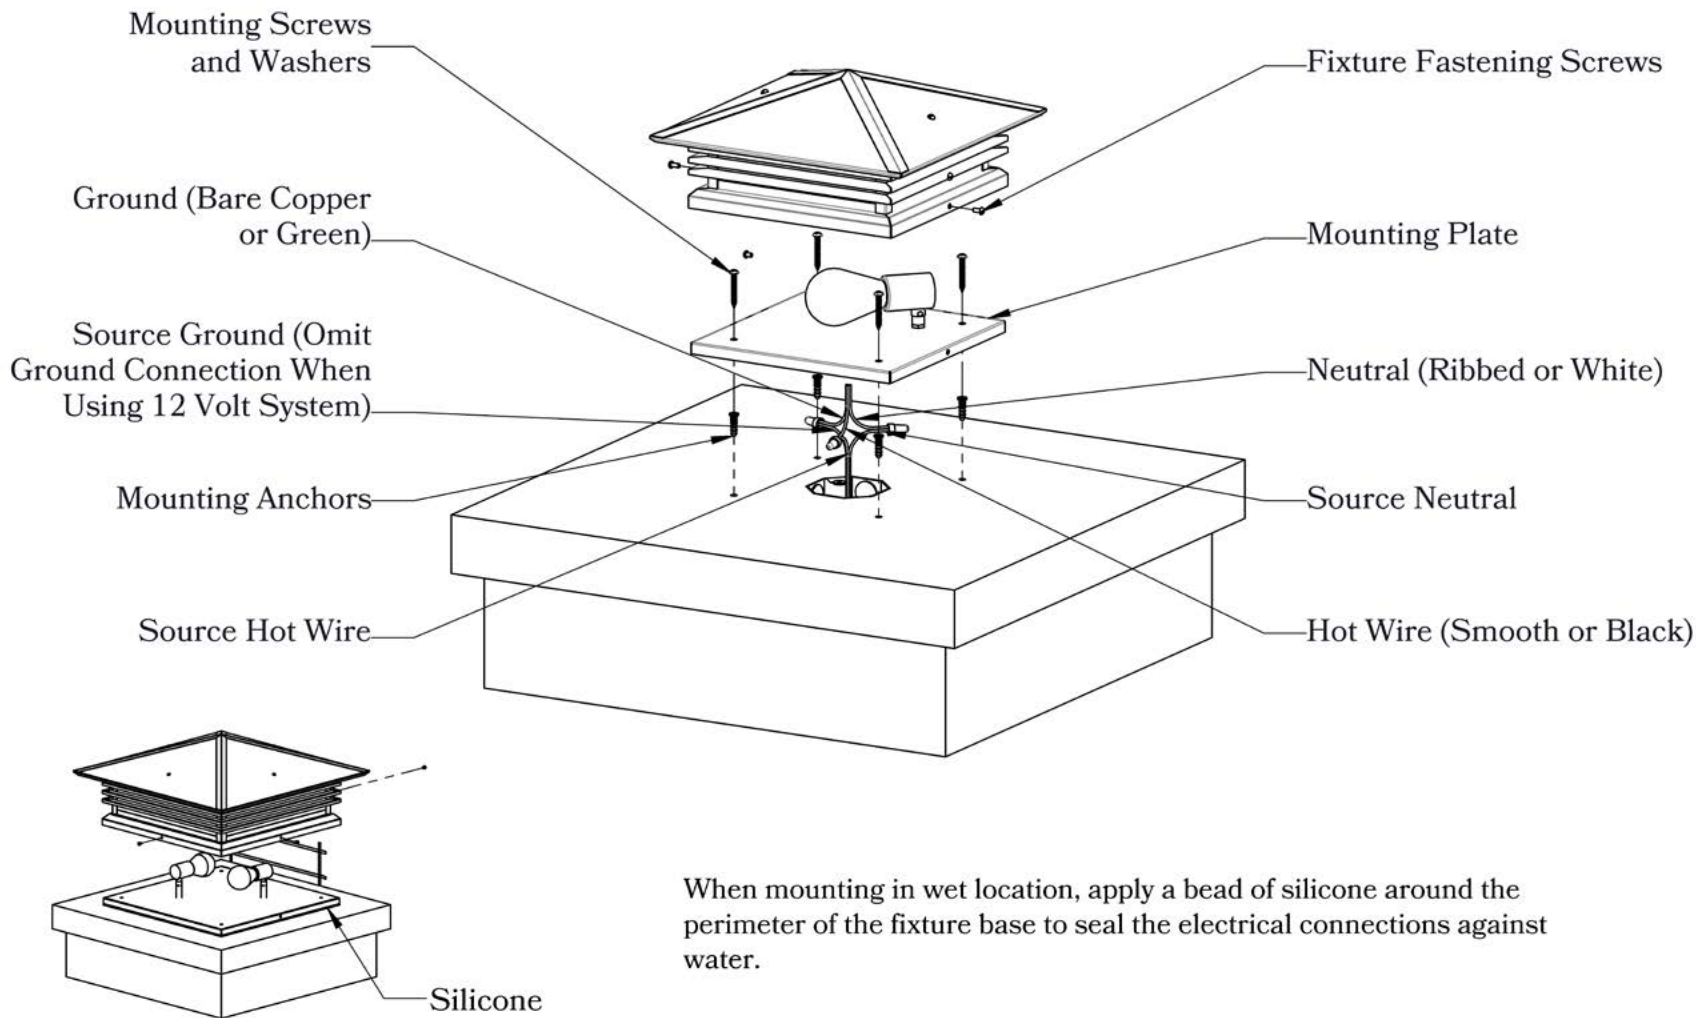

## DESIGNS AVAILABLE IN THIS SERIES

Cross

Scrollwork Cross

Scrollwork Heart

Glass Only

**MOUNTING INSTRUCTIONS • Column Light Version One**

When mounting in wet location, apply a bead of silicone around the perimeter of the fixture base to seal the electrical connections against water.