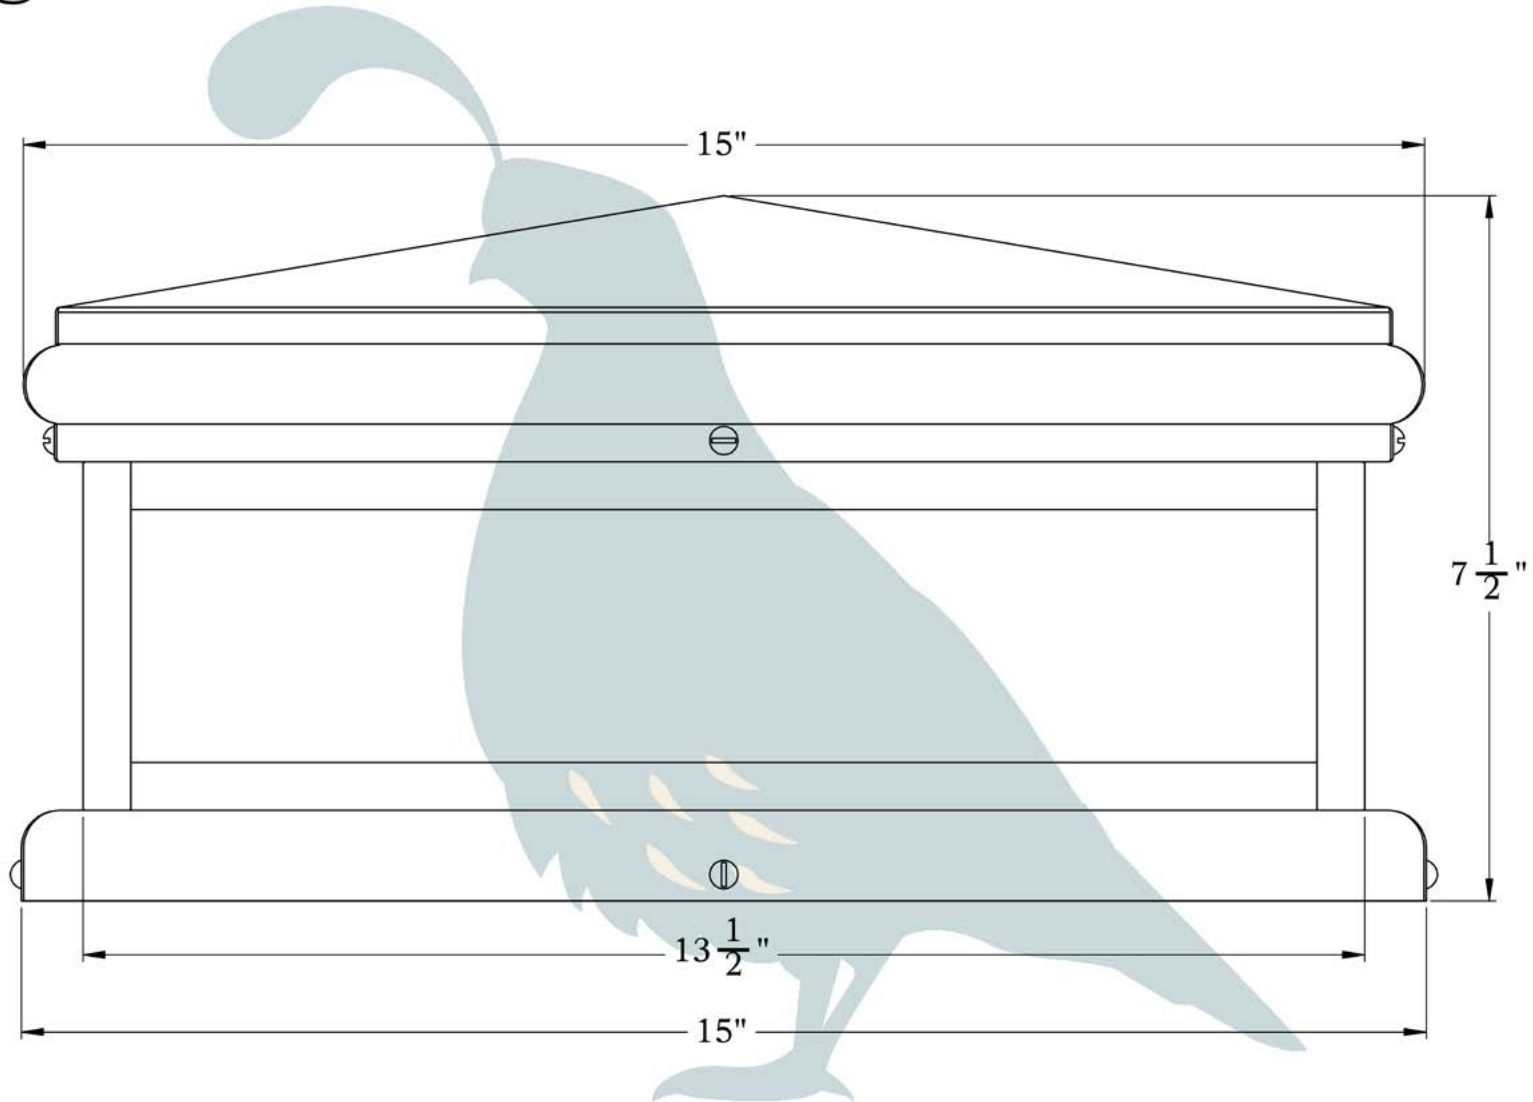

PRODUCT NO. 2104-61-W16

THE MONTECITO SERIES  
**Shallow Column Mount Lantern with Scrollwork Heart**  
LARGE

OLD CALIFORNIA  
FINE LIGHTING & HOME GOODS

# Large

975 N ENTERPRISE ST • ORANGE, CA 92867

PRODUCT No. | 2104-61  
 TITLE | Montecito  
 UL RATING | Wet

LAMP BASE | Medium Base (E26)  
 MAX WATTAGE | 2 - 60W  
 VOLTAGE | 12V or 120V

**PROPRIETARY AND CONFIDENTIAL**  
 The information contained in this drawing is the sole property of Old California. Any reproduction in part or as a whole without written permission from Old California is prohibited.

## DIMENSIONS

Roof Width	15"
Body Width	13 1/2"
Height	7 1/2"
Mounting Base	15"